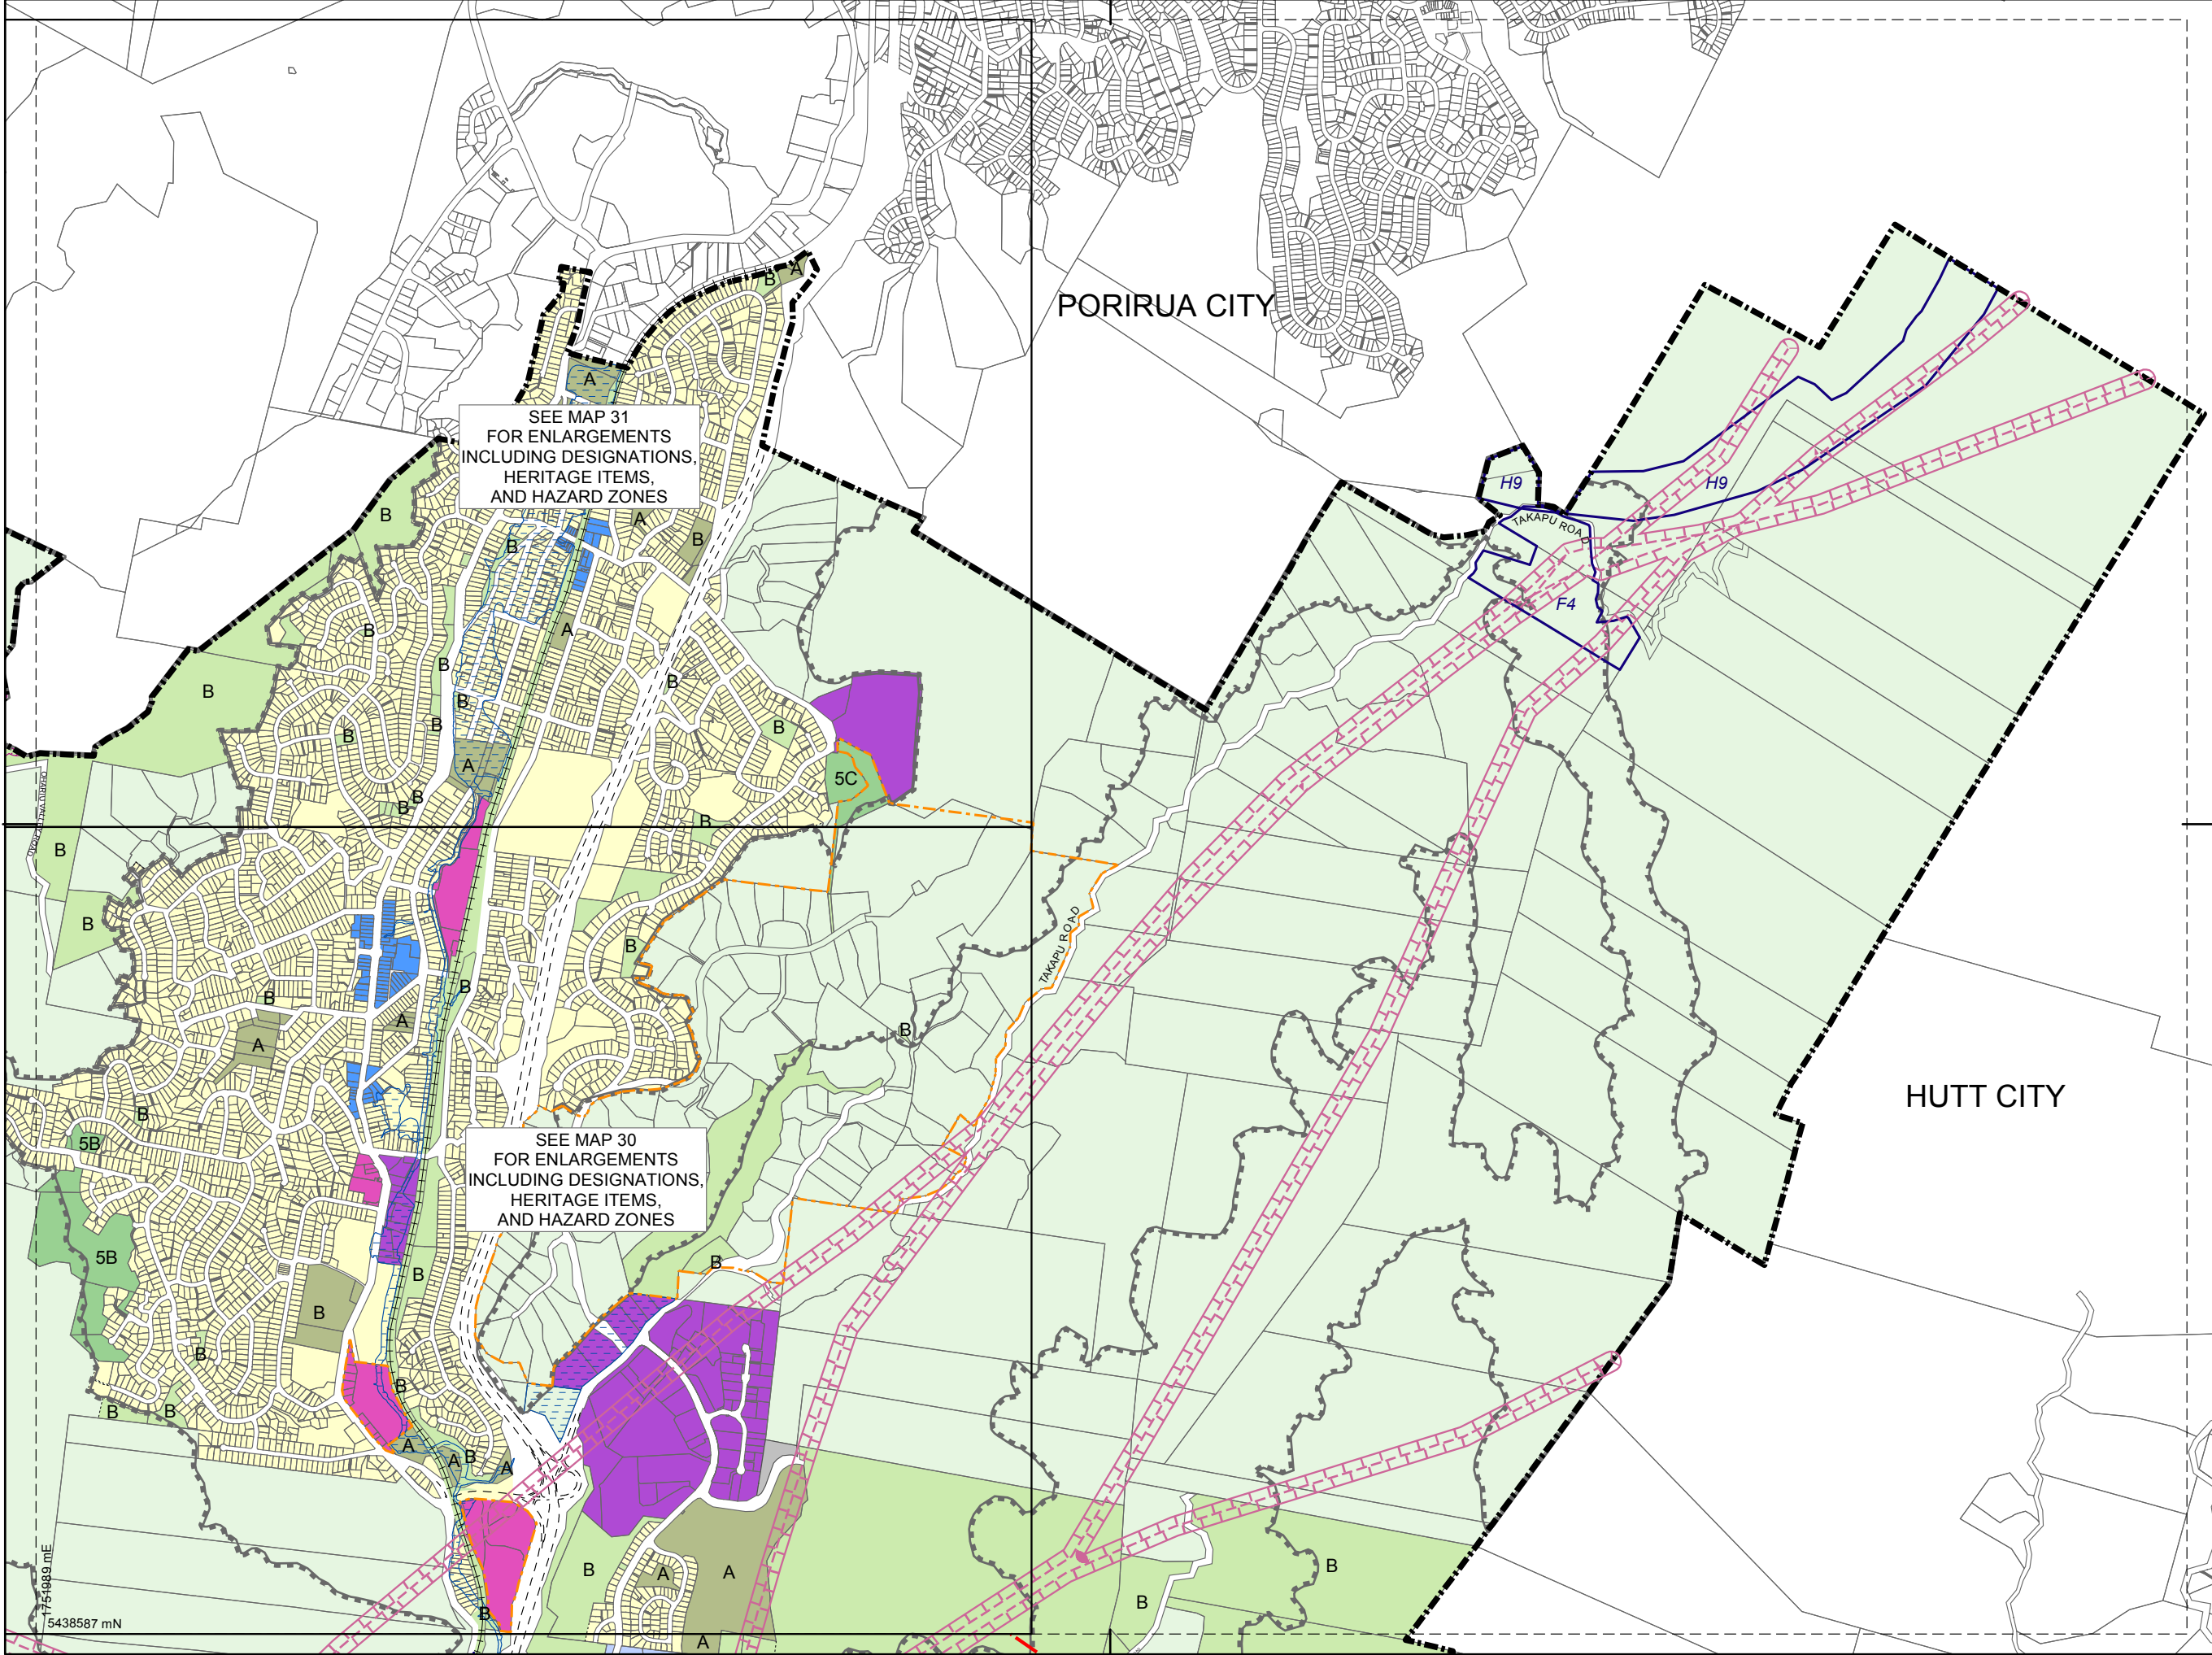

PORIRUA CITY

HUTT CITY

SEE MAP 31 FOR ENLARGEMENTS INCLUDING DESIGNATIONS, HERITAGE ITEMS, AND HAZARD ZONES

SEE MAP 30 FOR ENLARGEMENTS INCLUDING DESIGNATIONS, HERITAGE ITEMS, AND HAZARD ZONES

1:20,000

28	31	29
	30	
26	27	

Absolutely **POSITIVELY** Wellington
HE HIRIKI KI PŪNĀKE
WELLINGTON CITY COUNCIL

WELLINGTON CITY COUNCIL DISTRICT PLAN MAP

Operative July 2000
Updated November 2014