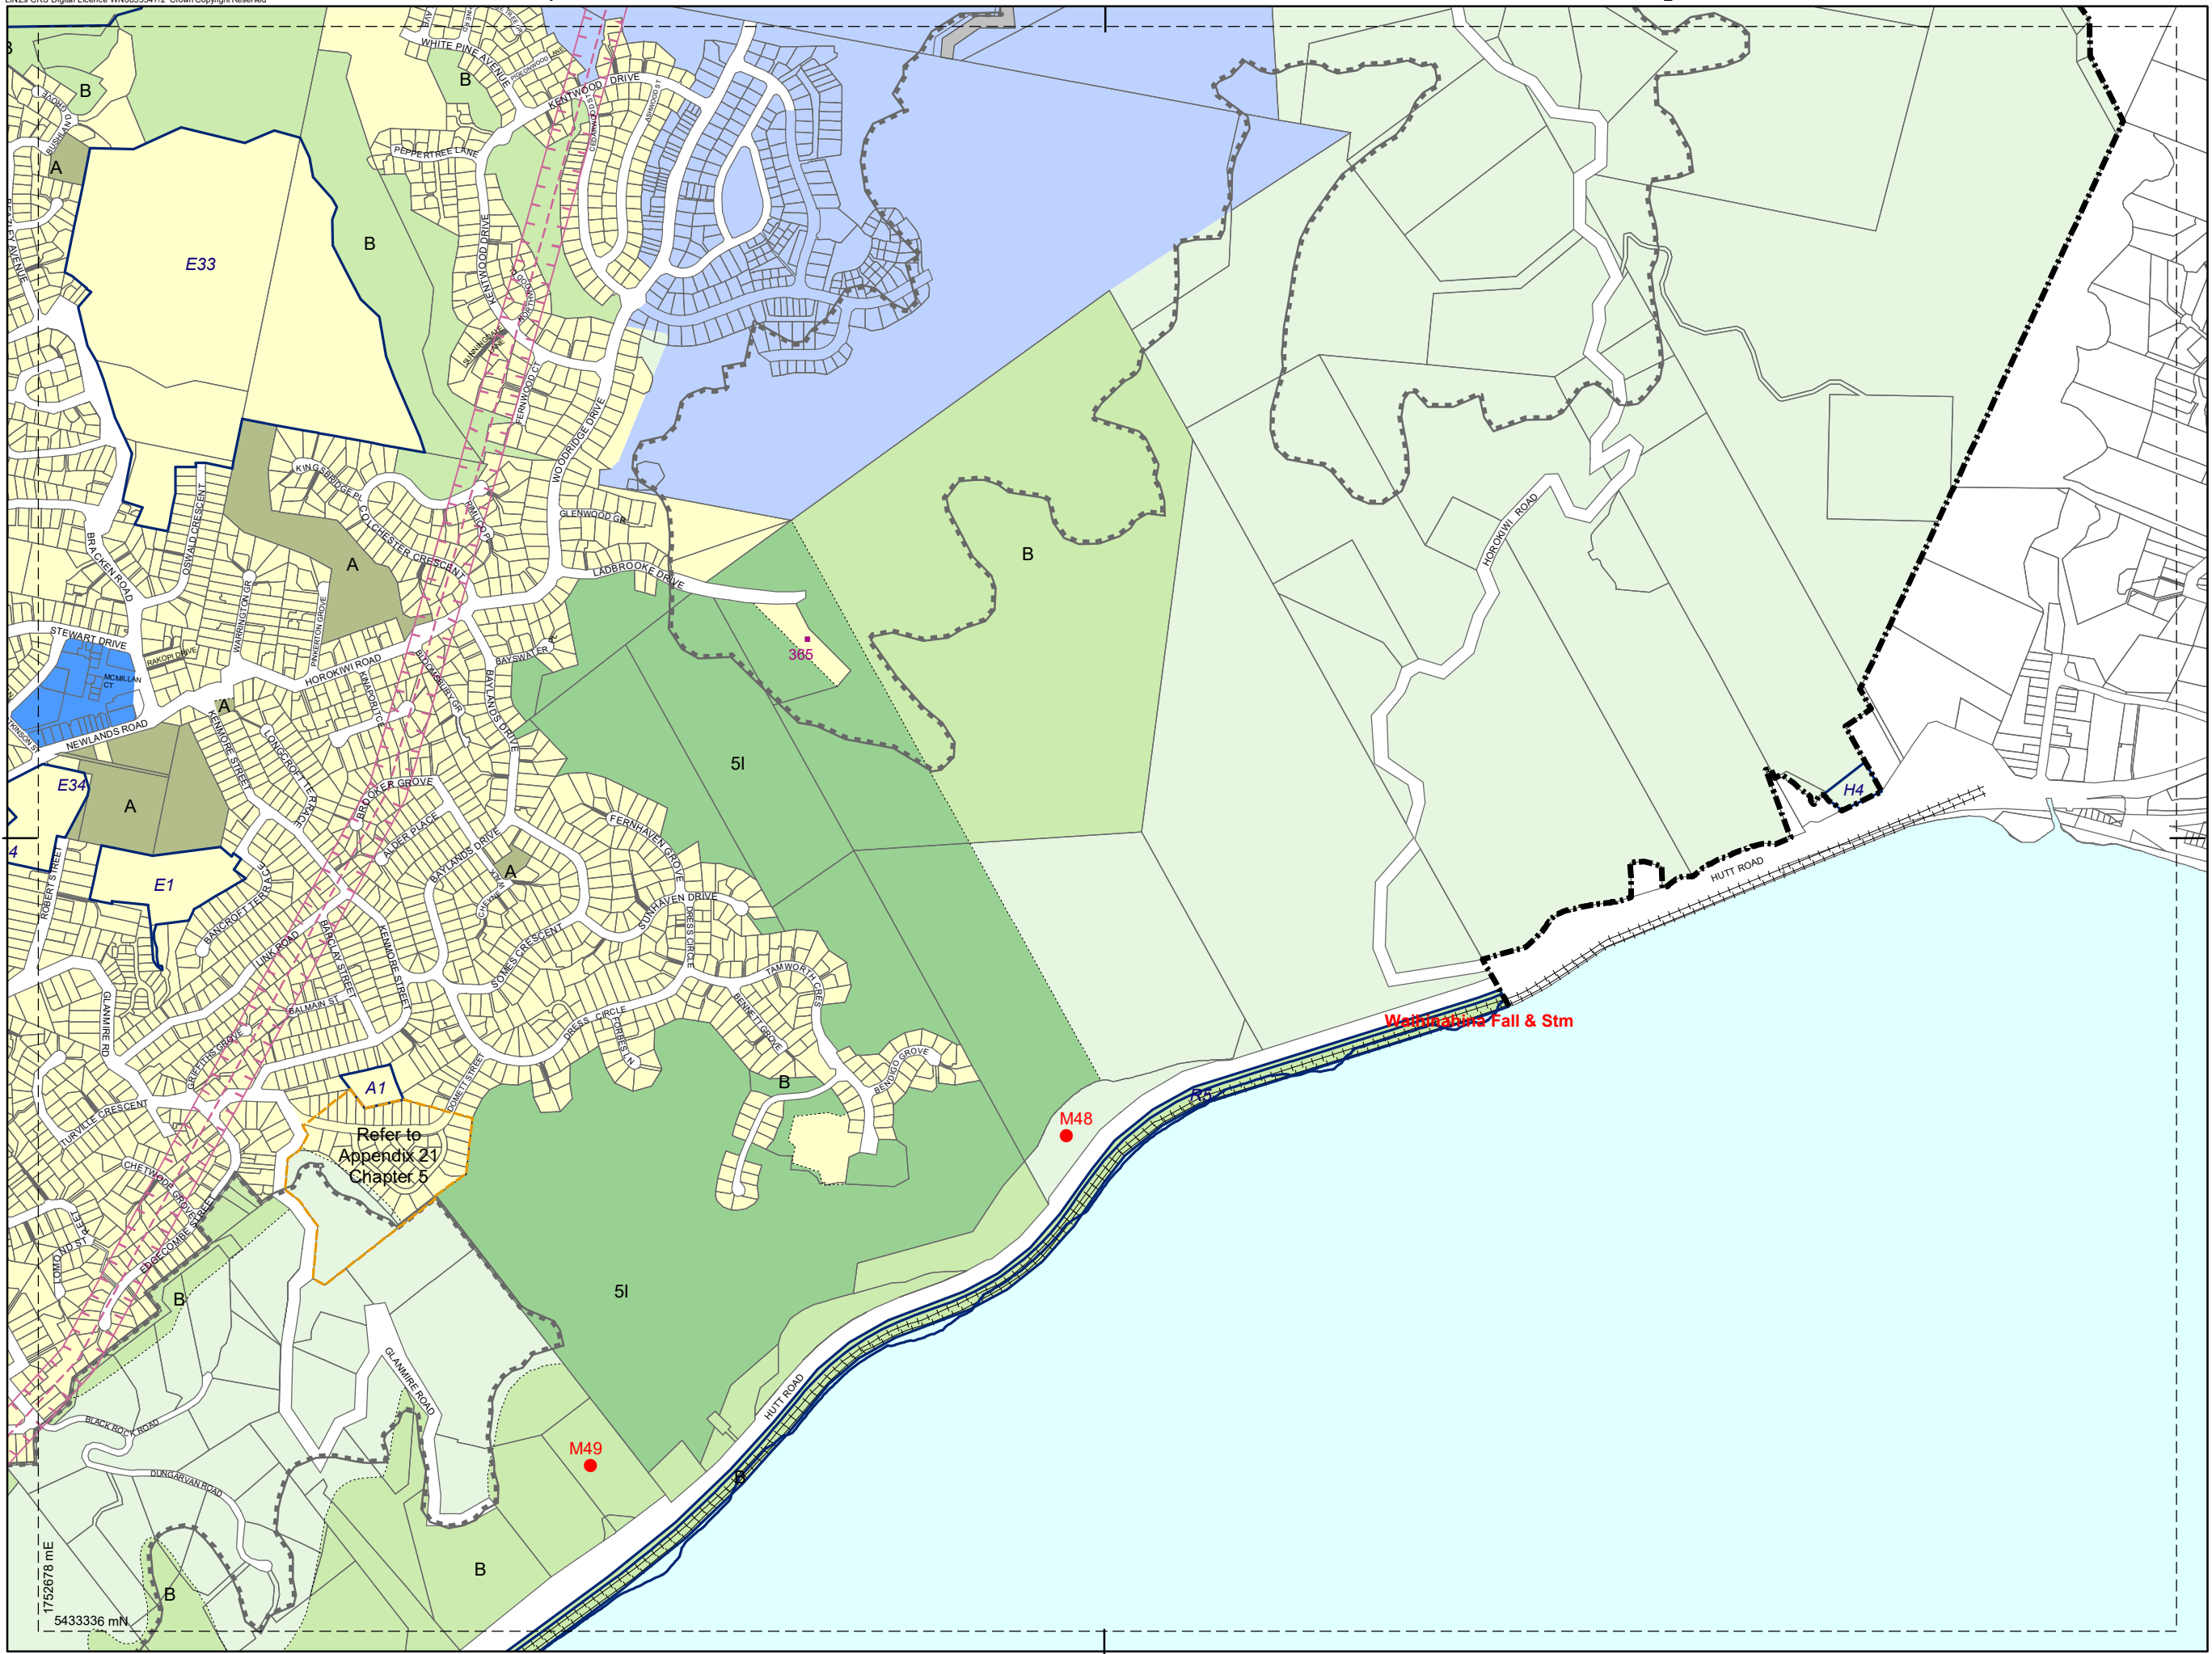

1:10,000

26	27
23	24
22	

# WELLINGTON CITY COUNCIL DISTRICT PLAN MAP

Operative July 2000  
Updated July 2021