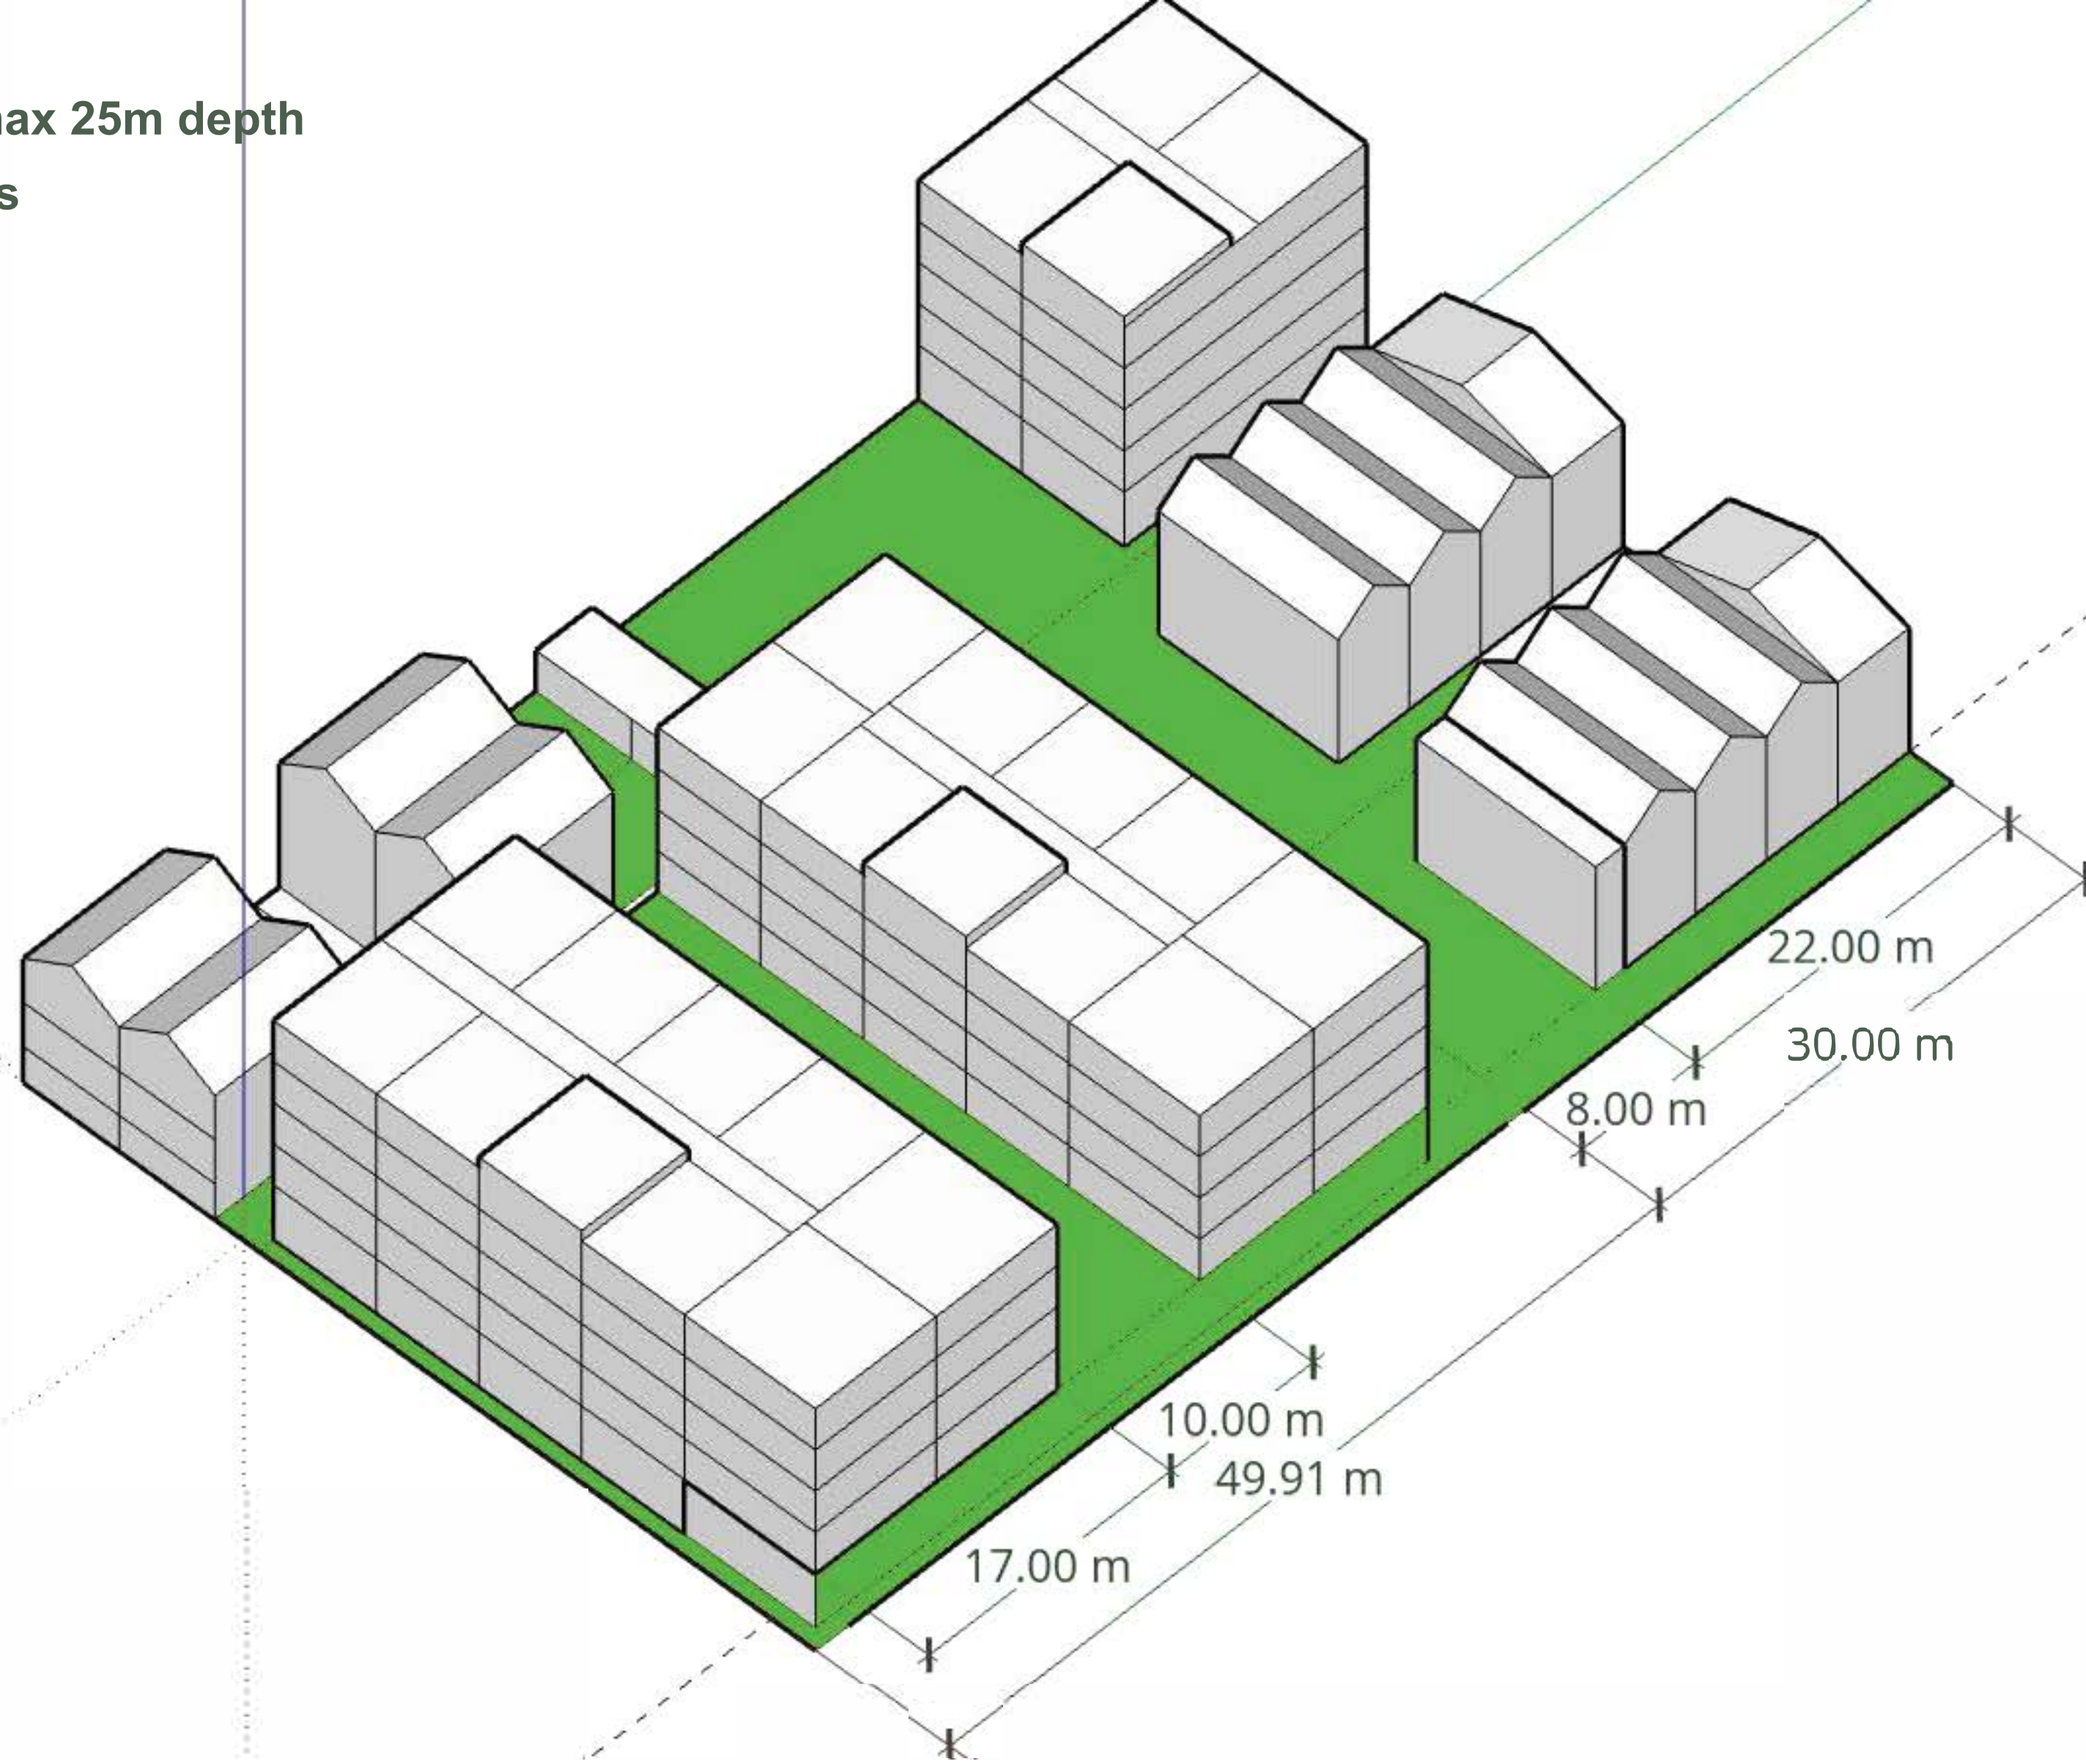

All buildings comply with max 25m depth and min 8m separation rules

Neighborhood Context (max 25m building depth and min 8m separation)

Blue box represent a 6m outlook space

All buildings comply with min 6m outlook space

Neighborhood Context (min 6m outlook space)