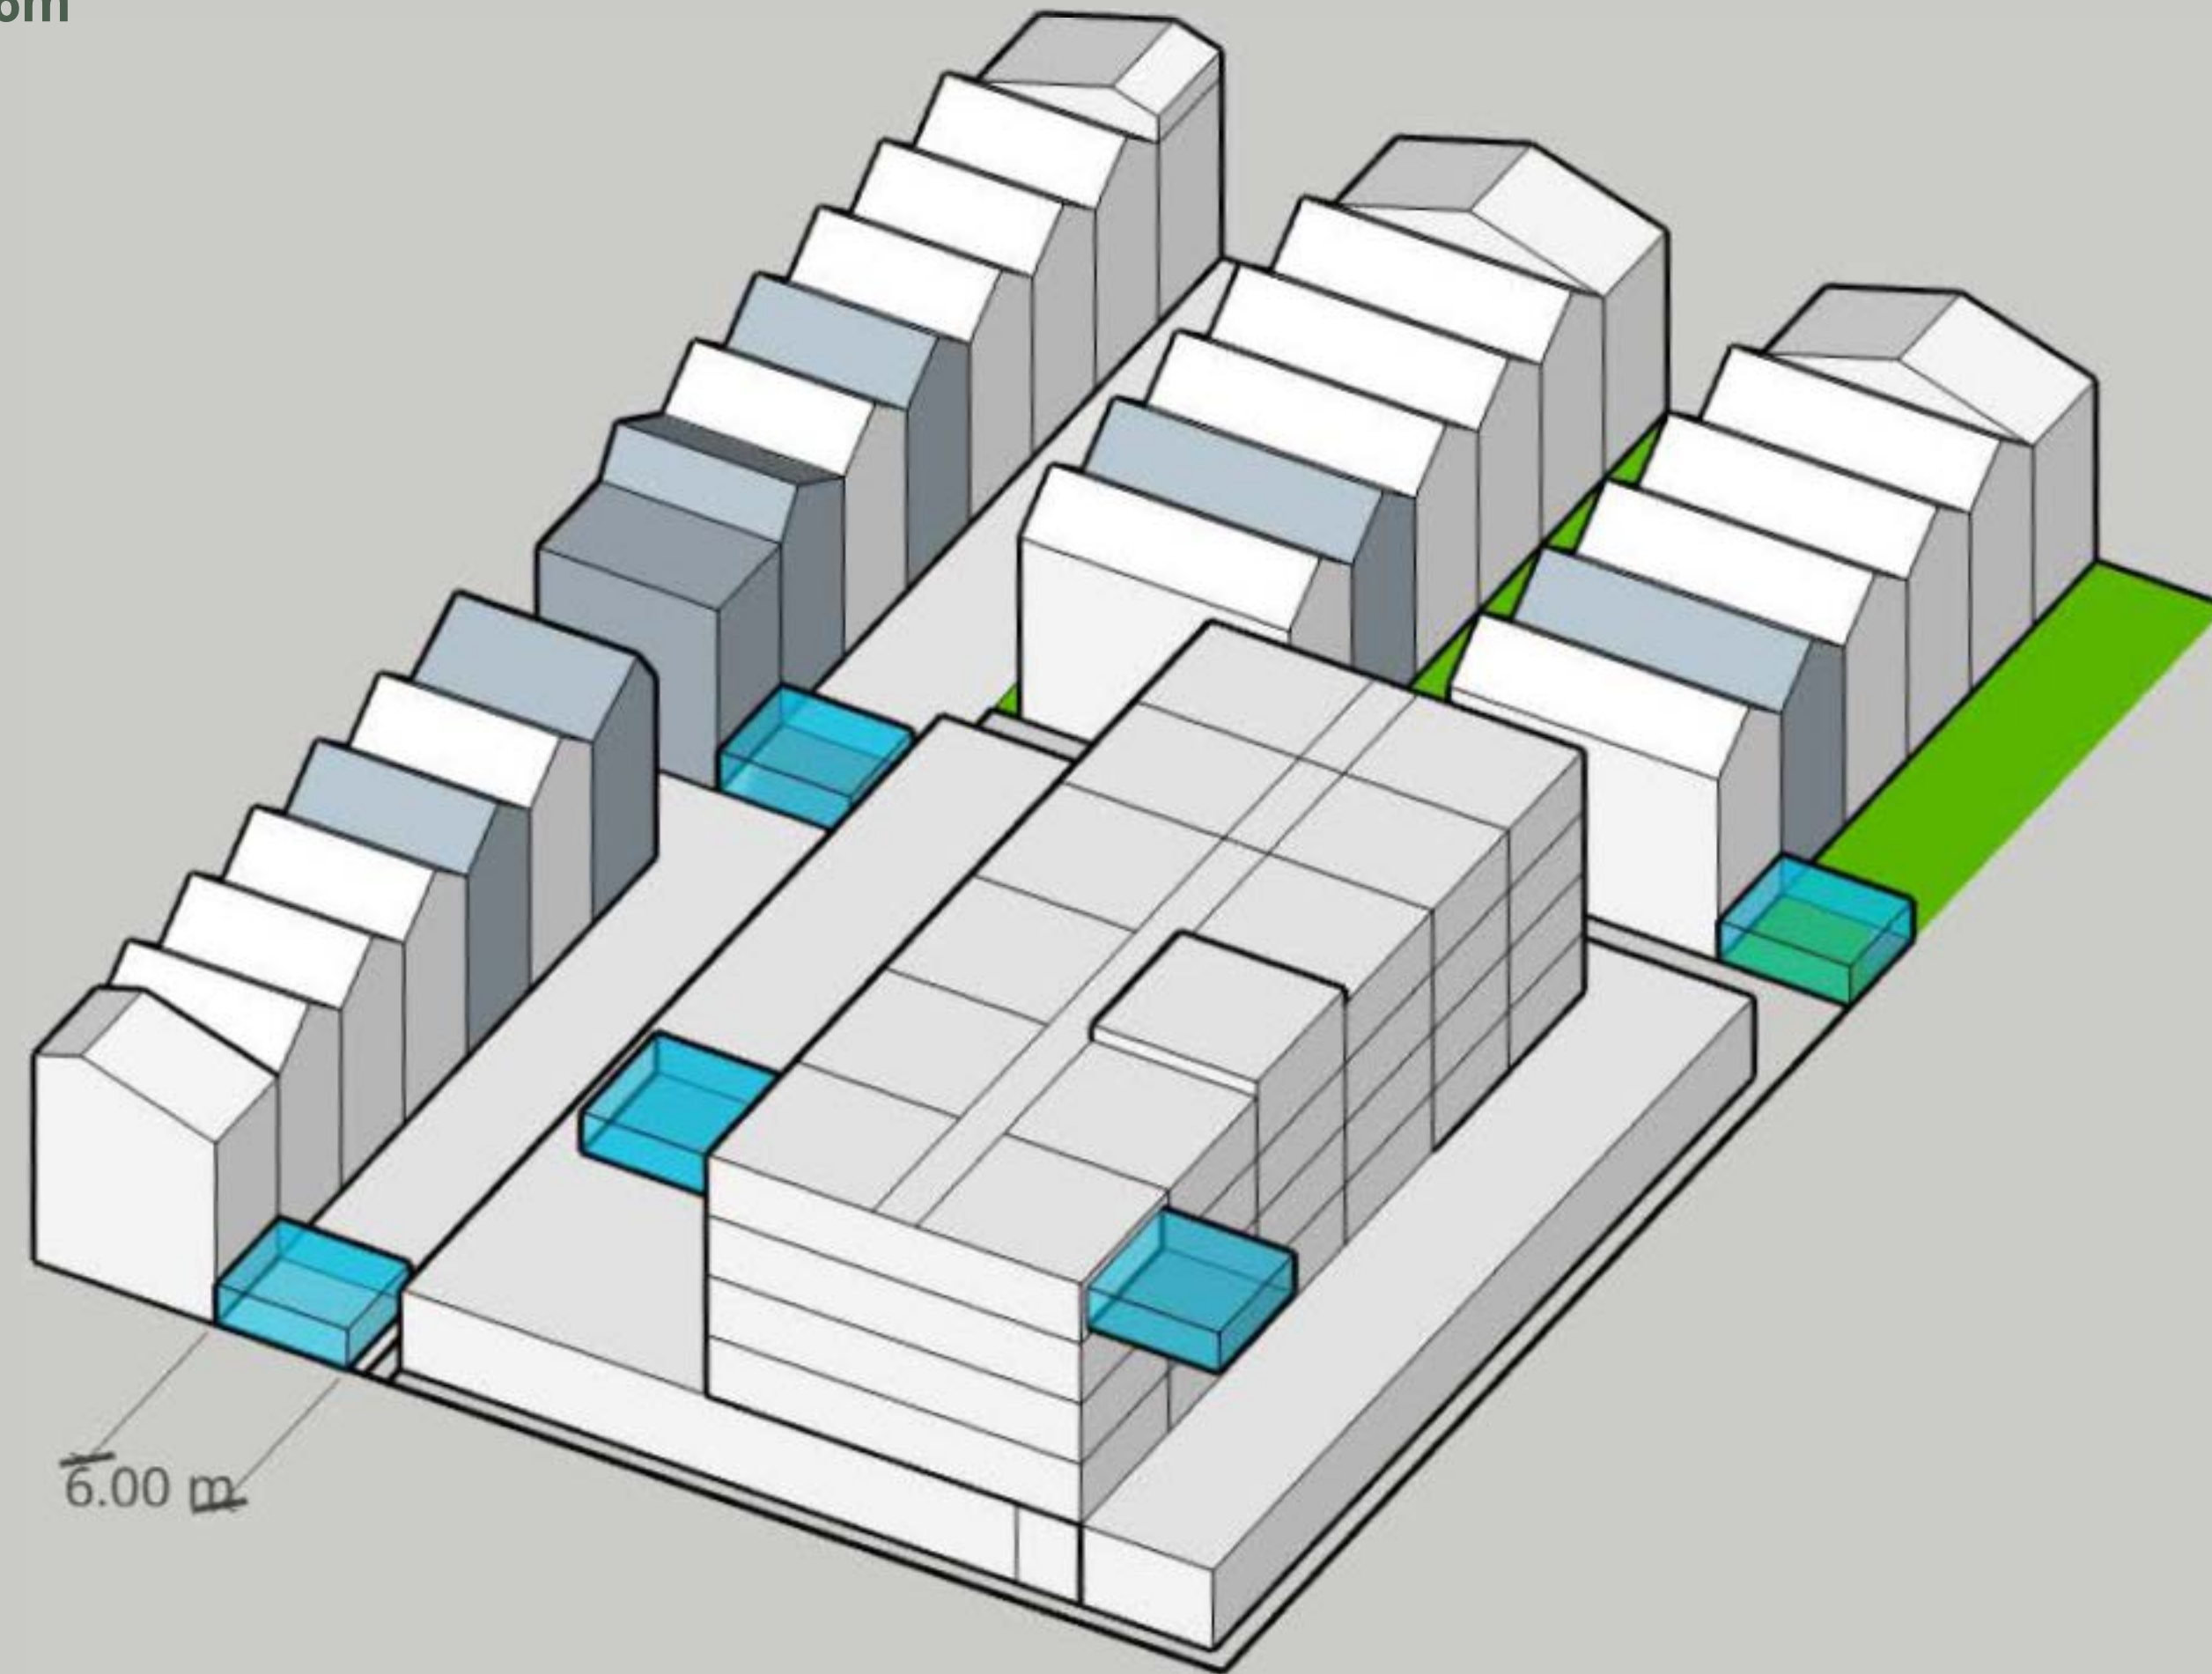

All buildings comply with max 25m depth and min 8m separation rules

Neighborhood Context (max 25m building depth and min 8m separation)

Blue box represent a 6m outlook space

All buildings comply with min 6m outlook space

Neighborhood Context (min 6m outlook space)