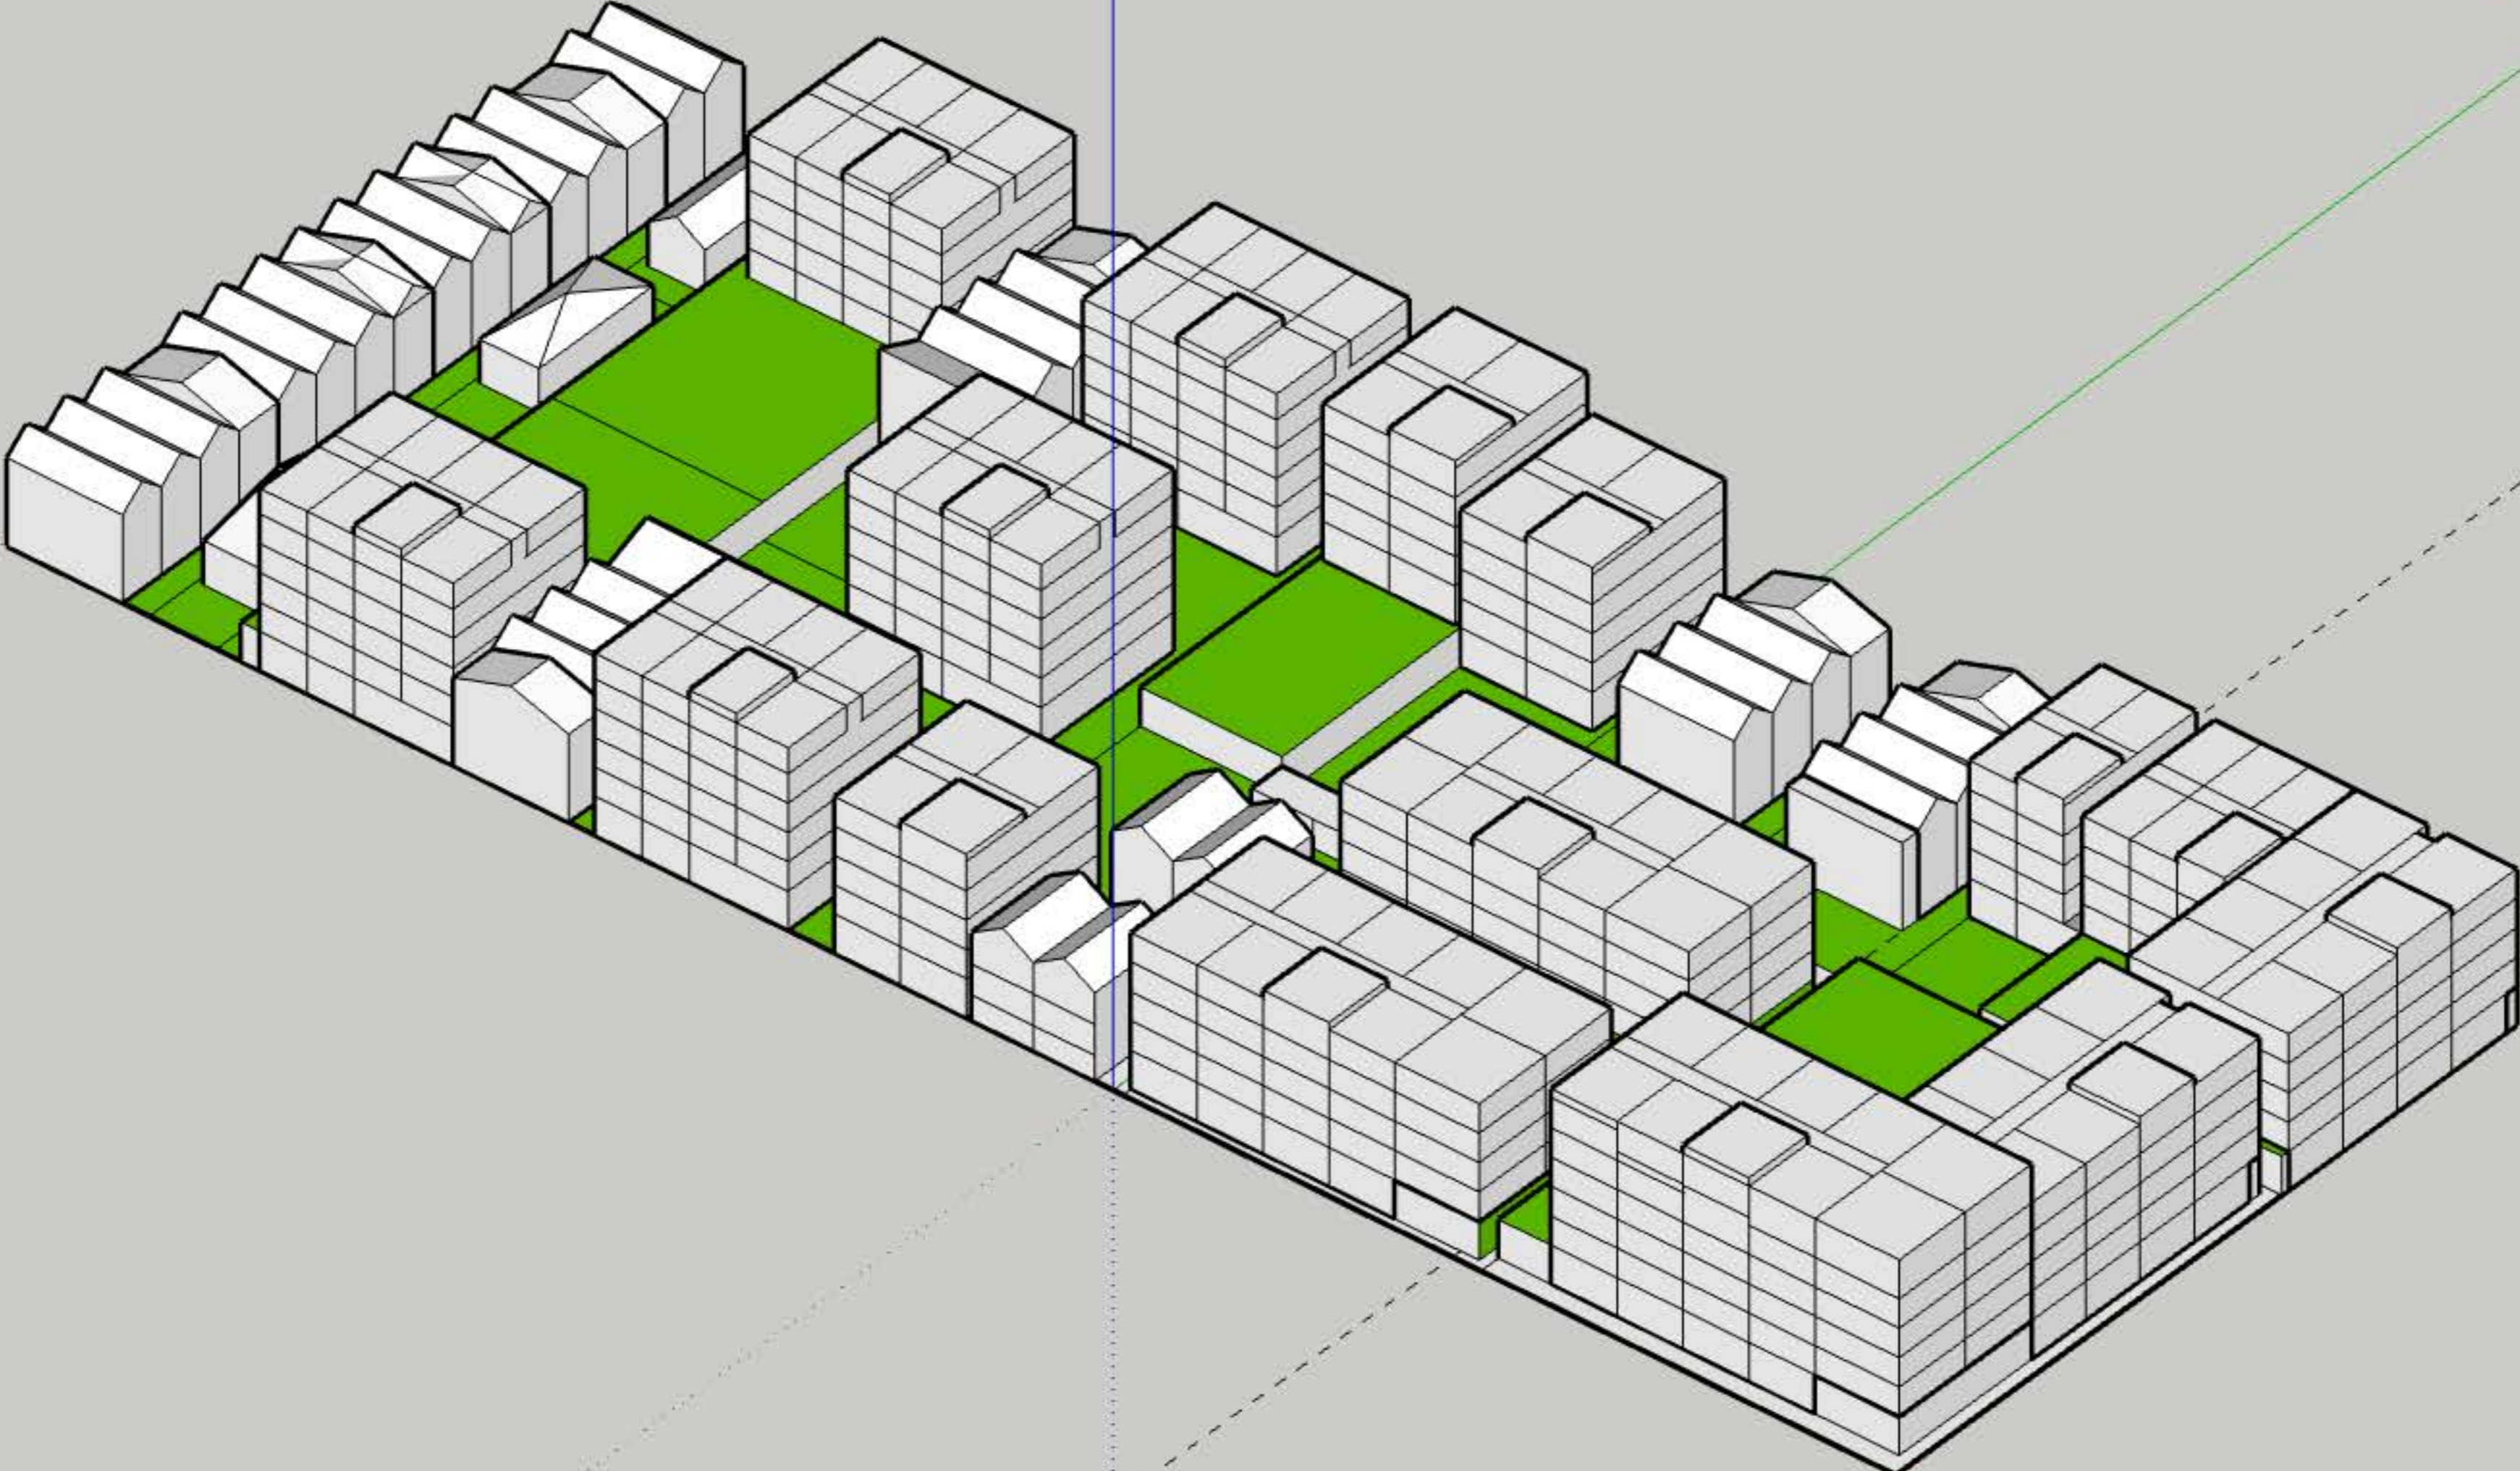

All buildings comply with max 25m depth and min 8m separation rules

Neighborhood Context (max 25m building depth and min 8m separation)

Blue box represent a 6m outlook space

All buildings comply with min 6m outlook space

Neighborhood Context (min 6m outlook space)