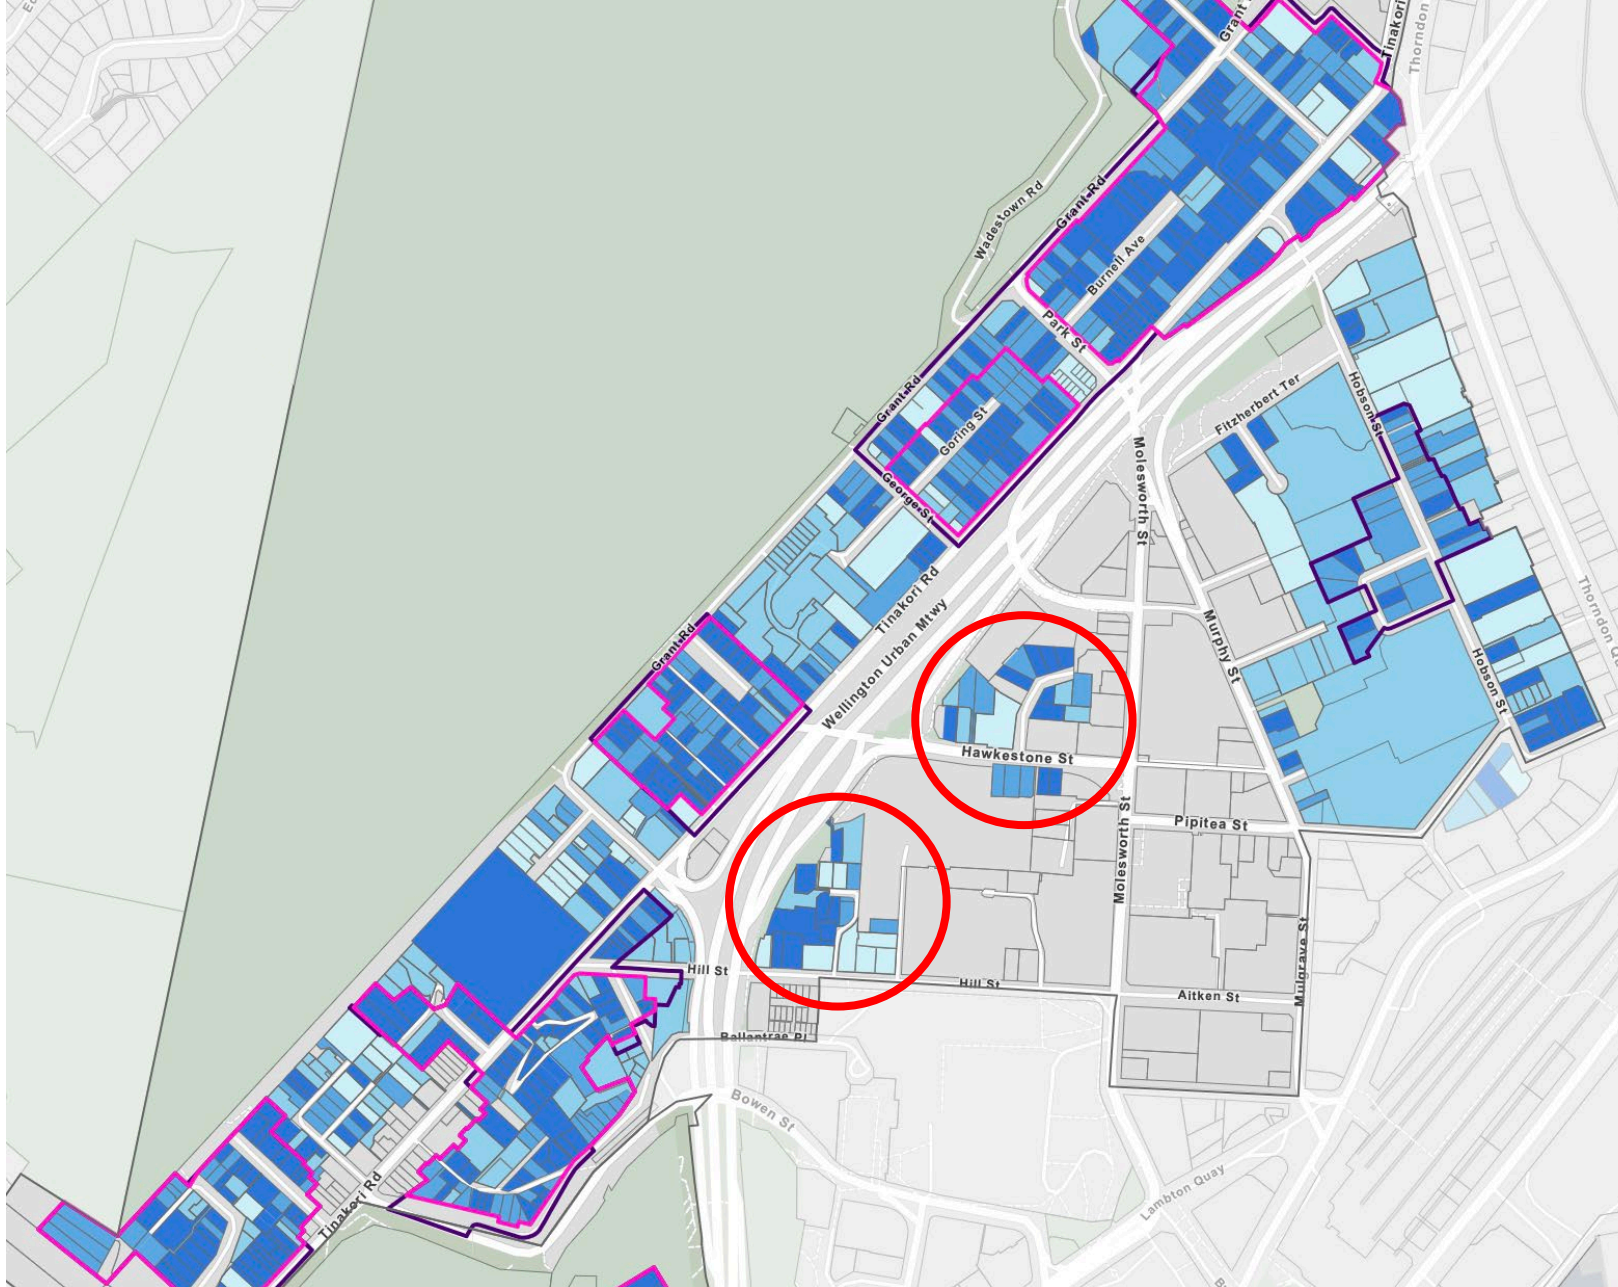

Section 24A Report – Character Precincts - Thorndon

W18043 WCC REVIEW OF PRE 1930 CHARACTER AREAS
Indicative Character Contribution Sub-Areas: Thorndon

Date: 17 January 2019 | Revision: 0

9 – 20 Selwyn Terrace (all) , THORNDON

15 – 24 Portland Crescent (all), THORNDON

15 – 25 Hawkestone Street (odd numbers only), THORNDON

Section 24A Report – Character Precincts – THE TERRACE

Legend
Pre 1930 Character Area
Indicative Character Contribution Sub-Areas
Primary/Contributory
Neutral/Detractive

192 – 284 The Terrace (even numbers only), 199 – 253 The Terrace (odd numbers)

137 – 149 Dixon Street (odd numbers) 2 – 16 Percival (even numbers)

Proposed District Plan Character Precincts and Indicative Character Contribution by Boffa Miskell - Mount Victoria