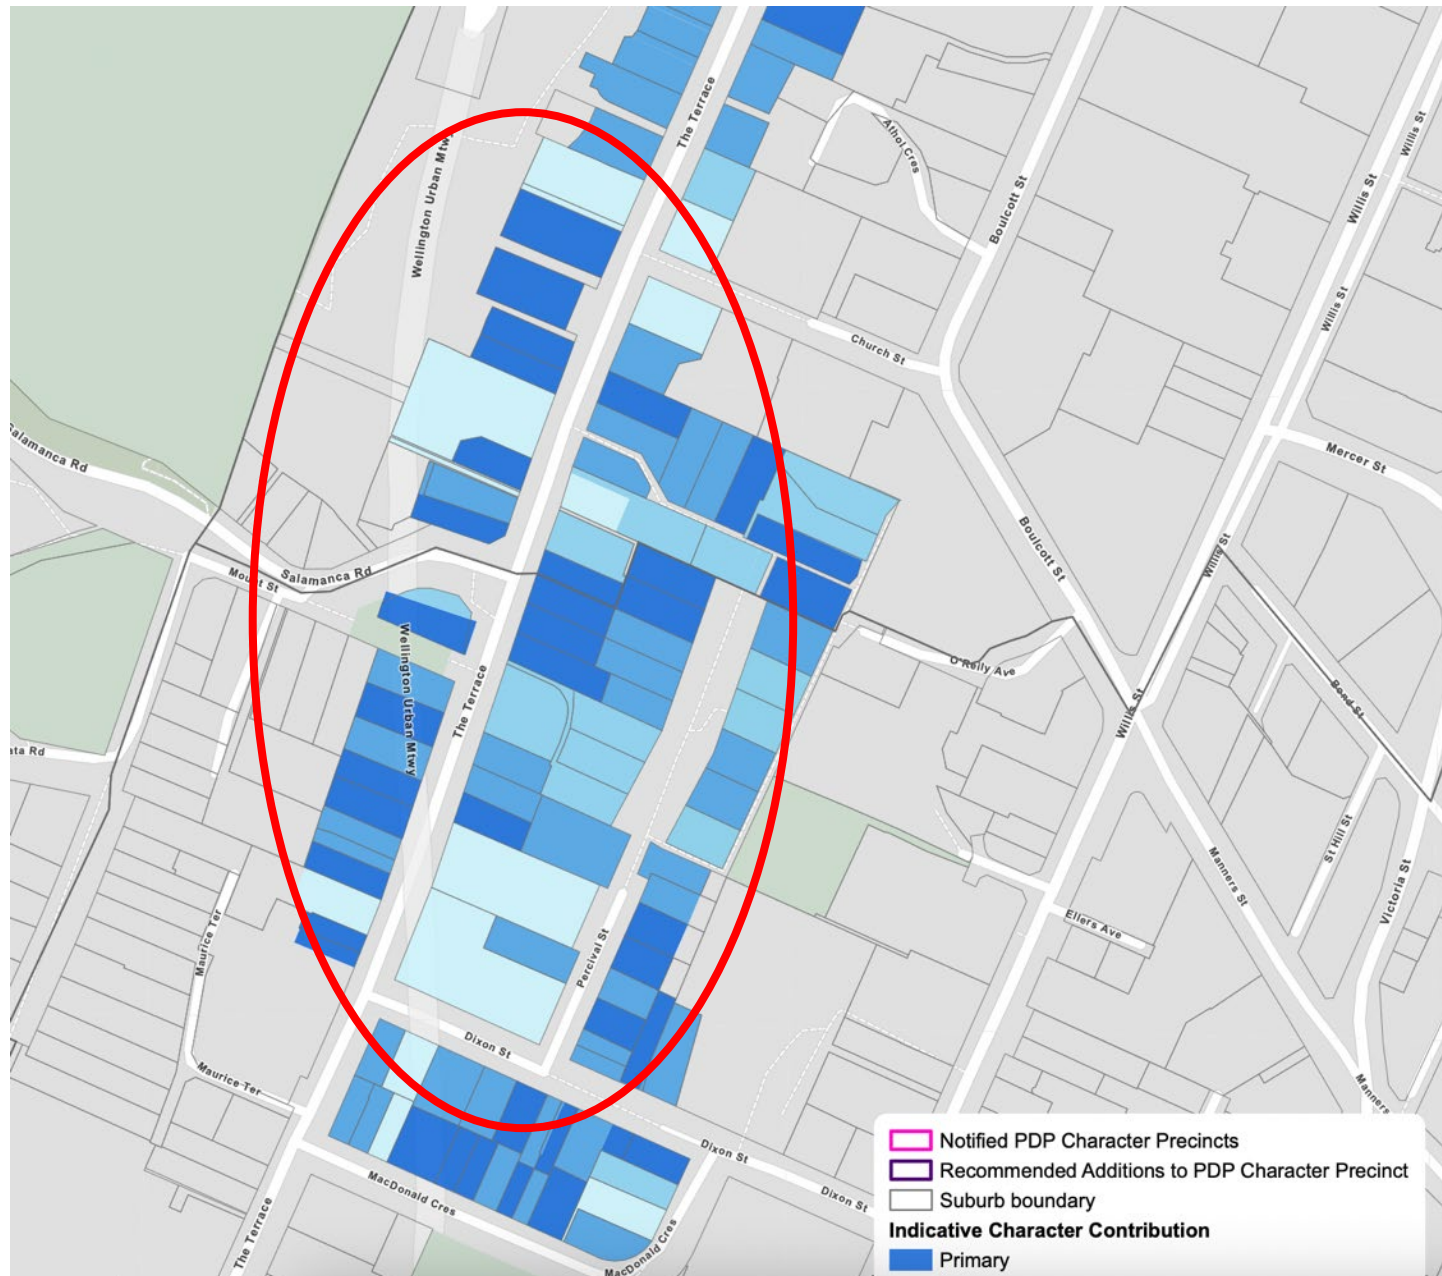

Section 24A Report – Character Precincts - Thorndon

W18043 WCC REVIEW OF PRE 1930 CHARACTER AREAS
Indicative Character Contribution Sub-Areas: Thorndon

Date: 17 January 2019 | Revision: 0

9 – 20 Selwyn Terrace (all) , THORNDON

15 – 24 Portland Crescent (all), THORNDON

15 – 25 Hawkestone Street (odd numbers only), THORNDON

Section 24A Report – Character Precincts – THE TERRACE

Legend
Pre 1930 Character Area
Indicative Character Contribution Sub-Areas
Primary/Contributory
Neutral/Detractive