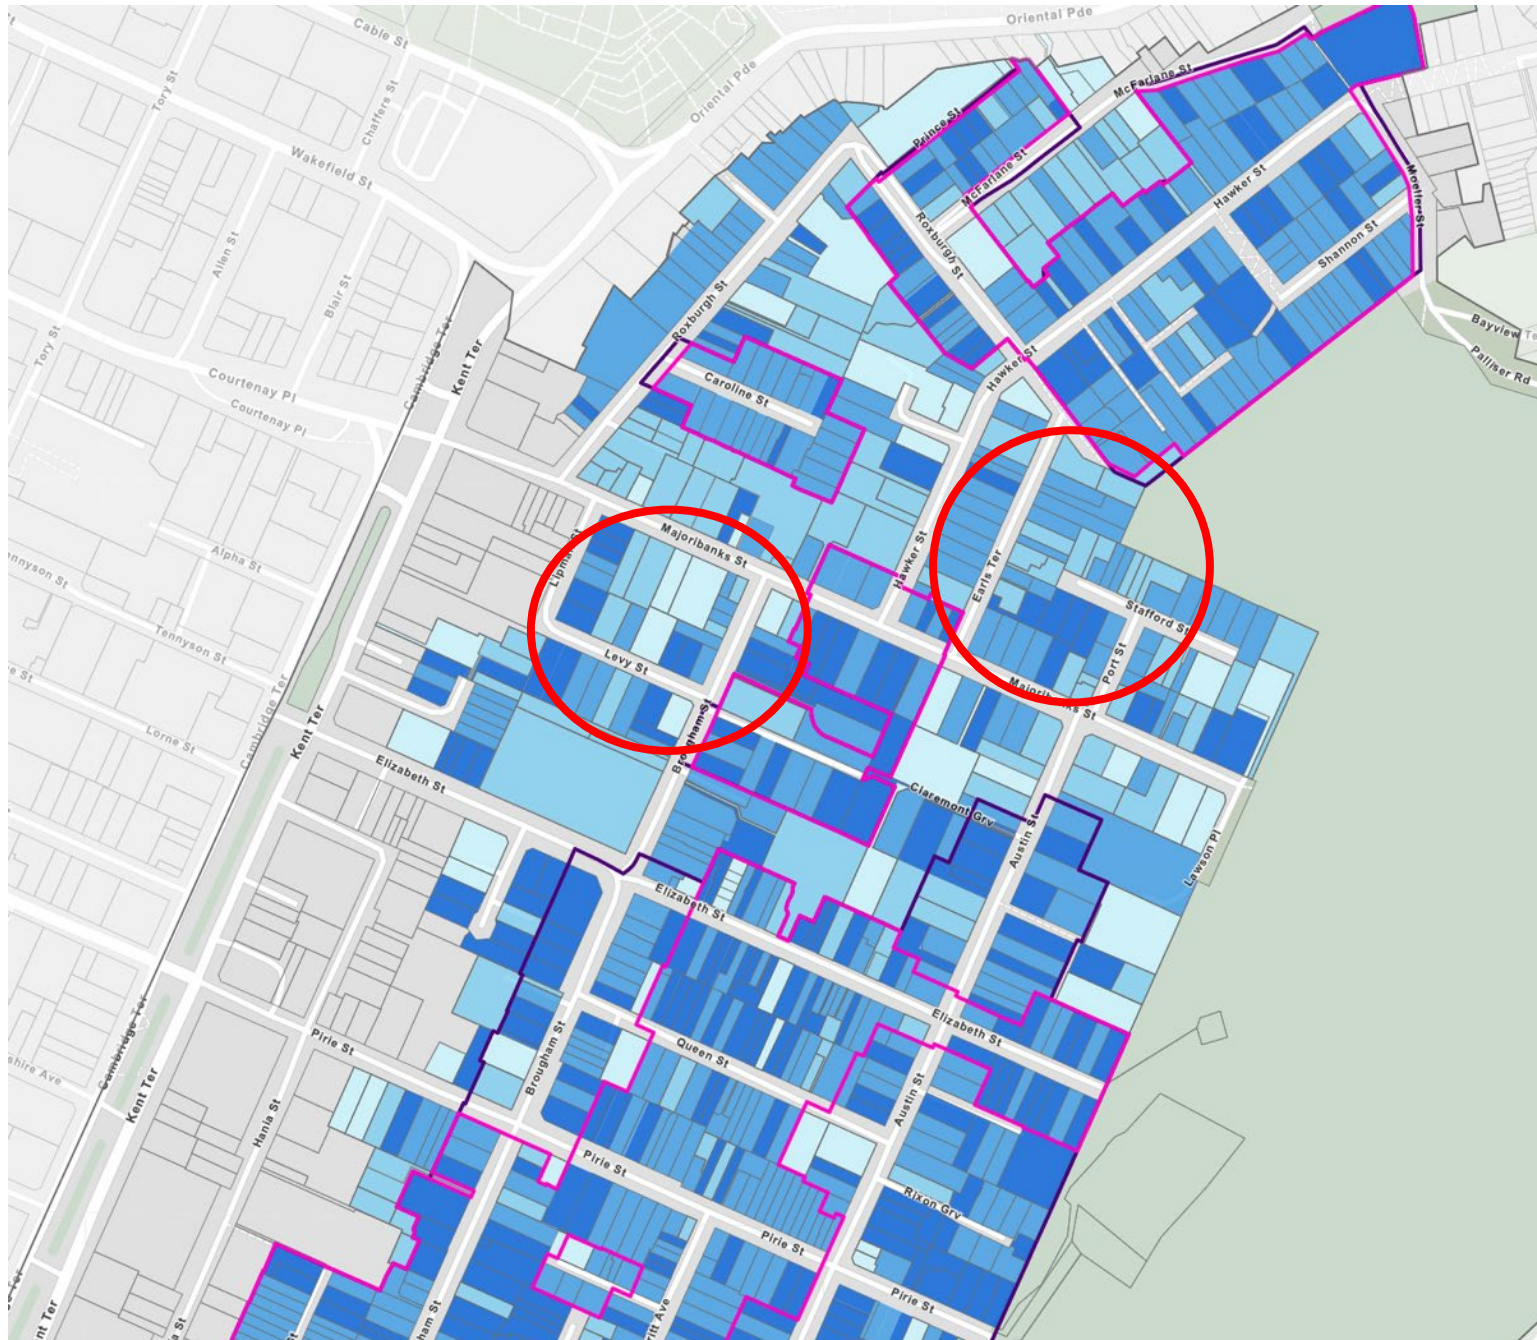

Section 24A Report – Character Precincts - Thorndon

W18043 WCC REVIEW OF PRE 1930 CHARACTER AREAS
Indicative Character Contribution Sub-Areas: Thorndon

Date: 17 January 2019 | Revision: 0

9 – 20 Selwyn Terrace (all) , THORNDON

15 – 24 Portland Crescent (all), THORNDON

15 – 25 Hawkestone Street (odd numbers only), THORNDON

Section 24A Report – Character Precincts – THE TERRACE

Legend
Pre 1930 Character Area
Indicative Character Contribution Sub-Areas
Primary/Contributory
Neutral/Detractive

192 – 284 The Terrace (even numbers only), 199 – 253 The Terrace (odd numbers)

137 – 149 Dixon Street (odd numbers) 2 – 16 Percival (even numbers)

Proposed District Plan Character Precincts and Indicative Character Contribution by Boffa Miskell - Mount Victoria