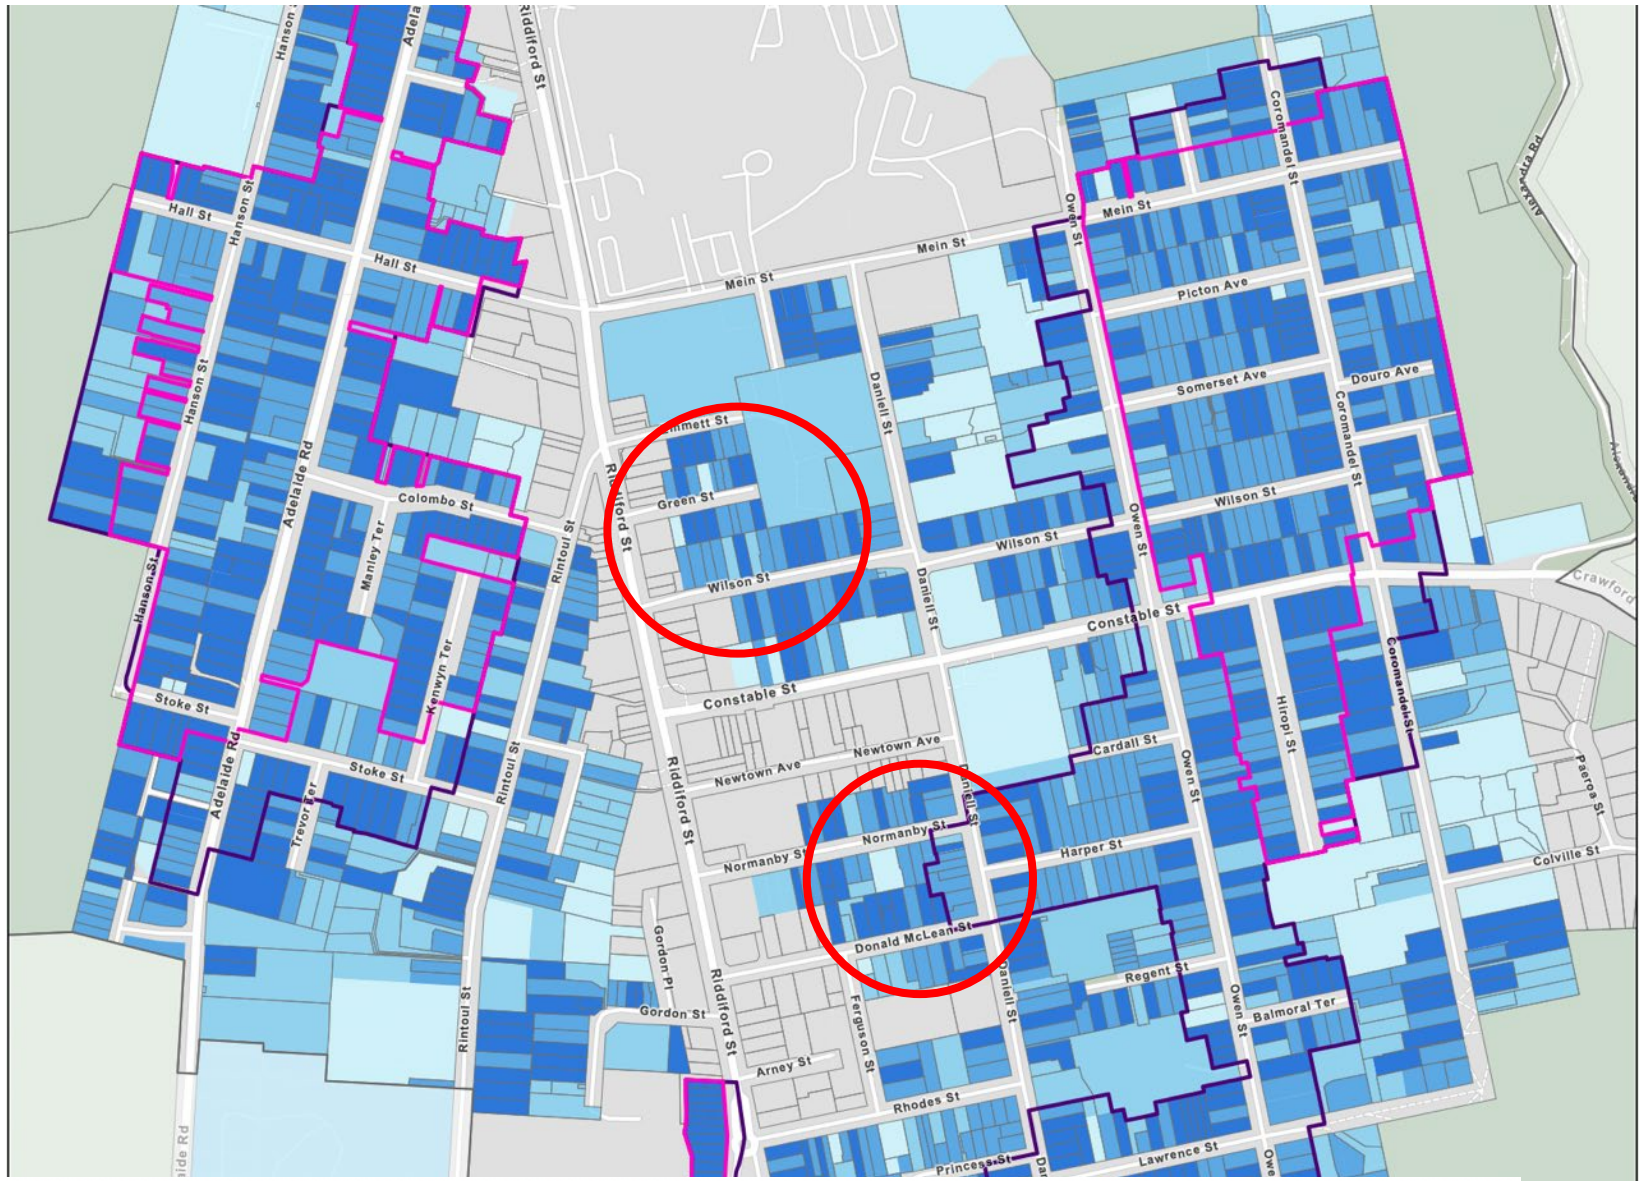

192 – 284 The Terrace (even numbers only), 199 – 253 The Terrace (odd numbers)

137 – 149 Dixon Street (odd numbers) 2 – 16 Percival (even numbers)

Proposed District Plan Character Precincts and Indicative Character Contribution by Boffa Miskell - Mount Victoria

Date: 17/03/2023

6 -24 Earls Terrace + Stafford Street, MOUNT VICTORIA

24 Majoribanks Street, 1 – 11 Litman Street (odd numbers) + 2 – 20 Levy Street, MOUNT VICTORIA

Proposed District Plan Character Precincts and Indicative Character Contribution by Boffa Miskell - Newtown

Date: 17/03/2023

Green Street, NEWTOWN

4 – 20 Green Street (all) + 6 – 20 Emmett Street (even numbers only)

5, 7 – 33 Wilson Street ,
NEWTOWN
+ 6 – 20 Emmett Street
(even numbers only)

Newtown, Wellington 1908 – 10 (*National Library - G196731/1*)