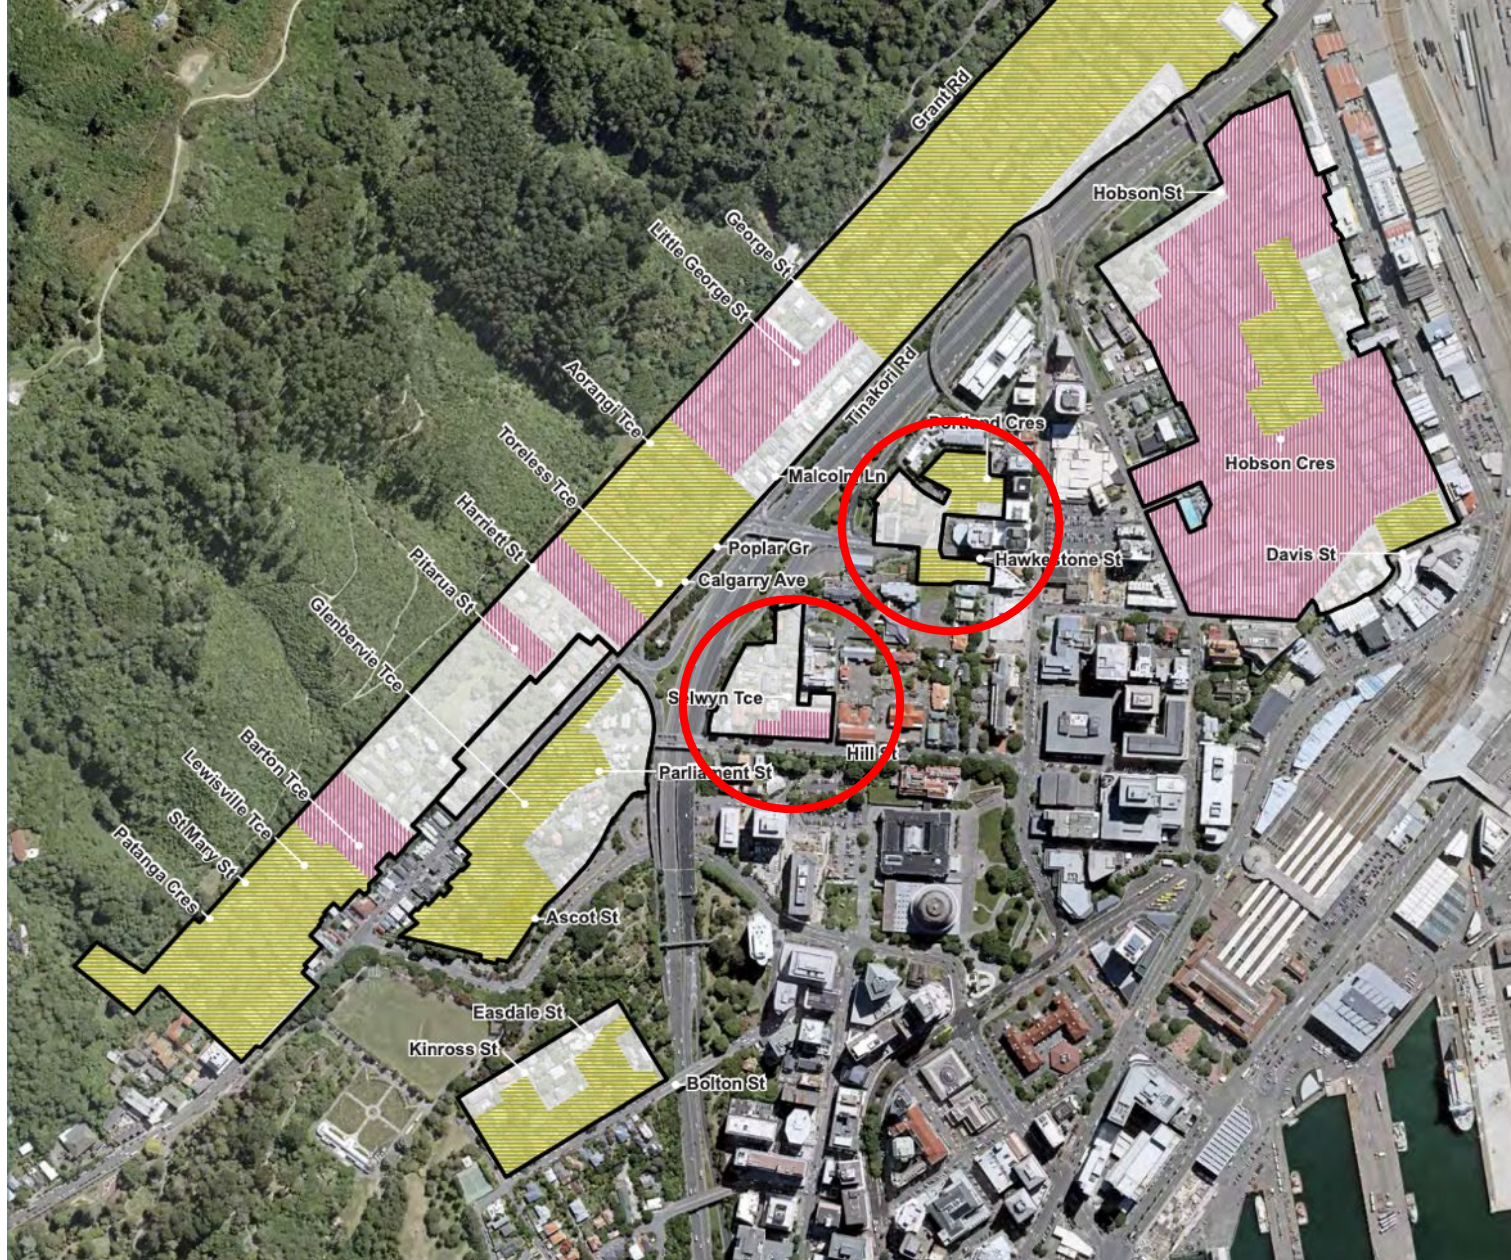

Section 24A Report – Character Precincts - Thorndon

W18043 WCC REVIEW OF PRE 1930 CHARACTER AREAS
Indicative Character Contribution Sub-Areas: Thorndon

Date: 17 January 2019 | Revision: 0

9 – 20 Selwyn Terrace (all) , THORNDON

15 – 24 Portland Crescent (all), THORNDON

15 – 25 Hawkestone Street (odd numbers only), THORNDON

Section 24A Report – Character Precincts – THE TERRACE

Legend
Pre 1930 Character Area
Indicative Character Contribution Sub-Areas
Primary/Contributory
Neutral/Detractive