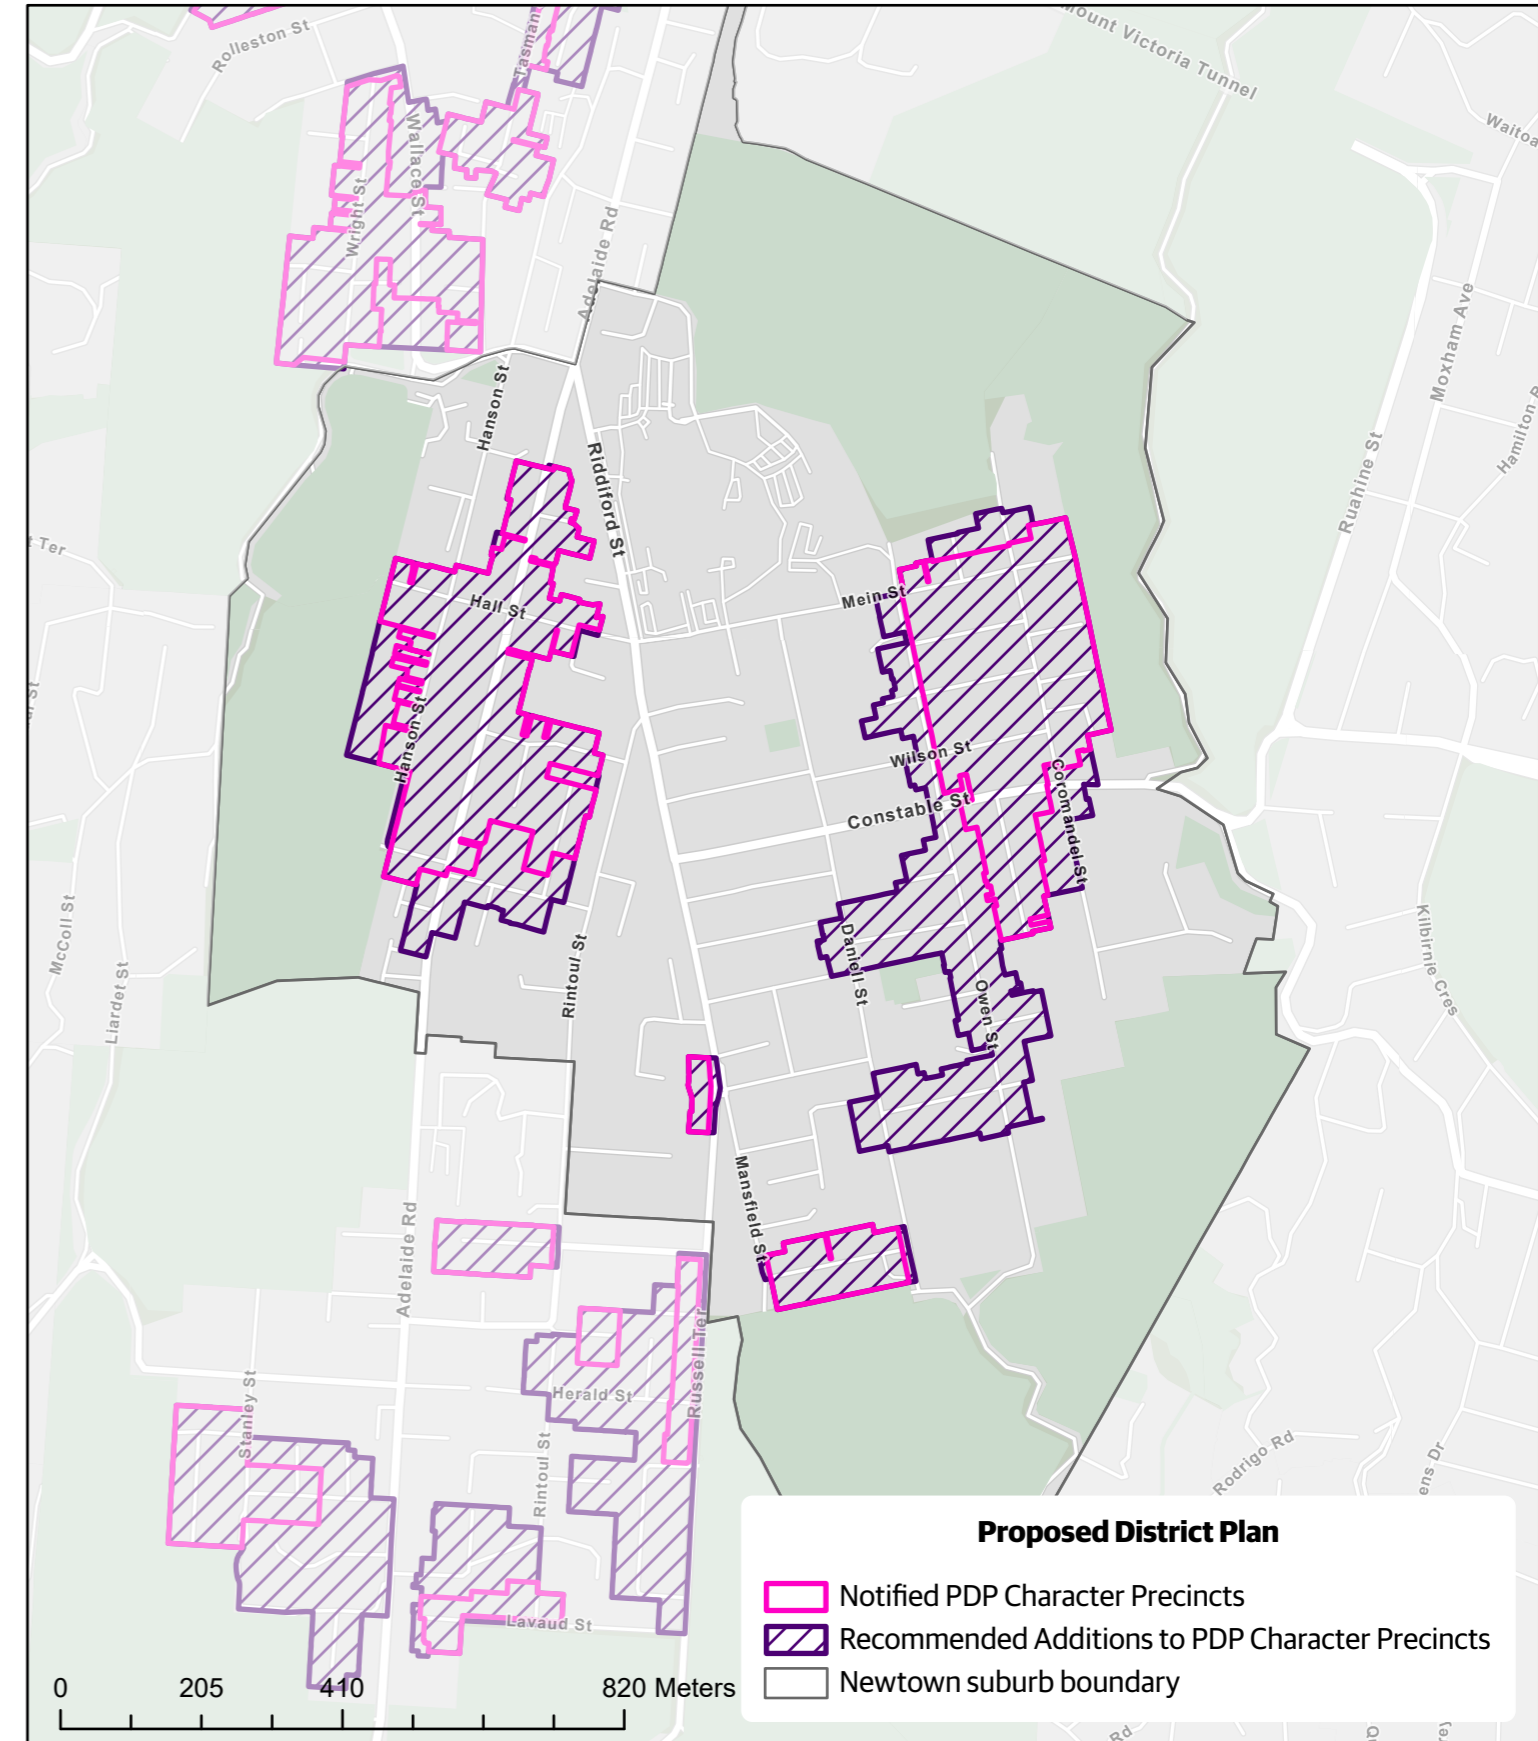

Operative District Plan Pre-1930 Character Areas vs Proposed District Plan Character Precincts - Newtown

Date: 24/02/2023

Created by: City Insights GIS Team

Contact: District.Plan@wcc.govt.nz

Base map credits: Esri Community Maps Contributors, LINZ, Stats NZ, Esri, HERE, Garmin, Foursquare, METI/NASA, USGS