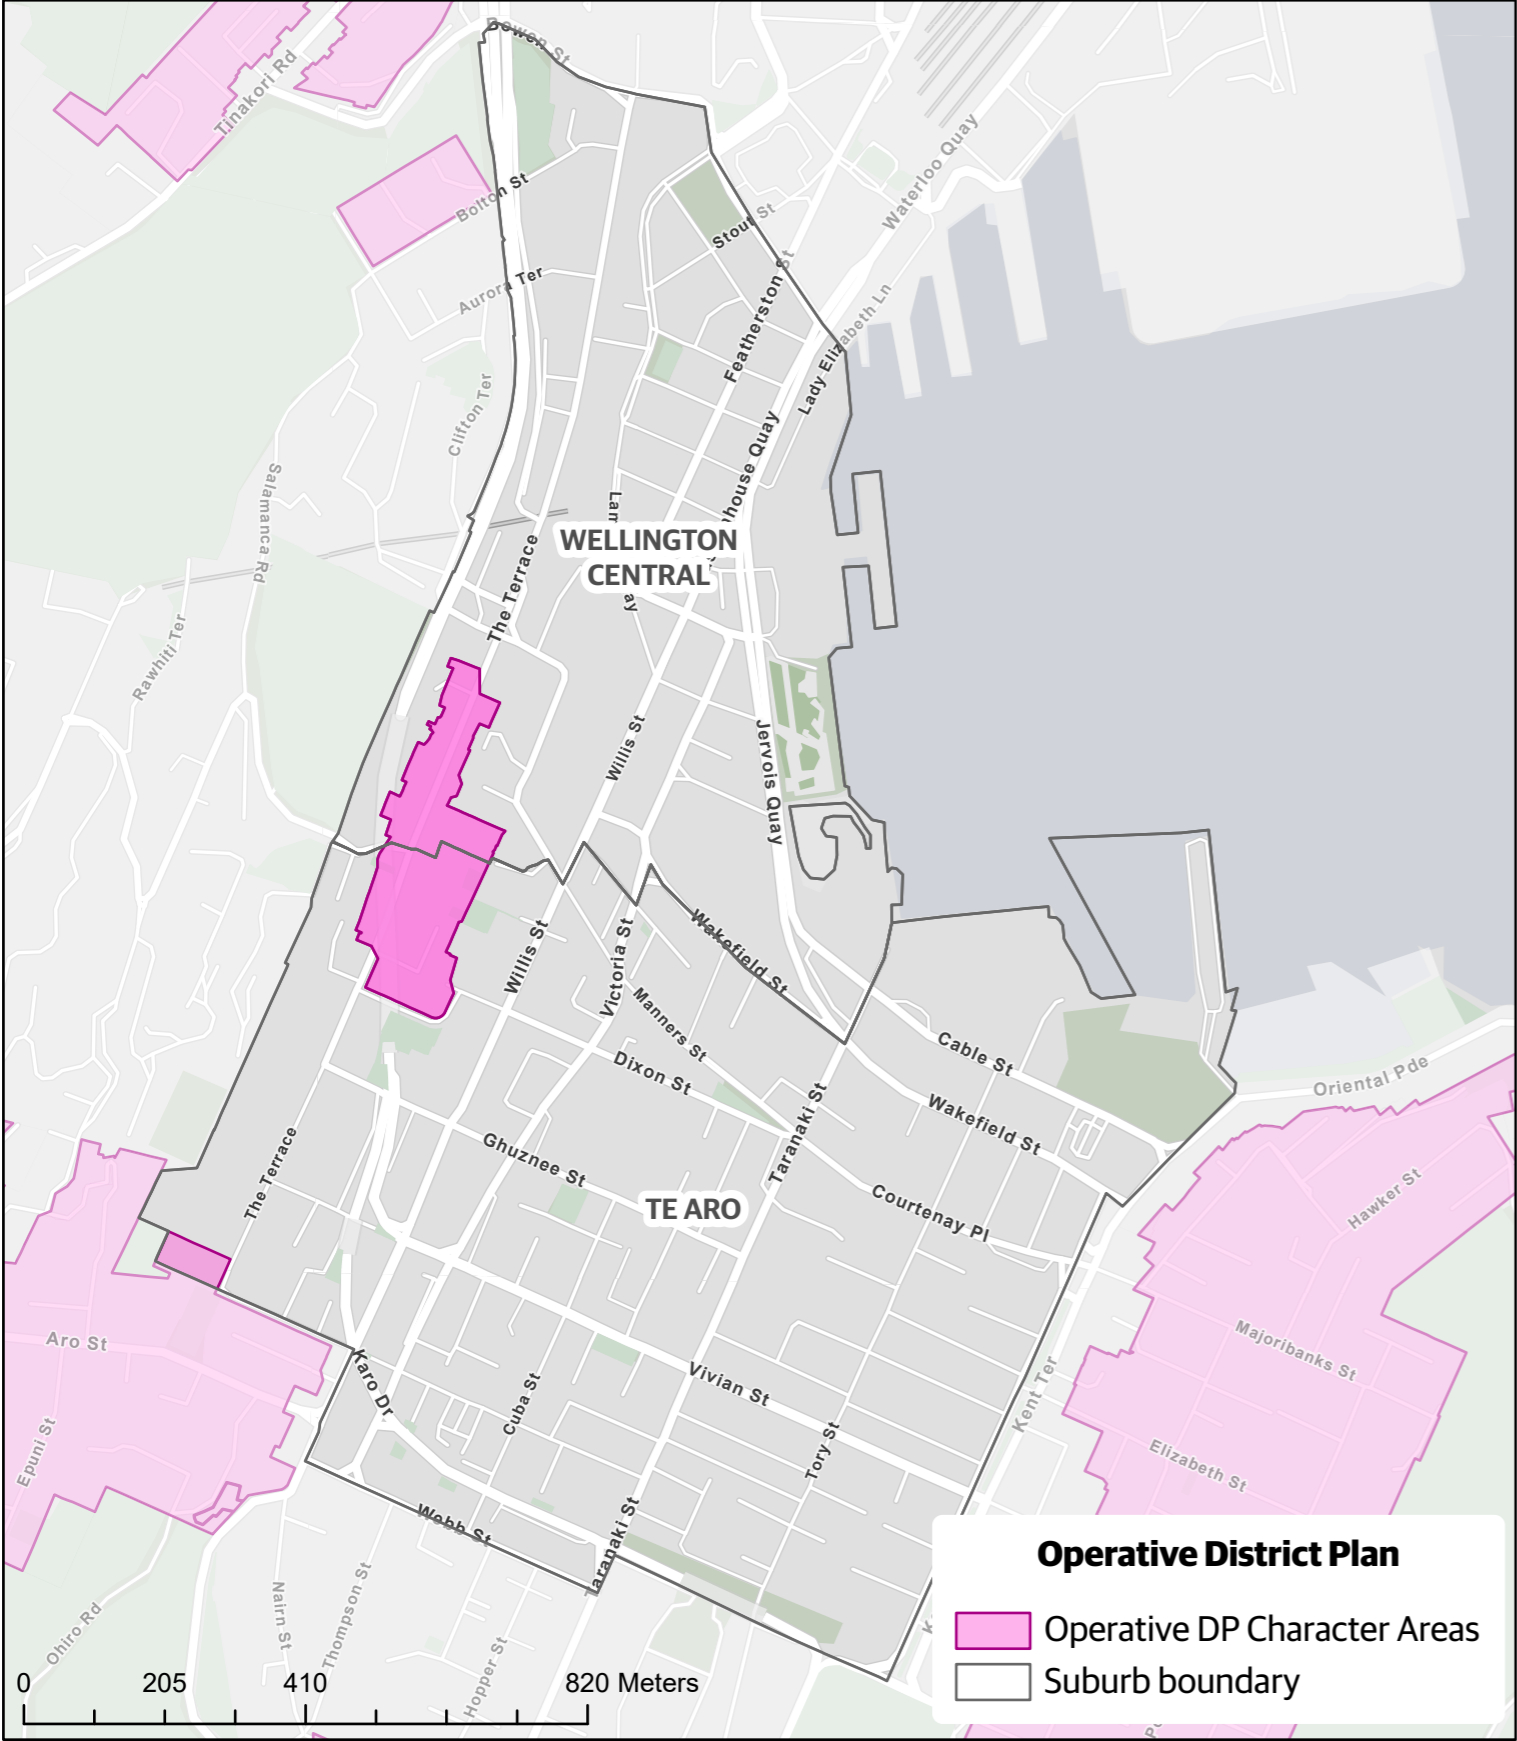

Operative District Plan Pre-1930 Character Areas vs Proposed District Plan Character Precincts - Aro Valley

Date: 24/02/2023

Created by: City Insights GIS Team

Contact: District.Plan@wcc.govt.nz

Base map credits: Esri Community Maps Contributors, LINZ, Stats NZ, Esri, HERE, Garmin, Foursquare, METI/NASA, USGS

Operative District Plan Pre-1930 Character Areas vs Proposed District Plan Character Precincts - Berhampore

Date: 24/02/2023

Created by: City Insights GIS Team

Contact: District.Plan@wcc.govt.nz

Base map credits: Esri Community Maps Contributors, LINZ, Stats NZ, Esri, HERE, Garmin, Foursquare, METI/NASA, USGS

Section 42A Report Character Precincts

Operative District Plan Pre-1930 Character Areas vs Proposed District Plan Character Precincts - Wellington Central and Te Aro

Date: 24/02/2023

Created by: City Insights GIS Team