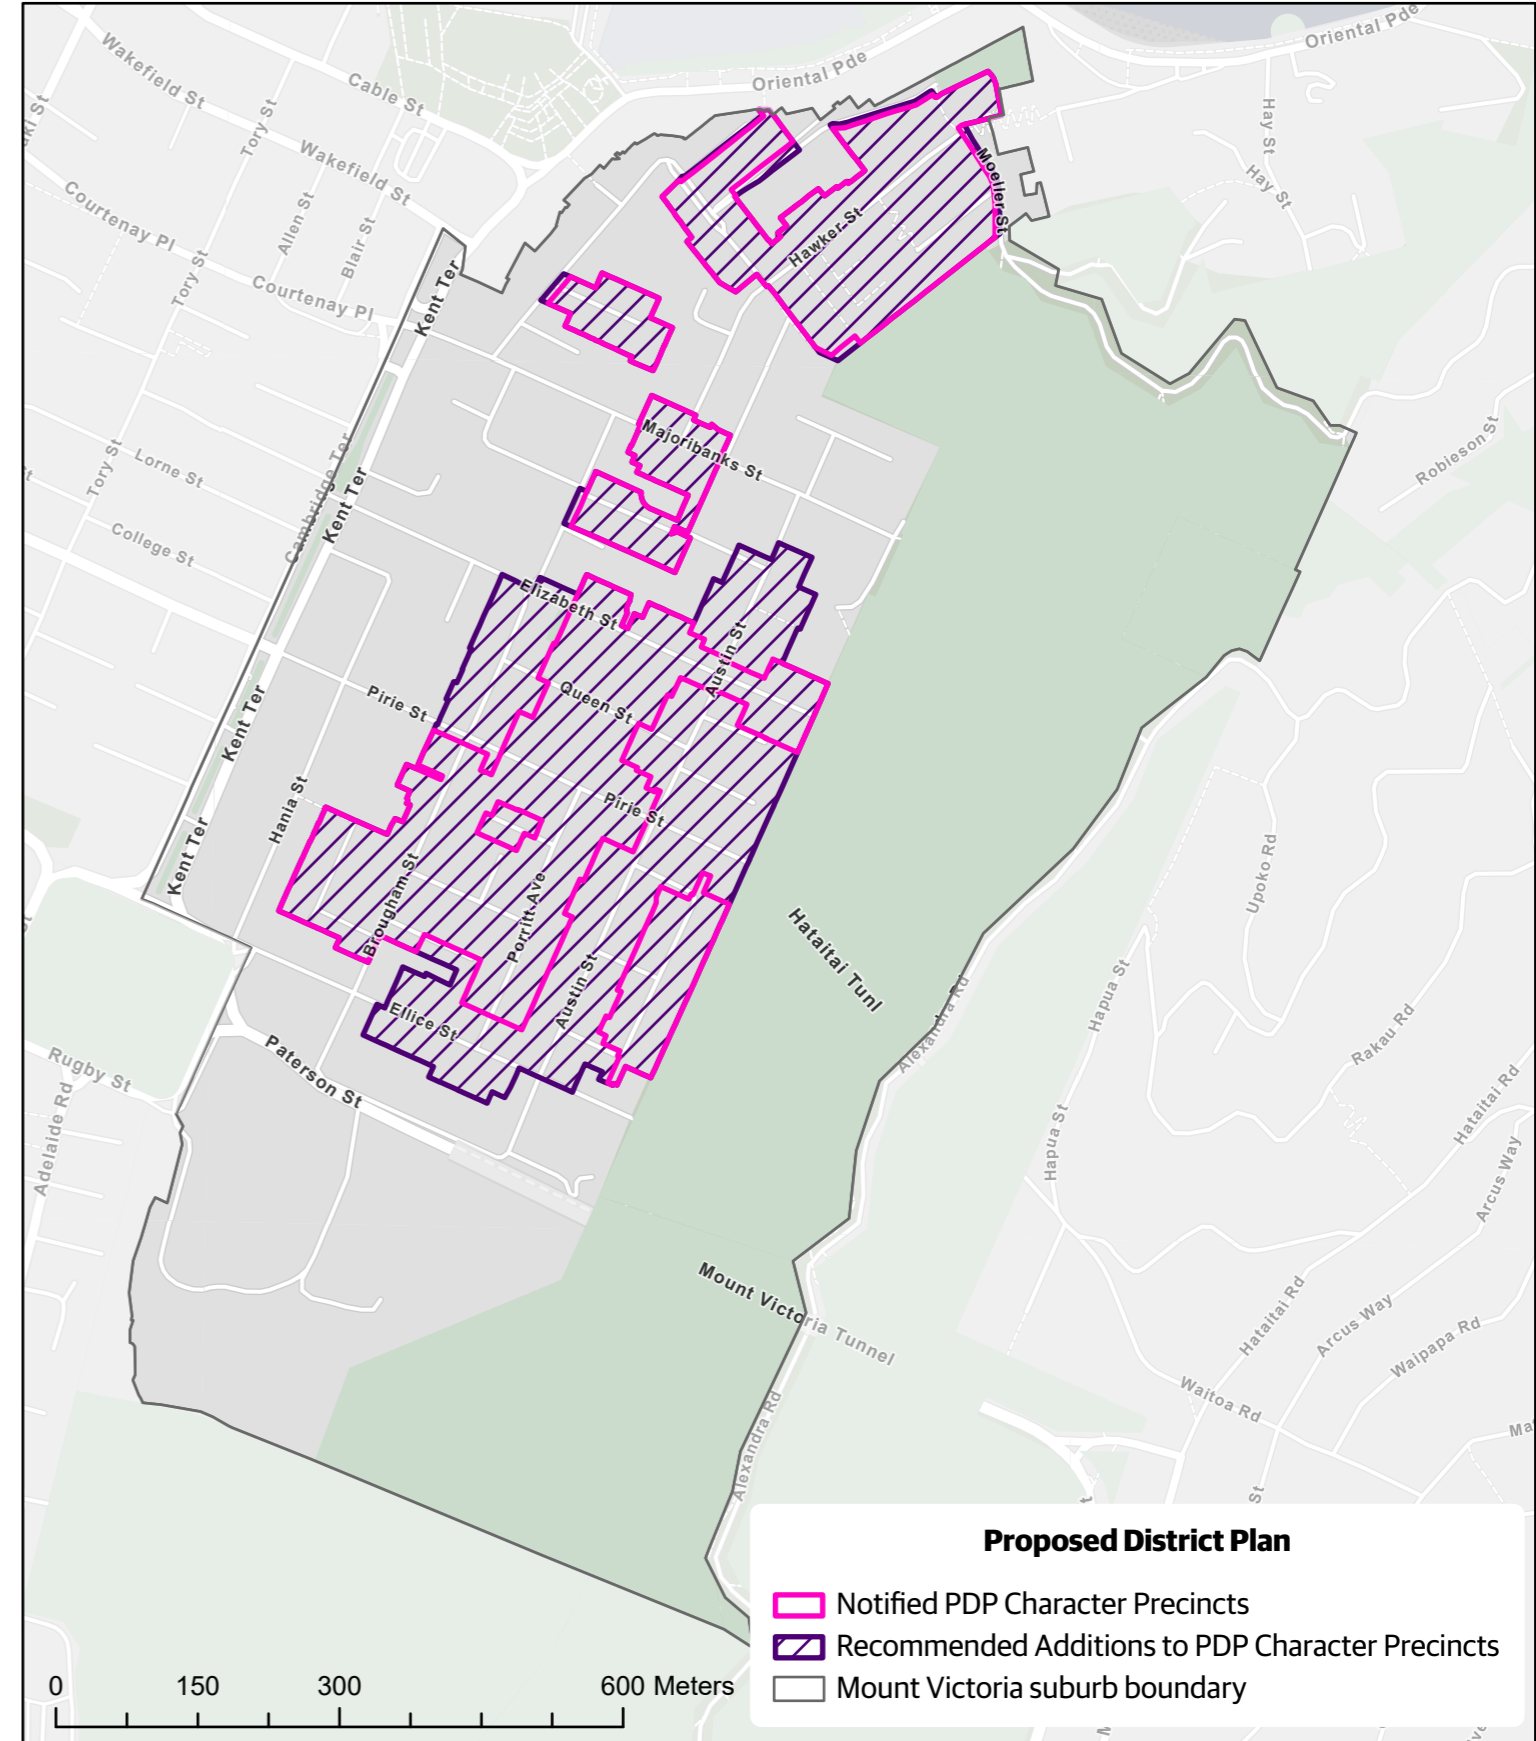

Operative District Plan Pre-1930 Character Areas vs Proposed District Plan Character Precincts - Berhampore

Date: 24/02/2023

Created by: City Insights GIS Team

Contact: District.Plan@wcc.govt.nz

Base map credits: Esri Community Maps Contributors, LINZ, Stats NZ, Esri, HERE, Garmin, Foursquare, METI/NASA, USGS

Section 42A Report Character Precincts

Operative District Plan Pre-1930 Character Areas vs Proposed District Plan Character Precincts - Wellington Central and Te Aro

Date: 24/02/2023

Created by: City Insights GIS Team

Contact: District.Plan@wcc.govt.nz

Base map credits: Esri Community Maps Contributors, LINZ, Stats NZ, Esri, HERE, Garmin, Foursquare, METI/NASA, USGS

Operative District Plan Pre-1930 Character Areas vs Proposed District Plan Character Precincts - Mount Cook

Date: 24/02/2023

Created by: City Insights GIS Team

Contact: District.Plan@wcc.govt.nz

Base map credits: Esri Community Maps Contributors, LINZ, Stats NZ, Esri, HERE, Garmin, Foursquare, METI/NASA, USGS

Operative District Plan Pre-1930 Character Areas vs Proposed District Plan Character Precincts - Mount Victoria