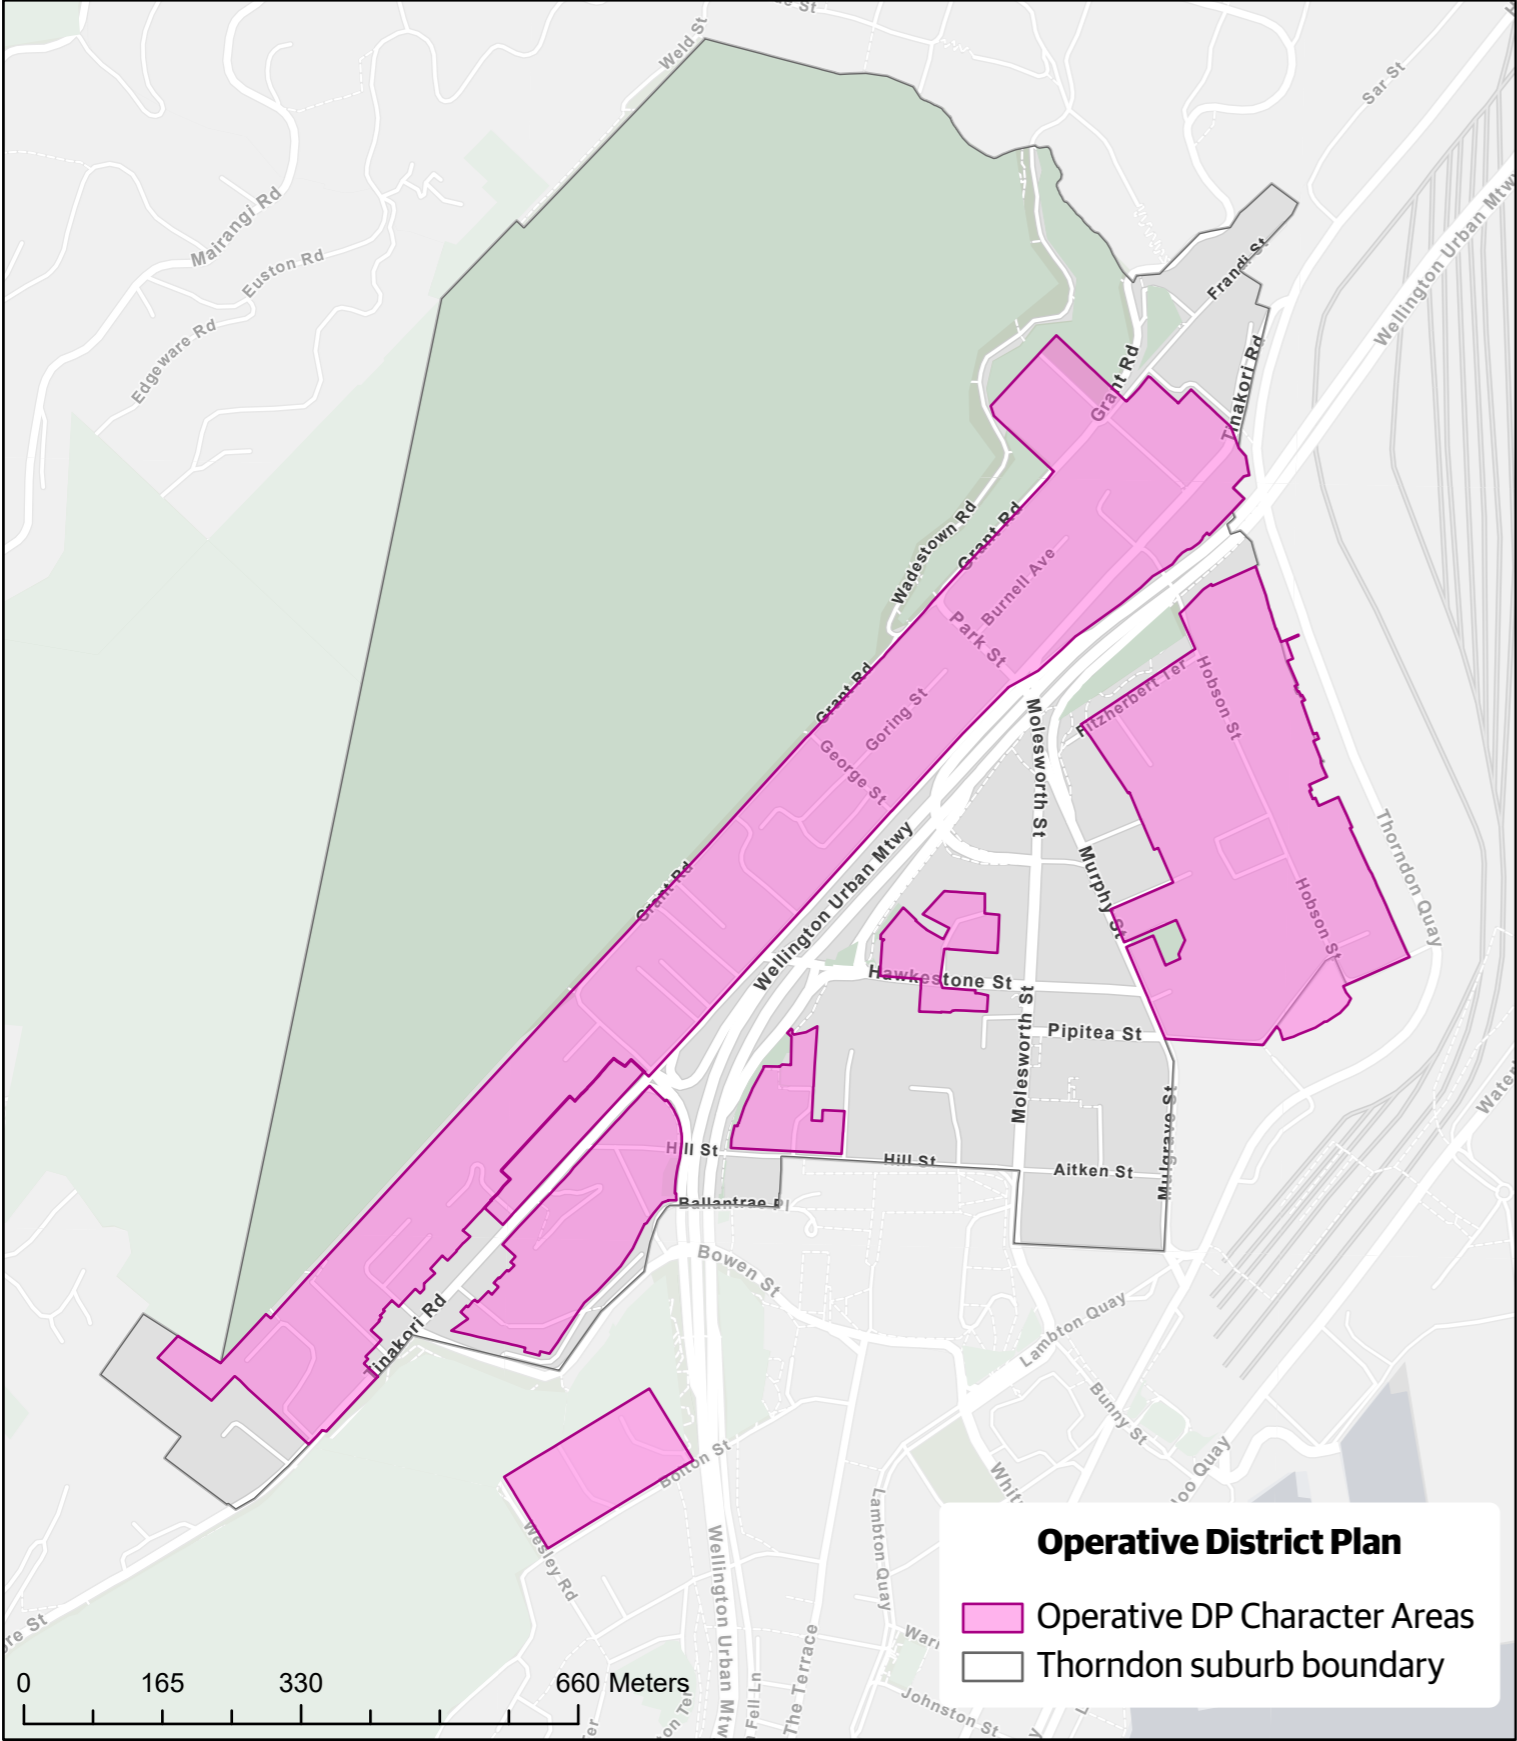

Section 42A Report Character Precincts

Operative District Plan Pre-1930 Character Areas vs Proposed District Plan Character Precincts - Thorndon

Date: 23/02/2023

Created by: City Insights GIS Team

Contact: District.Plan@wcc.govt.nz

Base map credits: Esri Community Maps Contributors, LINZ, Stats NZ, Esri, HERE, Garmin, Foursquare, METI/NASA, USGS