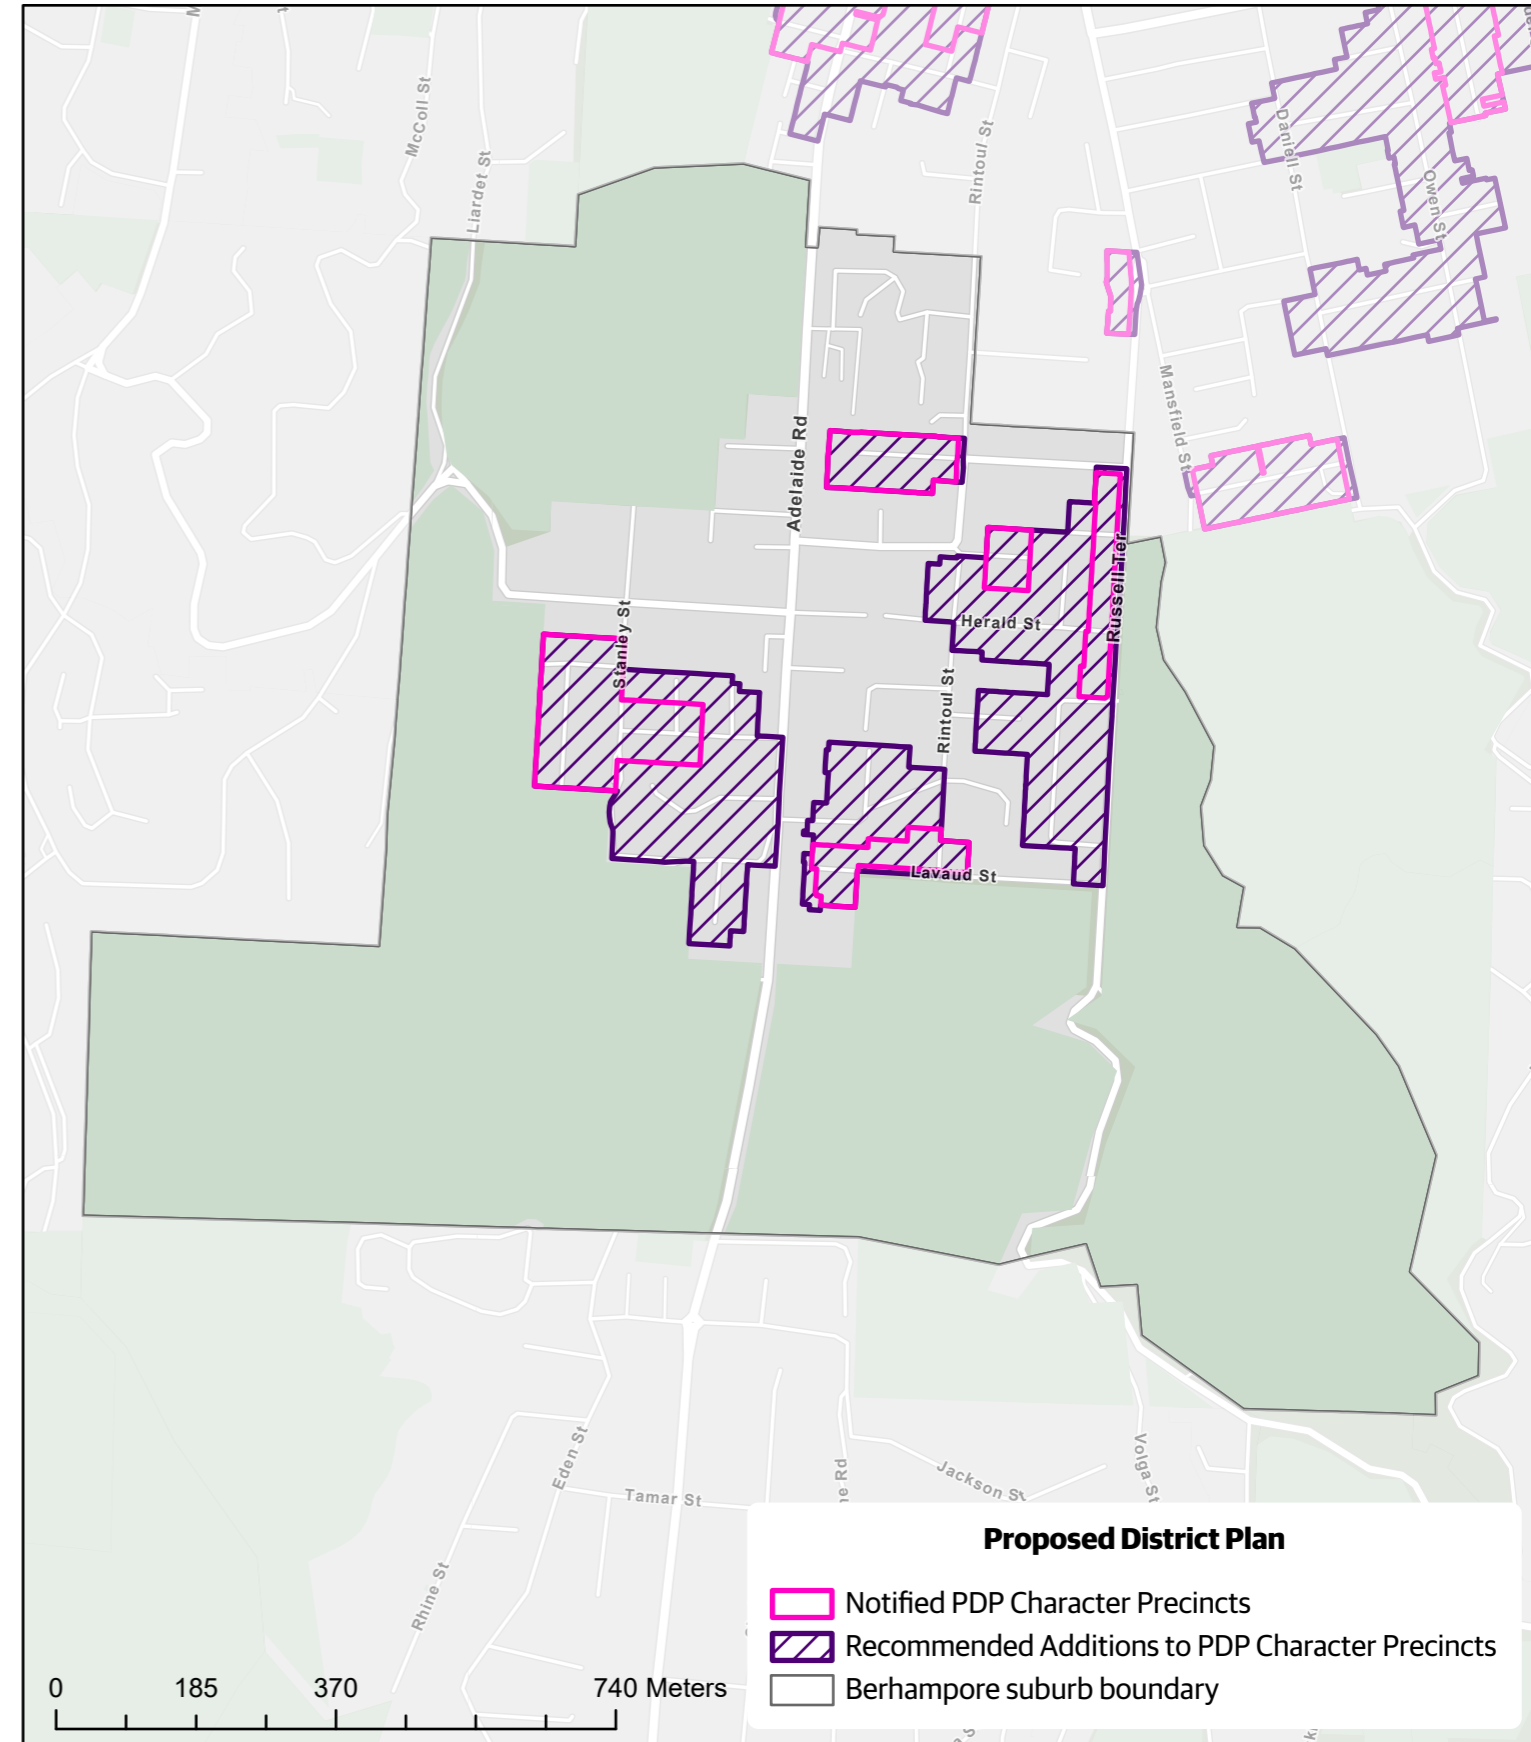

Operative District Plan Pre-1930 Character Areas vs Proposed District Plan Character Precincts - Aro Valley

Date: 24/02/2023

Created by: City Insights GIS Team

Contact: District.Plan@wcc.govt.nz

Base map credits: Esri Community Maps Contributors, LINZ, Stats NZ, Esri, HERE, Garmin, Foursquare, METI/NASA, USGS

Operative District Plan Pre-1930 Character Areas vs Proposed District Plan Character Precincts - Berhampore

Date: 24/02/2023

Created by: City Insights GIS Team

Contact: District.Plan@wcc.govt.nz

Base map credits: Esri Community Maps Contributors, LINZ, Stats NZ, Esri, HERE, Garmin, Foursquare, METI/NASA, USGS

Section 42A Report Character Precincts

Operative District Plan Pre-1930 Character Areas vs Proposed District Plan Character Precincts - Wellington Central and Te Aro

Date: 24/02/2023

Created by: City Insights GIS Team

Contact: District.Plan@wcc.govt.nz

Base map credits: Esri Community Maps Contributors, LINZ, Stats NZ, Esri, HERE, Garmin, Foursquare, METI/NASA, USGS

Operative District Plan Pre-1930 Character Areas vs Proposed District Plan Character Precincts - Mount Cook