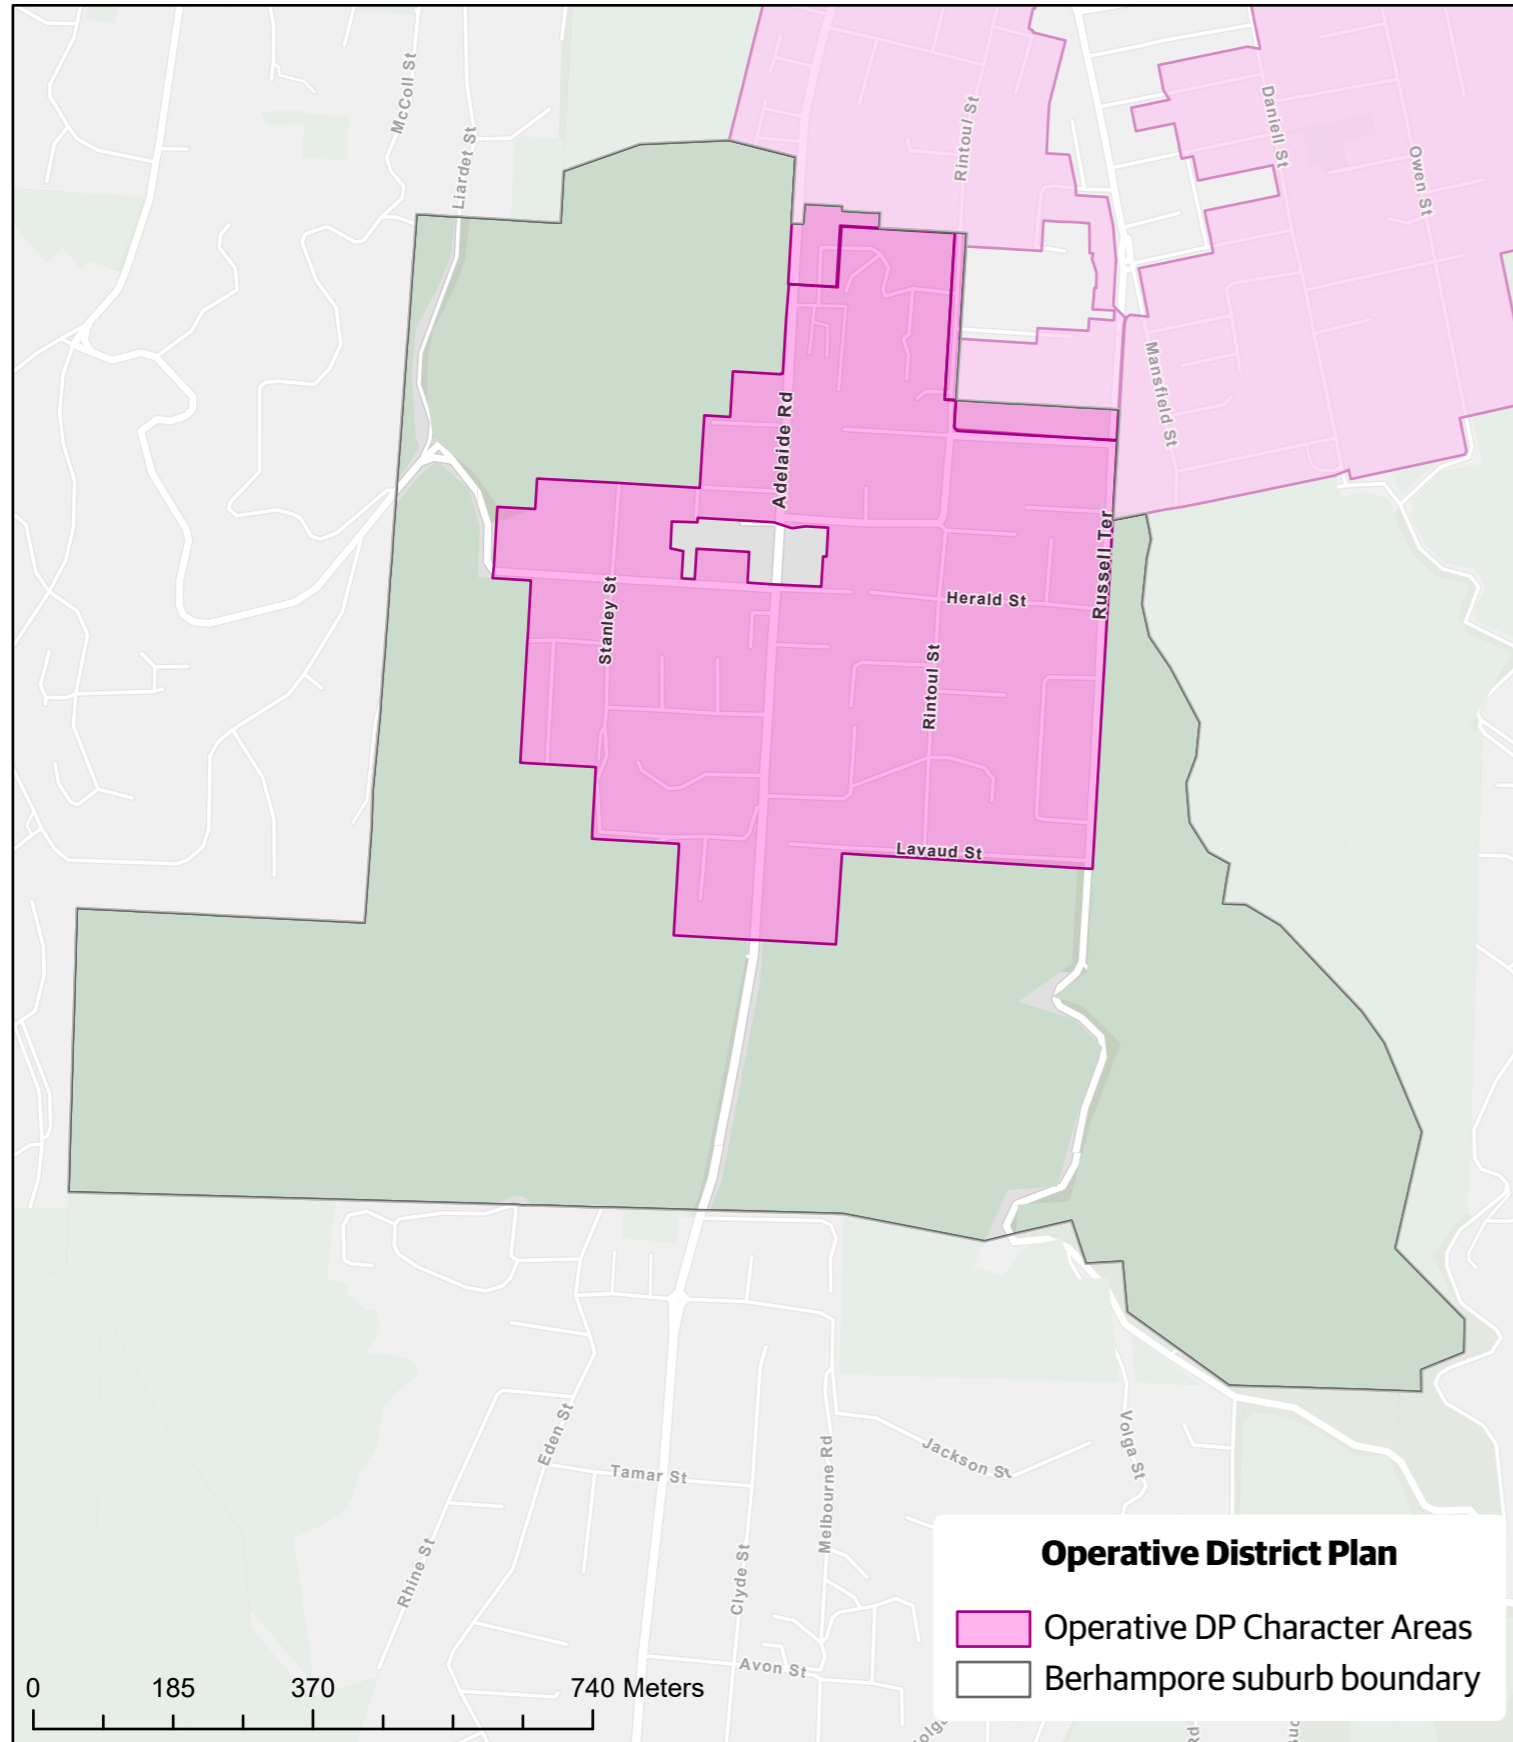

Operative District Plan Pre-1930 Character Areas vs Proposed District Plan Character Precincts - Aro Valley

Date: 24/02/2023

Created by: City Insights GIS Team

Contact: District.Plan@wcc.govt.nz

Base map credits: Esri Community Maps Contributors, LINZ, Stats NZ, Esri, HERE, Garmin, Foursquare, METI/NASA, USGS

Operative District Plan Pre-1930 Character Areas vs Proposed District Plan Character Precincts - Berhampore

Date: 24/02/2023

Created by: City Insights GIS Team

Contact: District.Plan@wcc.govt.nz

Base map credits: Esri Community Maps Contributors, LINZ, Stats NZ, Esri, HERE, Garmin, Foursquare, METI/NASA, USGS

Section 42A Report Character Precincts

Operative District Plan Pre-1930 Character Areas vs Proposed District Plan Character Precincts - Wellington Central and Te Aro

Date: 24/02/2023

Created by: City Insights GIS Team

Contact: District.Plan@wcc.govt.nz

Base map credits: Esri Community Maps Contributors, LINZ, Stats NZ, Esri, HERE, Garmin, Foursquare, METI/NASA, USGS

Operative District Plan Pre-1930 Character Areas vs Proposed District Plan Character Precincts - Mount Cook