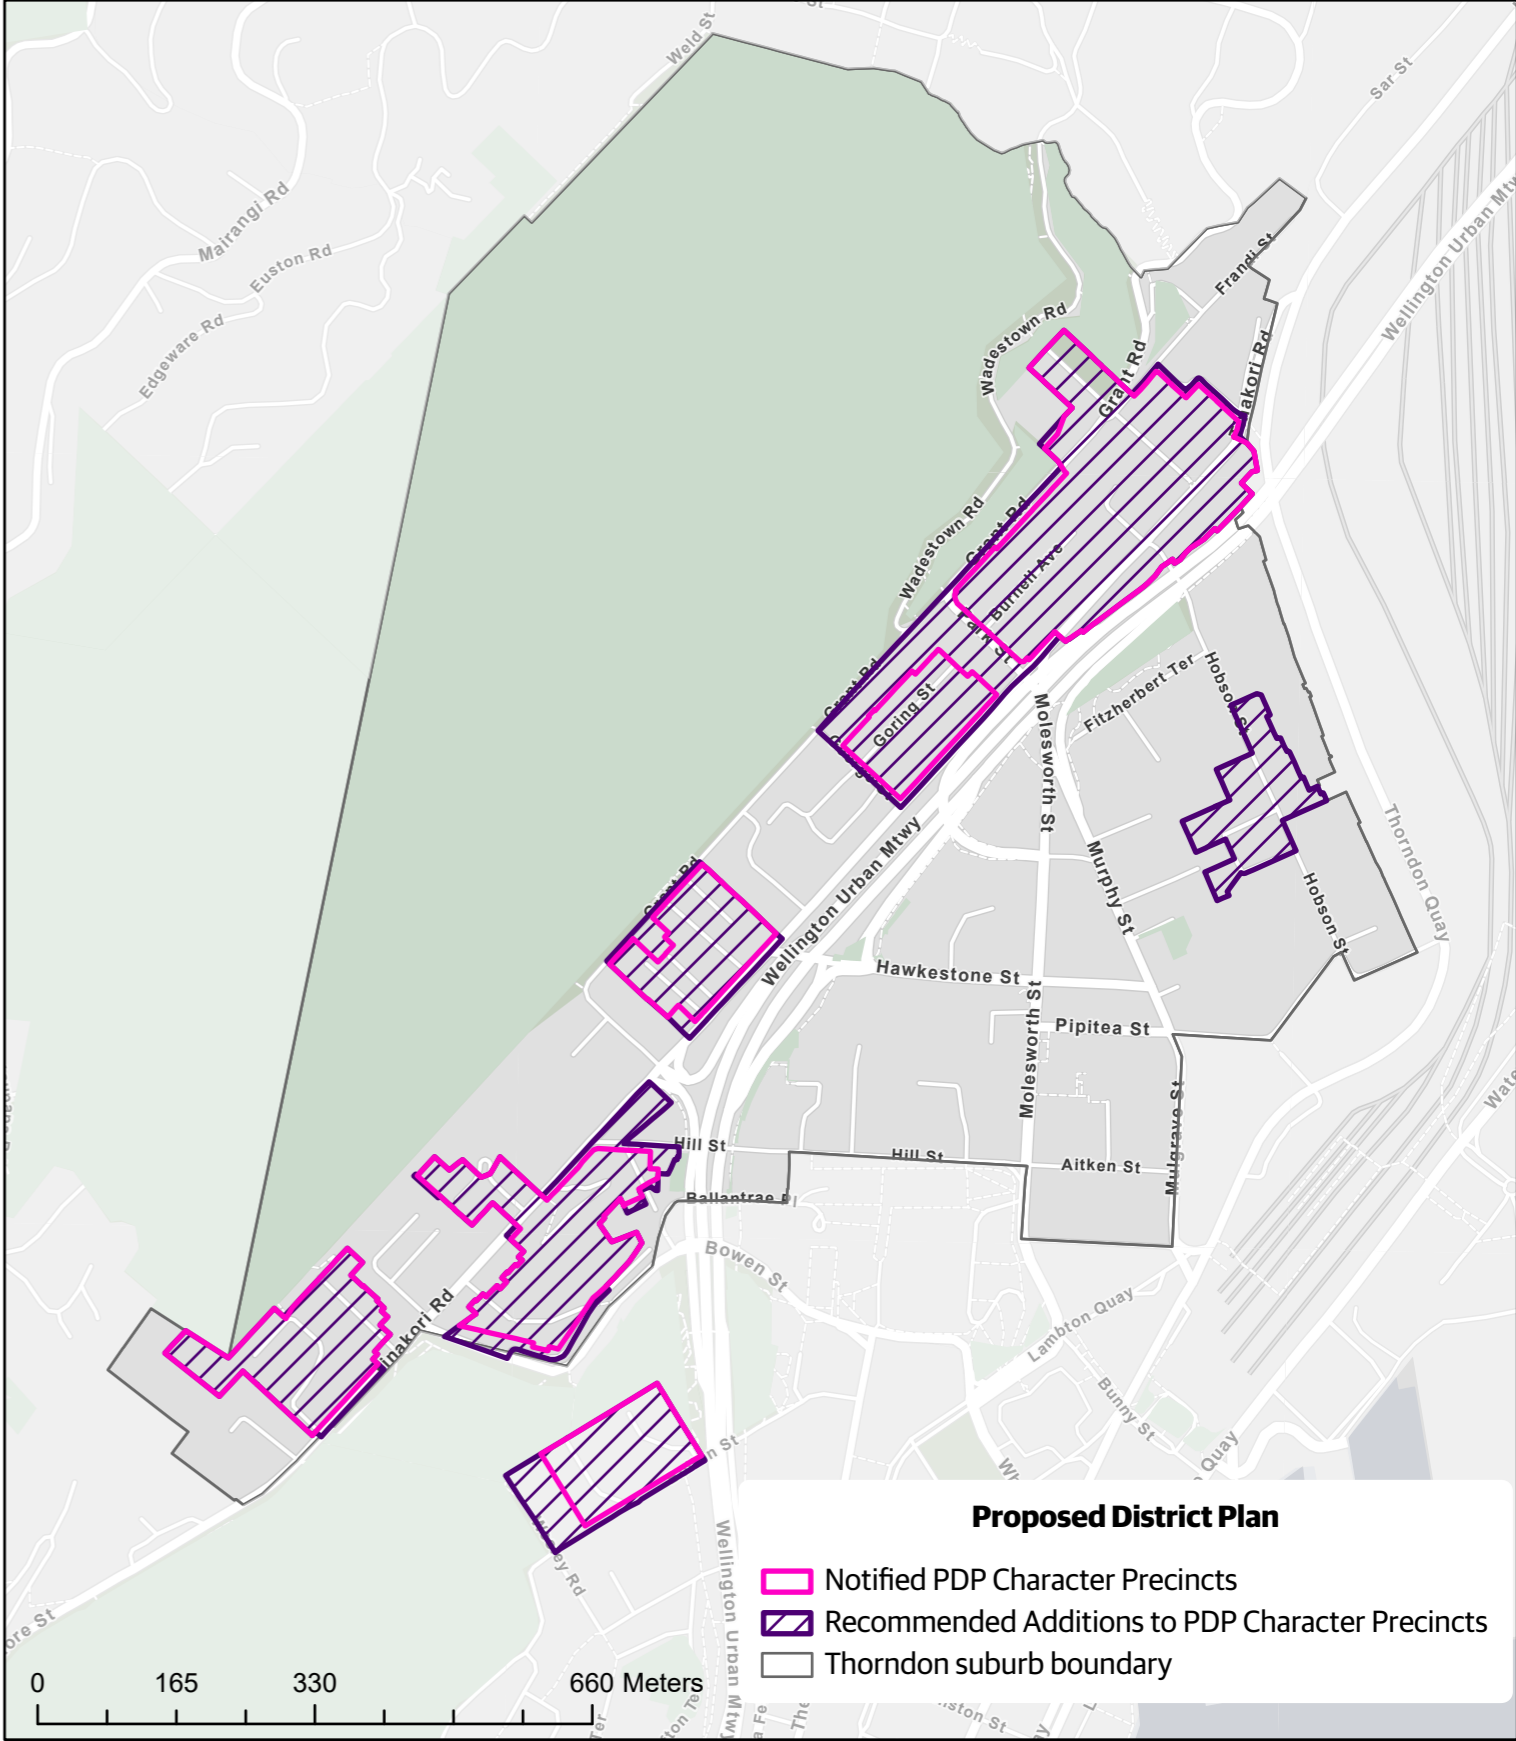

Section 42A Report Character Precincts

Operative District Plan Pre-1930 Character Areas vs Proposed District Plan Character Precincts - Thorndon

Date: 23/02/2023

Created by: City Insights GIS Team

Contact: District.Plan@wcc.govt.nz

Base map credits: Esri Community Maps Contributors, LINZ, Stats NZ, Esri, HERE, Garmin, Foursquare, METI/NASA, USGS