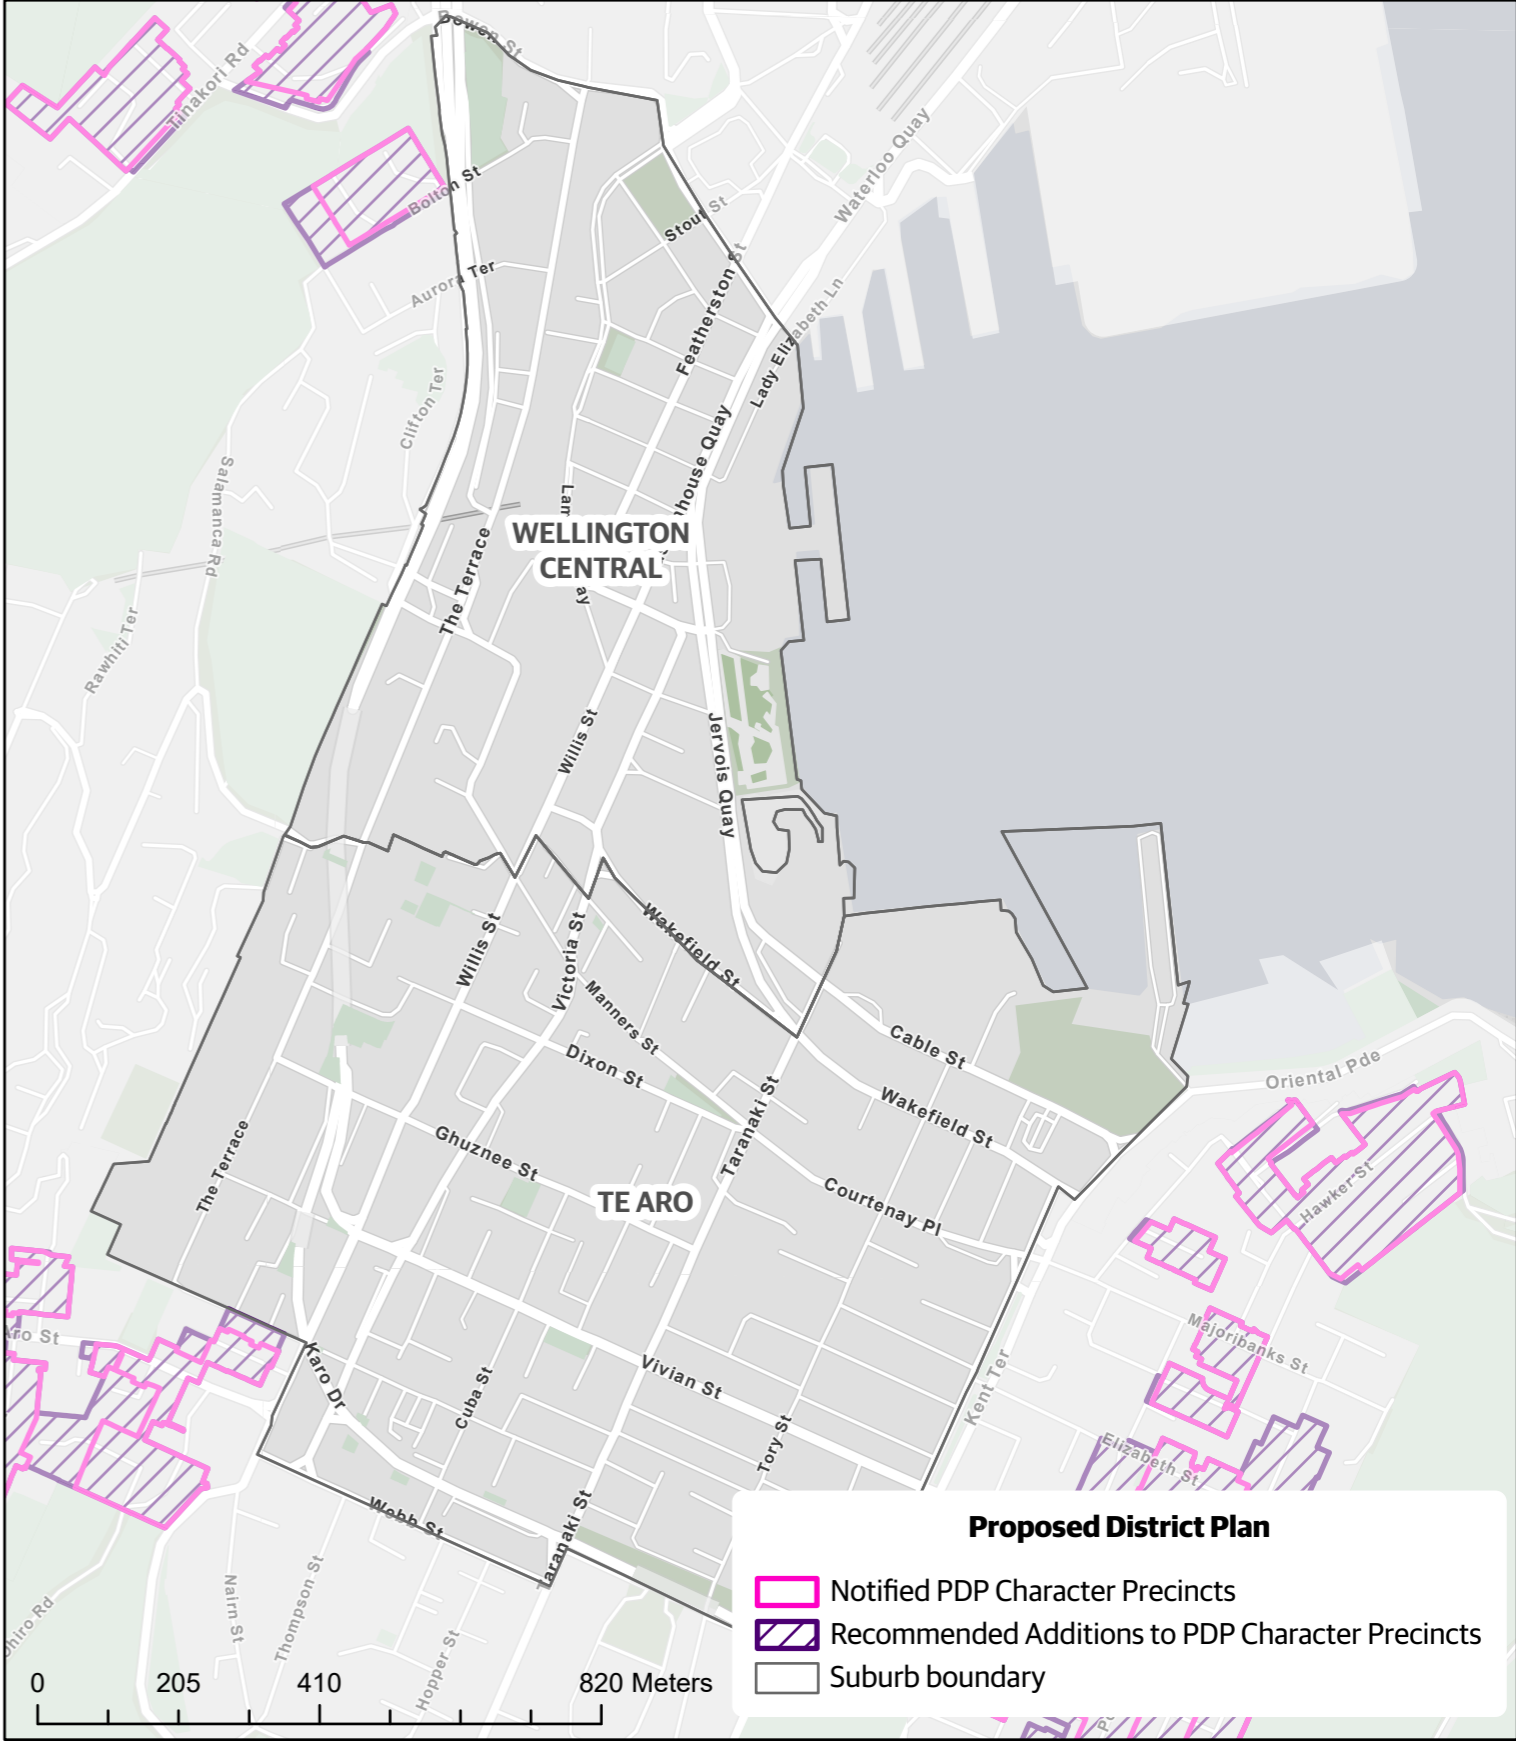

Operative District Plan Pre-1930 Character Areas vs Proposed District Plan Character Precincts - Berhampore

Date: 24/02/2023

Created by: City Insights GIS Team

Contact: District.Plan@wcc.govt.nz

Base map credits: Esri Community Maps Contributors, LINZ, Stats NZ, Esri, HERE, Garmin, Foursquare, METI/NASA, USGS

Section 42A Report Character Precincts

Operative District Plan Pre-1930 Character Areas vs Proposed District Plan Character Precincts - Wellington Central and Te Aro

Date: 24/02/2023

Created by: City Insights GIS Team