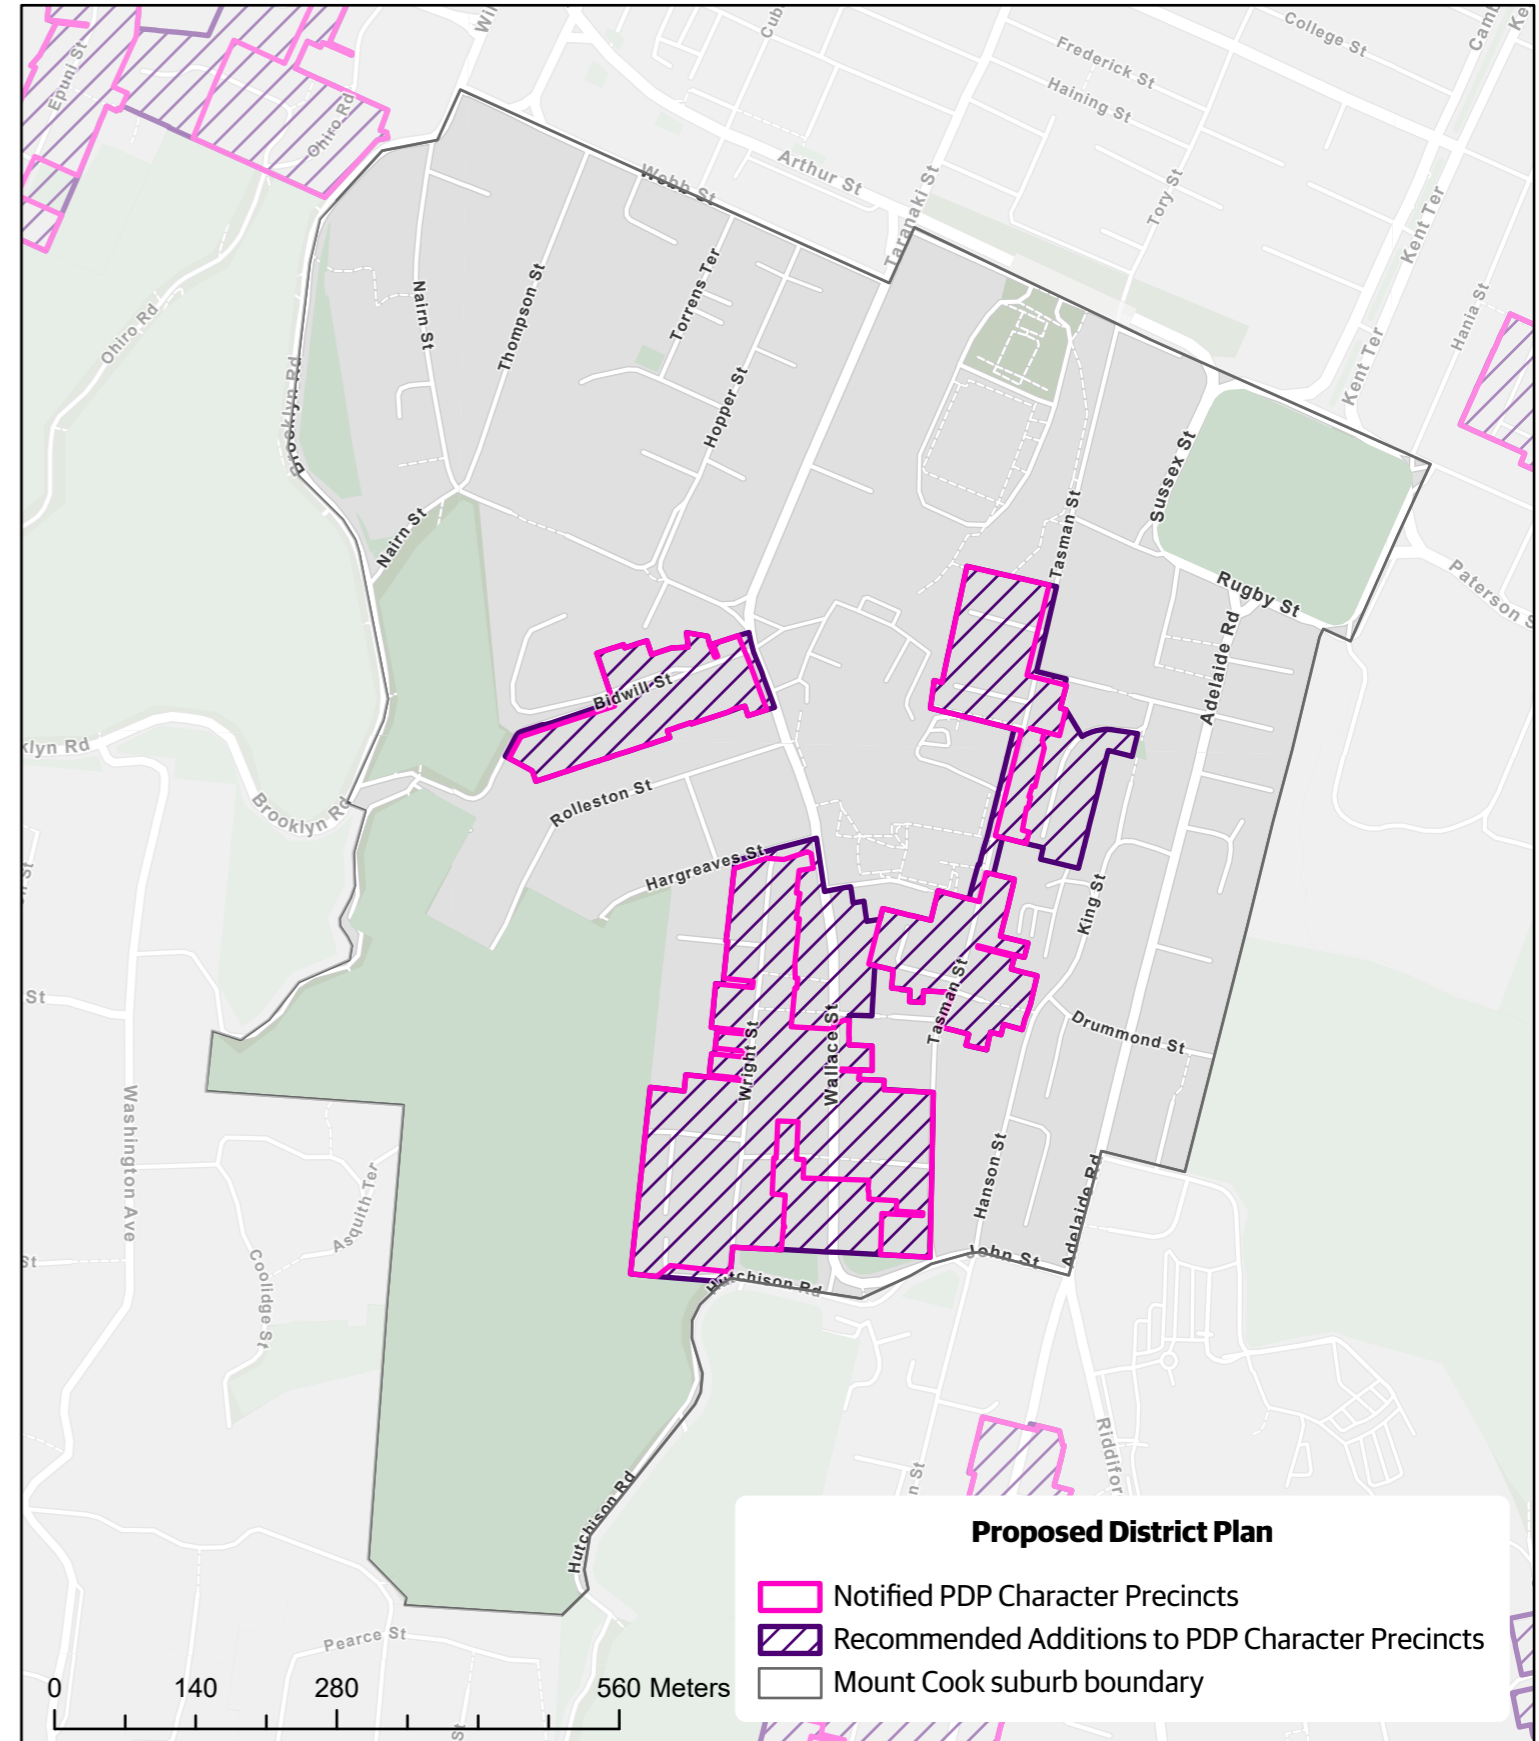

Operative District Plan Pre-1930 Character Areas vs Proposed District Plan Character Precincts - Berhampore

Date: 24/02/2023

Created by: City Insights GIS Team

Contact: District.Plan@wcc.govt.nz

Base map credits: Esri Community Maps Contributors, LINZ, Stats NZ, Esri, HERE, Garmin, Foursquare, METI/NASA, USGS

Section 42A Report Character Precincts

Operative District Plan Pre-1930 Character Areas vs Proposed District Plan Character Precincts - Wellington Central and Te Aro

Date: 24/02/2023

Created by: City Insights GIS Team

Contact: District.Plan@wcc.govt.nz

Base map credits: Esri Community Maps Contributors, LINZ, Stats NZ, Esri, HERE, Garmin, Foursquare, METI/NASA, USGS

Operative District Plan Pre-1930 Character Areas vs Proposed District Plan Character Precincts - Mount Cook

Date: 24/02/2023

Created by: City Insights GIS Team

Contact: District.Plan@wcc.govt.nz

Base map credits: Esri Community Maps Contributors, LINZ, Stats NZ, Esri, HERE, Garmin, Foursquare, METI/NASA, USGS

Operative District Plan Pre-1930 Character Areas vs Proposed District Plan Character Precincts - Mount Victoria