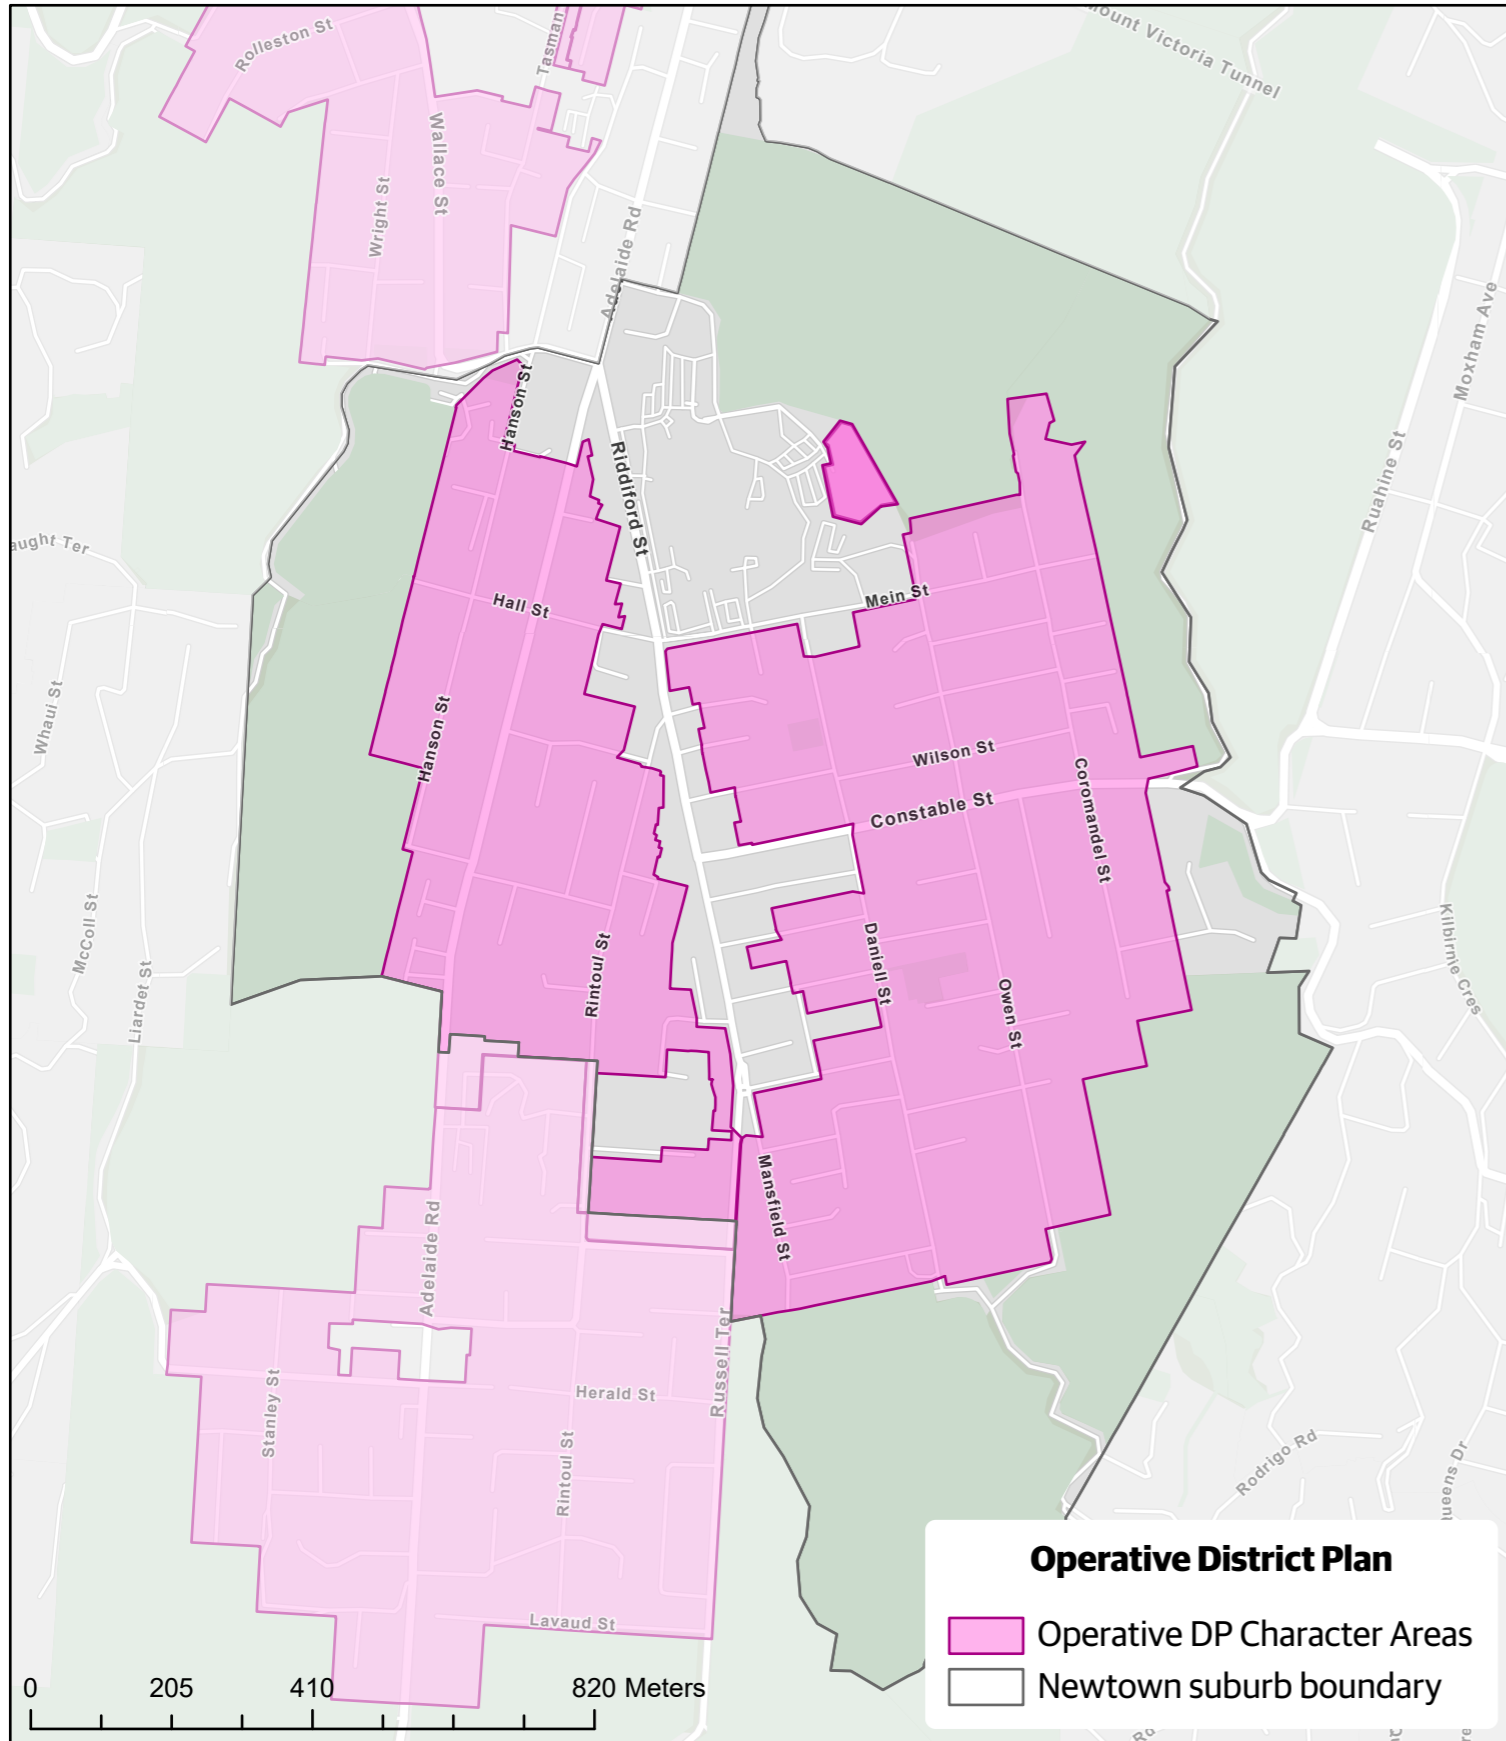

Operative District Plan Pre-1930 Character Areas vs Proposed District Plan Character Precincts - Newtown

Date: 24/02/2023

Created by: City Insights GIS Team

Contact: District.Plan@wcc.govt.nz

Base map credits: Esri Community Maps Contributors, LINZ, Stats NZ, Esri, HERE, Garmin, Foursquare, METI/NASA, USGS