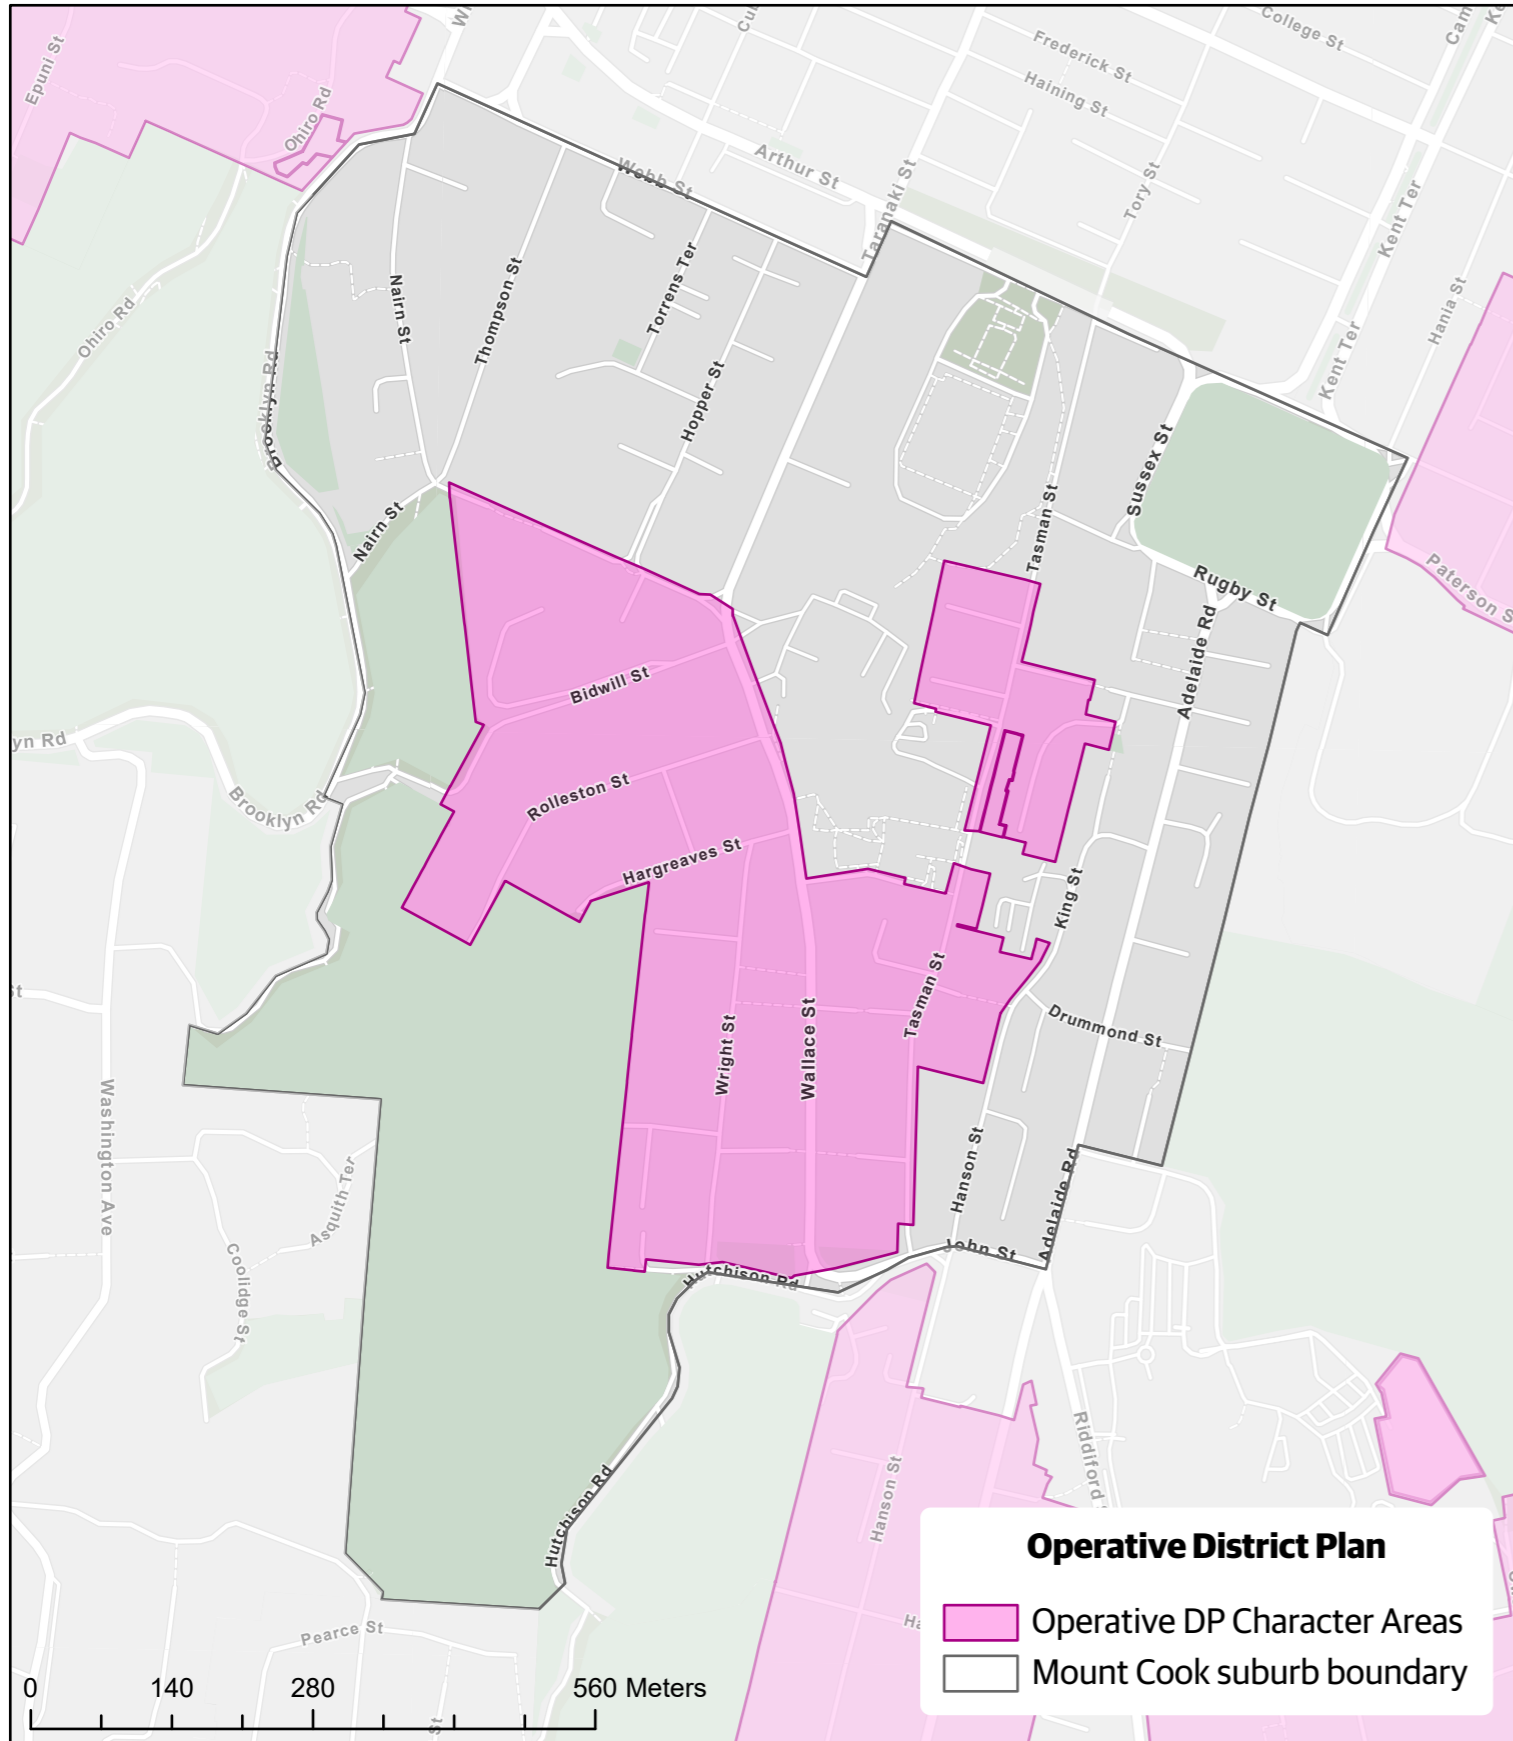

Operative District Plan Pre-1930 Character Areas vs Proposed District Plan Character Precincts - Berhampore

Date: 24/02/2023

Created by: City Insights GIS Team

Contact: District.Plan@wcc.govt.nz

Base map credits: Esri Community Maps Contributors, LINZ, Stats NZ, Esri, HERE, Garmin, Foursquare, METI/NASA, USGS

Section 42A Report Character Precincts

Operative District Plan Pre-1930 Character Areas vs Proposed District Plan Character Precincts - Wellington Central and Te Aro

Date: 24/02/2023

Created by: City Insights GIS Team

Contact: District.Plan@wcc.govt.nz

Base map credits: Esri Community Maps Contributors, LINZ, Stats NZ, Esri, HERE, Garmin, Foursquare, METI/NASA, USGS

Operative District Plan Pre-1930 Character Areas vs Proposed District Plan Character Precincts - Mount Cook

Date: 24/02/2023

Created by: City Insights GIS Team

Contact: District.Plan@wcc.govt.nz

Base map credits: Esri Community Maps Contributors, LINZ, Stats NZ, Esri, HERE, Garmin, Foursquare, METI/NASA, USGS

Operative District Plan Pre-1930 Character Areas vs Proposed District Plan Character Precincts - Mount Victoria