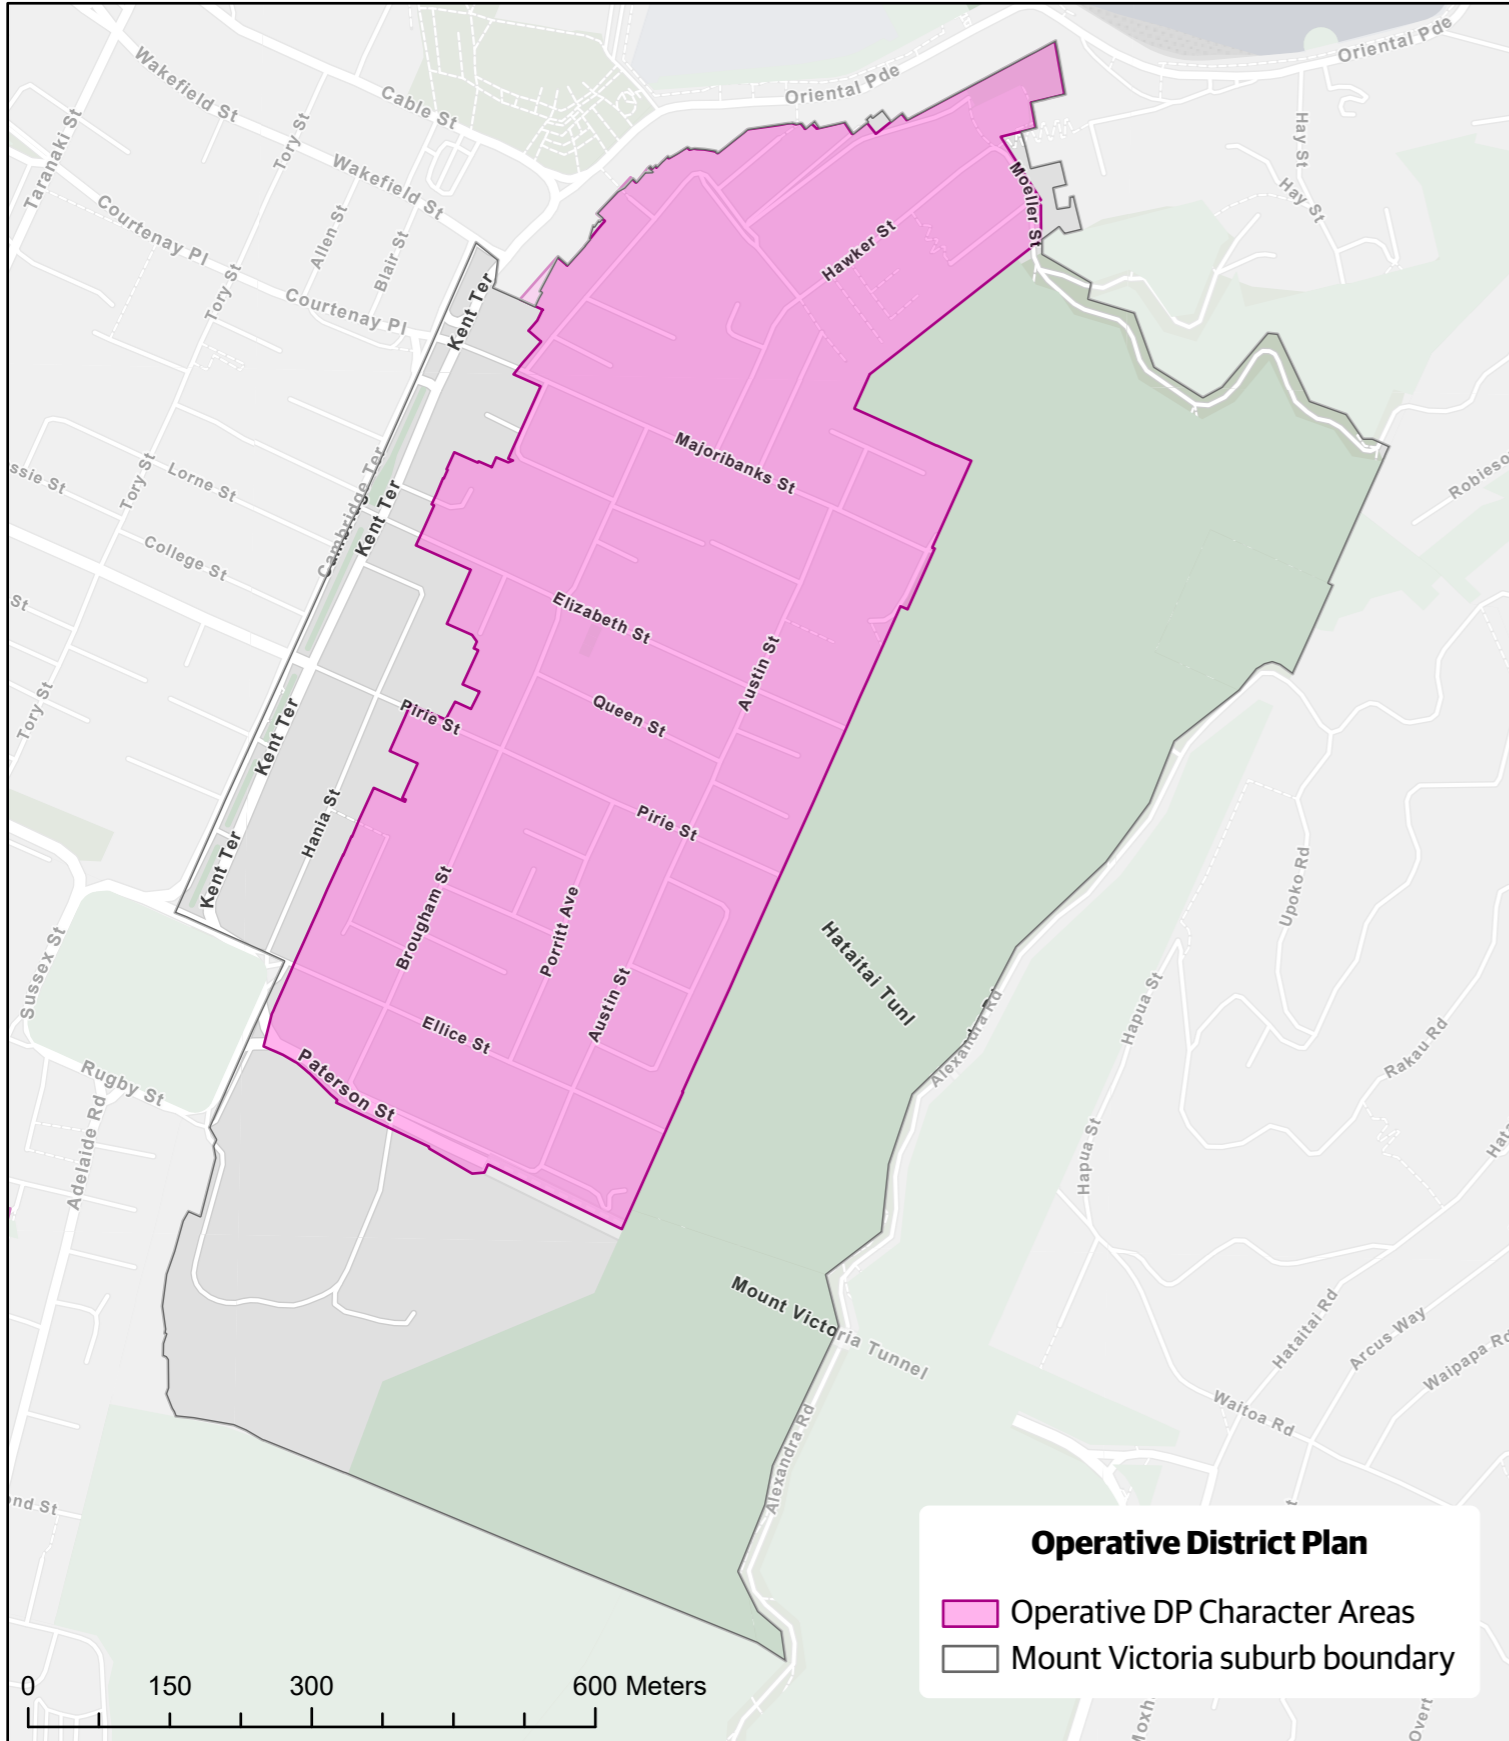

Operative District Plan Pre-1930 Character Areas vs Proposed District Plan Character Precincts - Berhampore

Date: 24/02/2023

Created by: City Insights GIS Team

Contact: District.Plan@wcc.govt.nz

Base map credits: Esri Community Maps Contributors, LINZ, Stats NZ, Esri, HERE, Garmin, Foursquare, METI/NASA, USGS

Contact: District.Plan@wcc.govt.nz

Base map credits: Esri Community Maps Contributors, LINZ, Stats NZ, Esri, HERE, Garmin, Foursquare, METI/NASA, USGS

Operative District Plan Pre-1930 Character Areas vs Proposed District Plan Character Precincts - Mount Cook

Date: 24/02/2023

Created by: City Insights GIS Team

Contact: District.Plan@wcc.govt.nz

Base map credits: Esri Community Maps Contributors, LINZ, Stats NZ, Esri, HERE, Garmin, Foursquare, METI/NASA, USGS

Operative District Plan Pre-1930 Character Areas vs Proposed District Plan Character Precincts - Mount Victoria