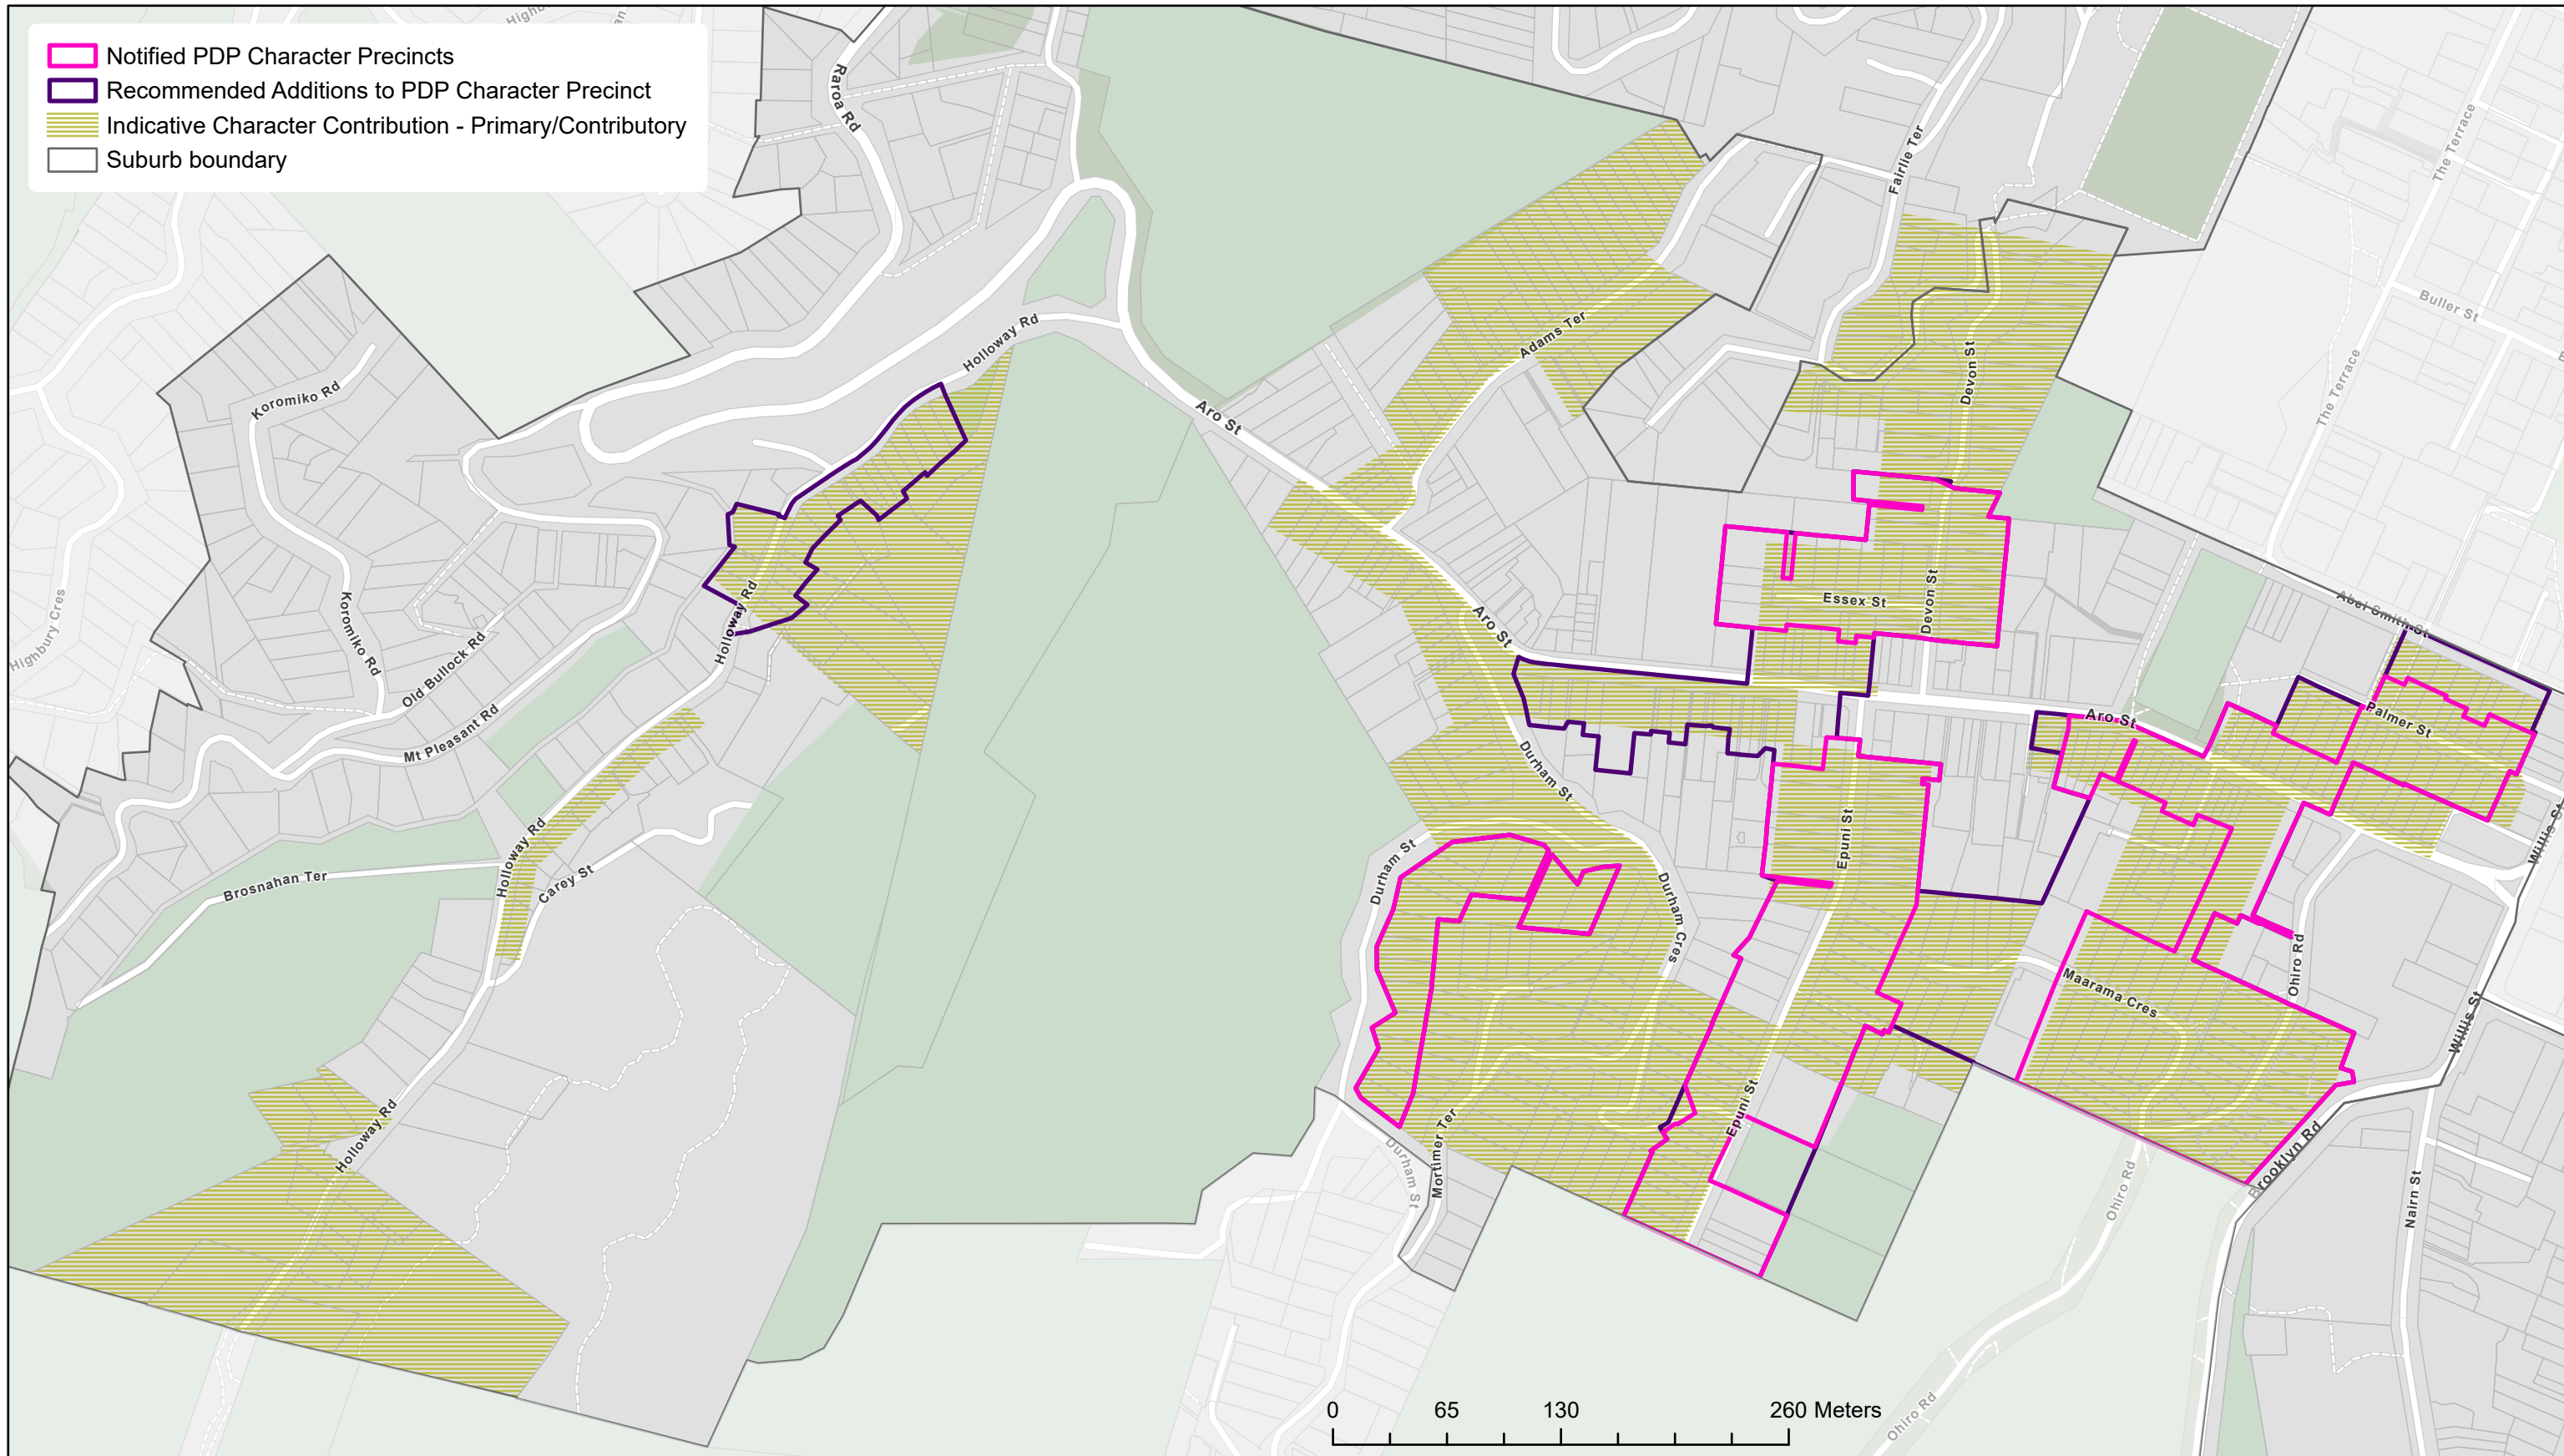

# Section 42A Report Character Precincts

## Proposed District Plan Character Precincts and Indicative Character Contribution by Boffa Miskell – Aro Valley and Holloway Road

Date: 17/03/2023

Created by: City Insights GIS Team

Contact: District.Plan@wcc.govt.nz

Base map credits: Esri Community Maps Contributors, LINZ, Stats NZ, Esri, HERE, Garmin, Foursquare, METI/NASA, USGS

## Proposed District Plan Character Precincts and Indicative Character Contribution by Boffa Miskell - Berhampore

Date: 17/03/2023

Created by: City Insights GIS Team

Contact: District.Plan@wcc.govt.nz

Base map credits: Esri Community Maps Contributors, LINZ, Stats NZ, Esri, HERE, Garmin, Foursquare, METI/NASA, USGS