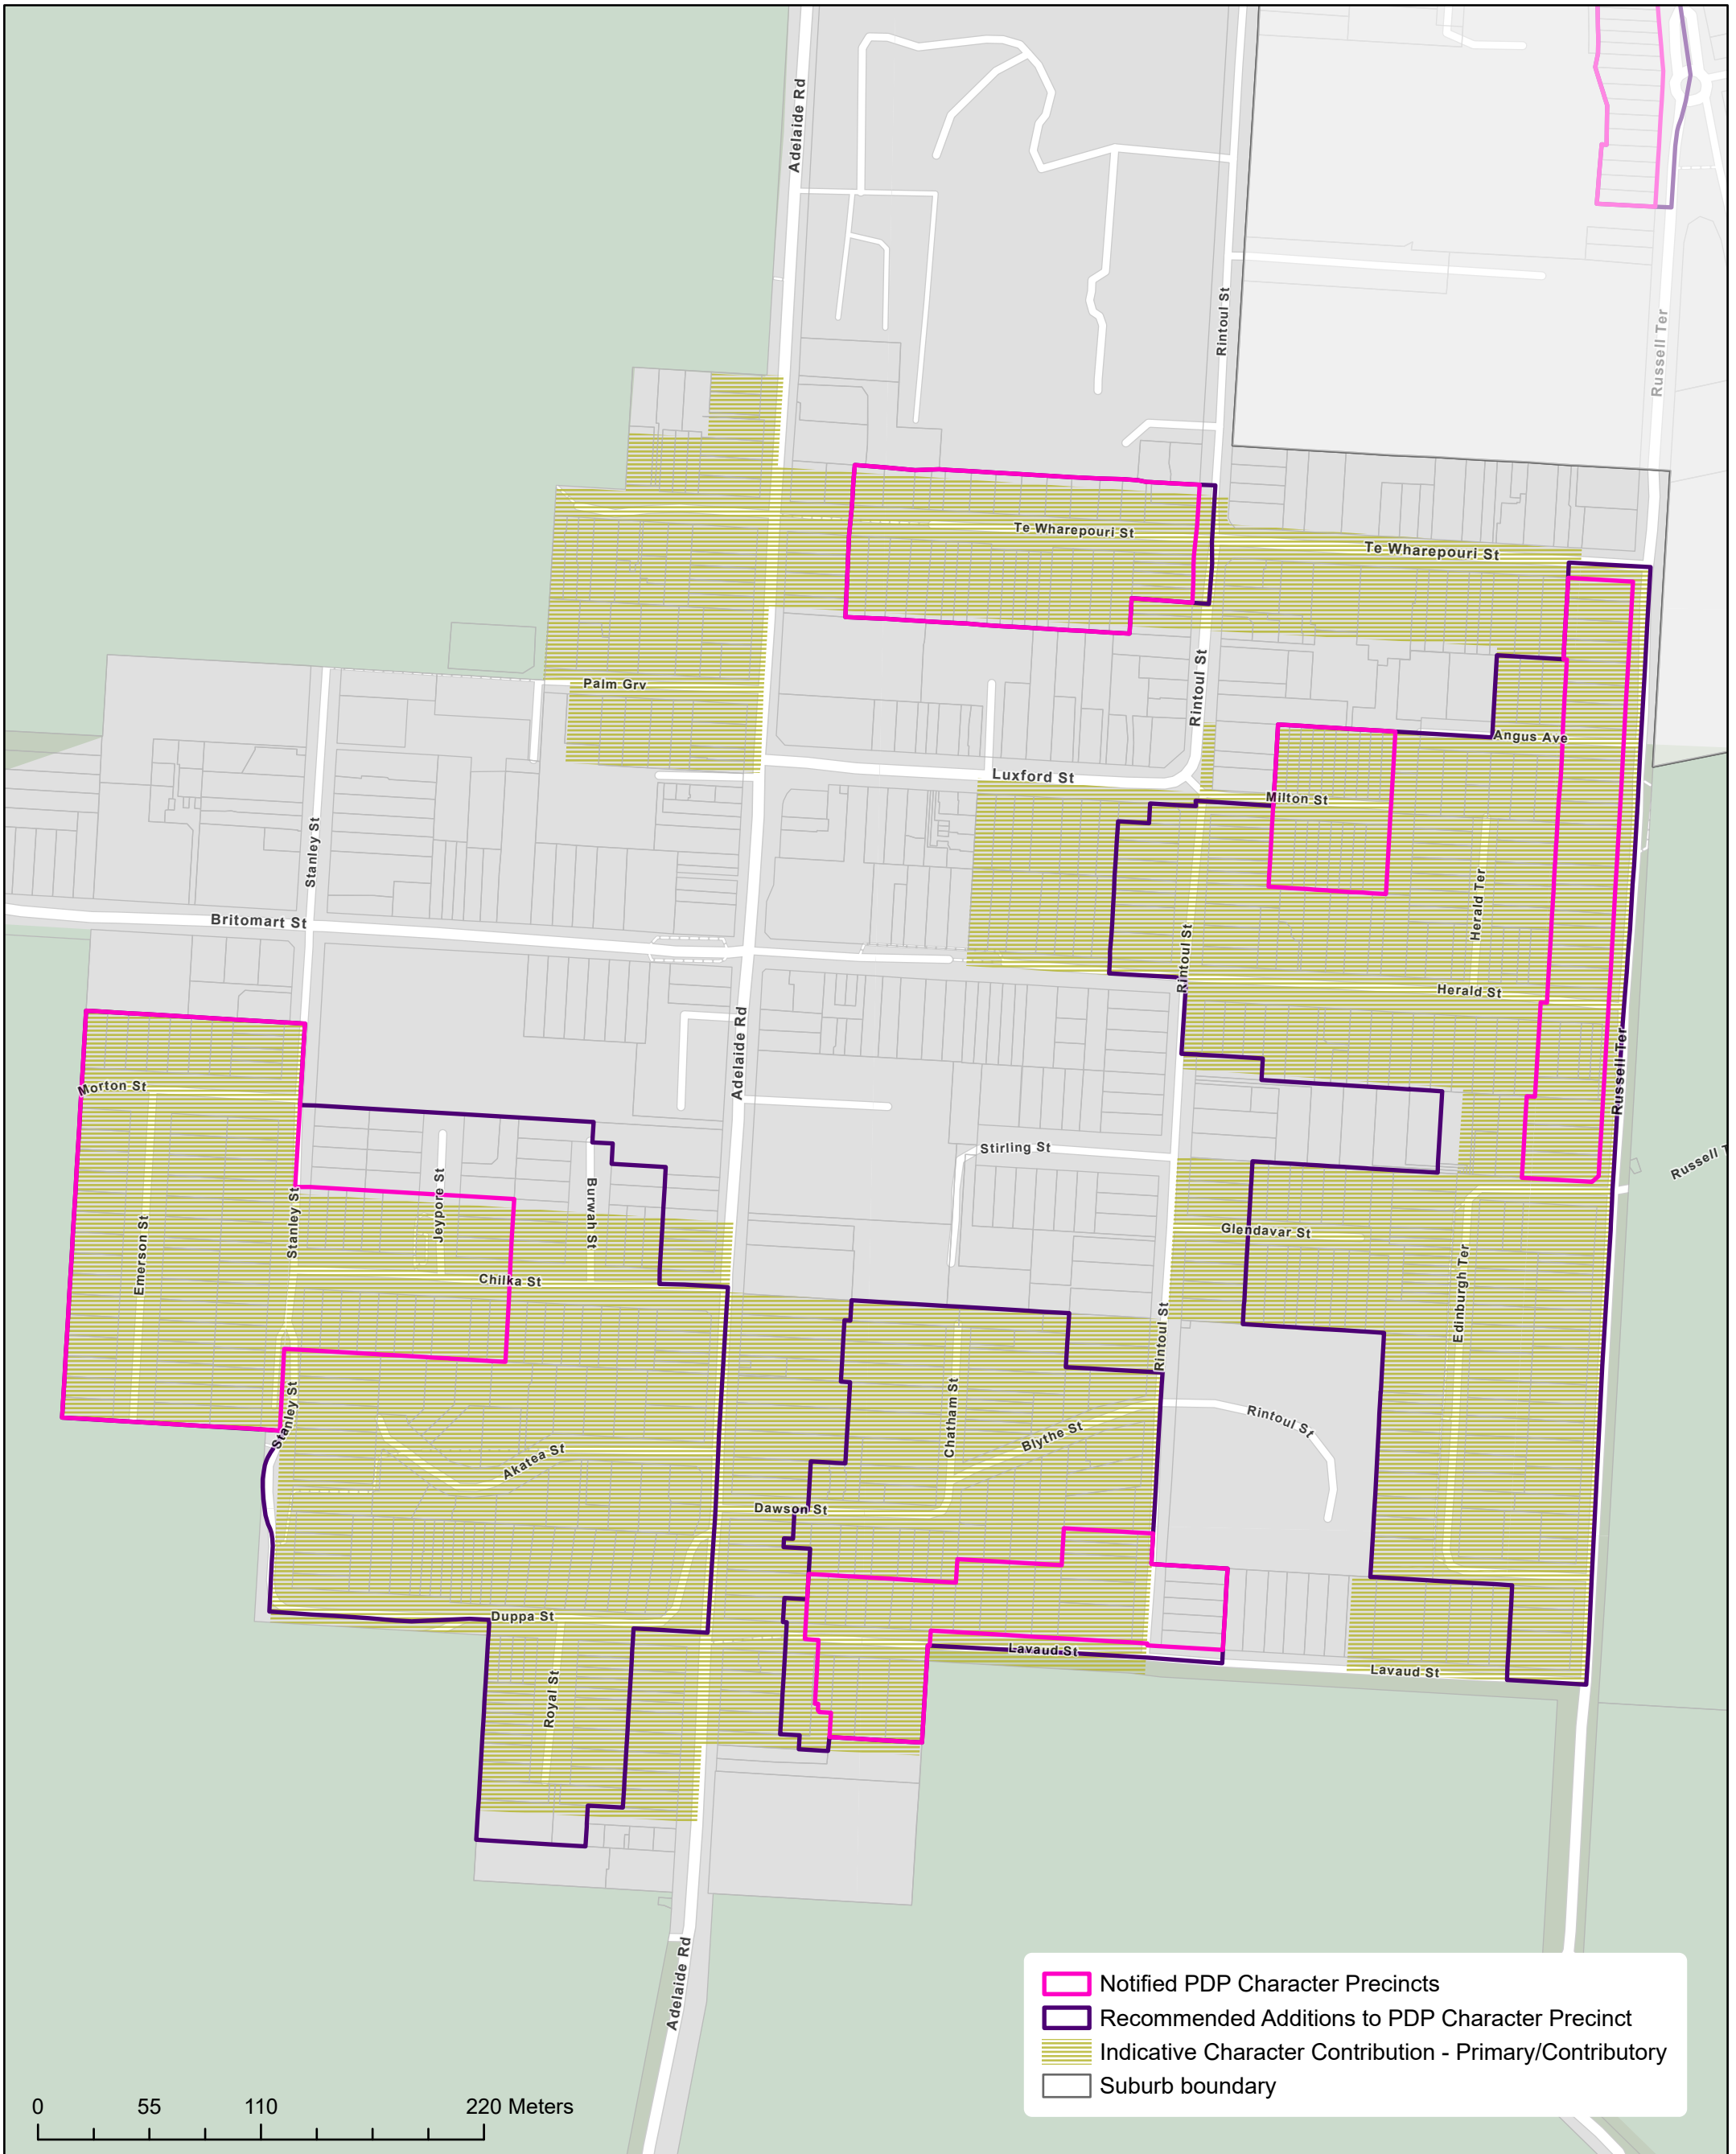

# Section 42A Report Character Precincts

## Proposed District Plan Character Precincts and Indicative Character Contribution by Boffa Miskell – Aro Valley and Holloway Road

Date: 17/03/2023

Created by: City Insights GIS Team

Contact: District.Plan@wcc.govt.nz

Base map credits: Esri Community Maps Contributors, LINZ, Stats NZ, Esri, HERE, Garmin, Foursquare, METI/NASA, USGS

## Proposed District Plan Character Precincts and Indicative Character Contribution by Boffa Miskell - Berhampore

Date: 17/03/2023

Created by: City Insights GIS Team

Contact: District.Plan@wcc.govt.nz

Base map credits: Esri Community Maps Contributors, LINZ, Stats NZ, Esri, HERE, Garmin, Foursquare, METI/NASA, USGS