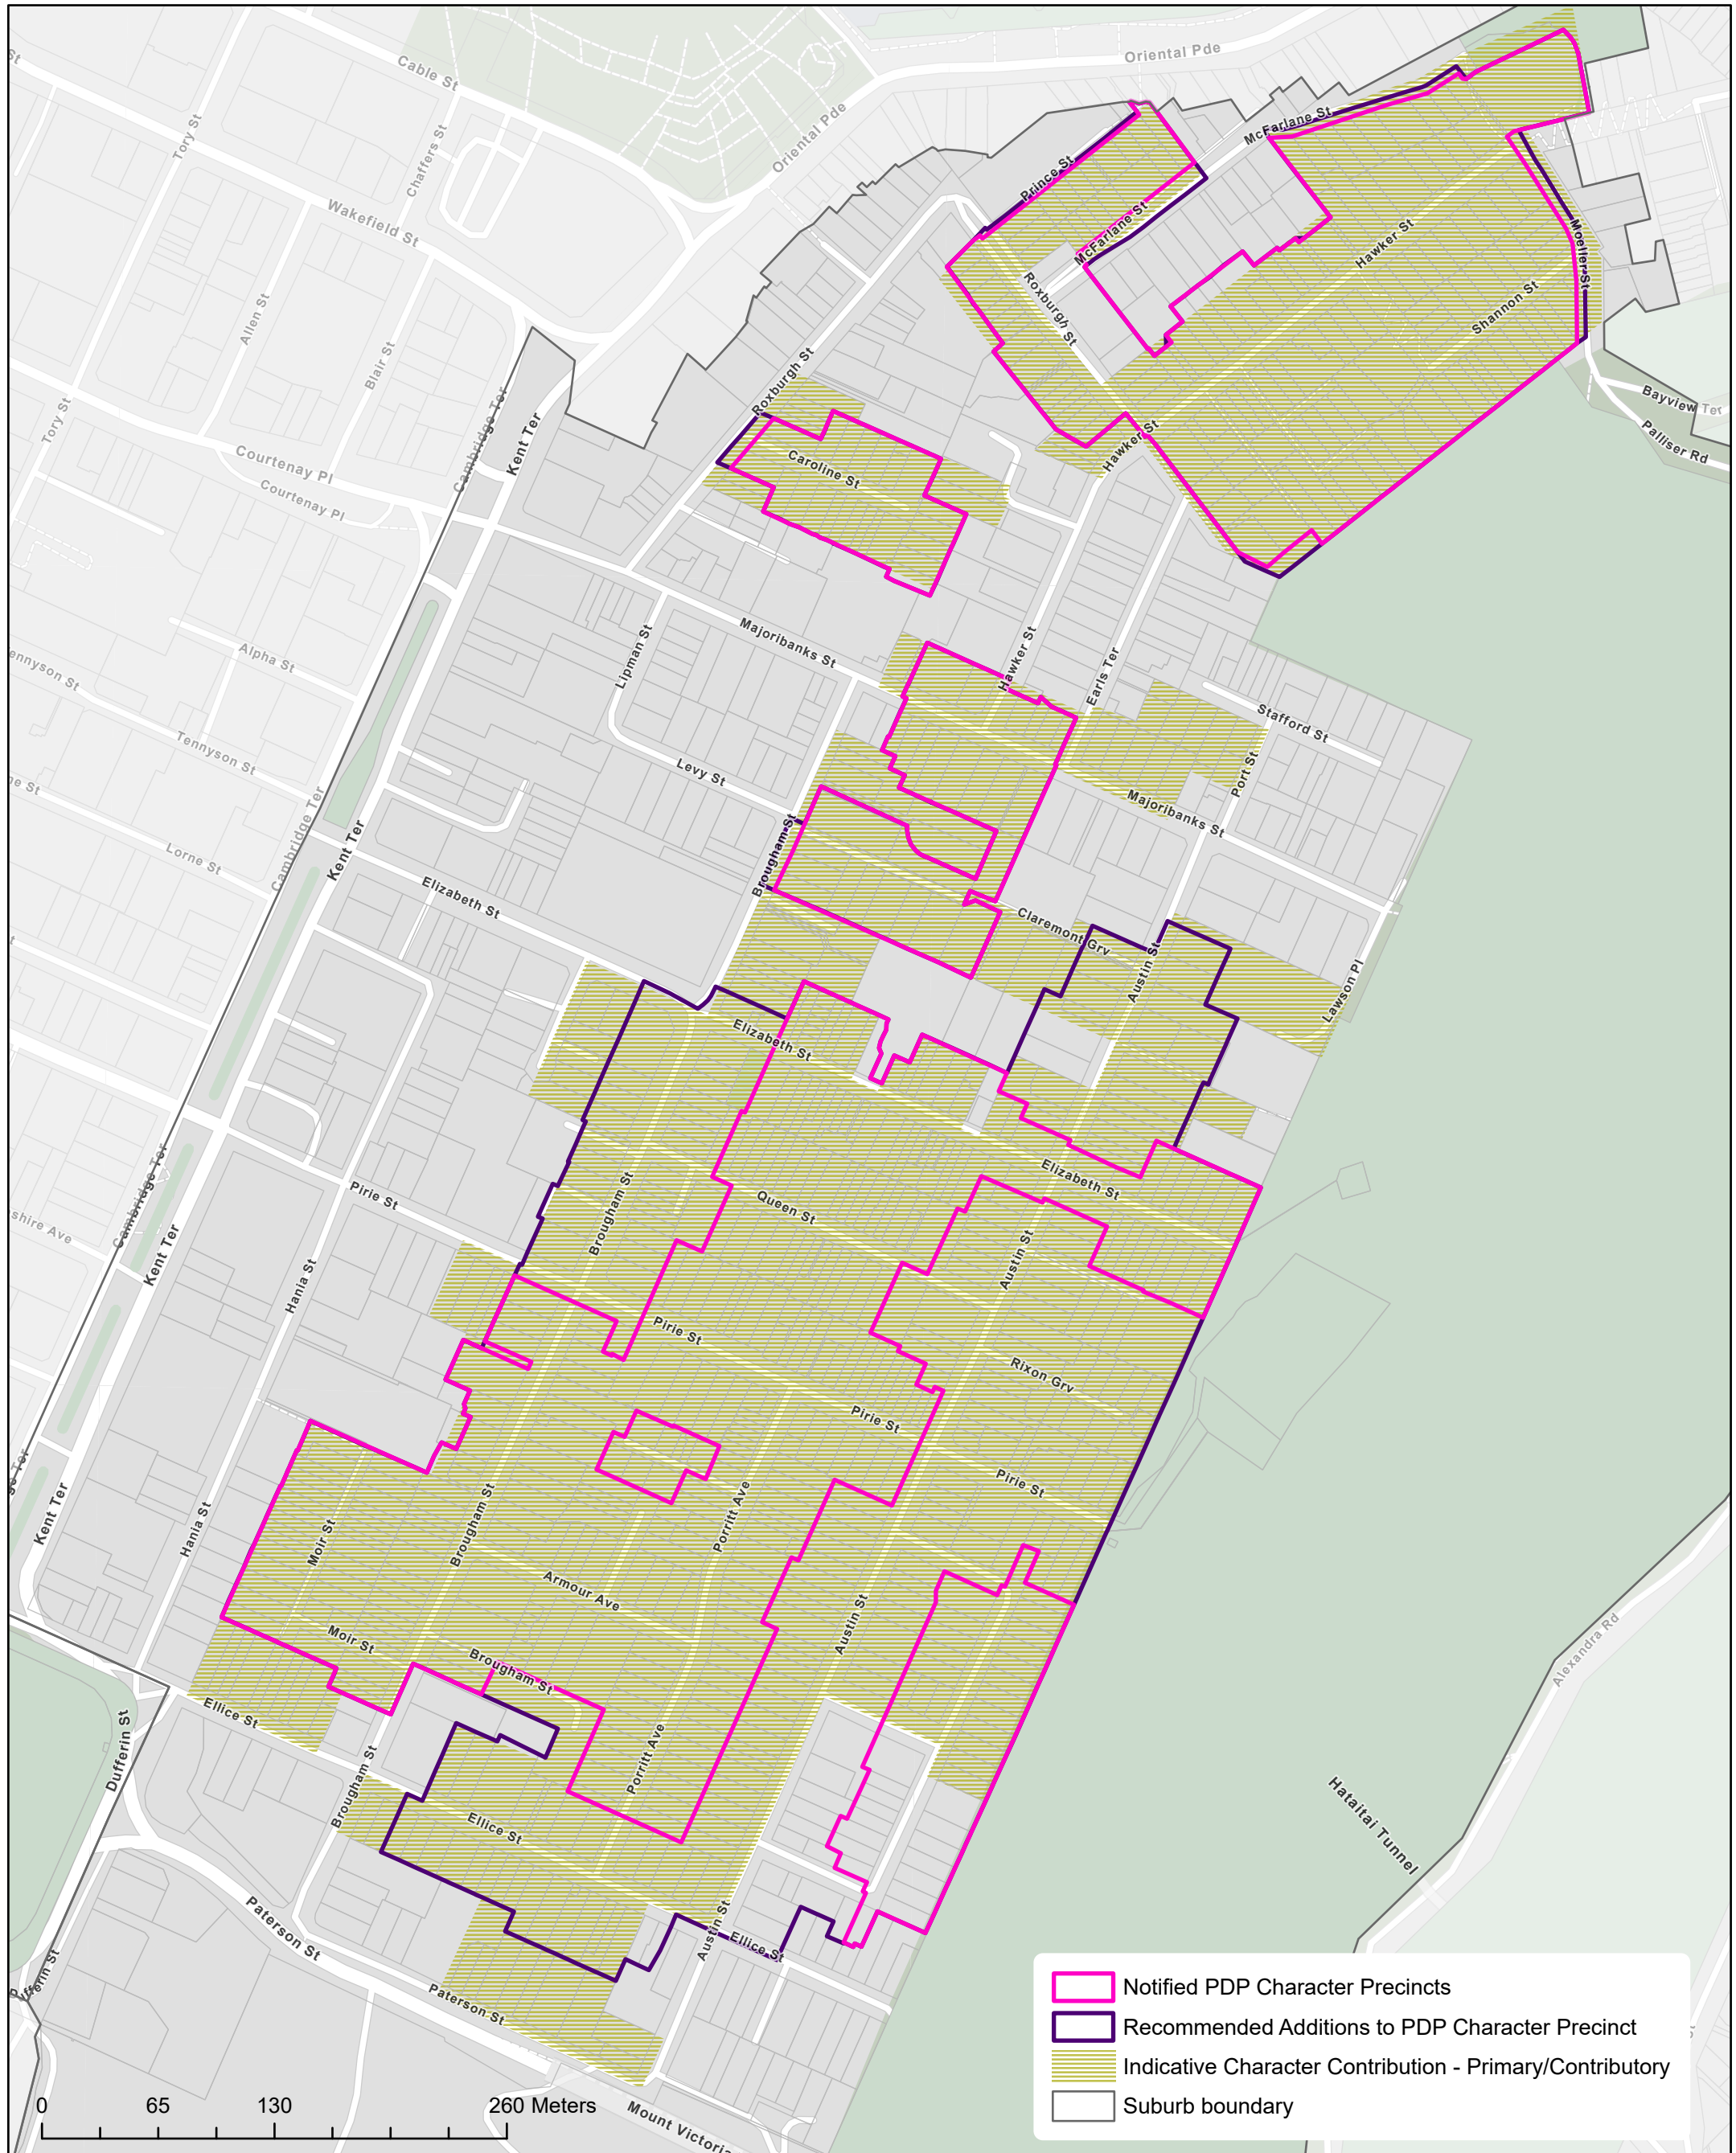

Base map credits: Esri Community Maps Contributors, LINZ, Stats NZ, Esri, HERE, Garmin, Foursquare, METI/NASA, USGS

## Proposed District Plan Character Precincts and Indicative Character Contribution by Boffa Miskell - Berhampore

Date: 17/03/2023

Created by: City Insights GIS Team

Contact: District.Plan@wcc.govt.nz

Base map credits: Esri Community Maps Contributors, LINZ, Stats NZ, Esri, HERE, Garmin, Foursquare, METI/NASA, USGS

## Proposed District Plan Character Precincts and Indicative Character Contribution by Boffa Miskell - Mount Cook

Date: 17/03/2023

Created by: City Insights GIS Team

Contact: District.Plan@wcc.govt.nz

Base map credits: Esri Community Maps Contributors, LINZ, Stats NZ, Esri, HERE, Garmin, Foursquare, METI/NASA, USGS