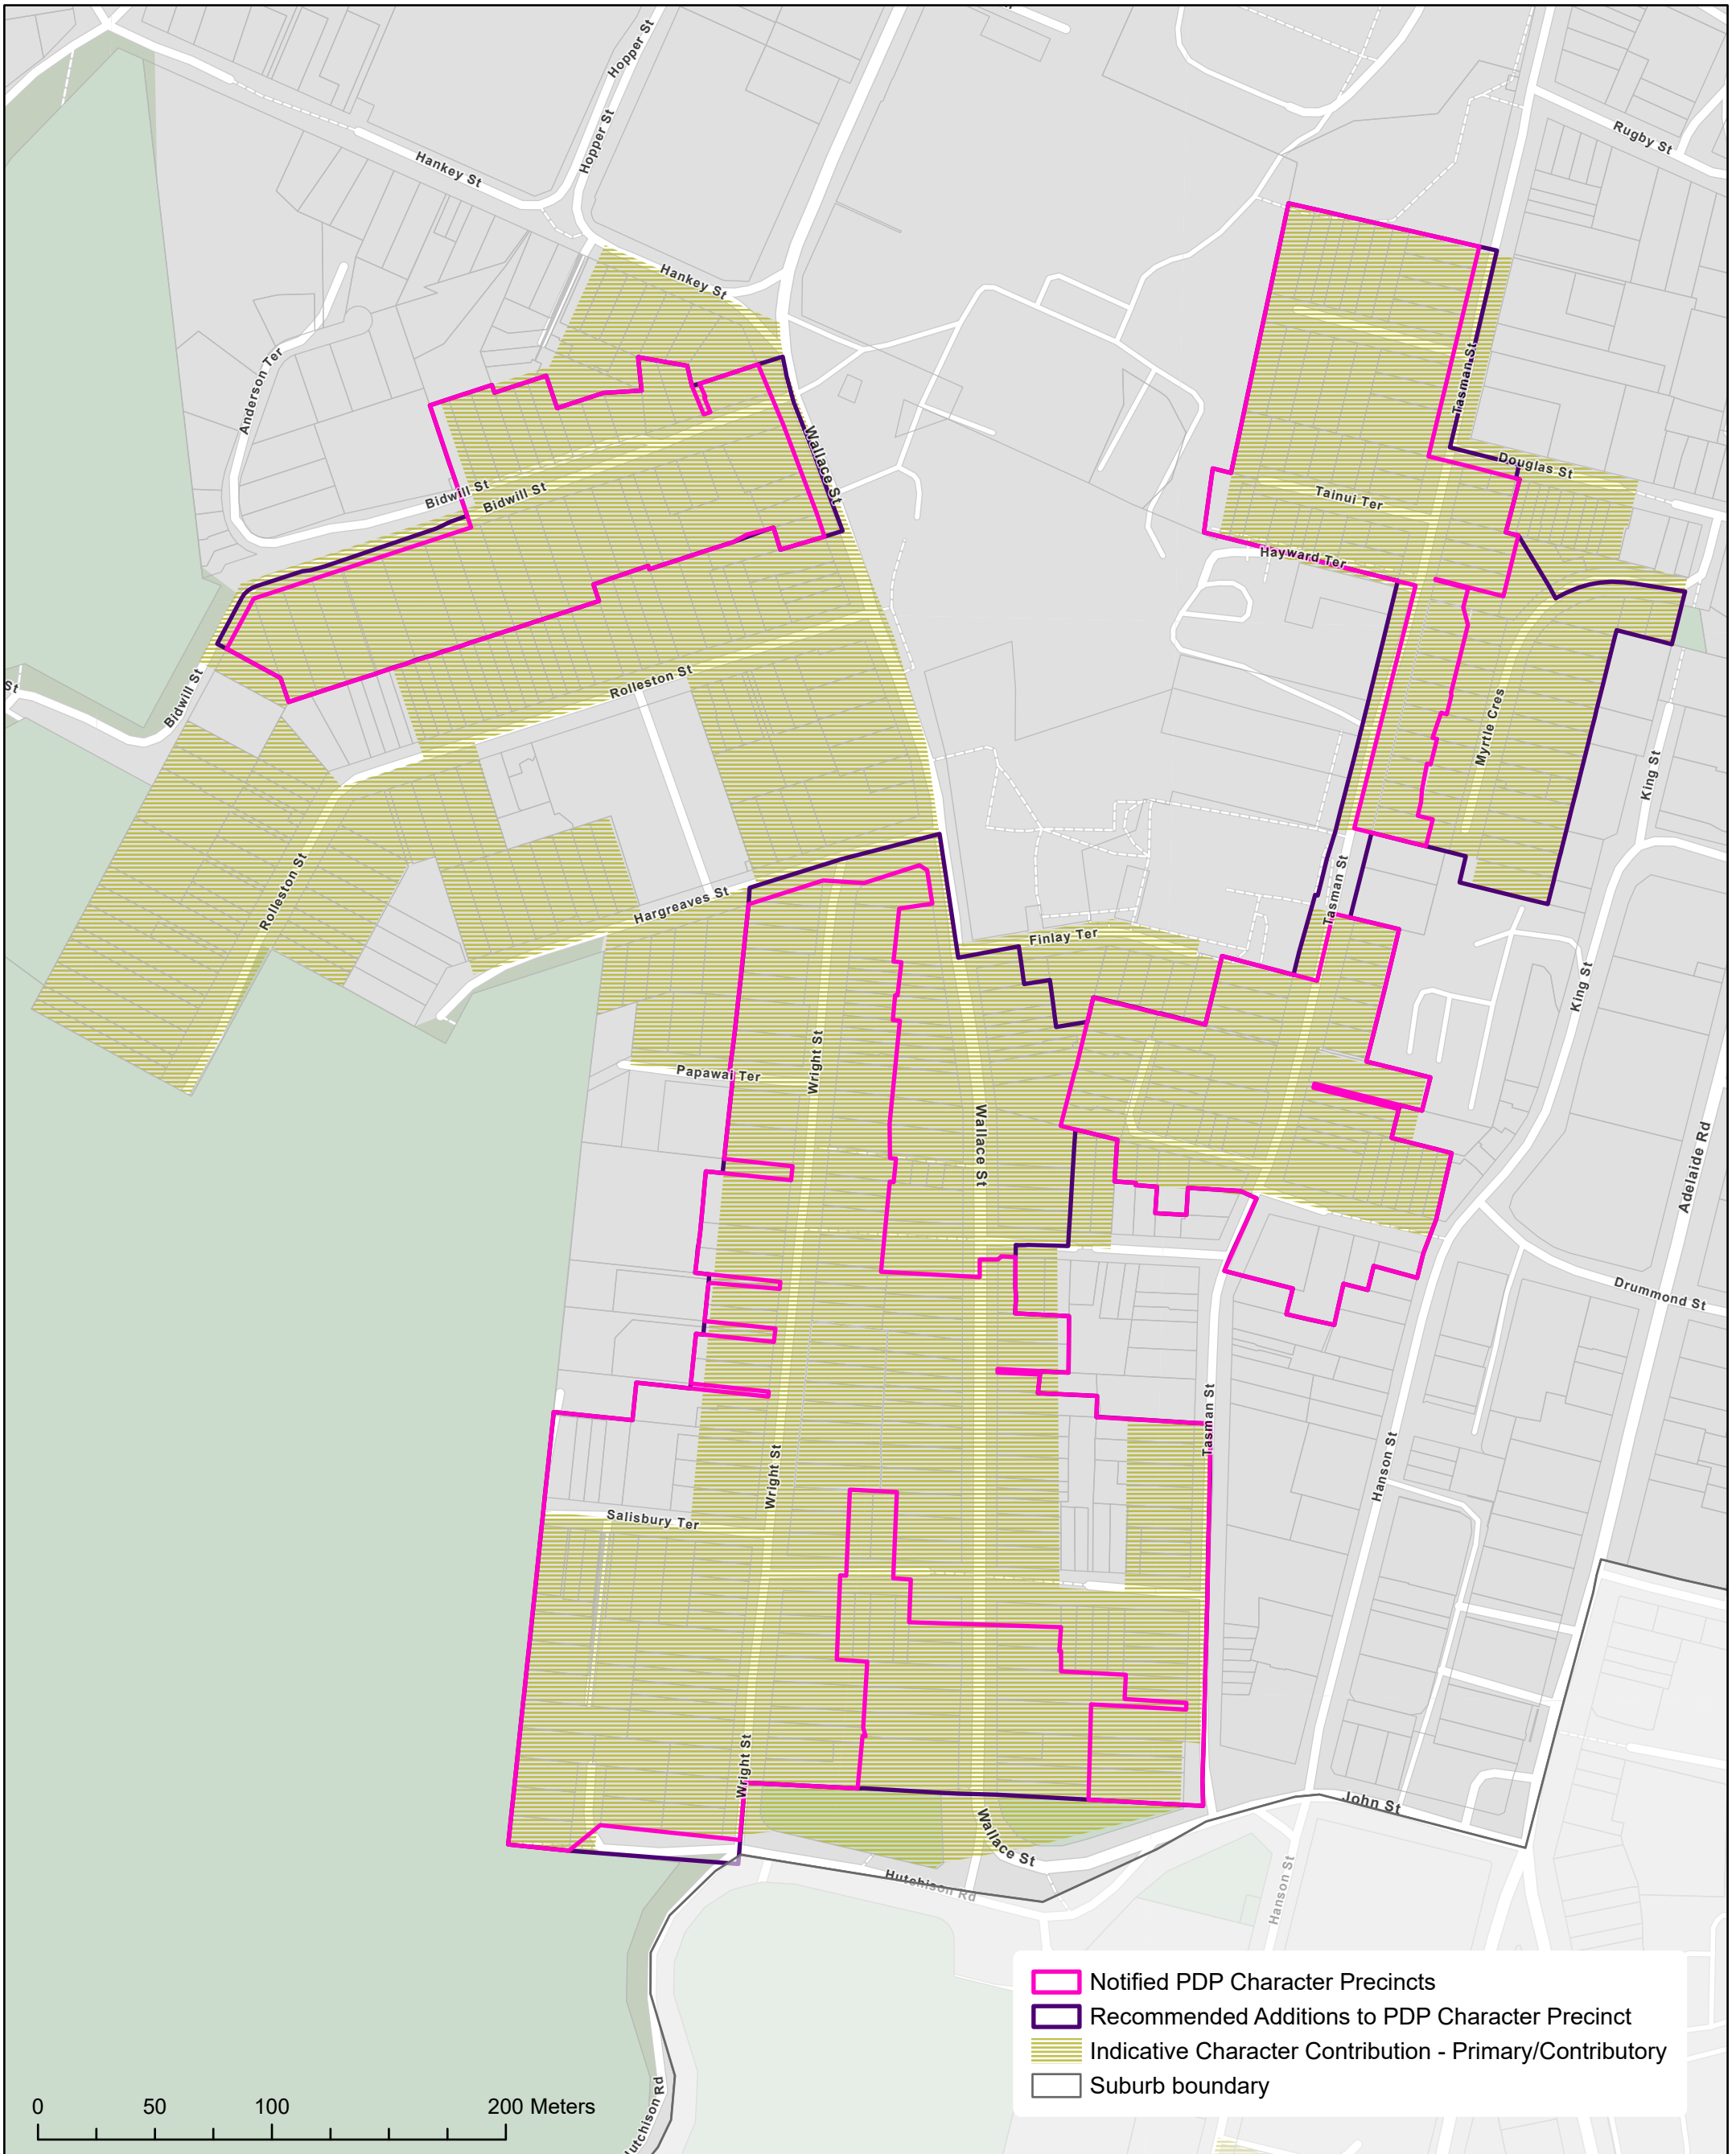

Base map credits: Esri Community Maps Contributors, LINZ, Stats NZ, Esri, HERE, Garmin, Foursquare, METI/NASA, USGS

## Proposed District Plan Character Precincts and Indicative Character Contribution by Boffa Miskell - Berhampore

Date: 17/03/2023

Created by: City Insights GIS Team

Contact: District.Plan@wcc.govt.nz

Base map credits: Esri Community Maps Contributors, LINZ, Stats NZ, Esri, HERE, Garmin, Foursquare, METI/NASA, USGS

## Proposed District Plan Character Precincts and Indicative Character Contribution by Boffa Miskell - Mount Cook

Date: 17/03/2023

Created by: City Insights GIS Team

Contact: District.Plan@wcc.govt.nz

Base map credits: Esri Community Maps Contributors, LINZ, Stats NZ, Esri, HERE, Garmin, Foursquare, METI/NASA, USGS

**Proposed District Plan Character Precincts and Indicative Character Contribution by Boffa Miskell - Mount Victoria**

Date: 17/03/2023

Created by: City Insights GIS Team

Contact: District.Plan@wcc.govt.nz