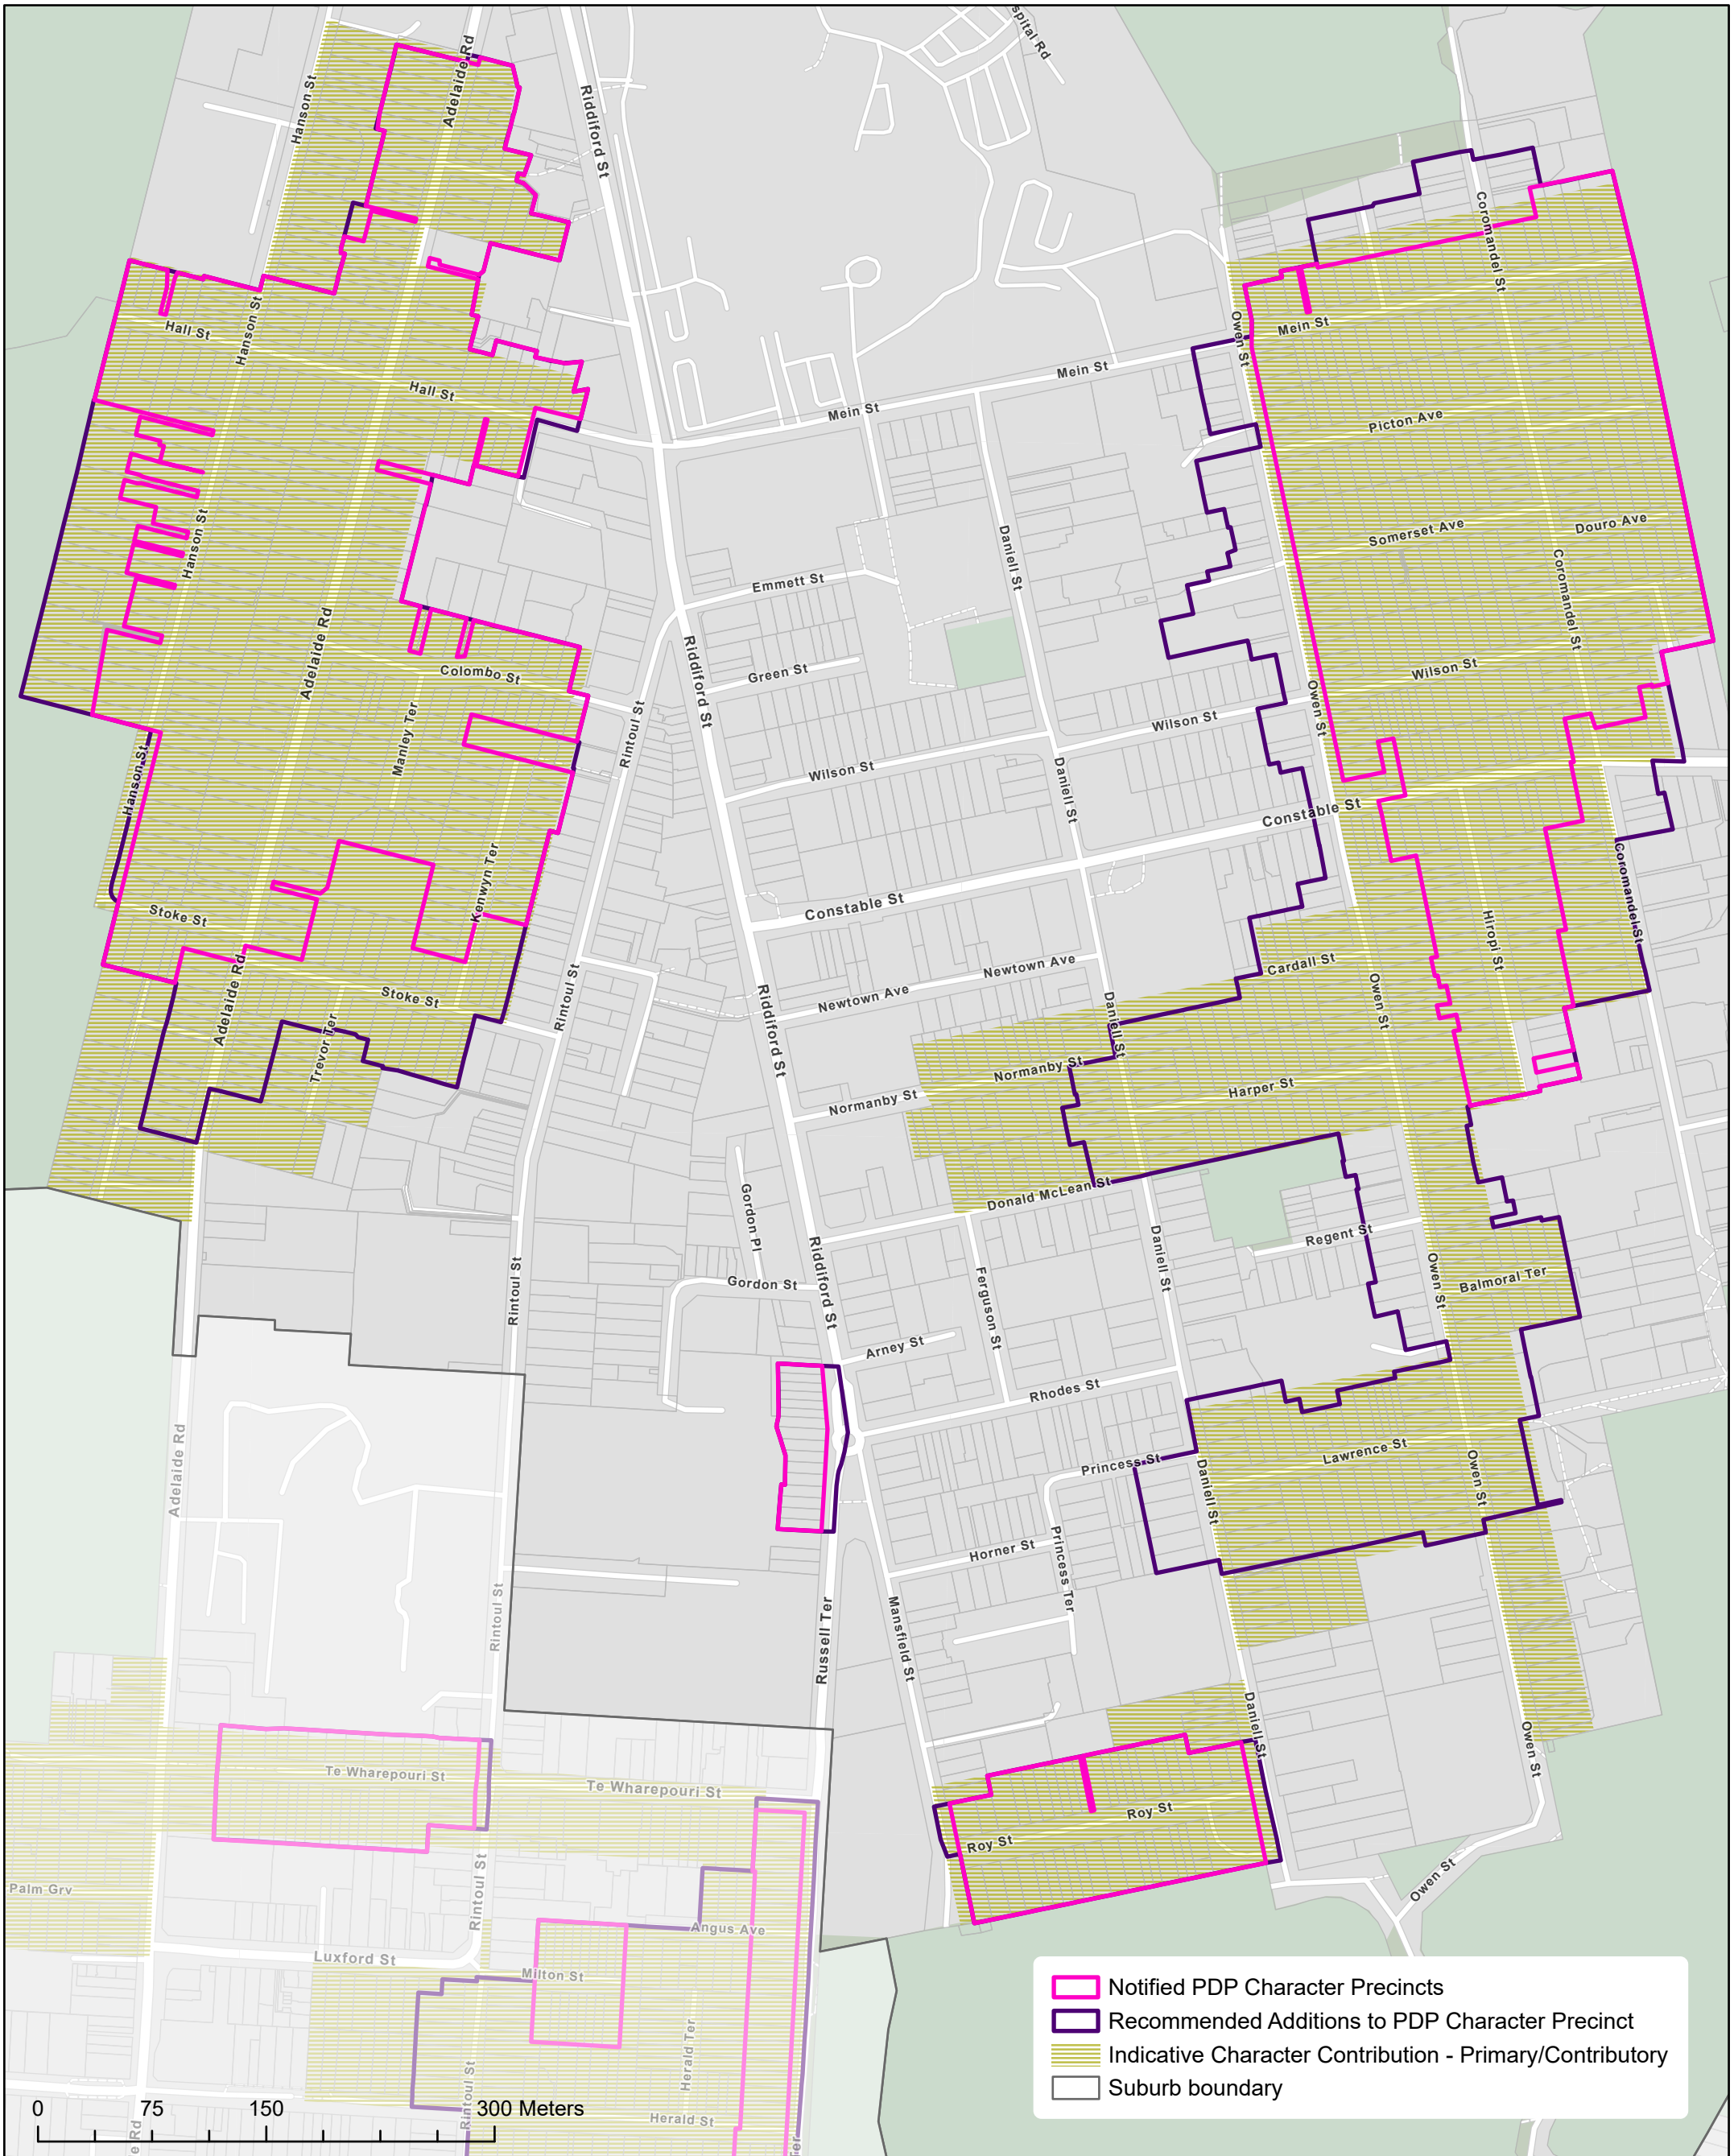

Section 42A Report Character Precincts

Proposed District Plan Character Precincts and Indicative Character Contribution by Boffa Miskell - Newtown

Date: 17/03/2023

Created by: City Insights GIS Team

Contact: District.Plan@wcc.govt.nz

Base map credits: Esri Community Maps Contributors, LINZ, Stats NZ, Esri, HERE, Garmin, Foursquare, METI/NASA, USGS