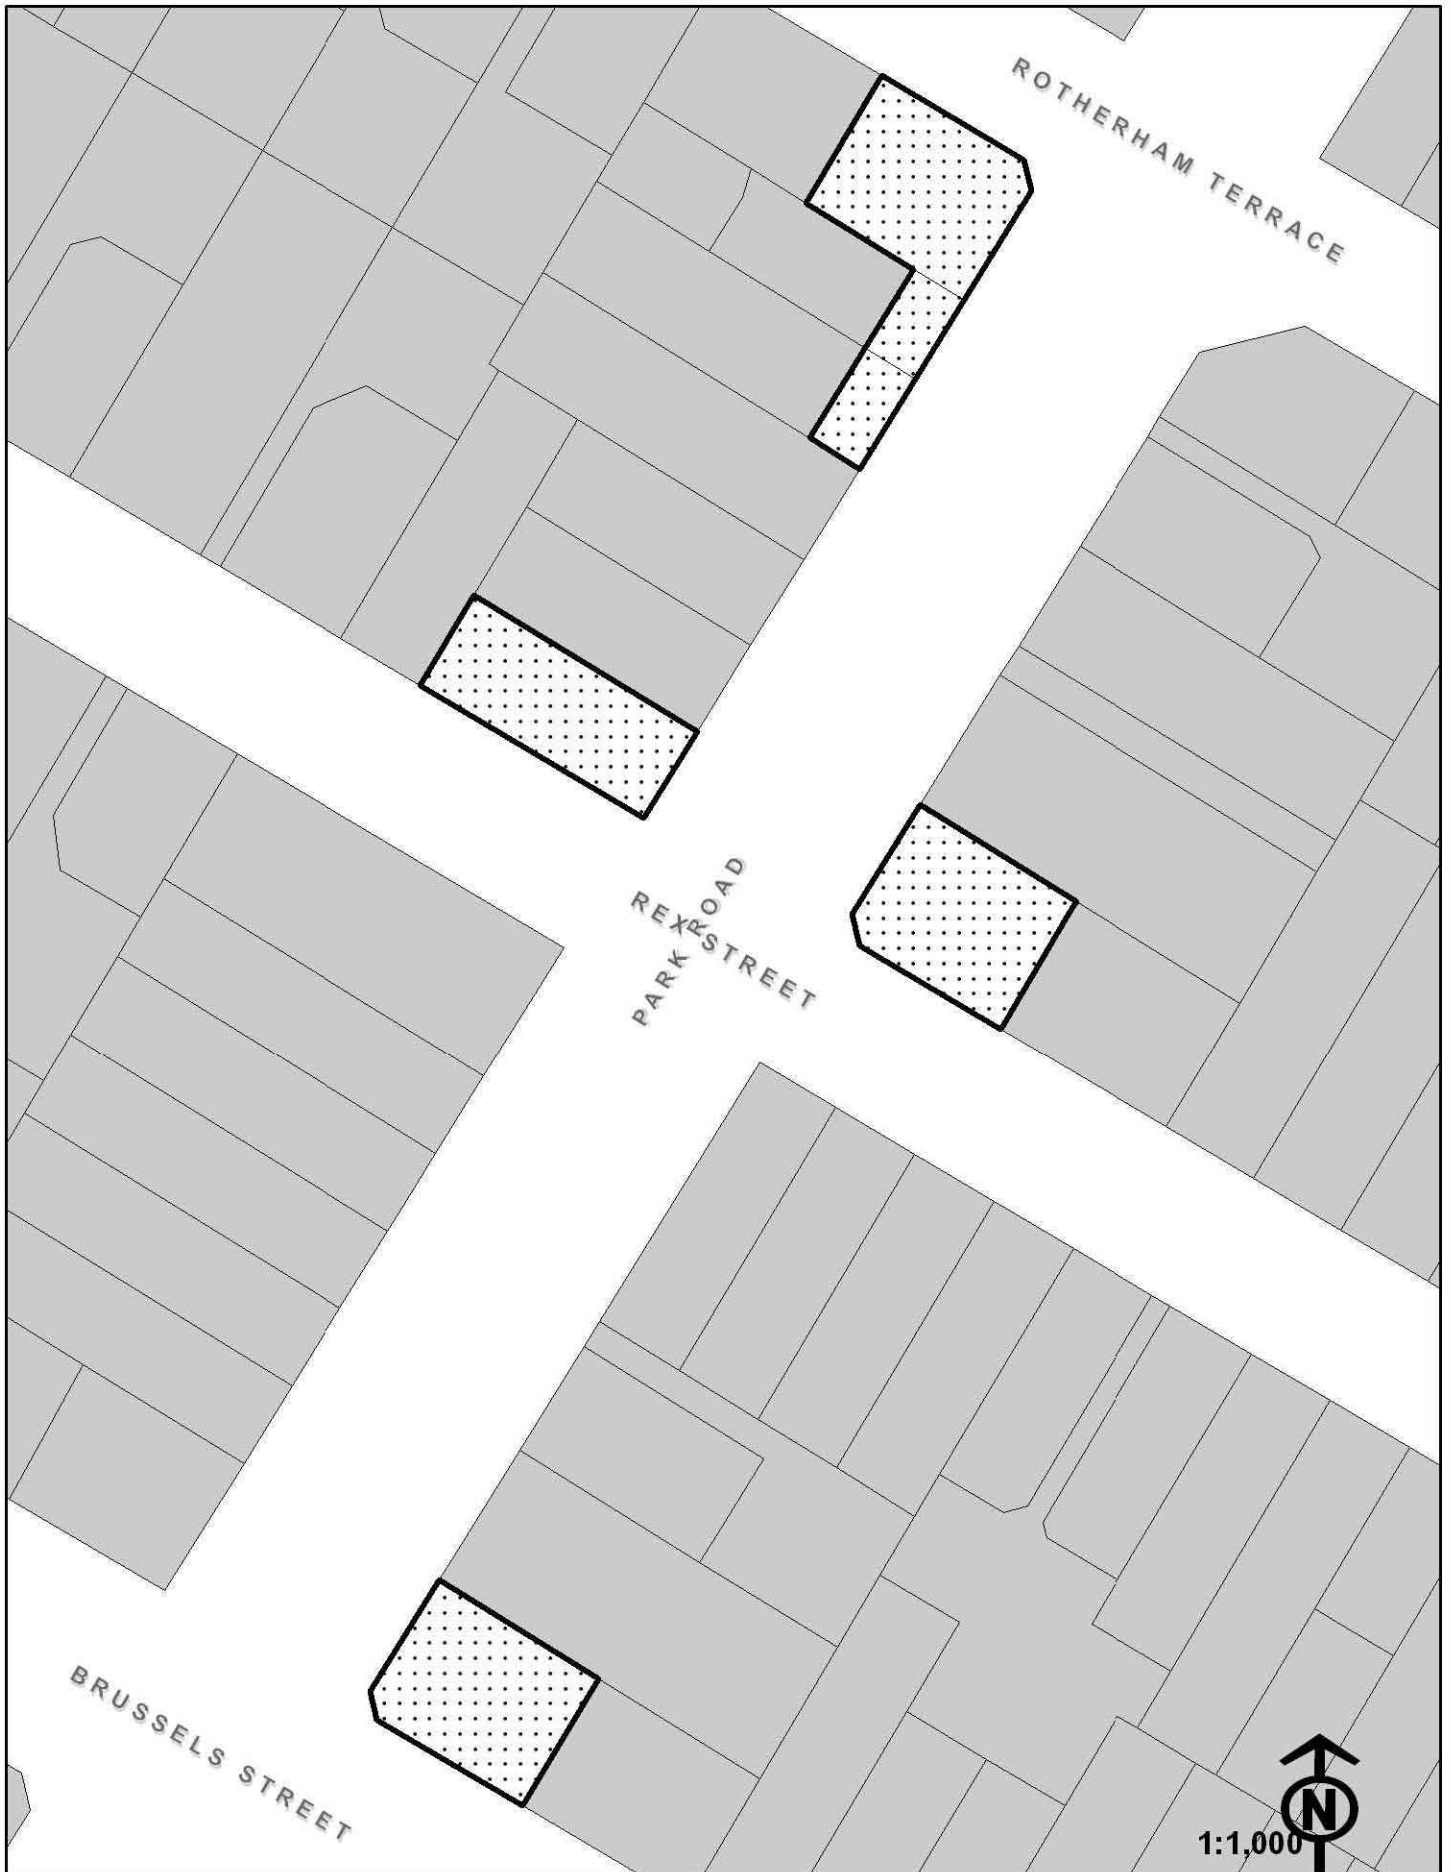

Miramar

Proposed Rezoning

 Outer Residential to Centre

Existing Zoning

 Outer Residential

0 5 10 20
Metres

1:1,000