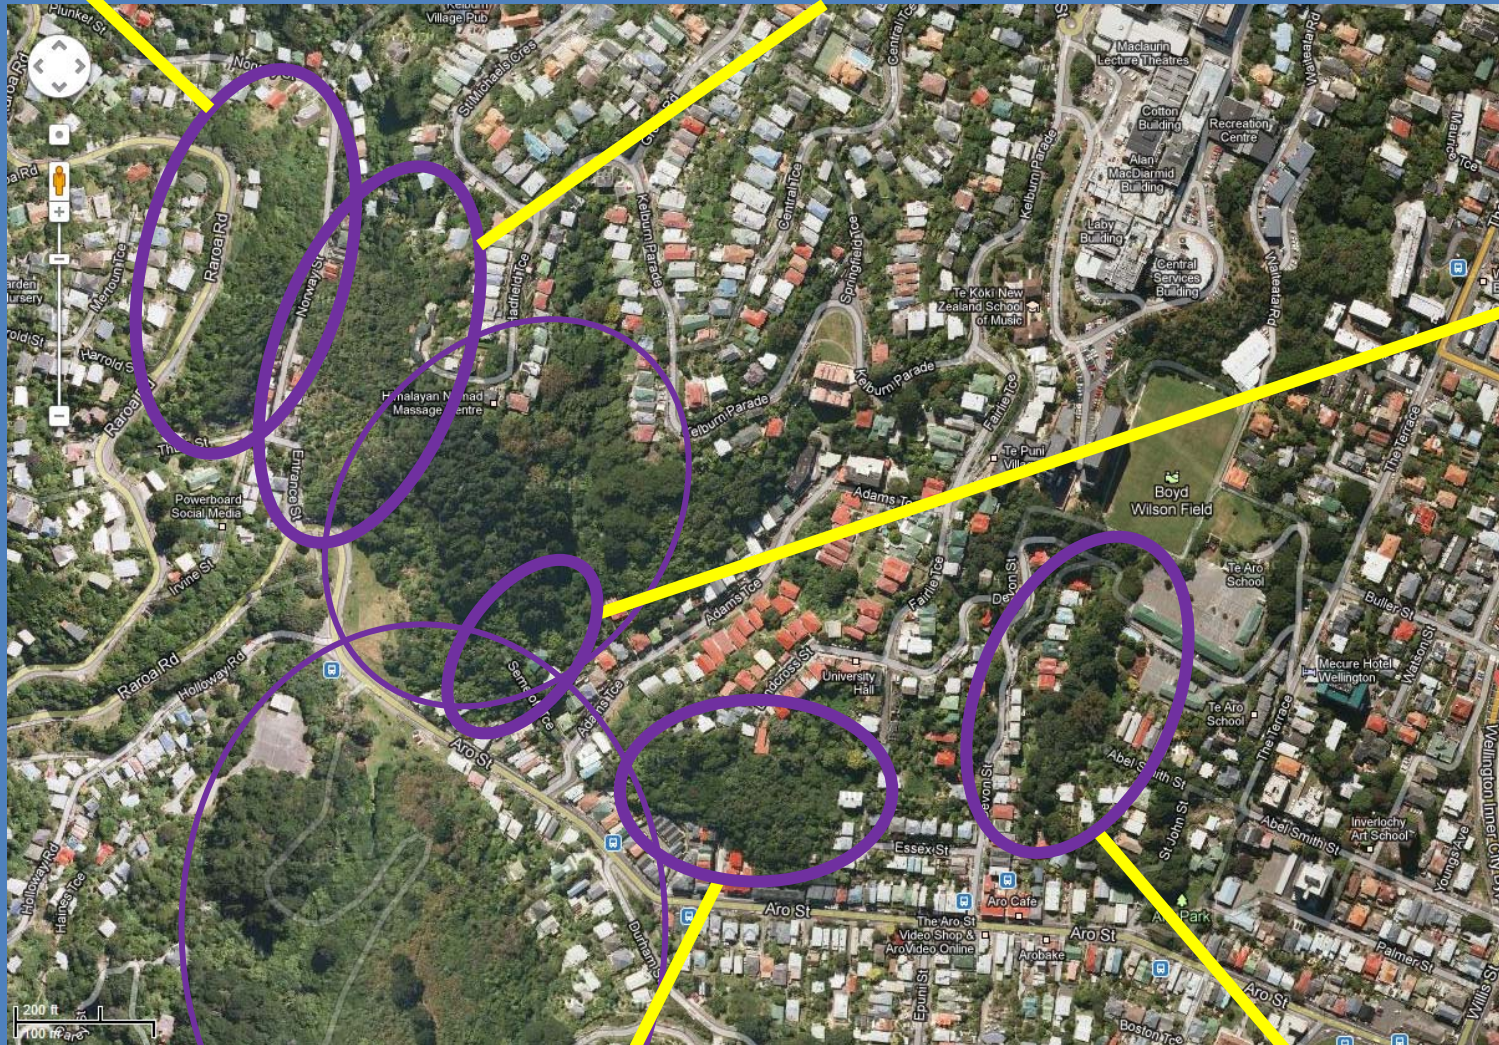

Tabled Information - Reference 004/13PT(d)

Wellington Town Belt

Recreation

Amenity

Add!

Tabled Information - Reference 004/13PT(d)

Sector 3 - Polhill Gully - North

Raroa Rd Reserve

20 Norway St Reserve

Semeloff
Terrace
Reserve

Polhill Gully 2A+2B
and adjacent land

Devon St Gully