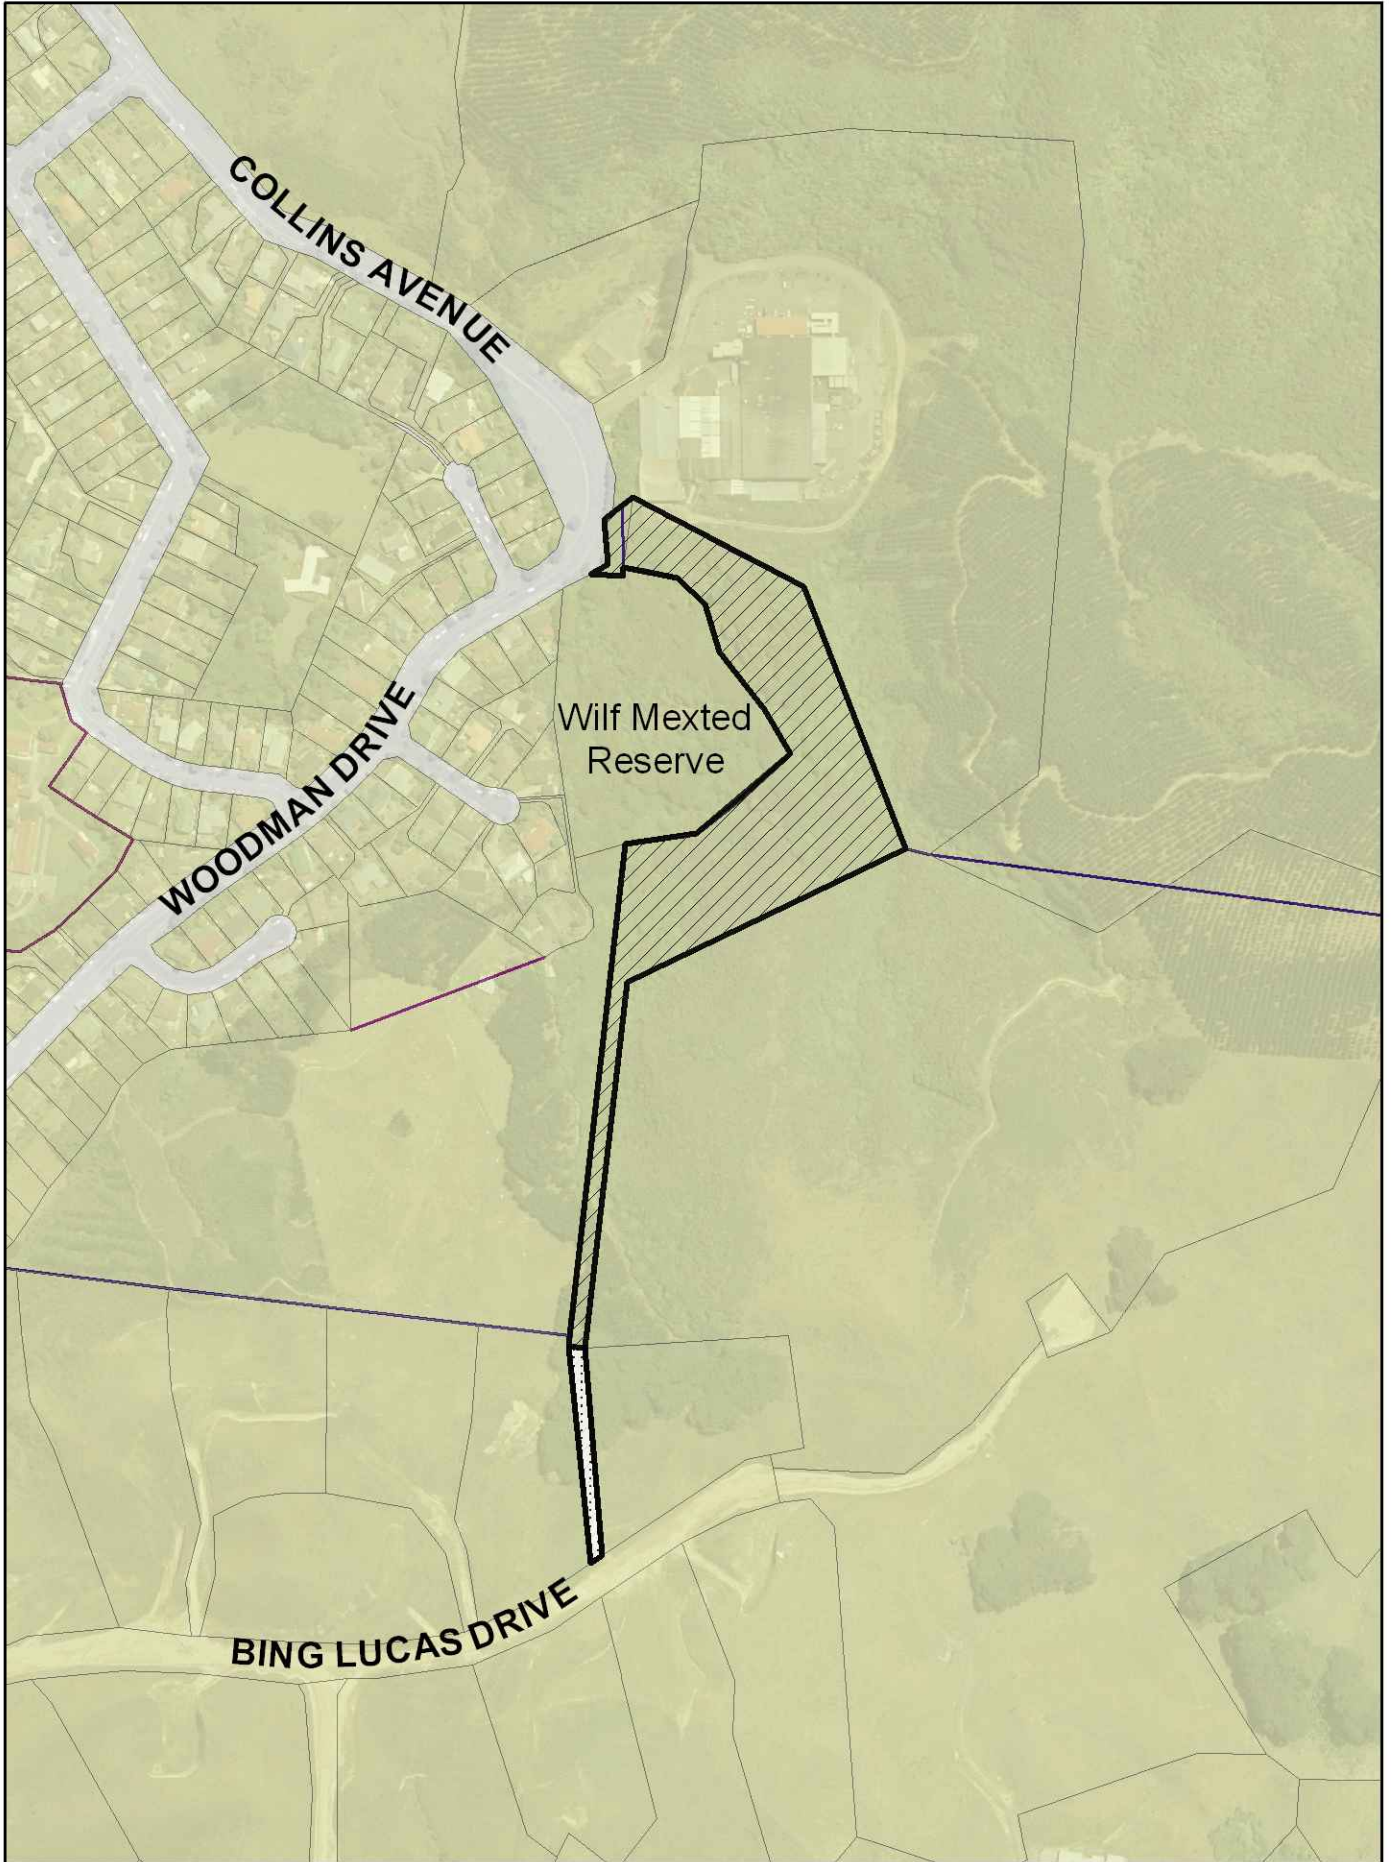

Wilf Mexted Reserve (Tawa) - Proposed Rezoning Map N

 Area proposed to be rezoned from Rural Area to Conservation Site 5C

 Area proposed to be rezoned from Rural Area to Open Space B

N

1:4,500