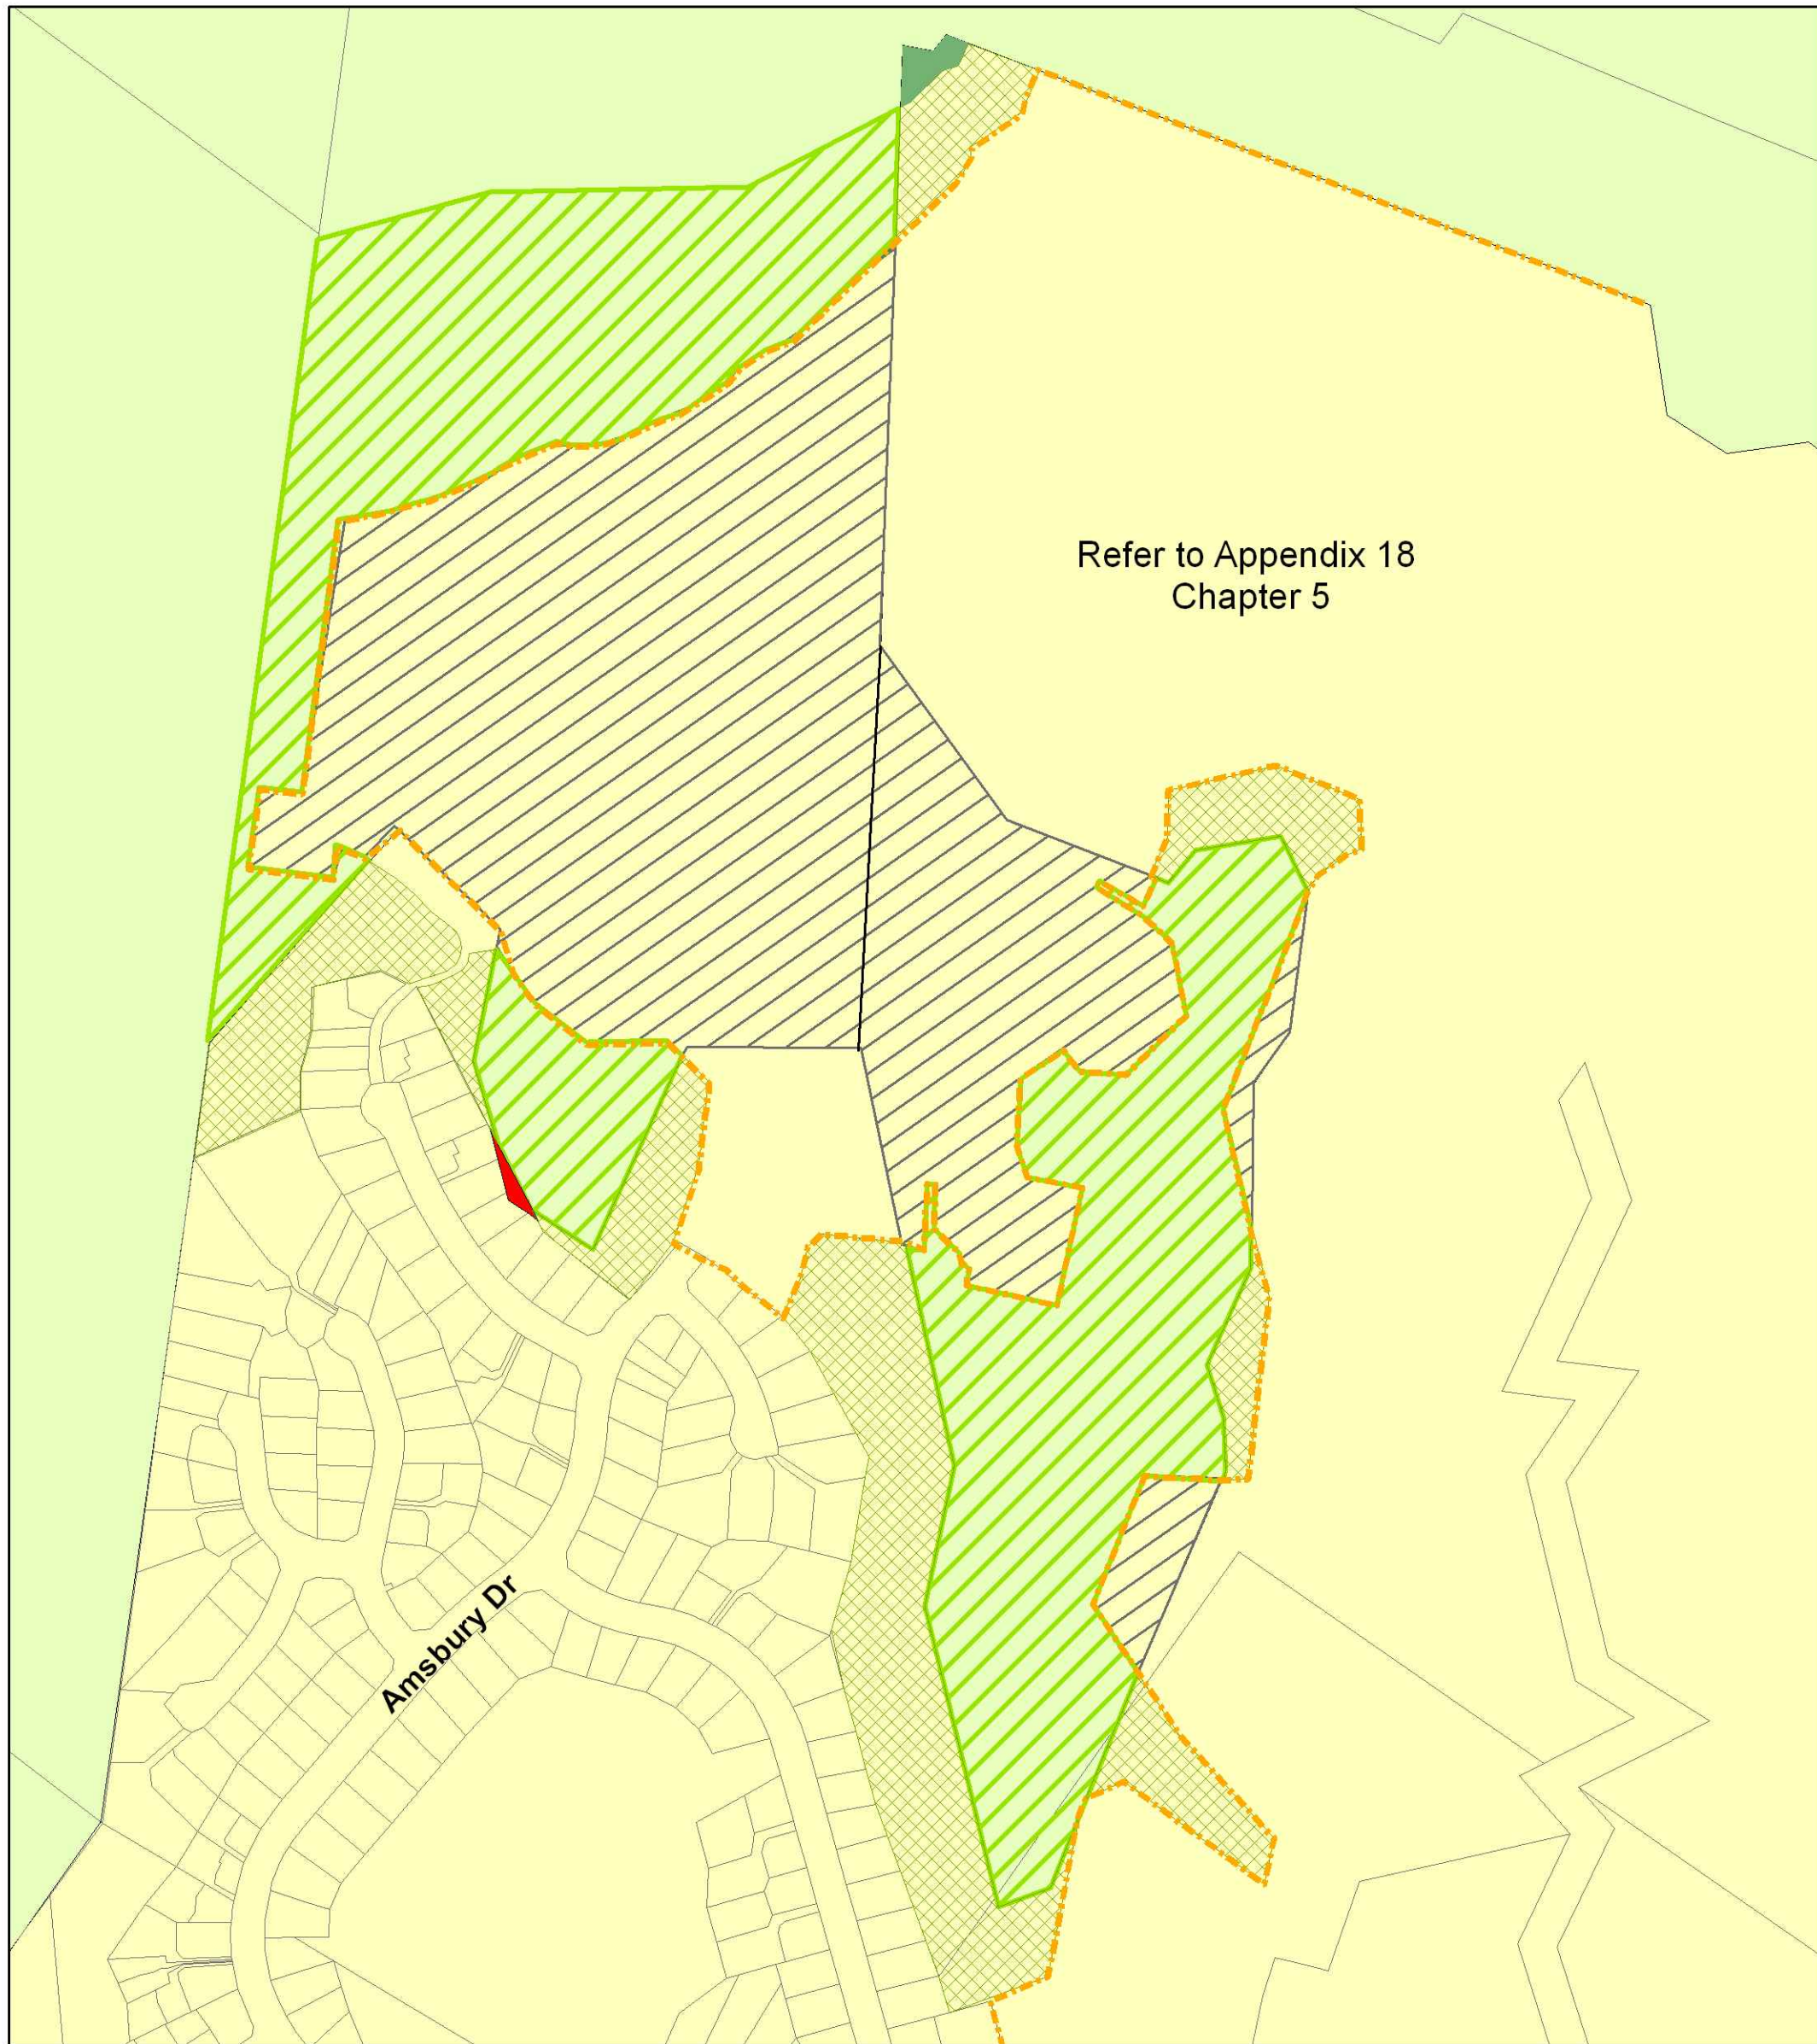

Lower Stebbings Valley (West Side) - Proposed Rezoning

- Area Subject to Site Specific Rules
- Land currently zoned Residential (Outer) to be zoned Rural
- Land currently zoned Residential (Outer) to be zoned Open Space B
- Land currently zoned Rural to be zoned Residential (Outer)
- Land currently zoned Rural to be zoned Open Space B
- Land currently zoned Rural to be zoned Residential (Outer)