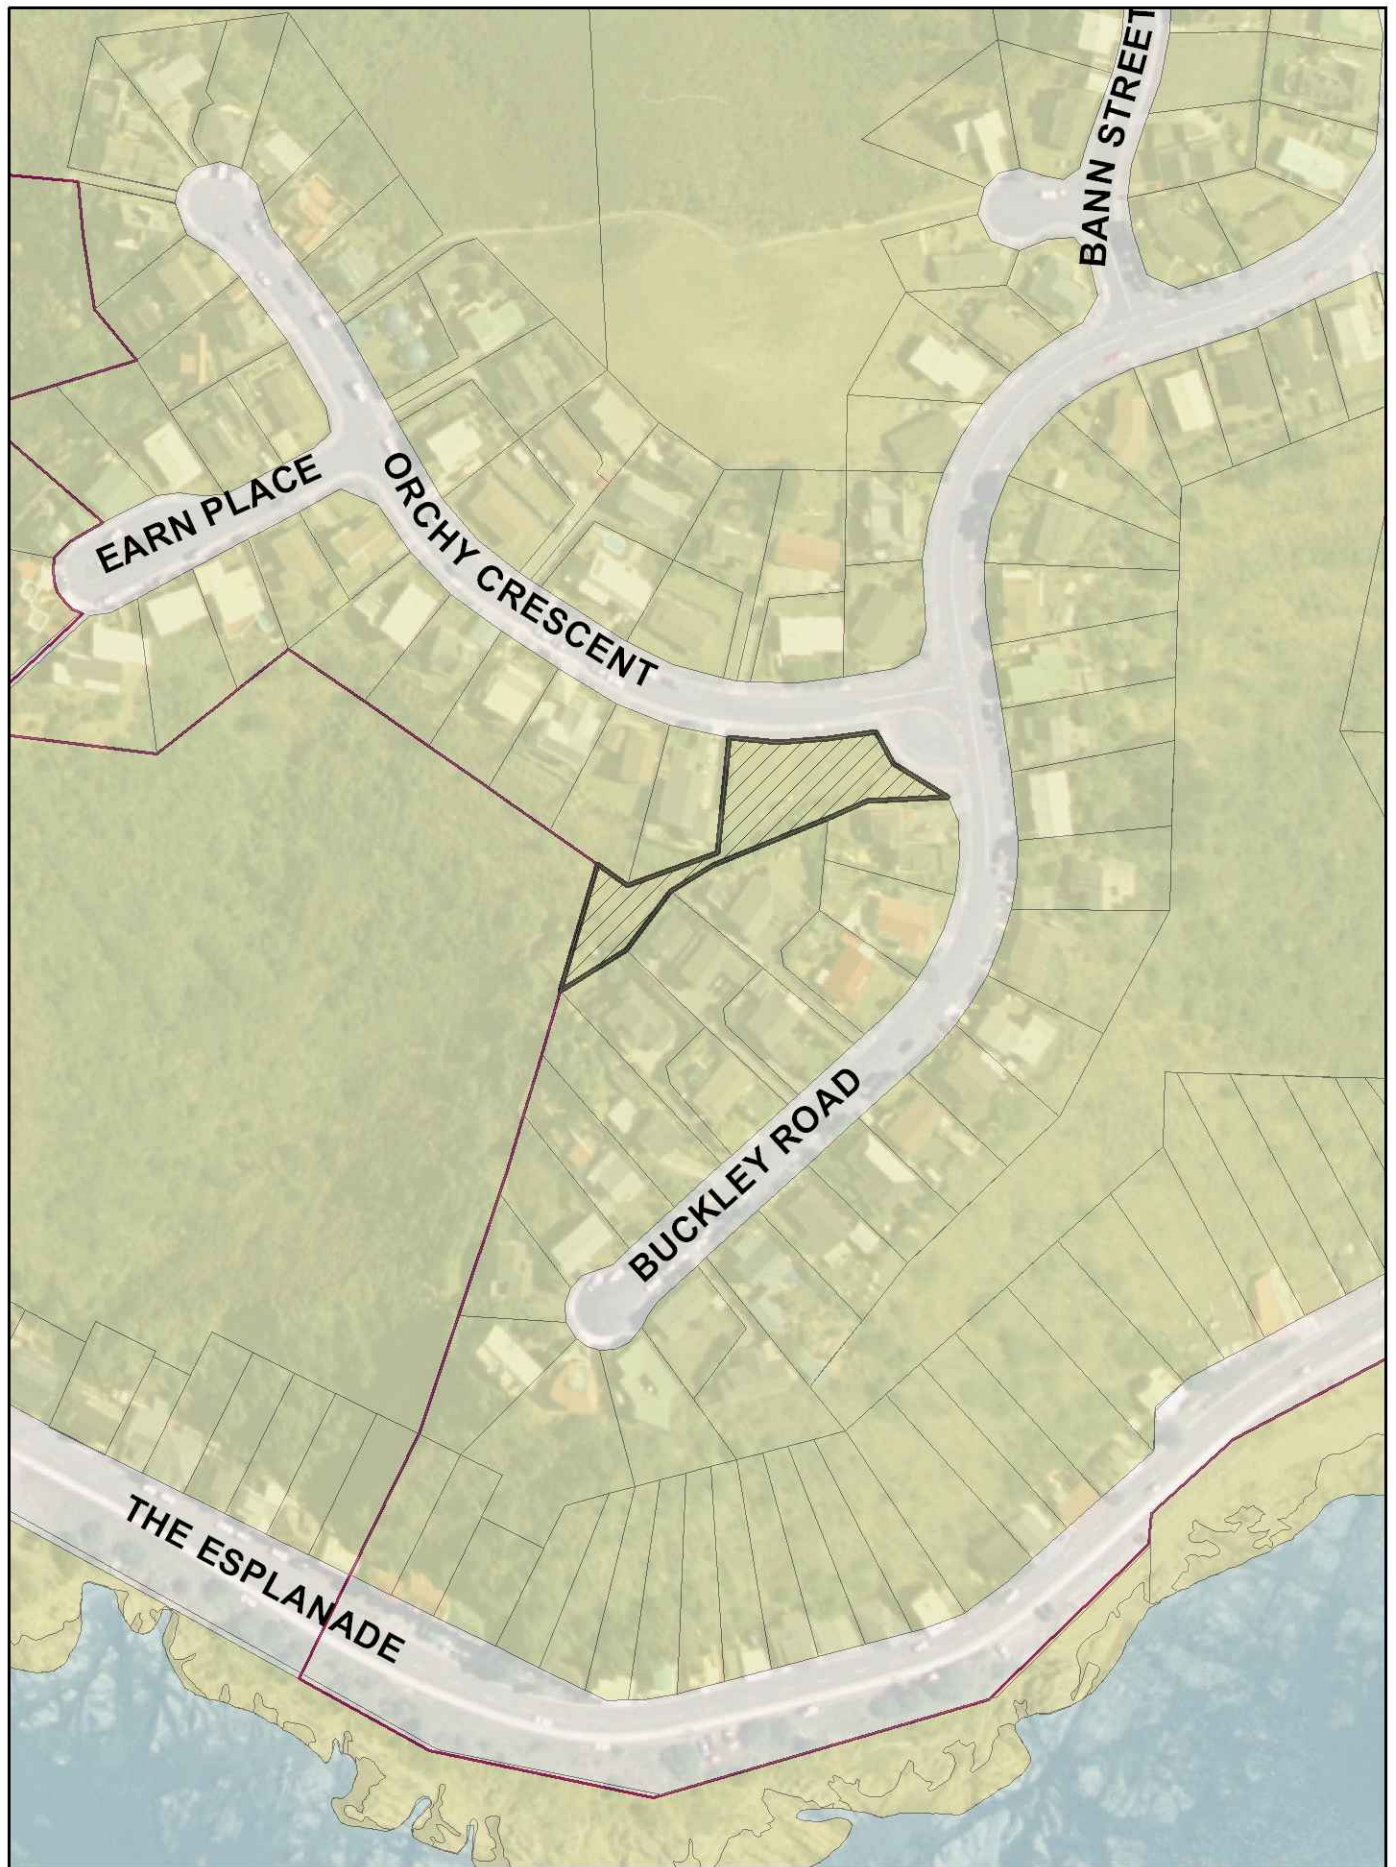

Orchy Crescent Play Area (Island Bay) - Proposed Rezoning Map J

 Area proposed to be rezoned from Residential (Outer) Area to Open Space A