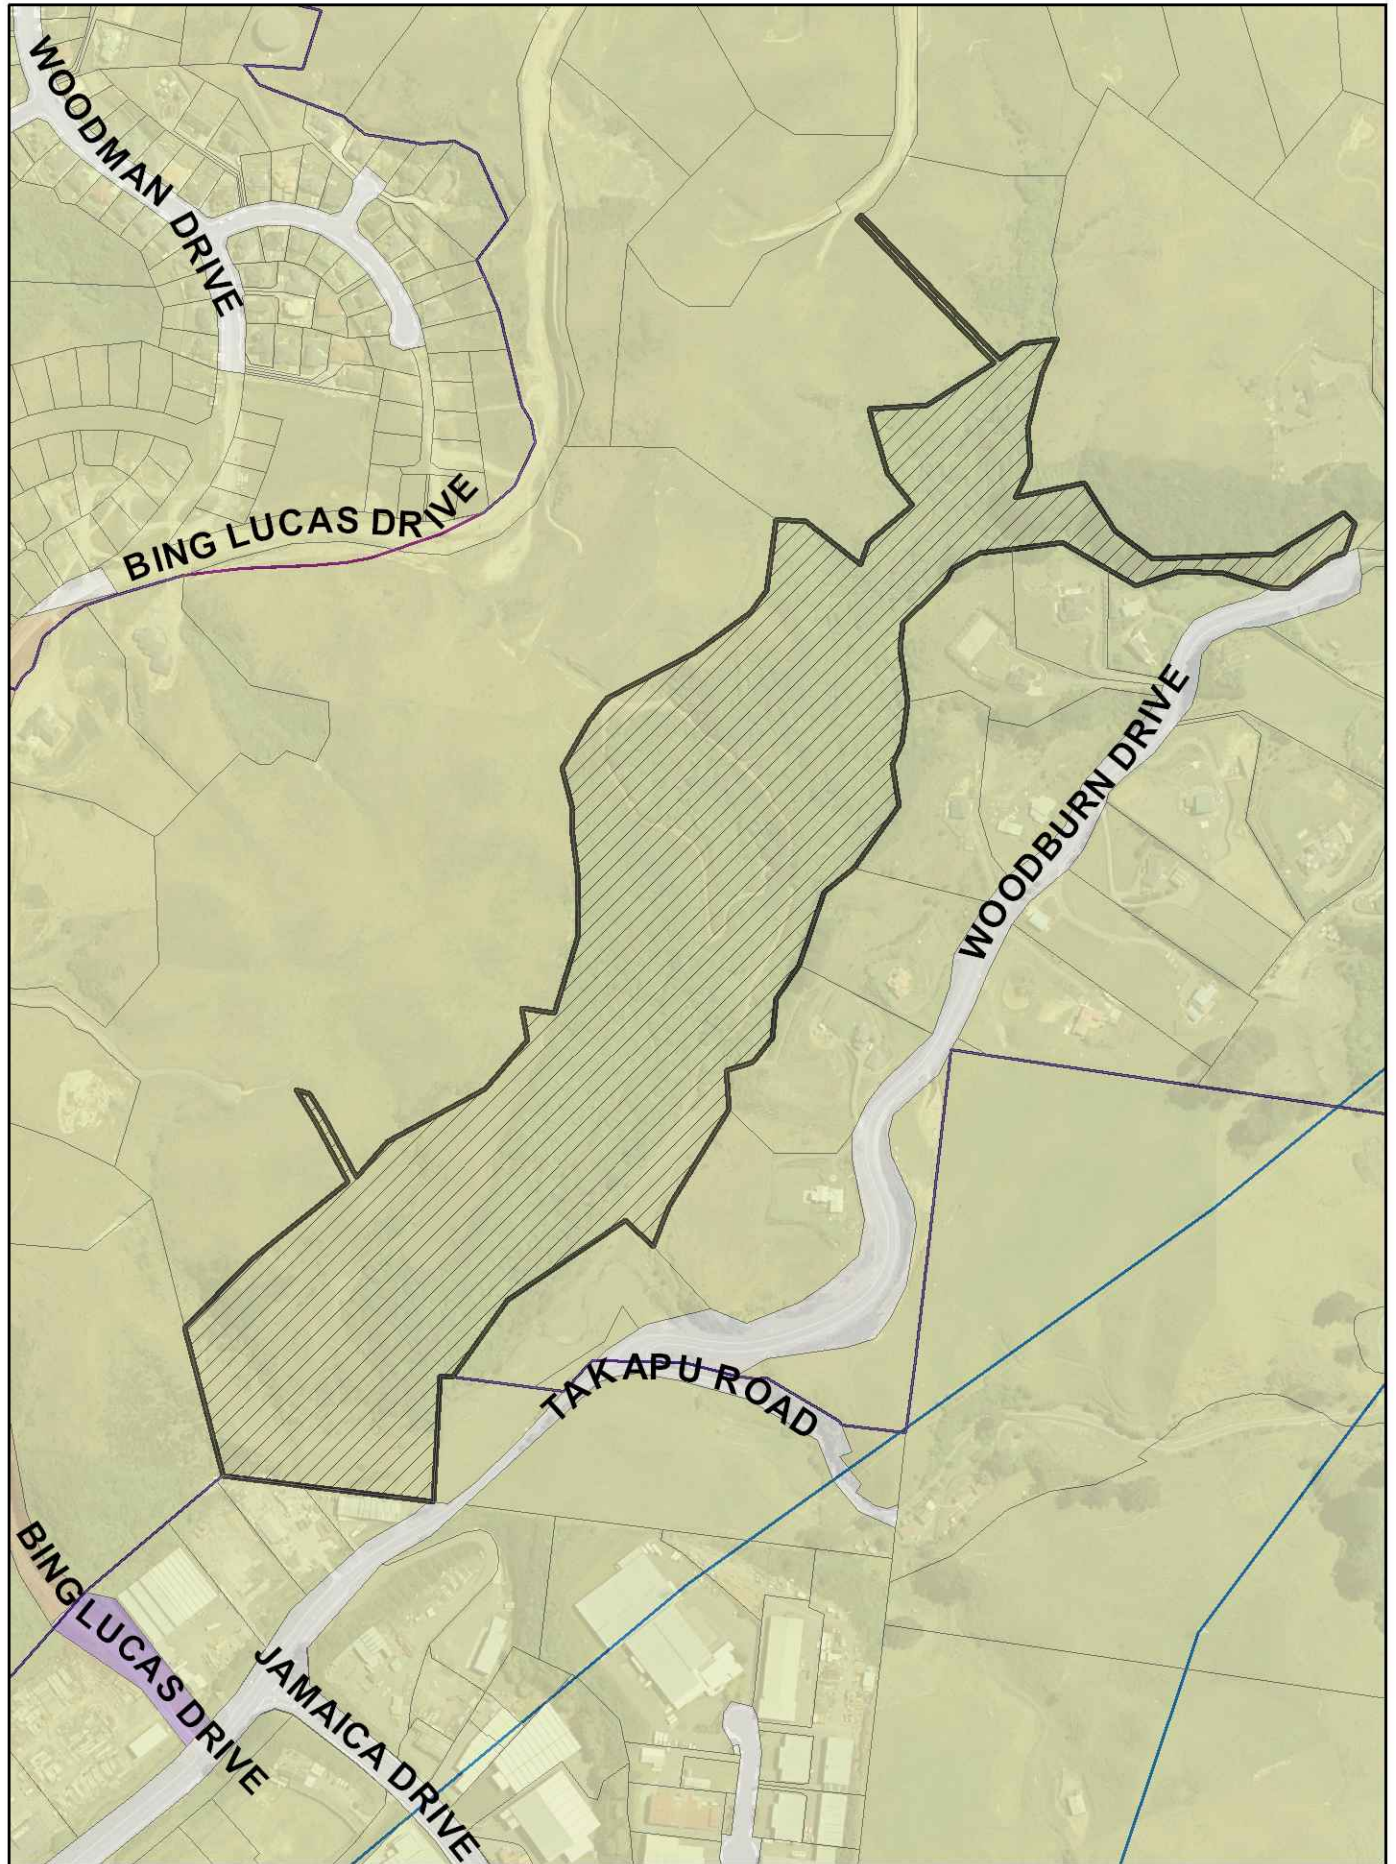

Woodburn Drive Reserve (Tawa) - Proposed Rezoning Map F

 Area proposed to be rezoned from Rural Area to Open Space B