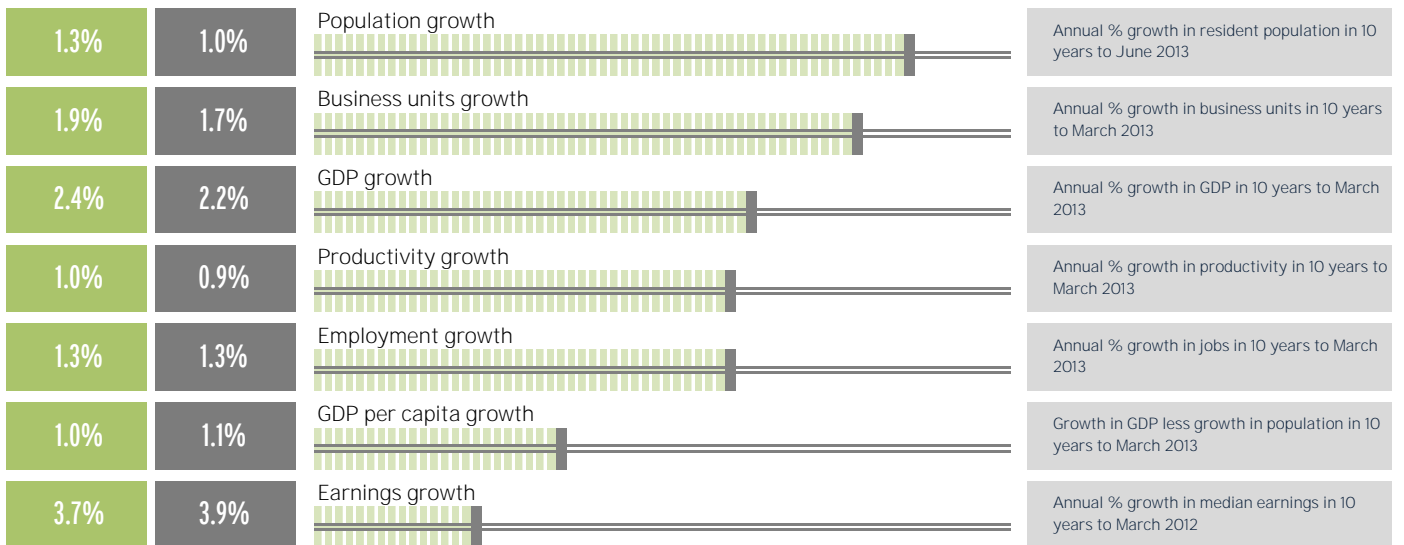

WELLINGTON CITY'S RANK IN NZ 2013

10-year performance indicators (2003-13)

Wellington City | New Zealand | LOW Wellington City's rank against 66 territorial authorities HIGH

Size indicators 2013

Structural indicators 2013