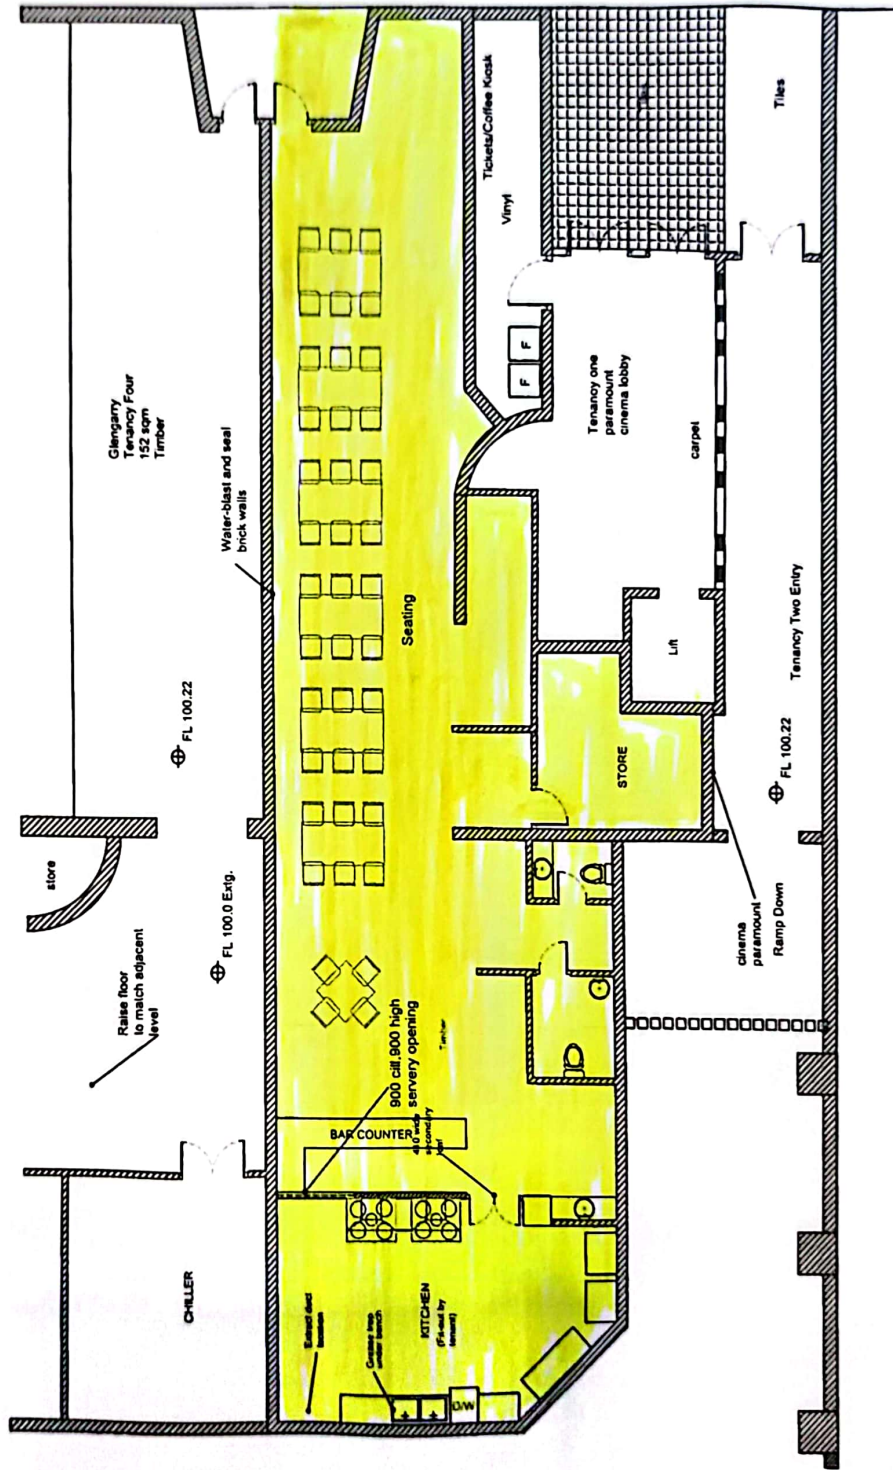

# Scale plan of the premises

Wellington City Council Received:  
14/12/2022

Wellington City Council Received:  
14/12/2022