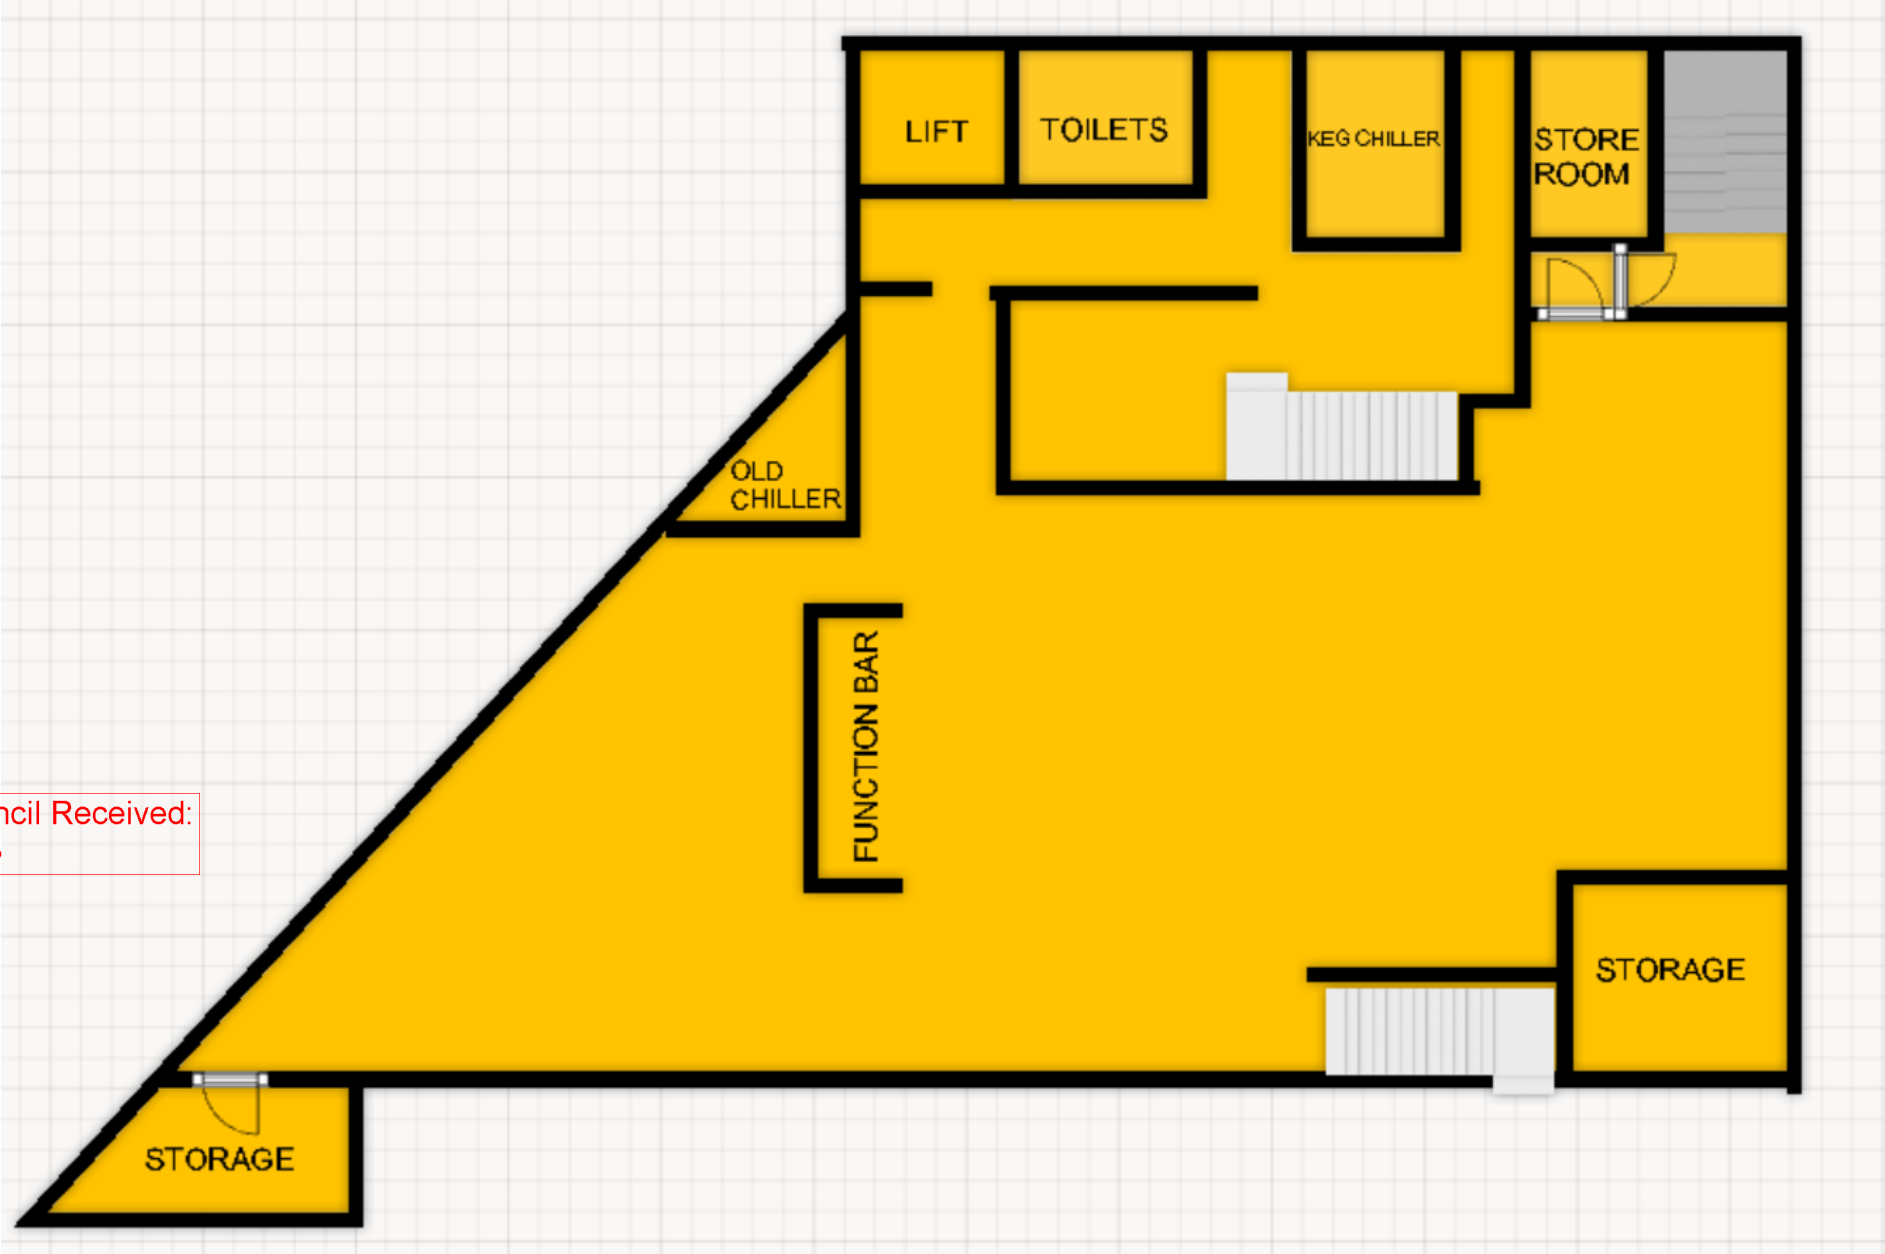

UPSTAIRS LEROYS BAR

Wellington City Council Received:
4/4/2023