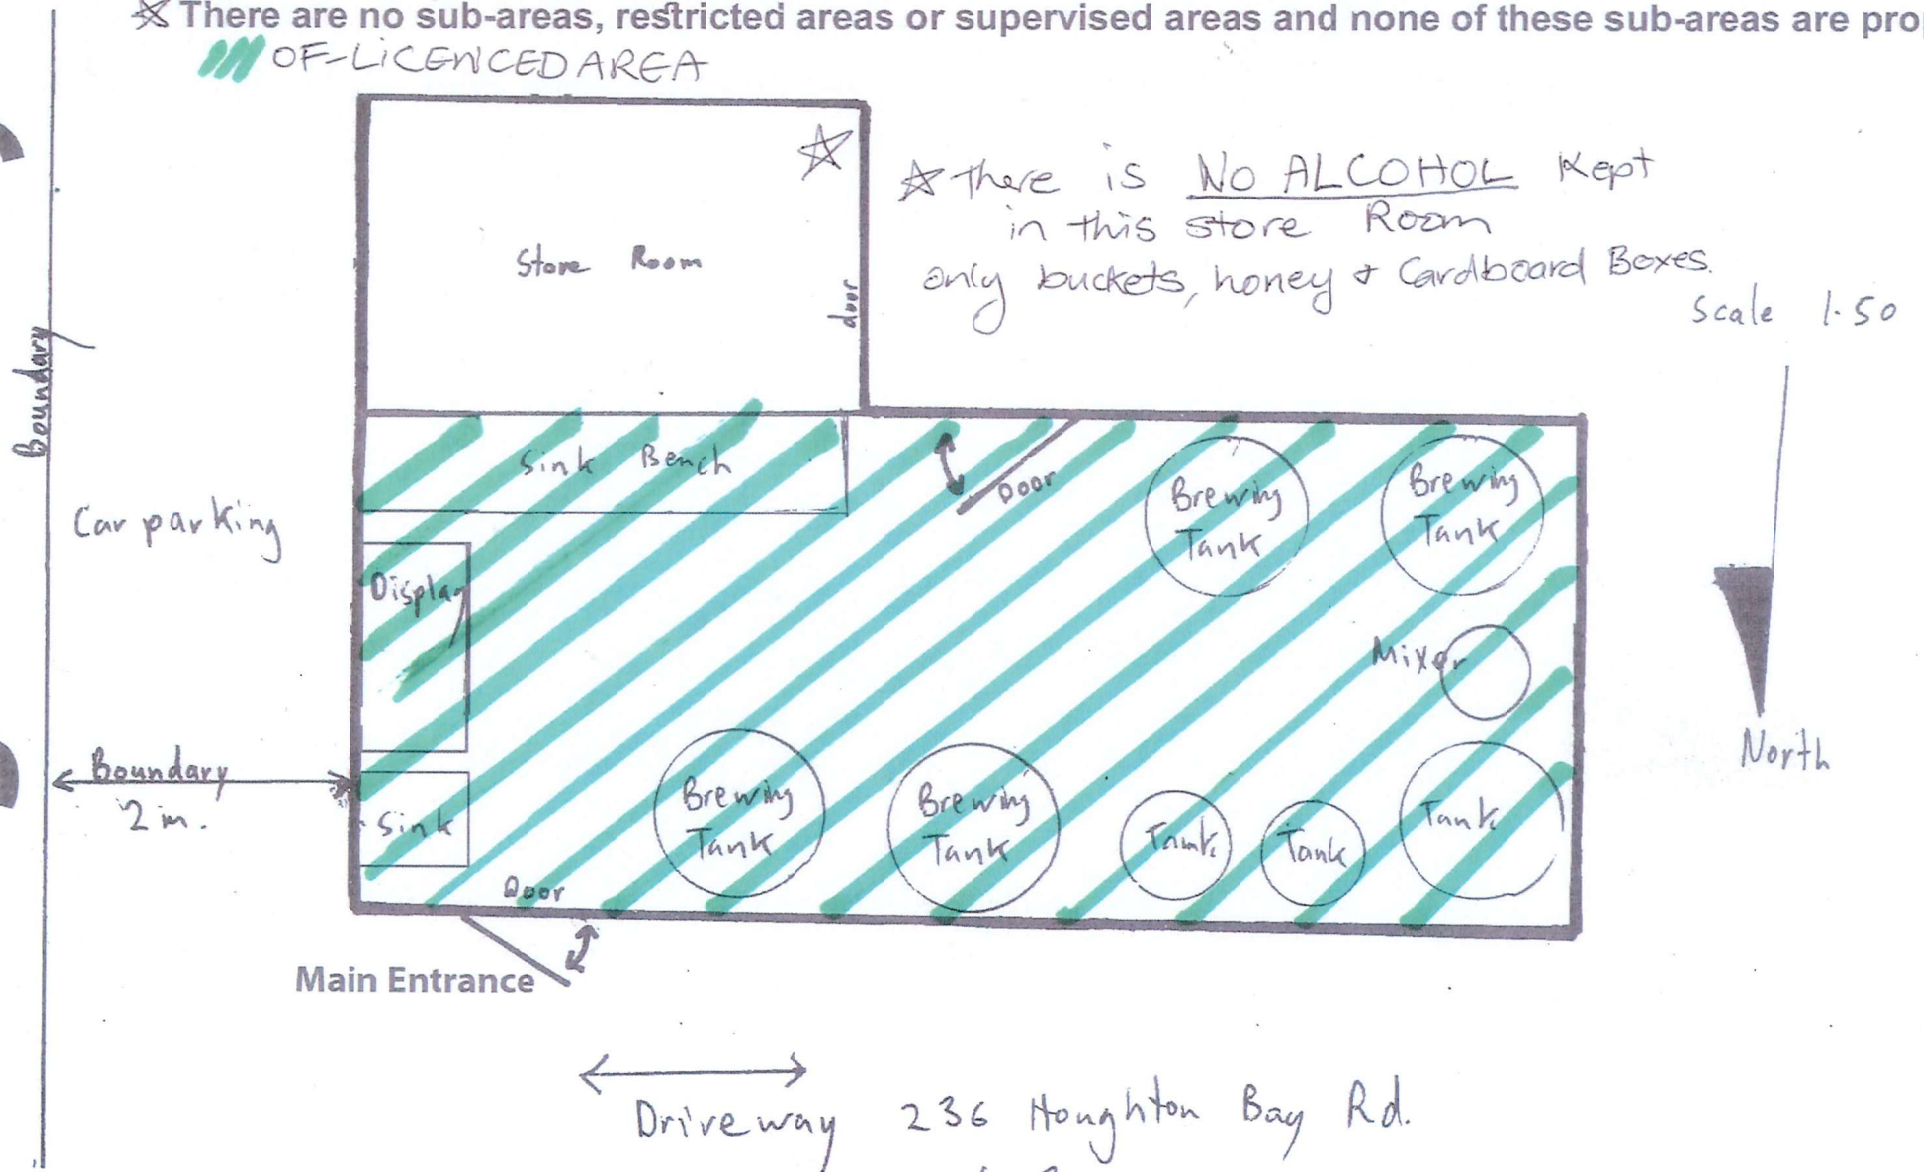

# HAEWAI MEADERY

- ★ The area above the sink bench is used to name the varieties of mead and their prices.
- ★ The 'Display' area is a table with a display of mead bottles for sale.
- ★ Signage re prohibited persons is above and next to the display area.
- ✗ There are no sub-areas, restricted areas or supervised areas and none of these sub-areas are proposed.

OF-LICENCED AREA

# Houghton Bay Rd

★ there is NO ALCOHOL kept in this store Room only buckets, honey & cardboard Boxes.