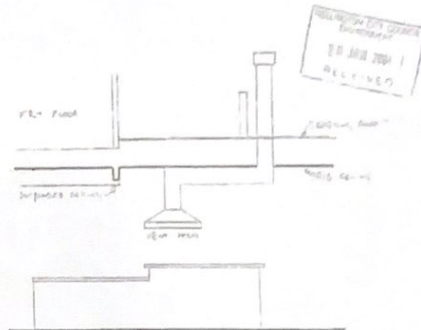

VENT HOOD ELEVATION

PROJECT: CINTA MALAYSIAN RESTAURANT 41 COURTESY PL

03-120-572
1000 100
1992

Bruce
Welsh
Architect

LICENSED AREA
area is undesignated.