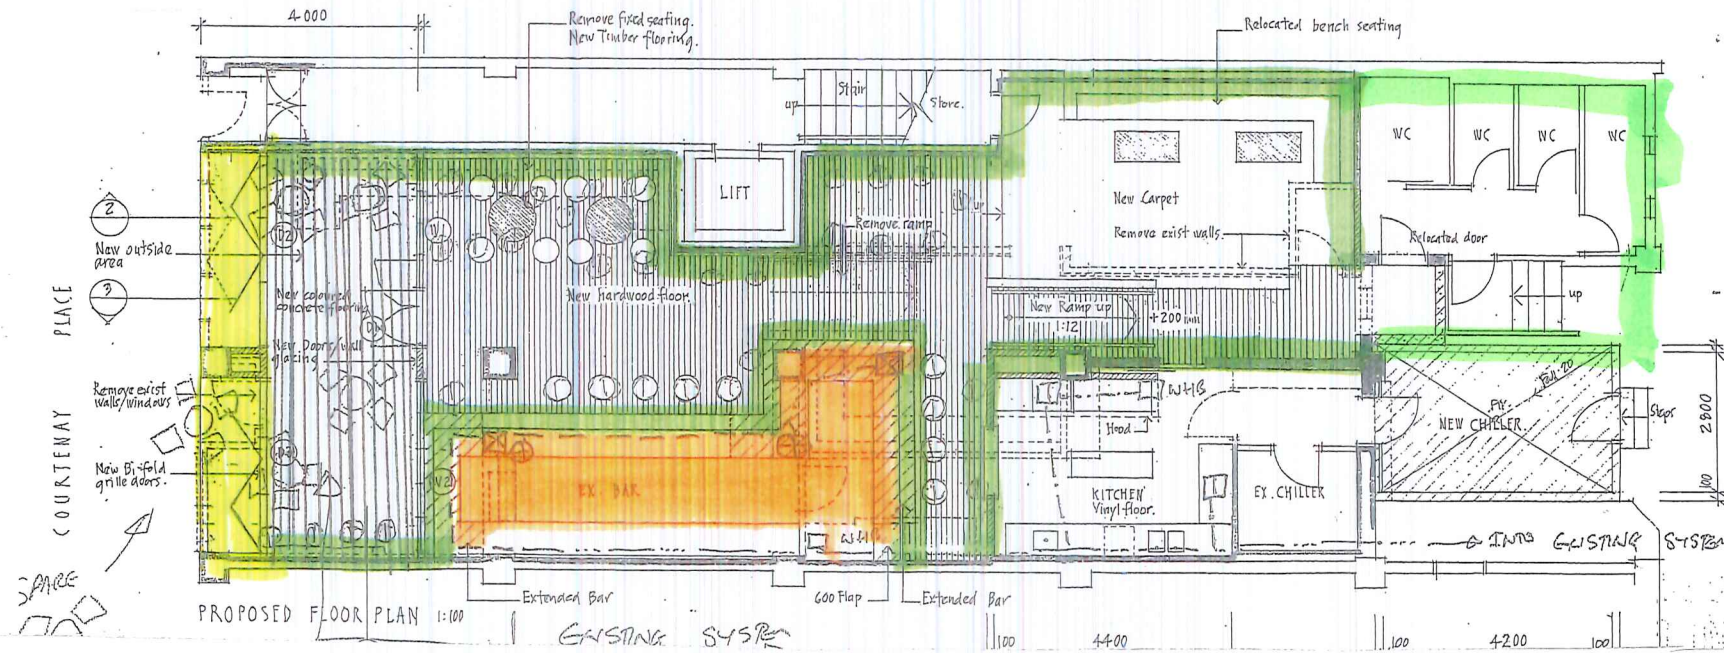

Licensed area

bar area

outdoor area licensed

Malthouse 48a Courtenay Place

**Wellington City Council Received:  
19/08/2022**