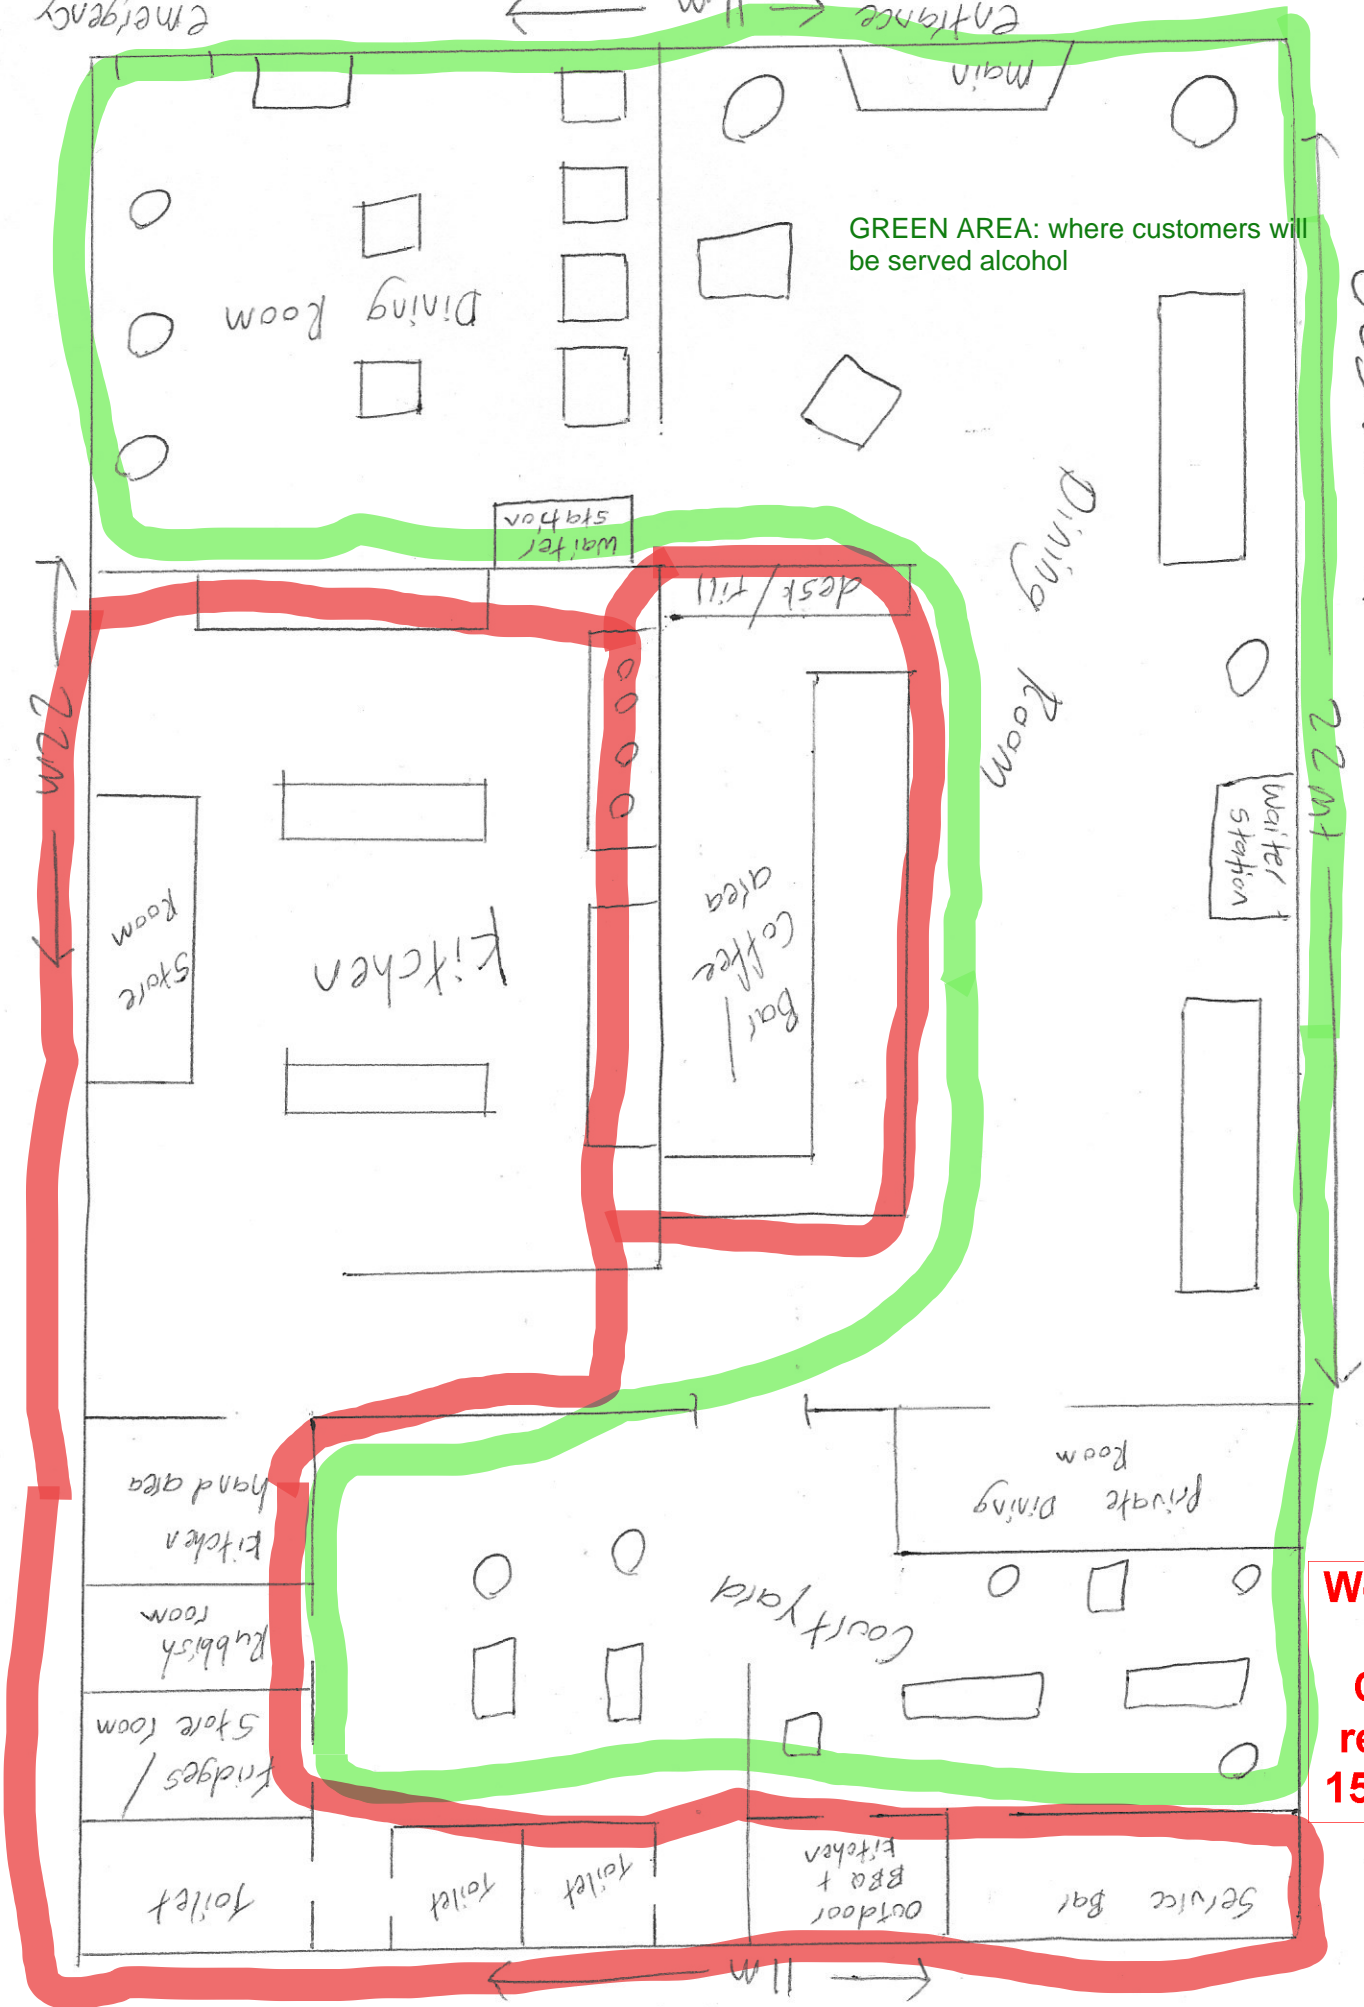

Emergency exit

Entrance ← 11m

GREEN AREA: where customers will be served alcohol

OLIVE 170-172 Cuba St, WGTN

Wellington City Council received: 15/08/2022