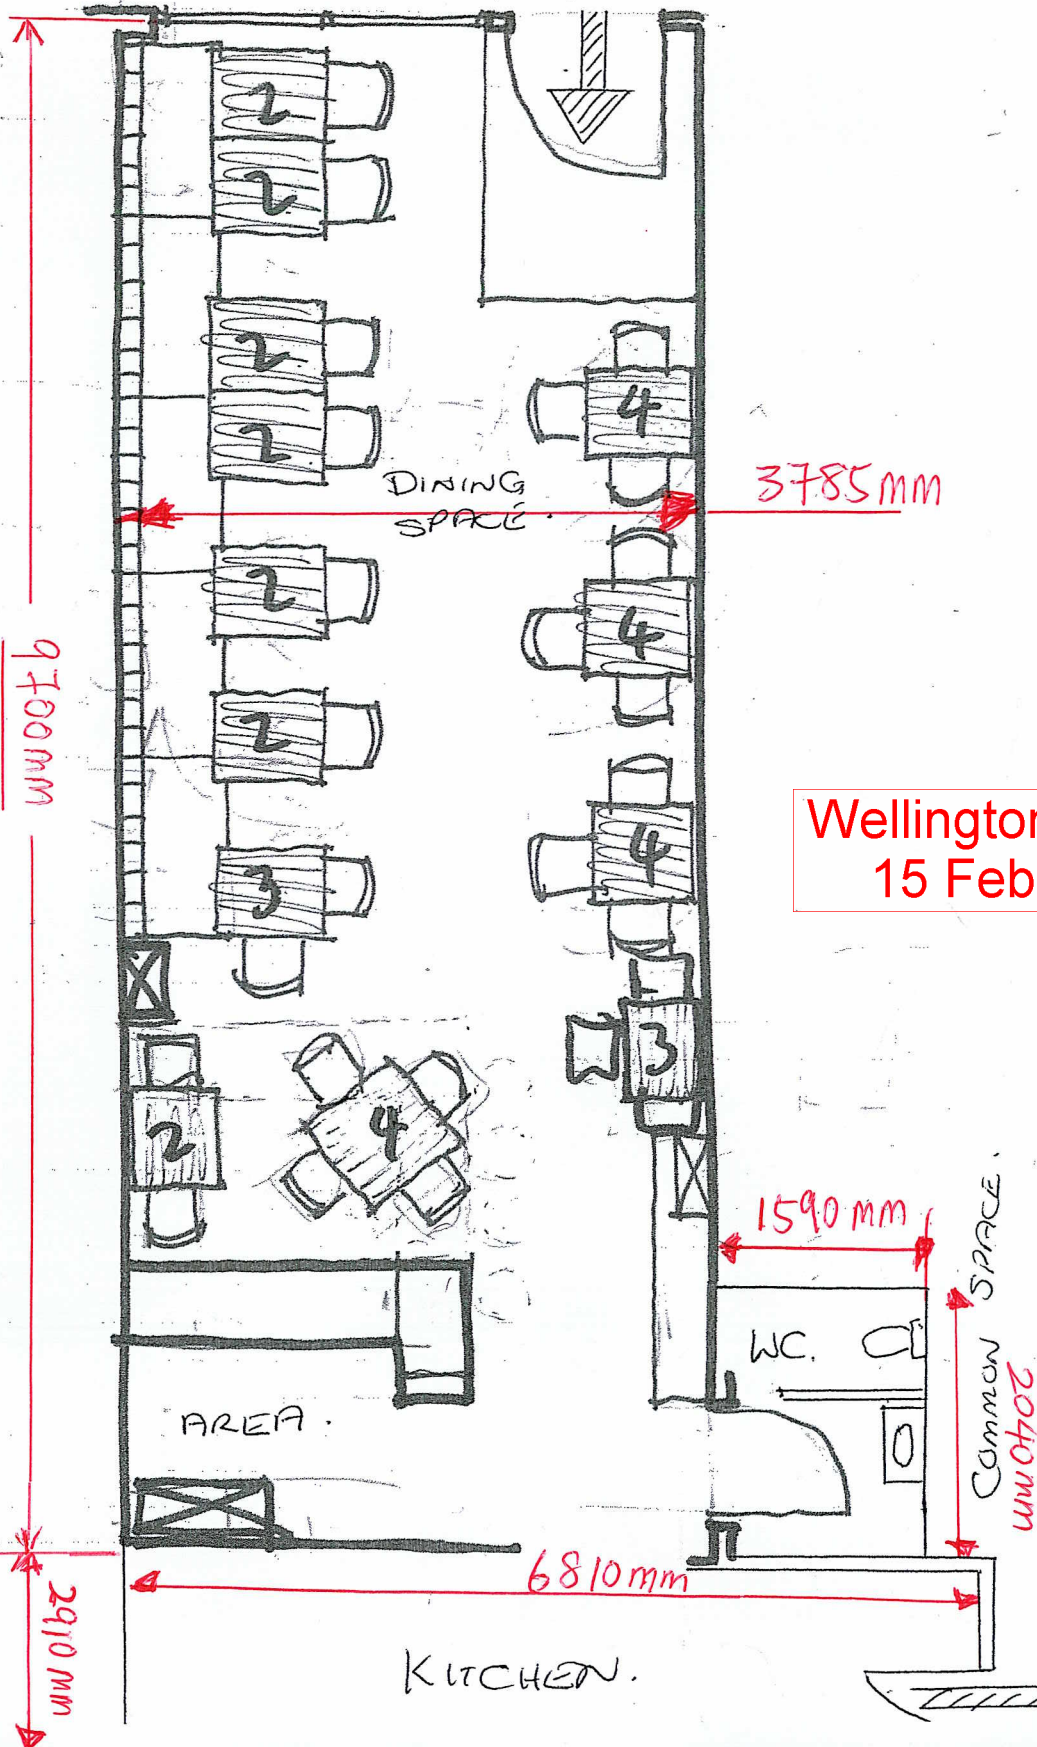

PROJECT

SATAU MALASIA 255B CUBA ST.
CUBA STREET. WELLINGTON.
MAIN ENTRANCE

Wellington City Council
15 February 2022