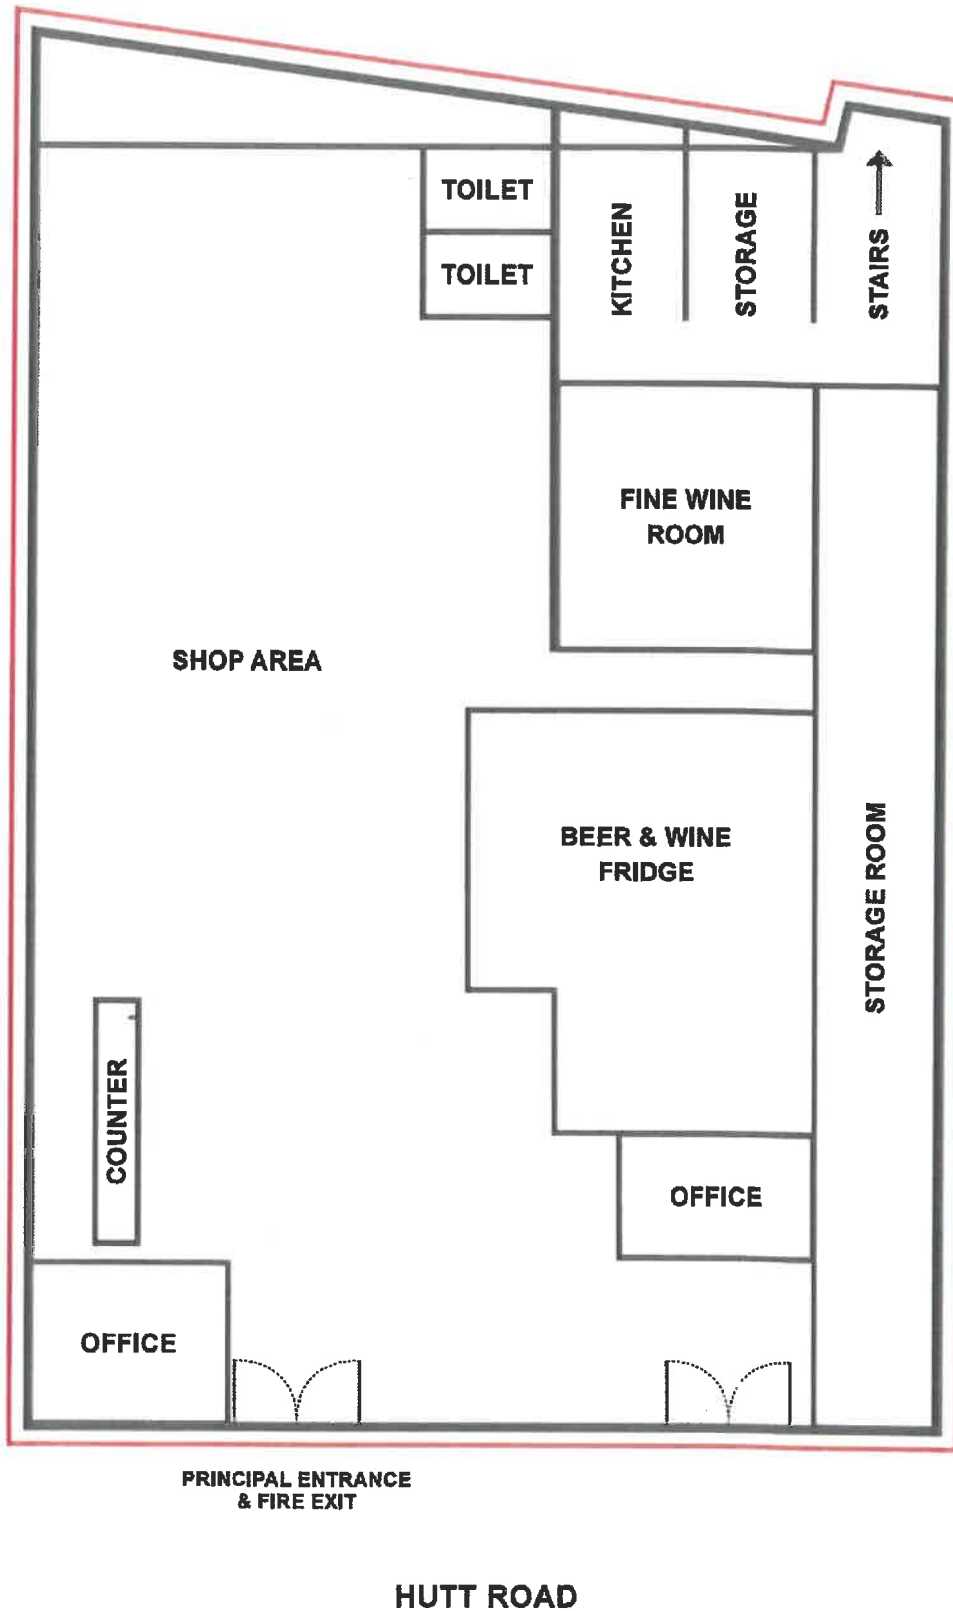

GLENGARRY THORNDON QUAY
53 HUTT ROAD, PIPITEA, WELLINGTON

AREA TO BE LICENCED UNDER THE SALE & SUPPLY OF ALCOHOL ACT 2012.
TOTAL AREA SUPERVISED.

Wellington City Council Received:
12/11/2022