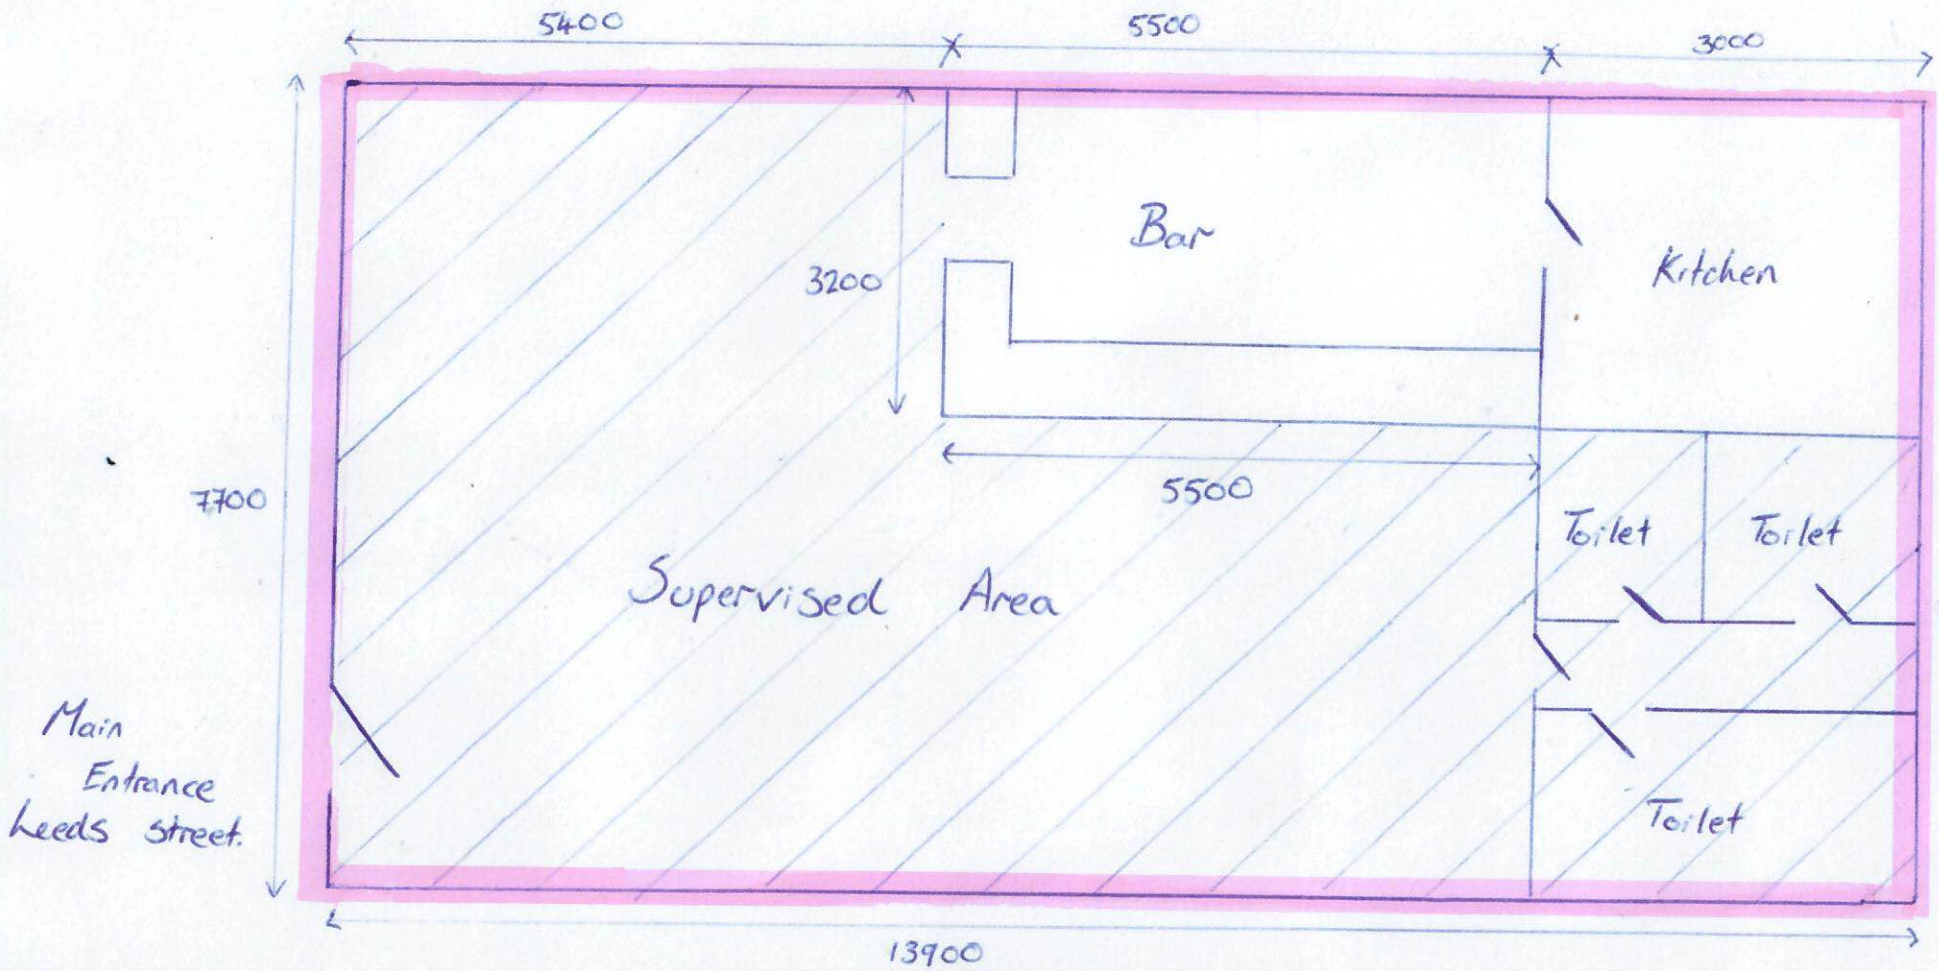

Hanging Ditch SR: 330070

Highlighted area
Shows boundary of
liquor license.

**Wellington City Council Received:
11/08/2022**