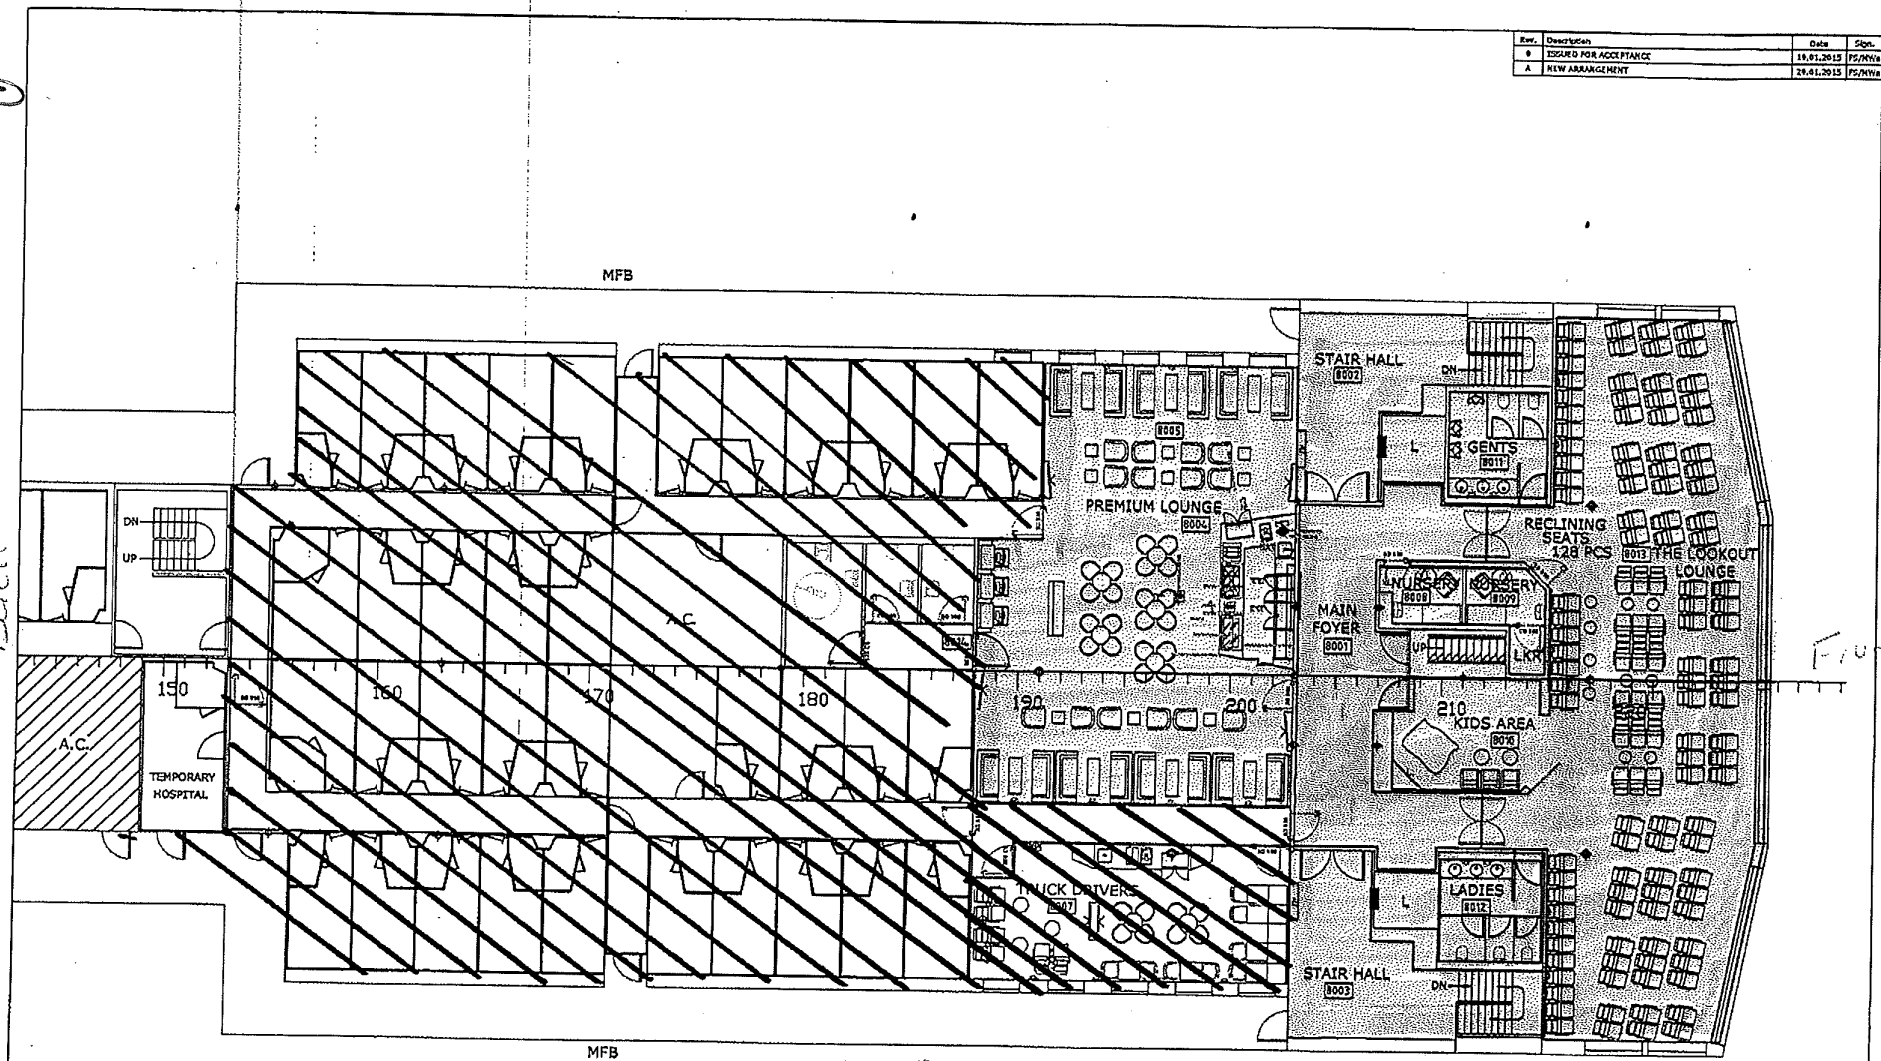

Outdoor Area for sale and supply of Alcohol

Indoor Area for sale and supply of Alcohol

OCEAN VIEW FOOD COURT 132 SEATS

LOCAL HEROES BAR & CAFÉ 178 SEATS

MFB

Deck 7

DE

Principal Entrance.

Deck 8.

Scale: 1:75 Drawn: 19.1.2015 Checked: 19.1.2015 Project #: S0105	Client: Stena RoRo Designer: STENA ALEGRA Project: NEW ARRANGEMENT DECK 8	ALMACCO 1(1)
	Drawing number: D.S0105.6000.002	Sheet: A