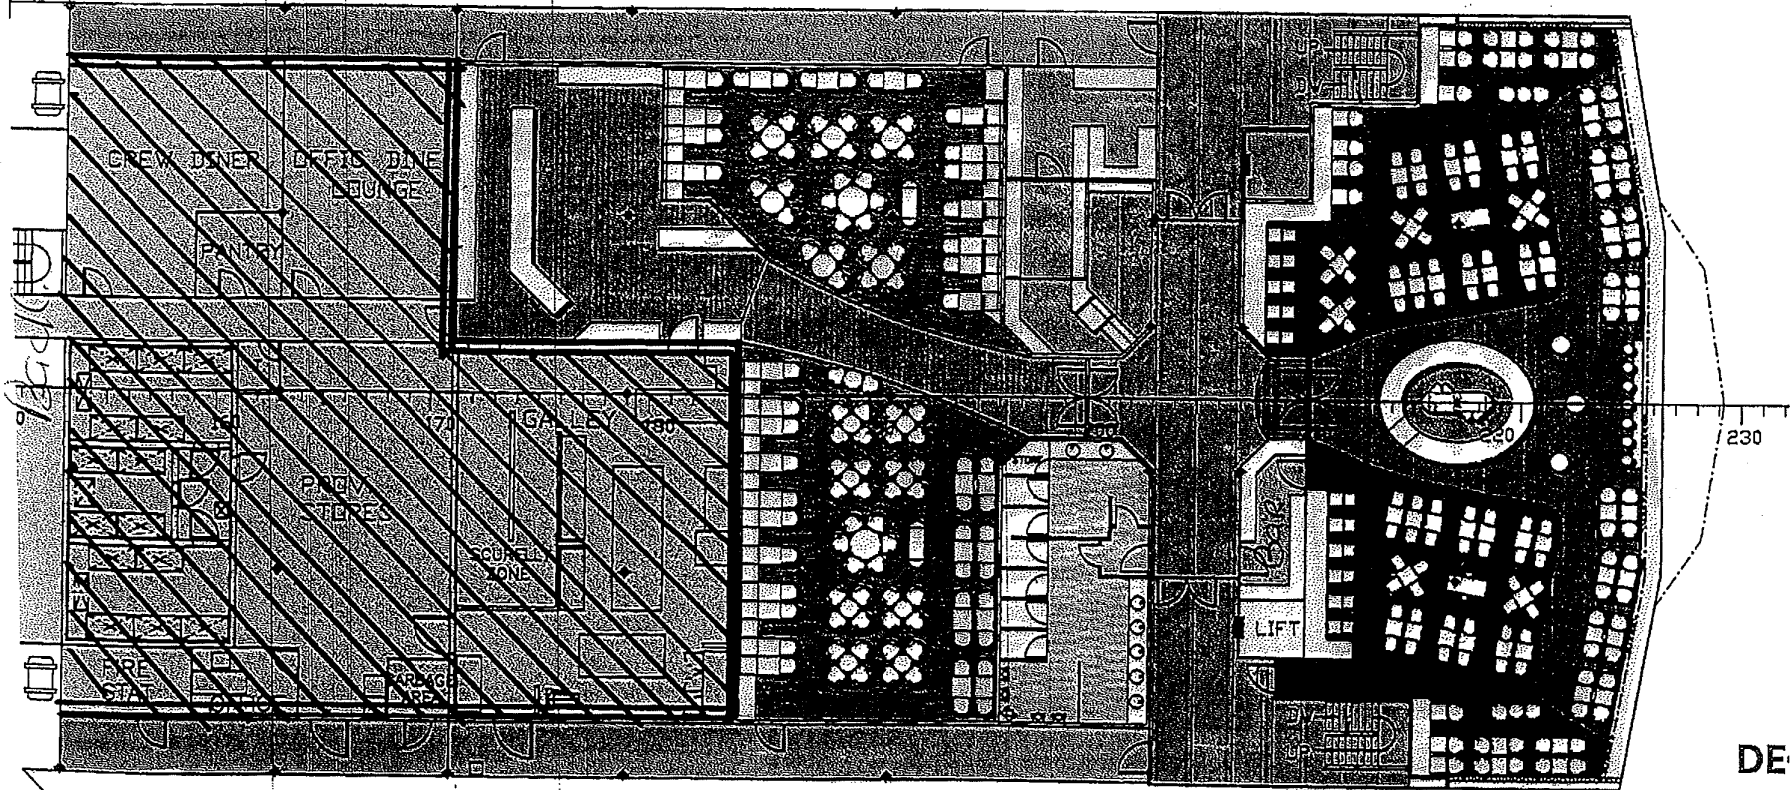

OCEAN VIEW FOOD COURT 132 SEATS

LOCAL HEROES BAR & CAFÉ 178 SEATS

Front

230

DE

MFB

Deall M.

Wellington City Council
Received: 19/08/2022