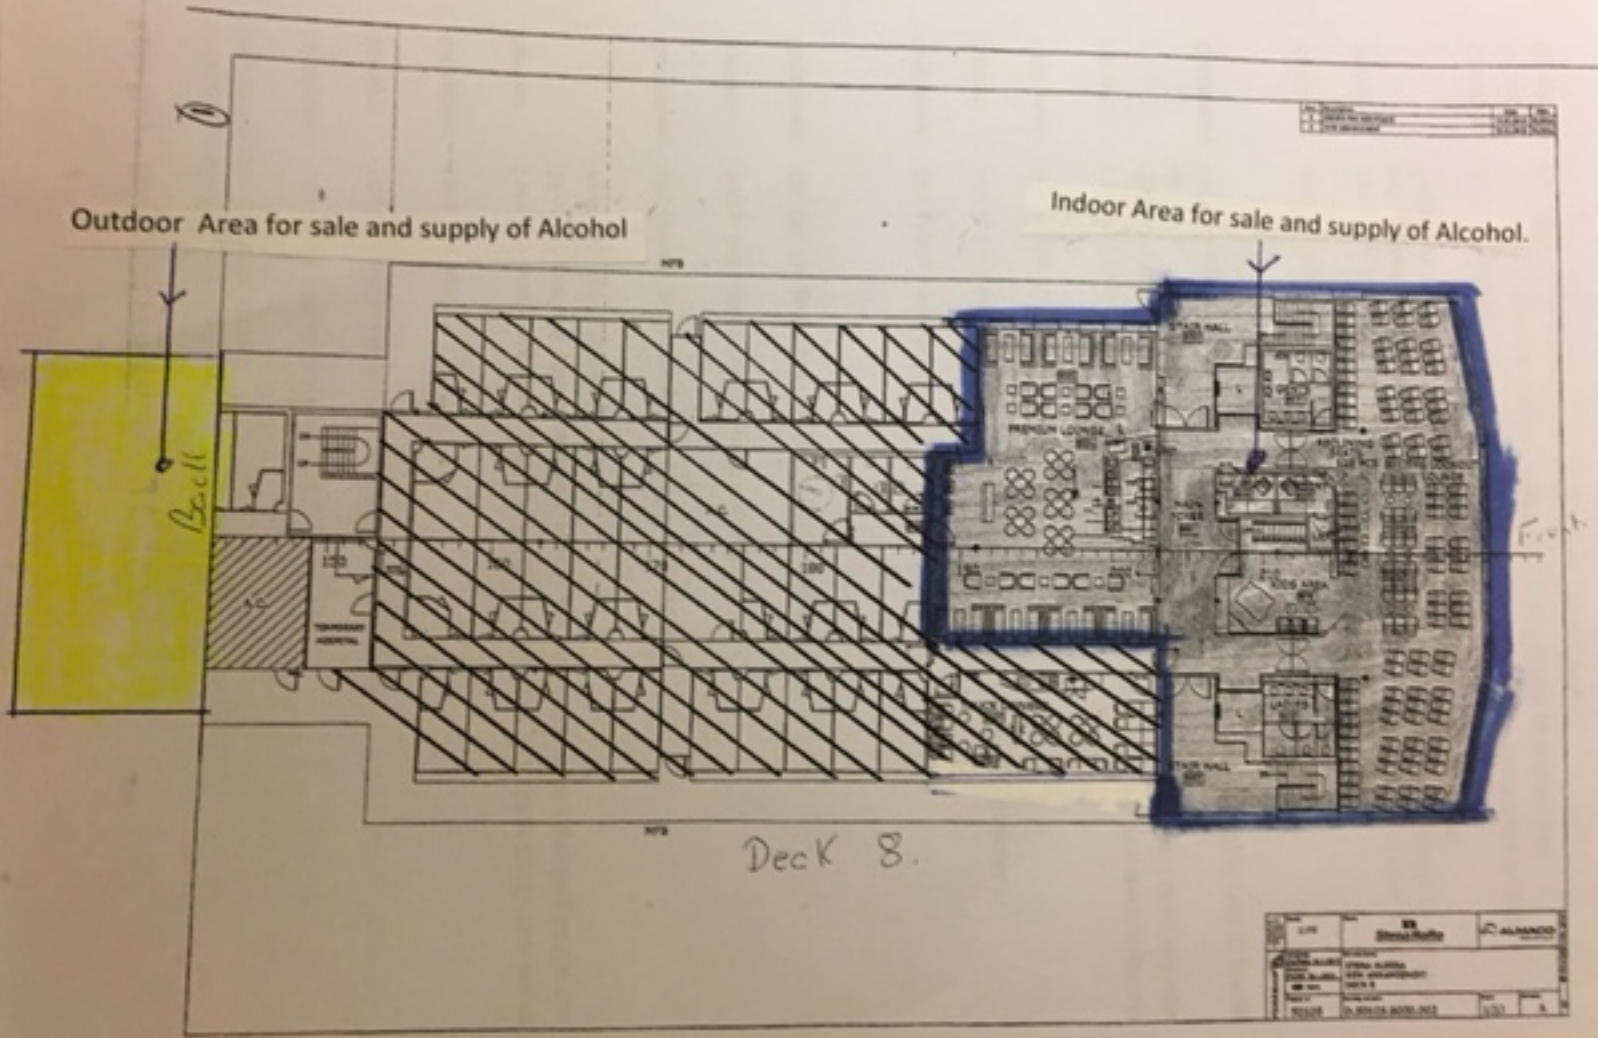

Wellington City Council Received:
07/09/2022