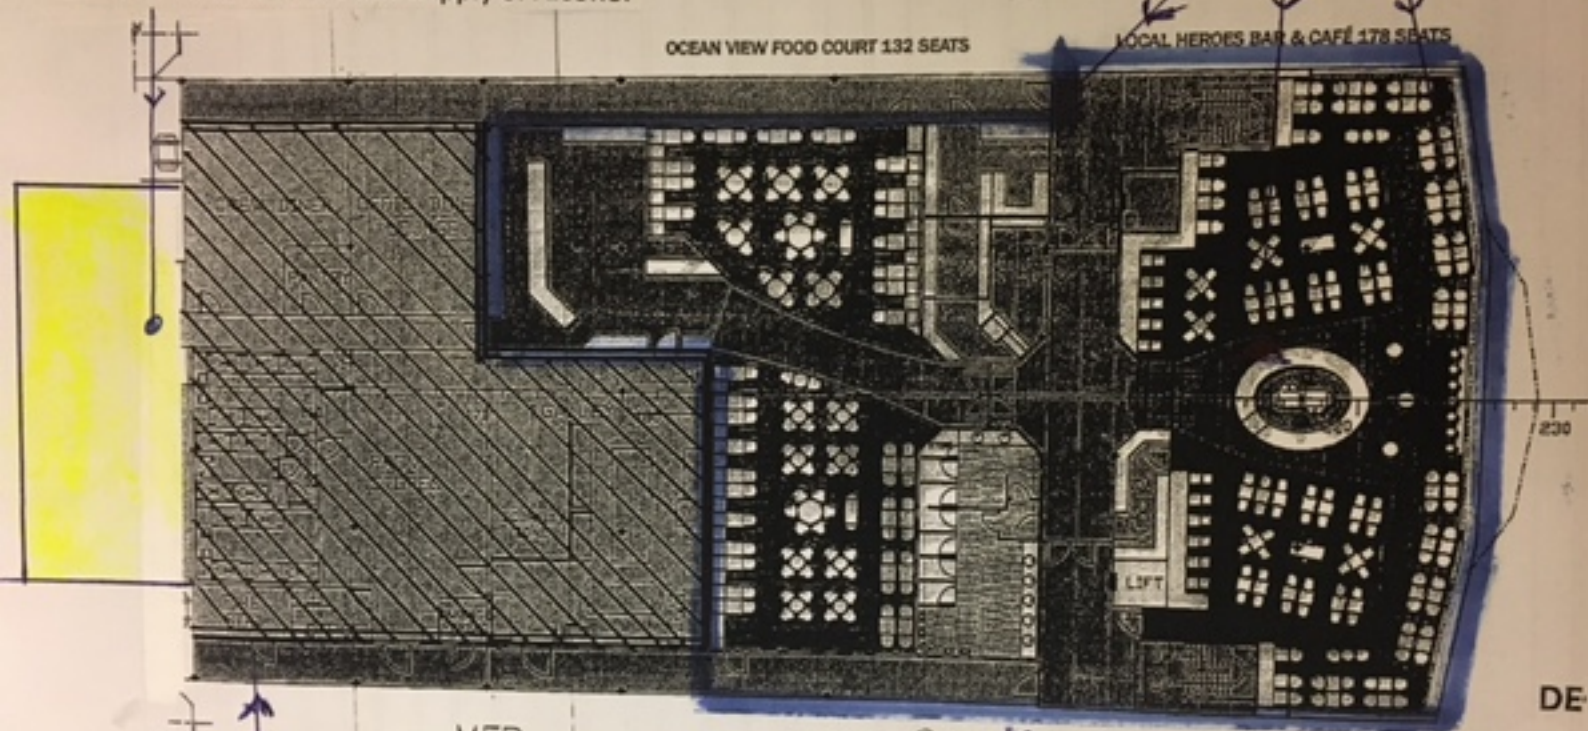

Outdoor Area for sale and supply of Alcohol

Indoor Area for sale and supply of Alcohol

OCEAN VIEW FOOD COURT 132 SEATS

LOCAL HEROES BAR & CAFÉ 178 SEATS

MFB

Deck 7

DE

Principal Entrance.

Deck 8.

Scale: 1:75 Drawn: 19.1.2015 Checked: 19.1.2015 Project #: S0105	Client: Stena RoRo Designer: STENA ALEGRA Project: NEW ARRANGEMENT DECK 8	ALMACCO 1(1)
	Drawing number: D.S0105.6000.002	Sheet: A

**Wellington City Council
Received: 19/08/2022**

OCEAN VIEW FOOD COURT 132 SEATS

LOCAL HEROES BAR & CAFÉ 178 SEATS

Front

230

DE

MFB

Deall M.