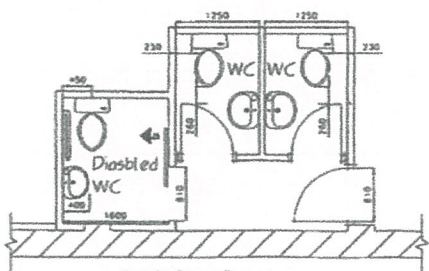

PROPOSED FLOOR PLAN Scale 1:100

Elevation A Scale 1:50

Detail Plan One Scale 1:50

New Chinese Restaurant
 Proposed Floor Plan
 15 Kent Tce
 Wellington Scale 1:100

24-09-00 KS28 A02

PEIKING HOUSE

RECEIVED
 Wellington City
 Council
 Arapaki
 Service Centre