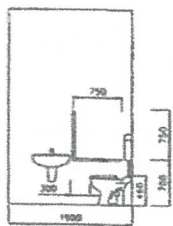

PROPOSED FLOOR PLAN Scale 1:100

Elevation A Scale 1:50

Detail Plan One Scale 1:50

New Chinese Restaurant
 Proposed Floor Plan
 15 Kent Tce
 Wellington Scale 1:100

24-09-00 KS28 A02

PEIKING HOUSE

RECEIVED
 Wellington City
 Council
 Arapaki
 Service Centre