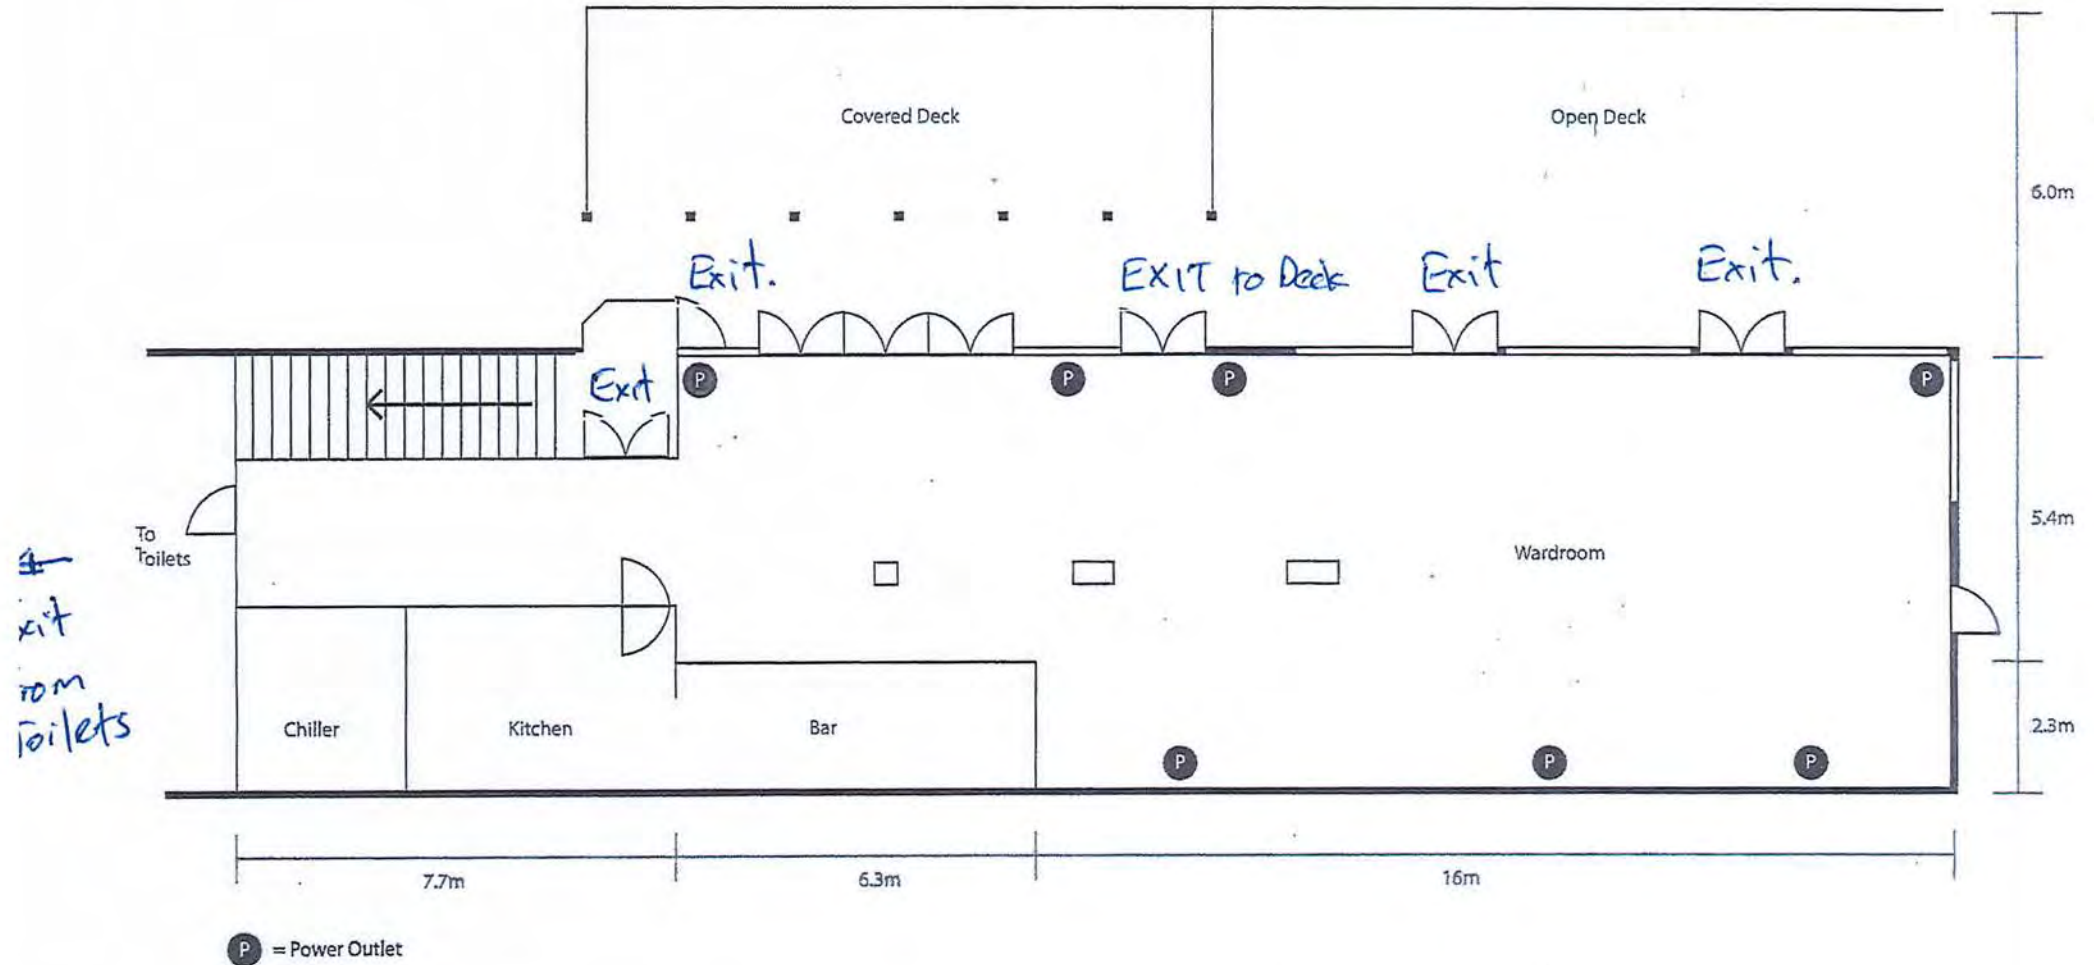

ROYAL PORT NICHOLSON YACHT CLUB

Established 1882

Ground Floor.

Wellington City Council
28 June 2021

Wardroom Layout

Wellington City Council
28 June 2021

First Floor

Plan of Proposed Upper Level Seismic Improvement 10th NBS
Concept Design Only

Wellington City Council
28 June 2021

*Scheme Provisions
Bar + Restaurant
(Not part of
Club Licensed Area)*

Royal Port Nicholson Yacht Club (Inc) Wardroom Diagram

Wellington City Council
28 June 2021