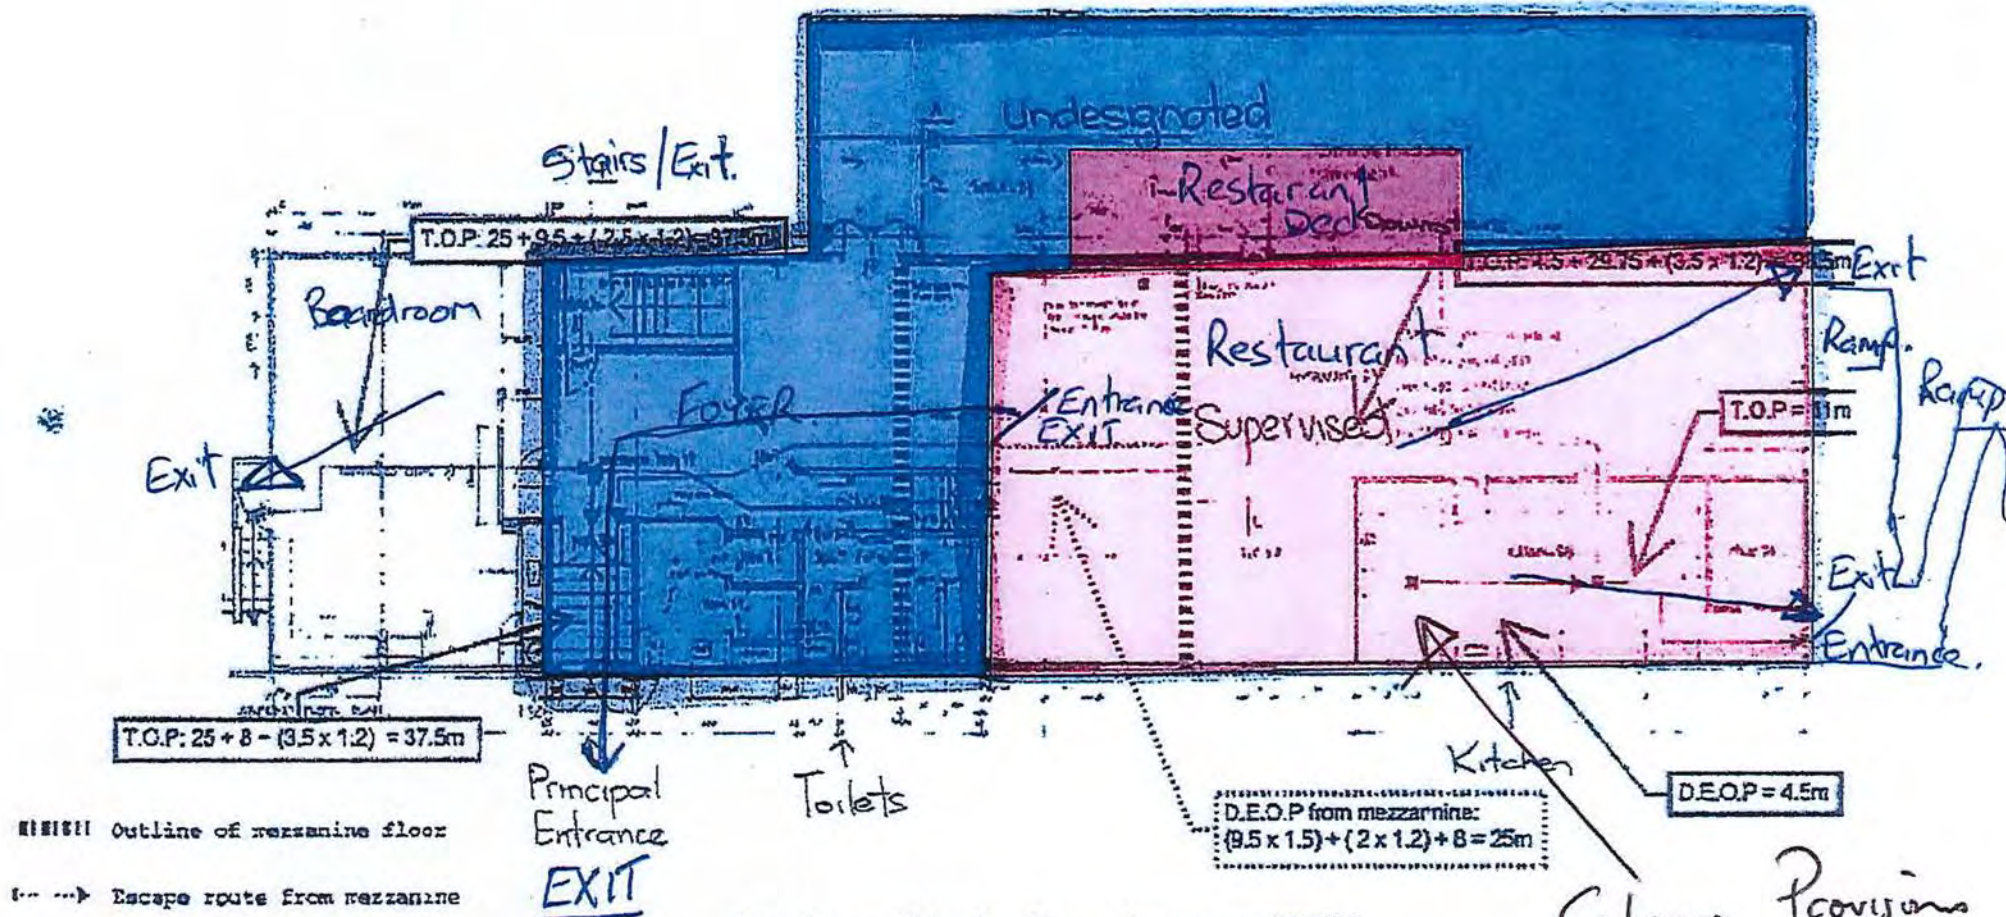

ROYAL PORT NICHOLSON YACHT CLUB

Established 1882

Ground Floor.

Wellington City Council
28 June 2021

Wardroom Layout

Wellington City Council
28 June 2021

First Floor

Plan of Proposed Upper Level Seismic Improvement 10th NBS
Concept Design Only

Wellington City Council
28 June 2021

*Scheme Provisions
Bar + Restaurant
(Not part of
Club Licensed Area)*

Royal Port Nicholson Yacht Club (Inc) Wardroom Diagram

Wellington City Council
28 June 2021