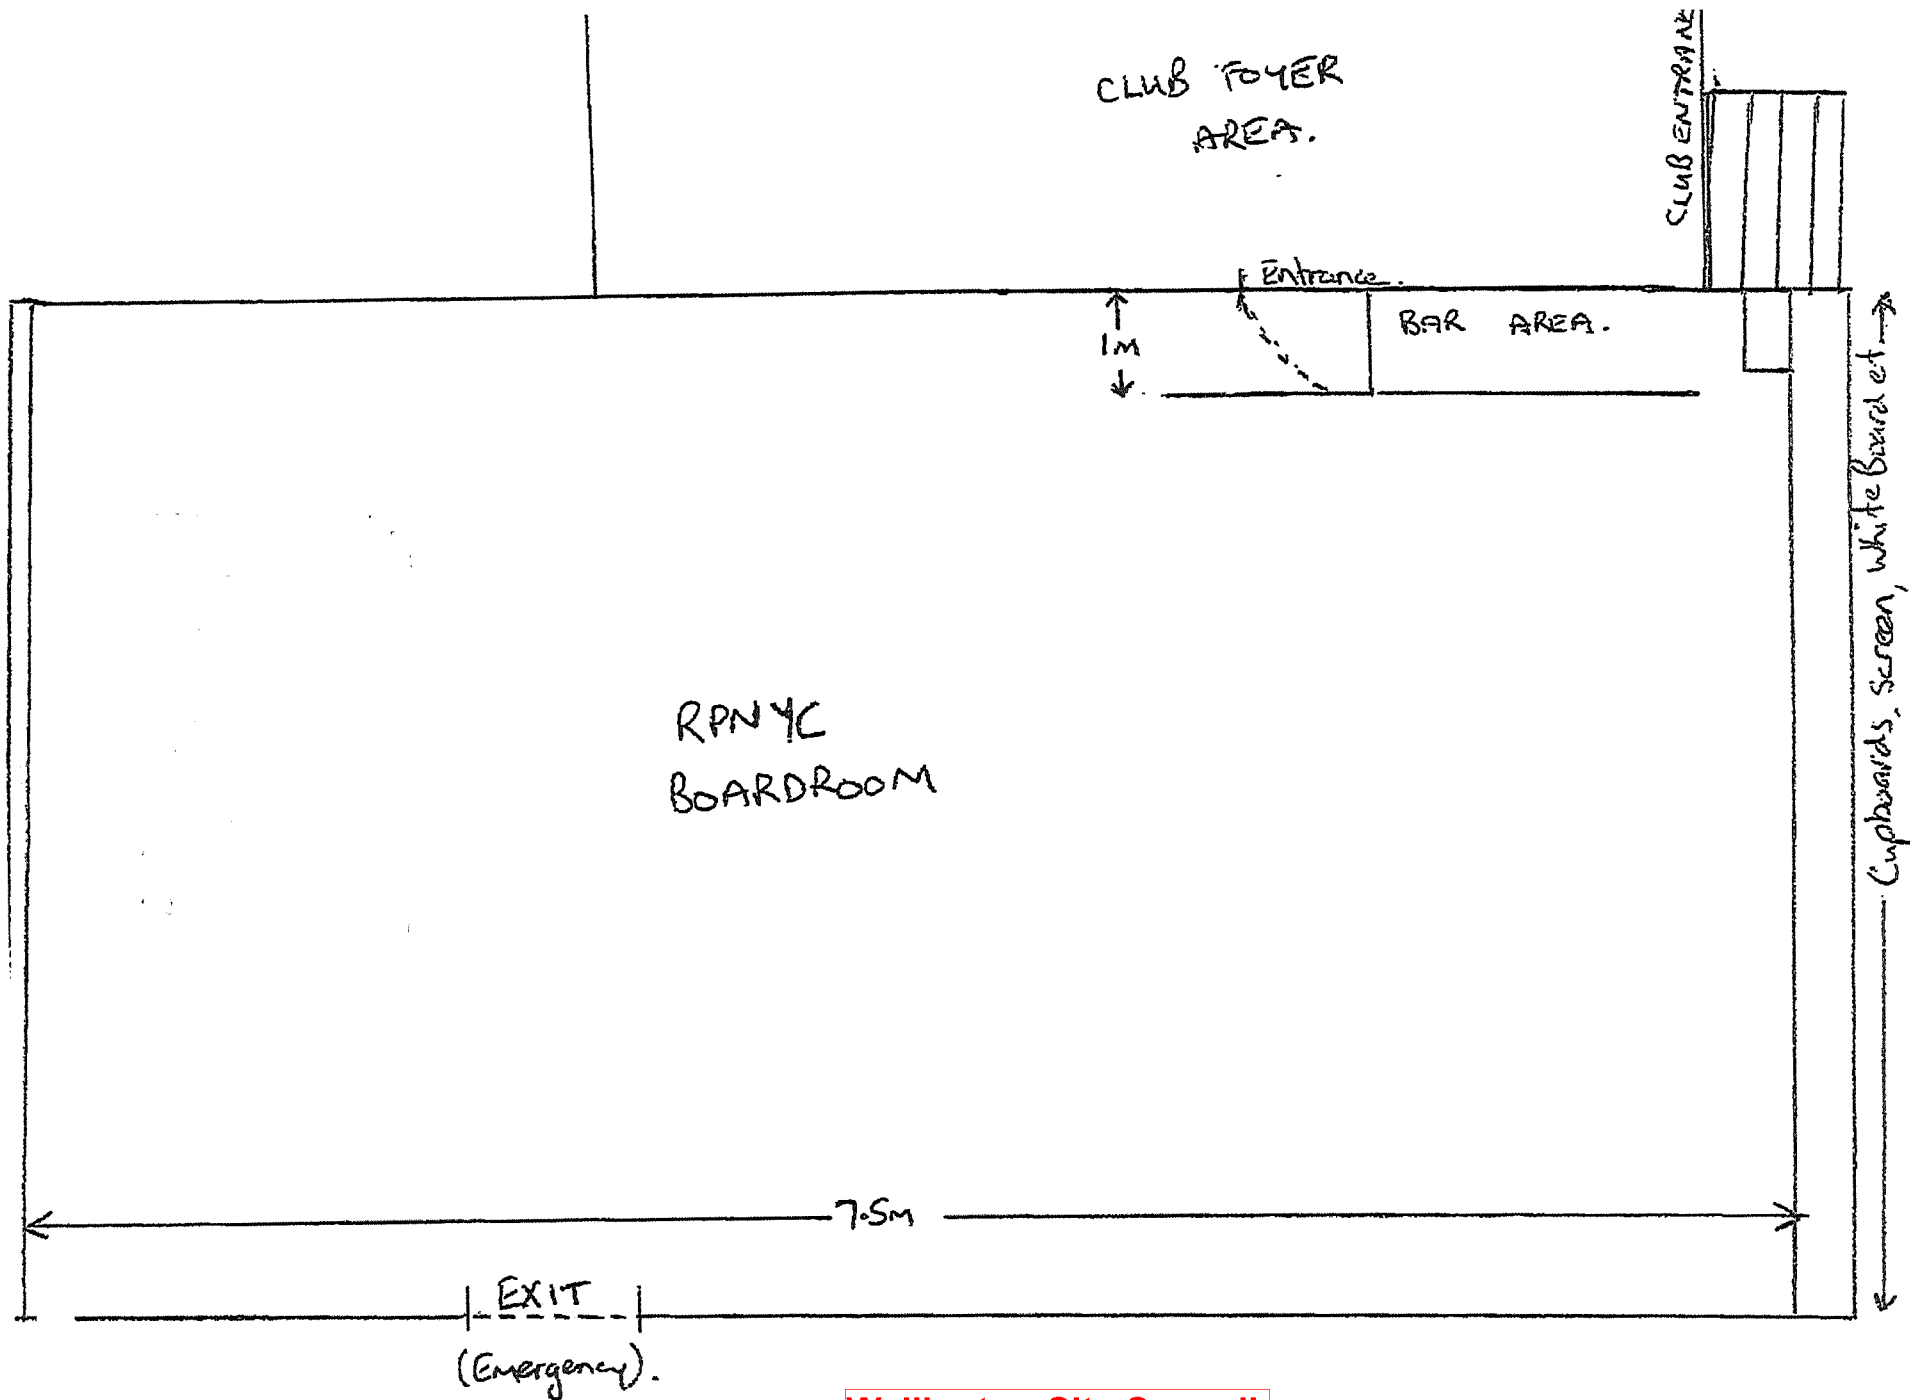

ROYAL PORT NICHOLSON YACHT CLUB

Established 1882

Ground Floor.

Wellington City Council
28 June 2021

Wardroom Layout

Wellington City Council
28 June 2021

First Floor

Plan of Proposed Upper Level Seismic Improvement 10th NBS
Concept Design Only

Wellington City Council
28 June 2021

*Scheme Provisions
Bar + Restaurant
(Not part of
Club Licensed Area)*

Royal Port Nicholson Yacht Club (Inc) Wardroom Diagram

Wellington City Council
28 June 2021