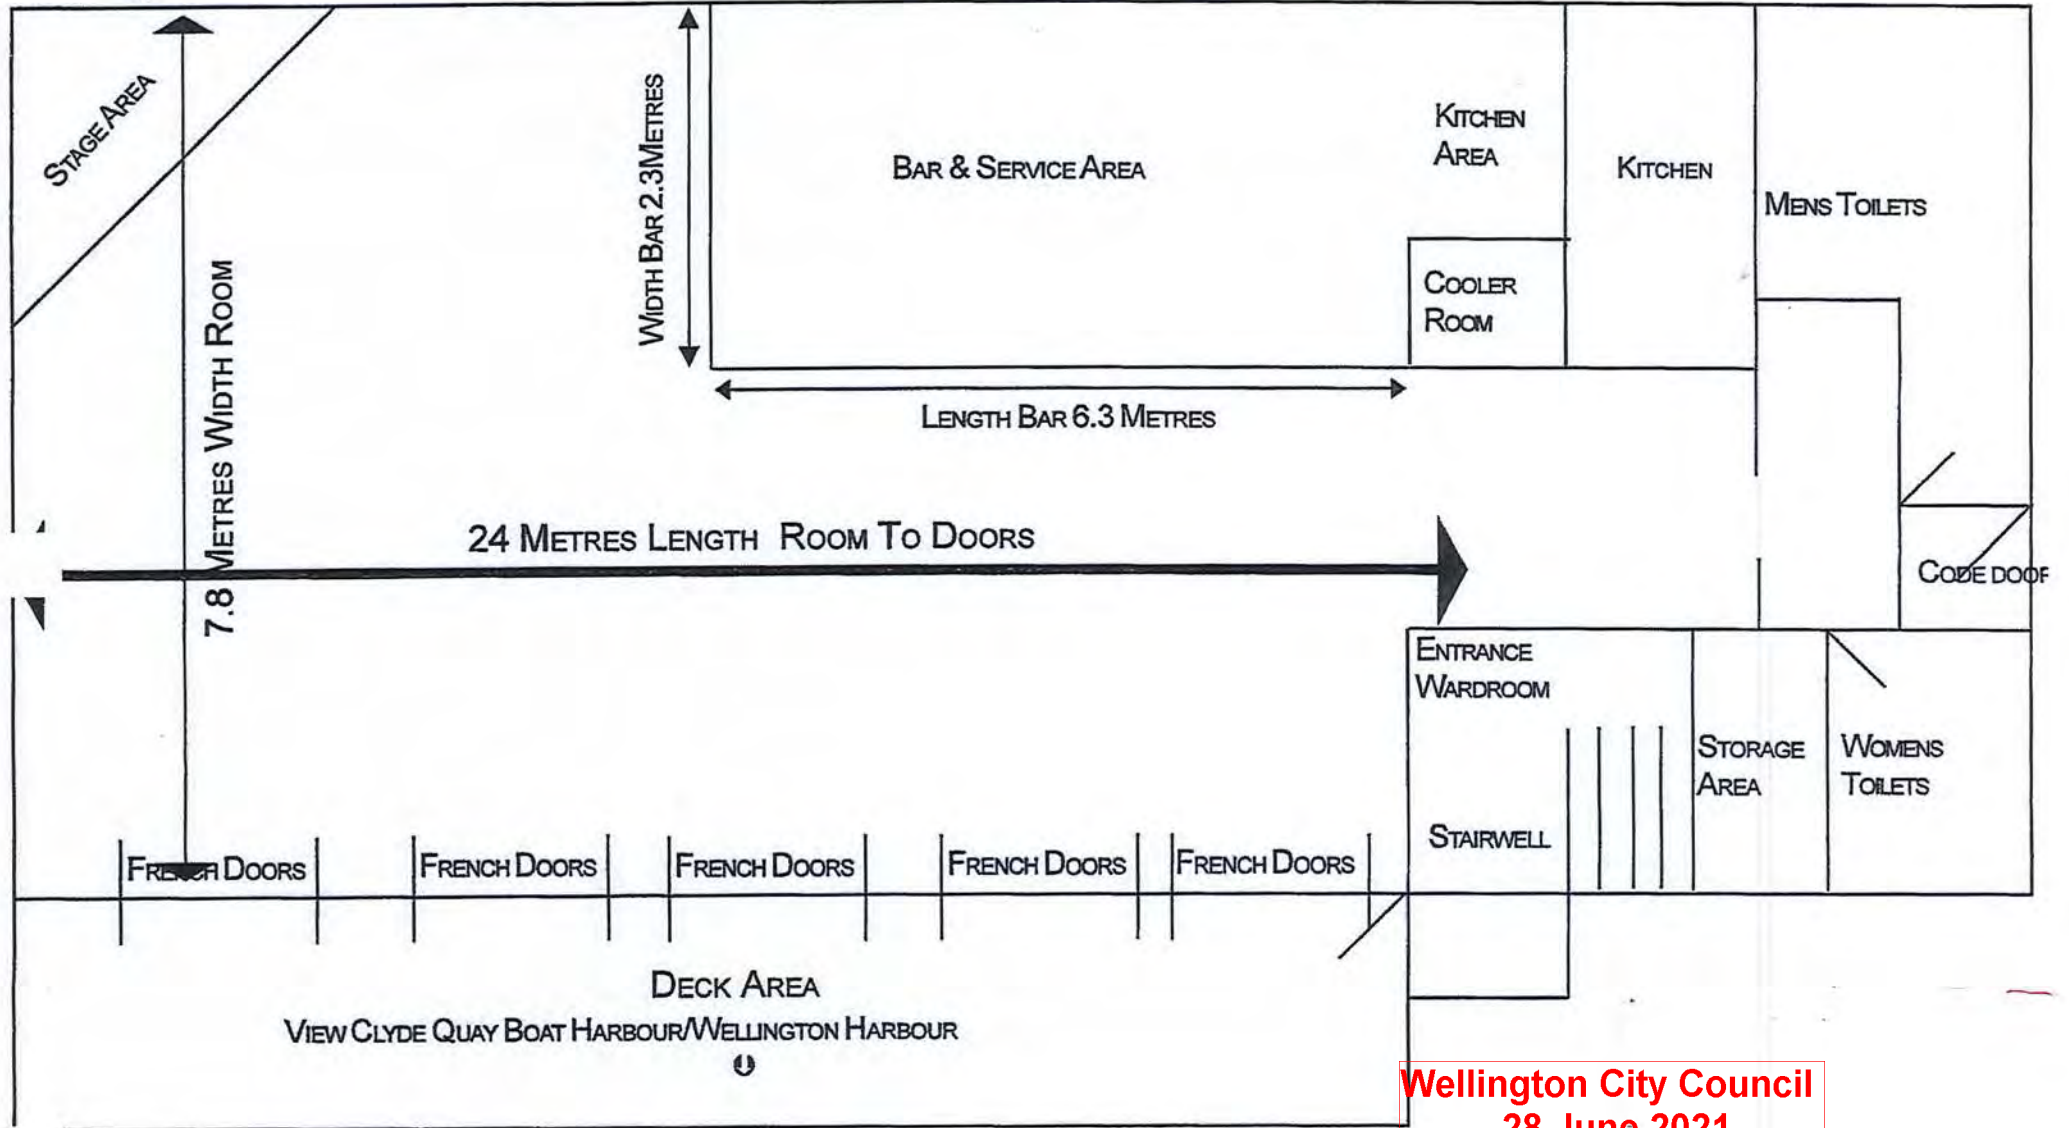

ROYAL PORT NICHOLSON YACHT CLUB

Established 1882

Ground Floor.

Wellington City Council
28 June 2021

Wardroom Layout

Wellington City Council
28 June 2021

First Floor

Plan of Proposed Upper Level Seismic Improvement 10th NBS
Concept Design Only

Wellington City Council
28 June 2021

*Scheme Provisions
Bar + Restaurant
(Not part of
Club Licensed Area)*

Royal Port Nicholson Yacht Club (Inc) Wardroom Diagram

Wellington City Council
28 June 2021