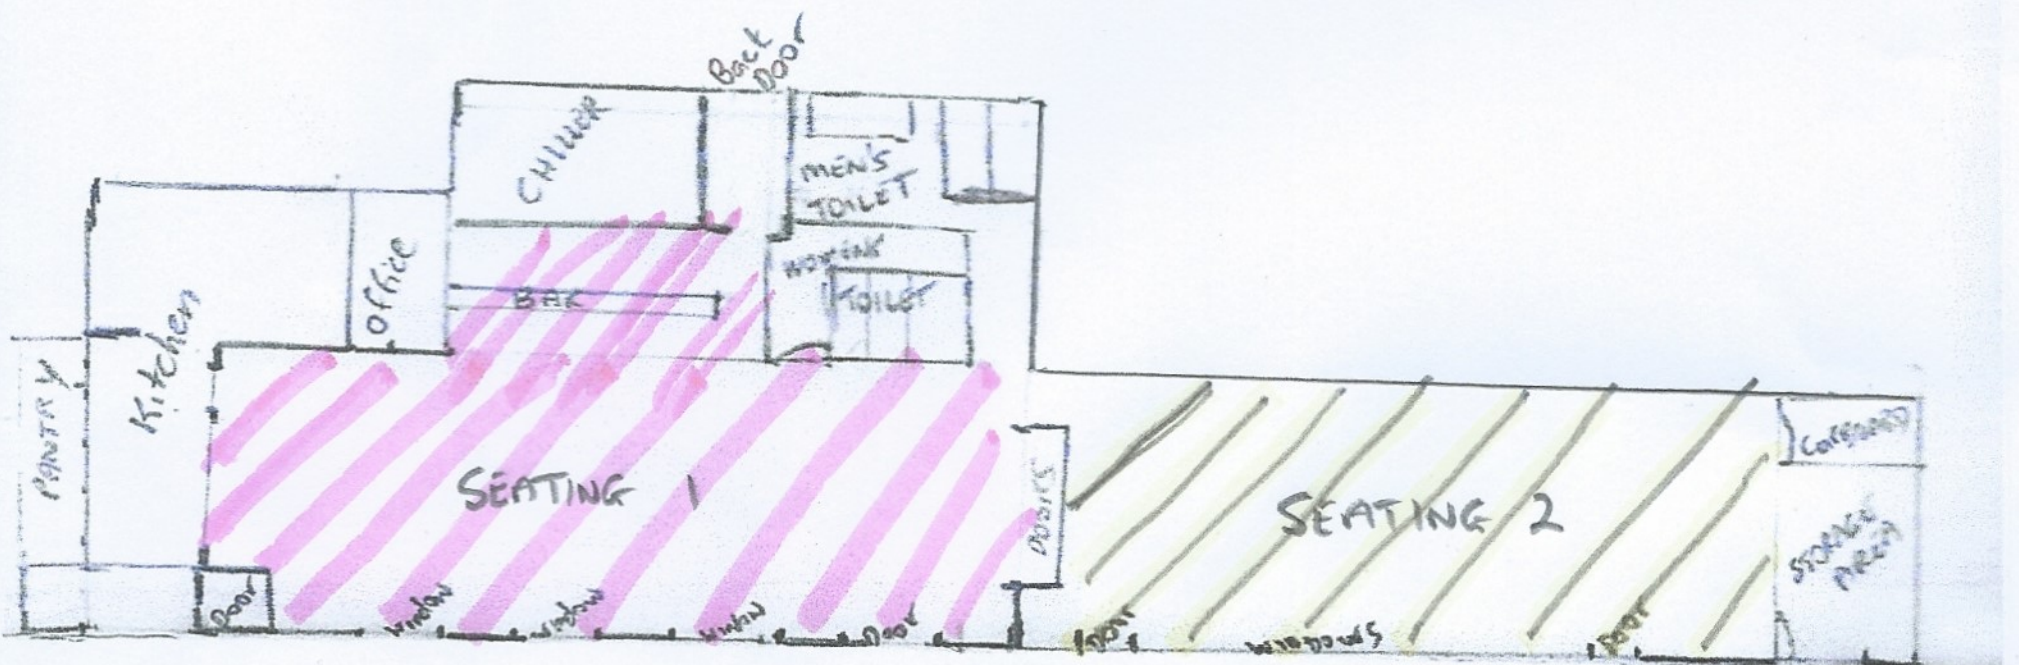

# NEWTOWN BOWLING CLUB

-  Existing Licensed area
-  Variation to licence requested

Scale 0.5cm = 1metre

Upper Floor (Building)

Ground Floor (Building)

(Adjoins - green)

GREEN

PATHWAY / GREEN SEATING