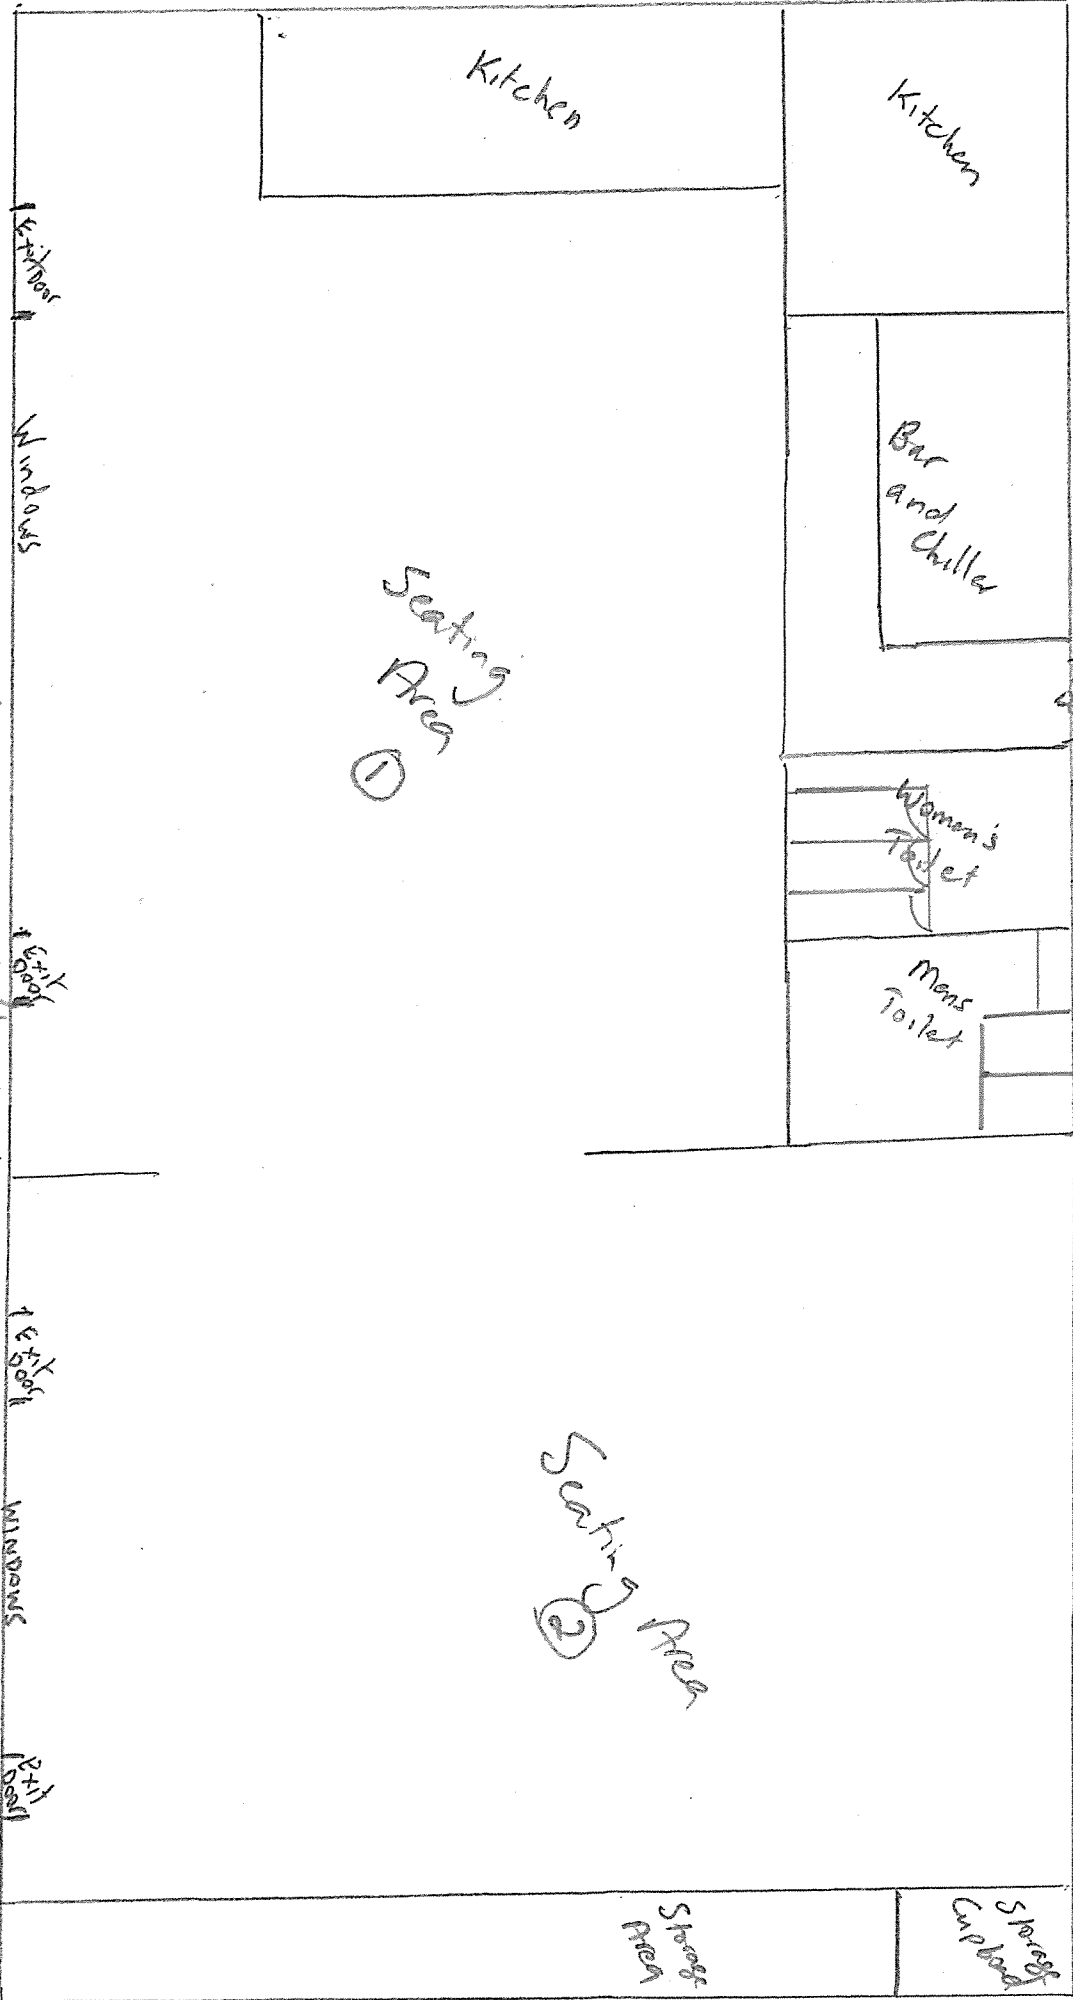

# NEWTOWN BOWLING CLUB

-  Existing Licensed area
-  Variation to licence requested

Scale 0.5cm = 1metre

Upper Floor (Building)

Ground Floor (Building)

(Adjoins - green)

GREEN

PATHWAY / GREEN SEATING