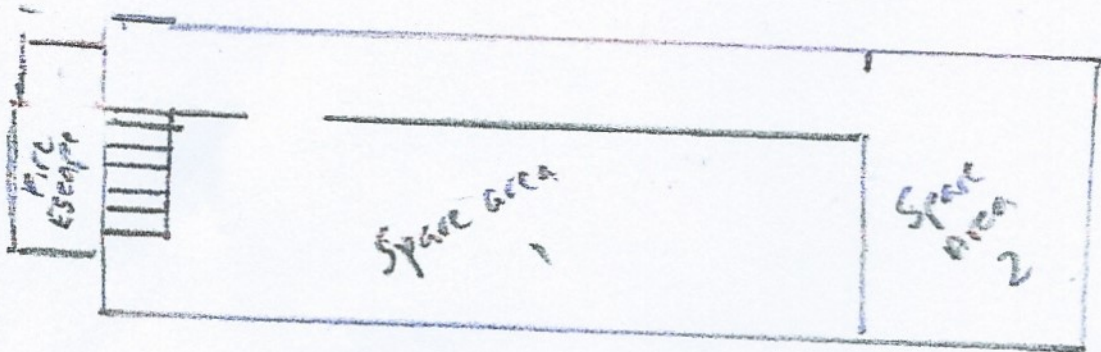

# NEWTOWN BOWLING CLUB

-  Existing Licensed area
-  Variation to licence requested

Scale 0.5cm = 1metre

Upper Floor (Building)

Ground Floor (Building)

(Adjoins - green)

GREEN

PATHWAY / GREEN SEATING