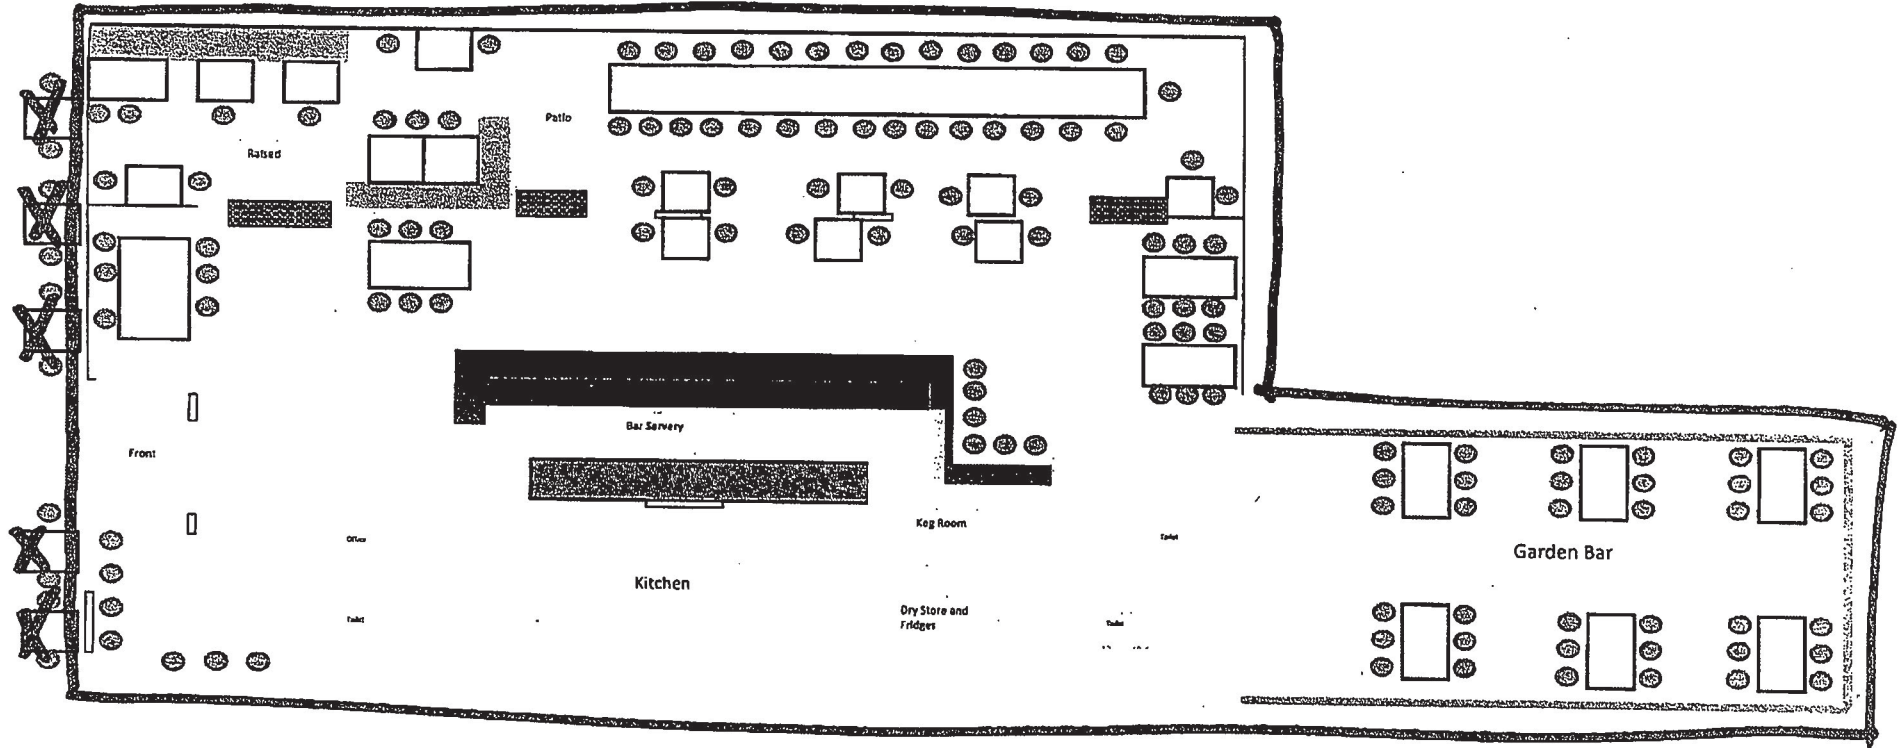

Plan with new proposed undesignated area

*All areas designated as Supervised

Wellington City Council
29 April 2021

The Parade, Island Bay

Plan with current designated area.

26942018

ALL SUPERVISED

WELLINGTON CITY COUNCIL
PUBLIC HEALTH
23 APR 2018
RECEIVED
WAKEFIELD ST., WELLINGTON