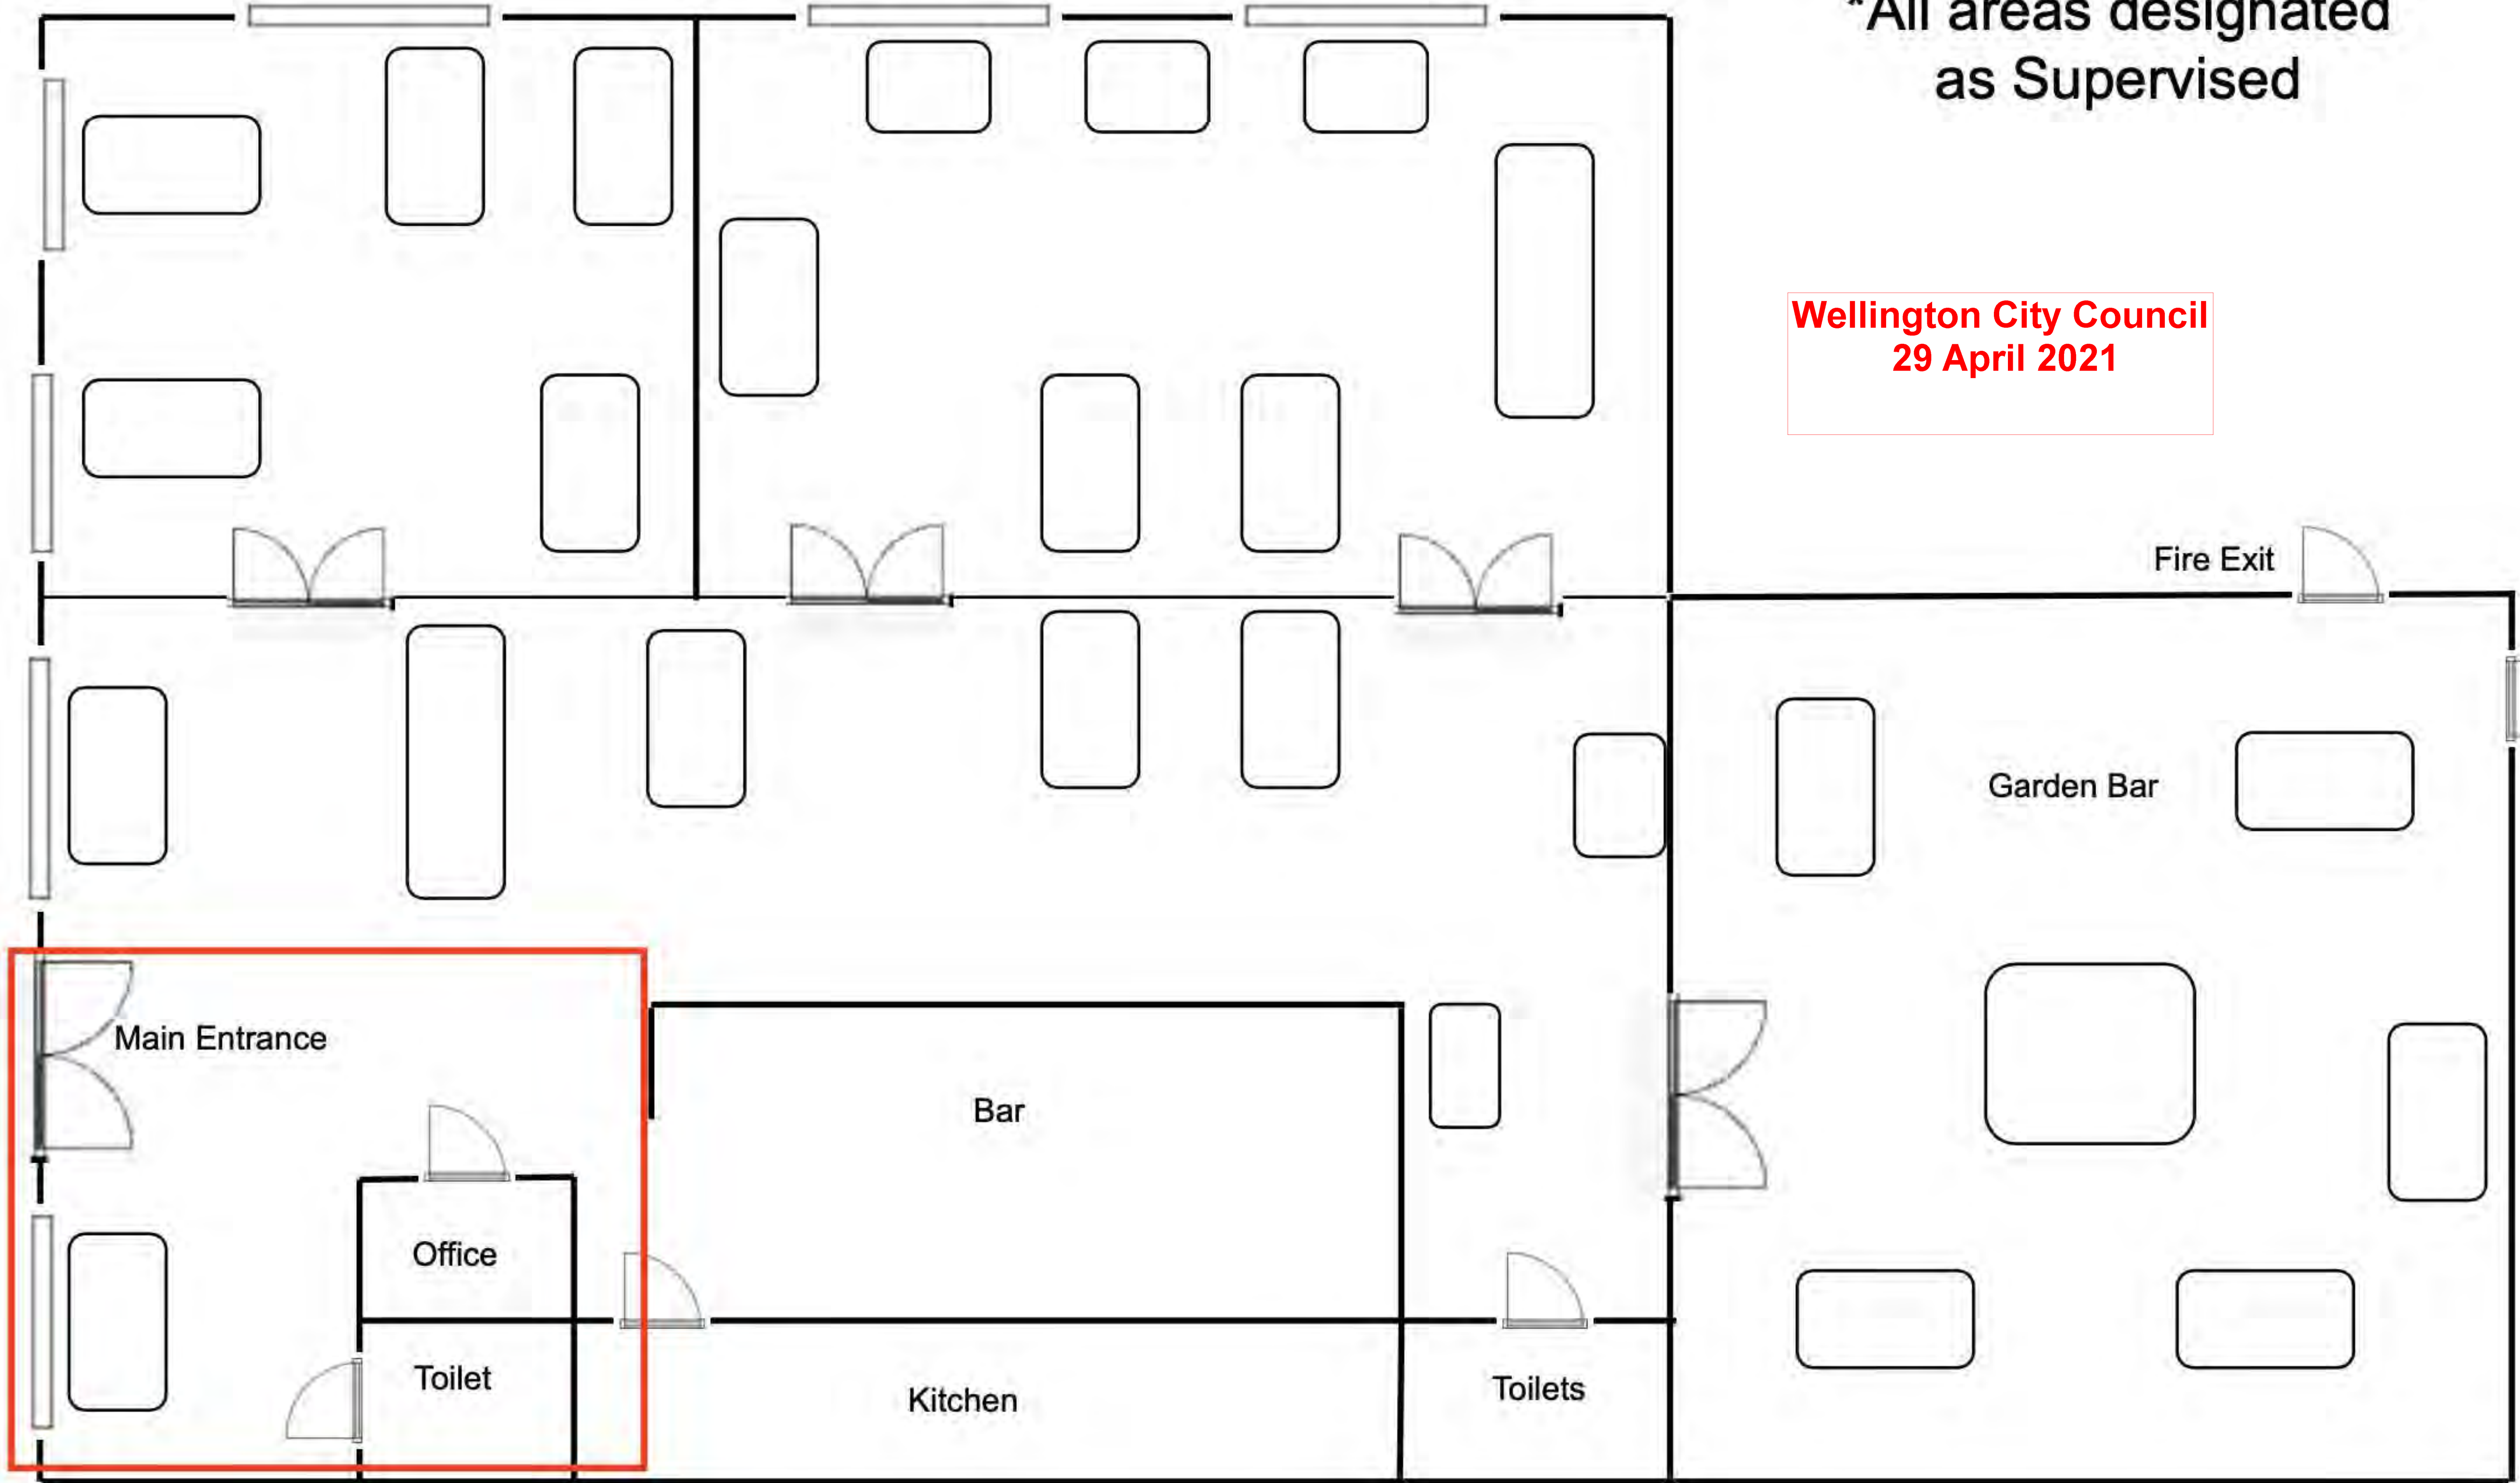

Plan with new proposed undesignated area

*All areas designated as Supervised

Wellington City Council
29 April 2021

The Parade, Island Bay

Plan with current designated area.

26942018

ALL SUPERVISED

WELLINGTON CITY COUNCIL
PUBLIC HEALTH
23 APR 2018
RECEIVED
WAKEFIELD ST., WELLINGTON