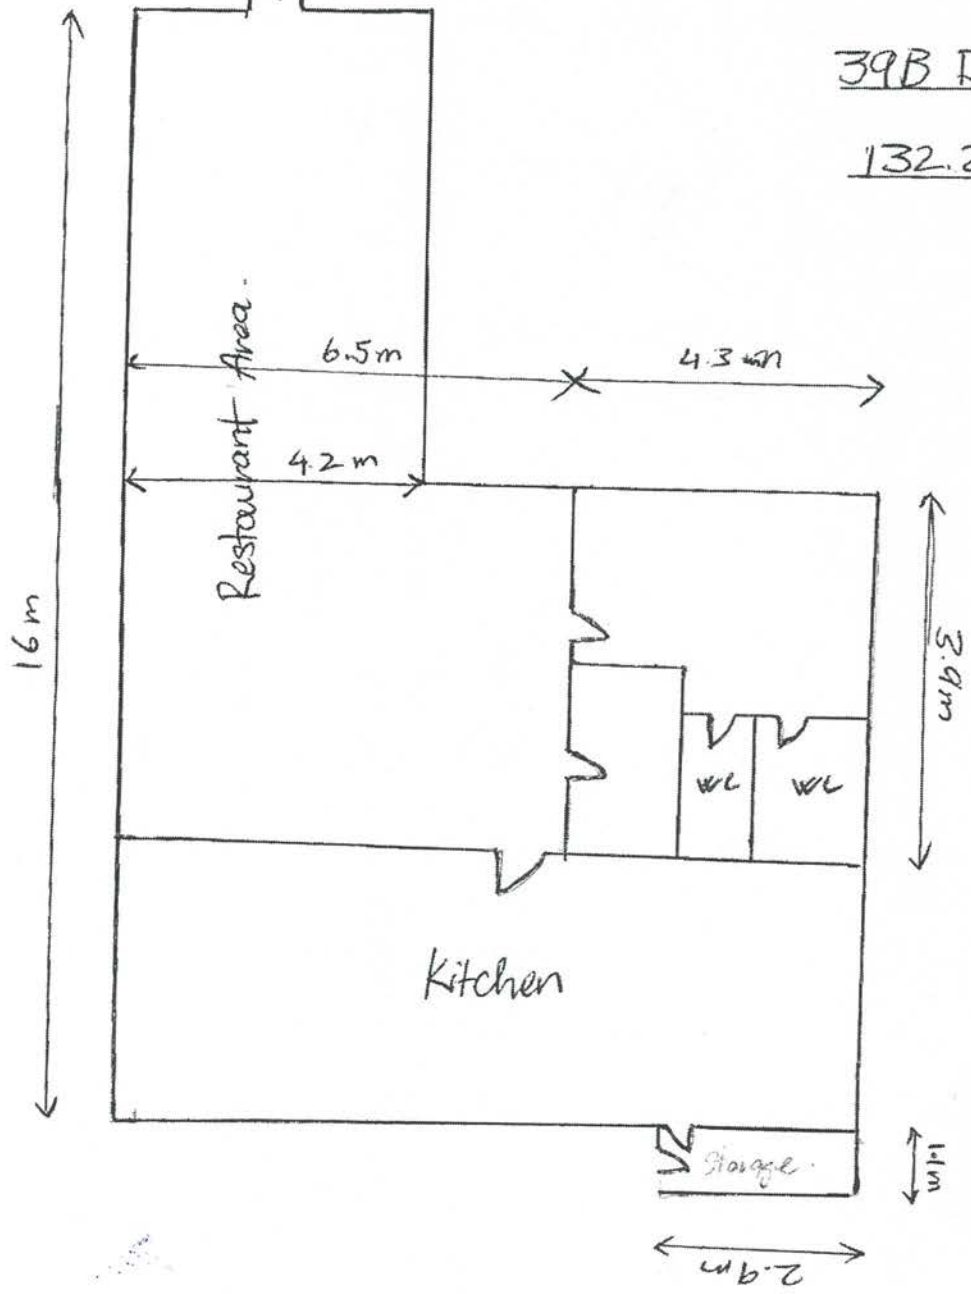

High Table x 1200 cm

Low Table x 70 cm  
70 x 70 cm

ENTIRE  
AREA  
SUPERVISED

Entry  
X exit

RECEIVED  
Wellington City  
Council  
Arapaki  
Service Centre

22 JUL 2021

Absolutely Positively  
Wellington City Council  
Me Heke Ki Pōneke

Dixon Street  
Entry/Exit

39B DIXON STREET

132.2 m<sup>2</sup>

SUPERVISED AREA

RECEIVED  
Warrington City Council  
Araspaal  
Service Centre  
22 JUL 2021  
Absolutely Positive!  
Warrington City Council  
M. HALL - 01925 434344