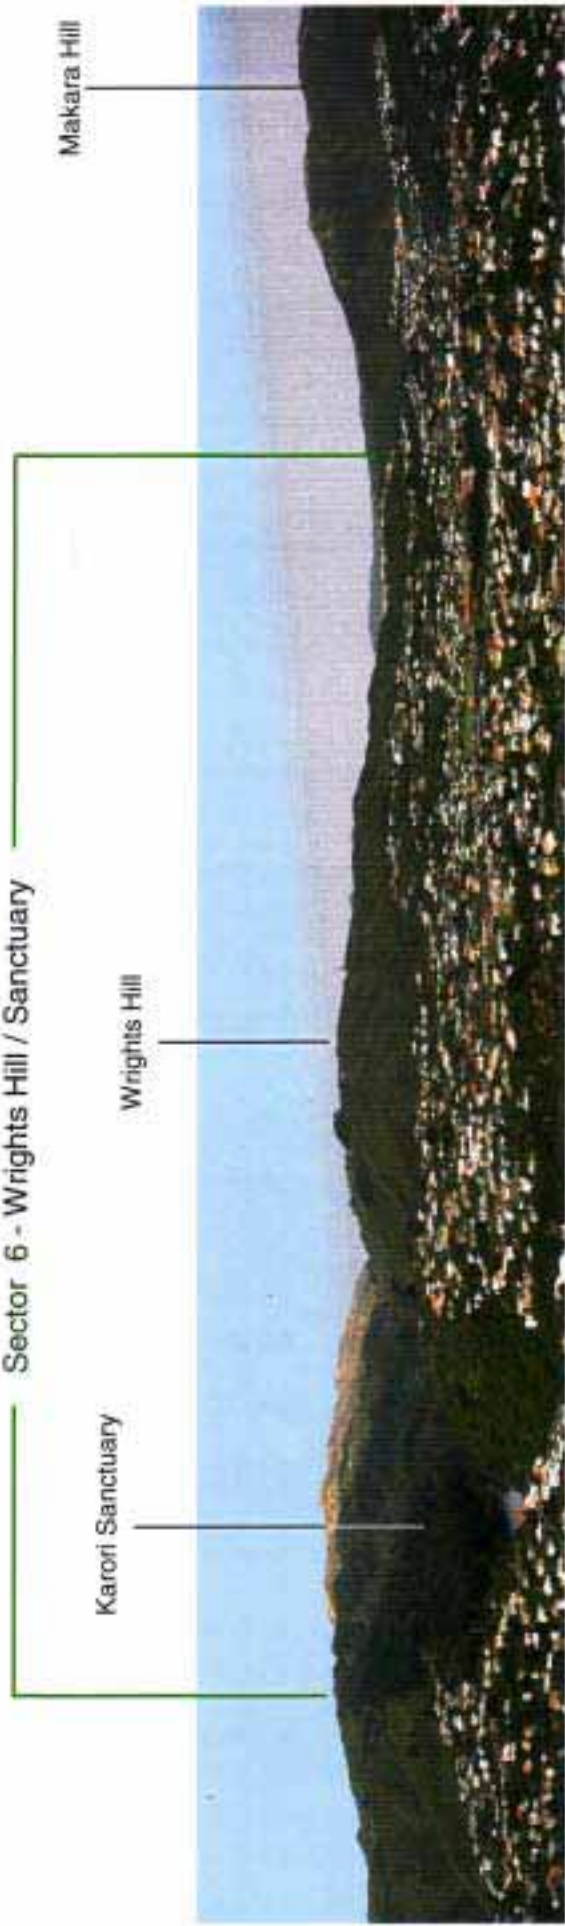

Sector 6 - Wrights Hill / Sanctuary

NORTH SIDE OF OUTER GREEN BELT - View from Stellan Memorial Park, Northland looking southwest.

Fig.6.2
View Location 12