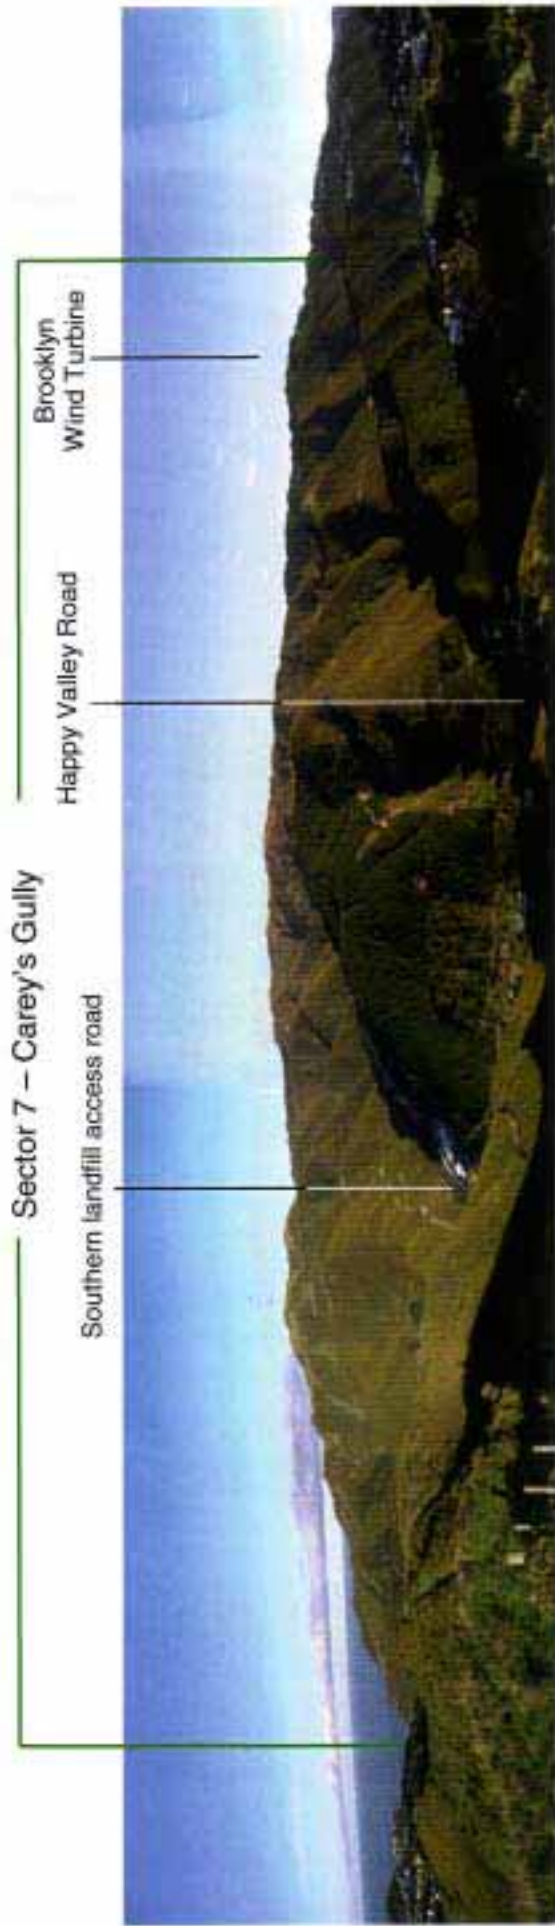

Fig.7.1
View Location 13

EAST SIDE OF GREEN BELT - View from Tawatawa ridge, City to Sea Walkway looking west.

Fig.7.2
View Location 14