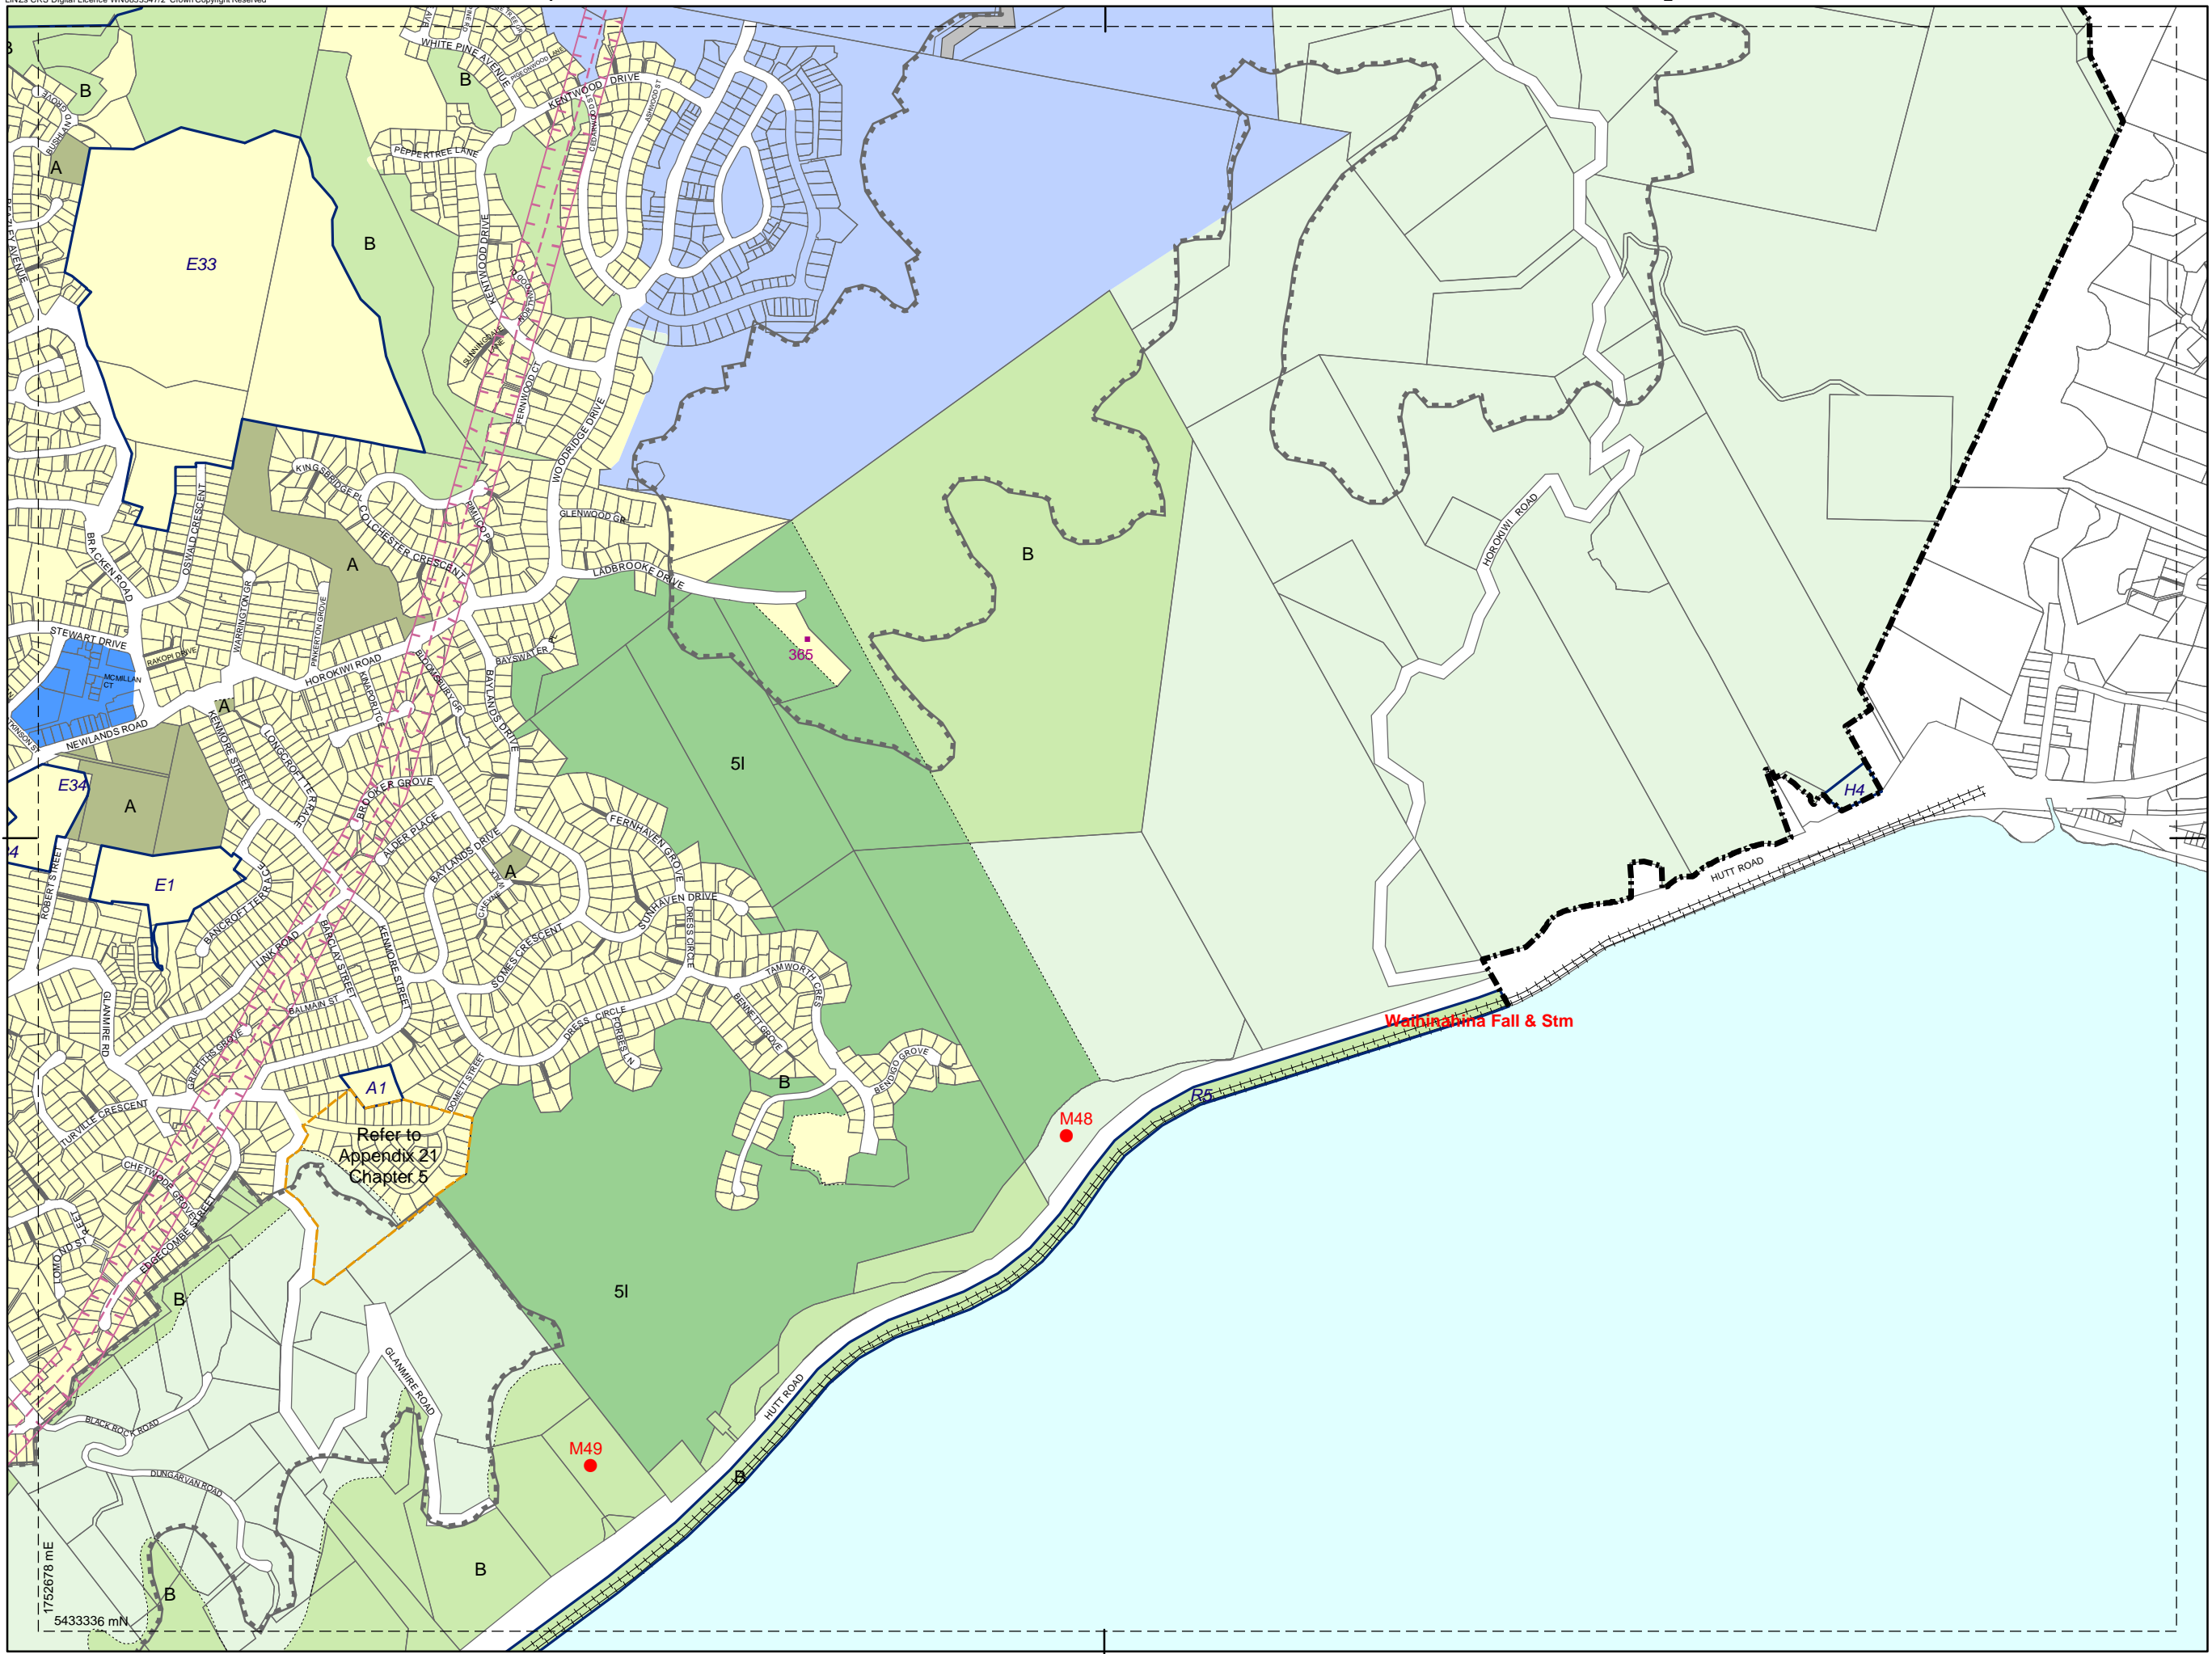

1:10,000

26	27
23	24
22	

Refer to Appendix 21 Chapter 5

# WELLINGTON CITY COUNCIL DISTRICT PLAN MAP

Operative July 2000  
Updated December 2018