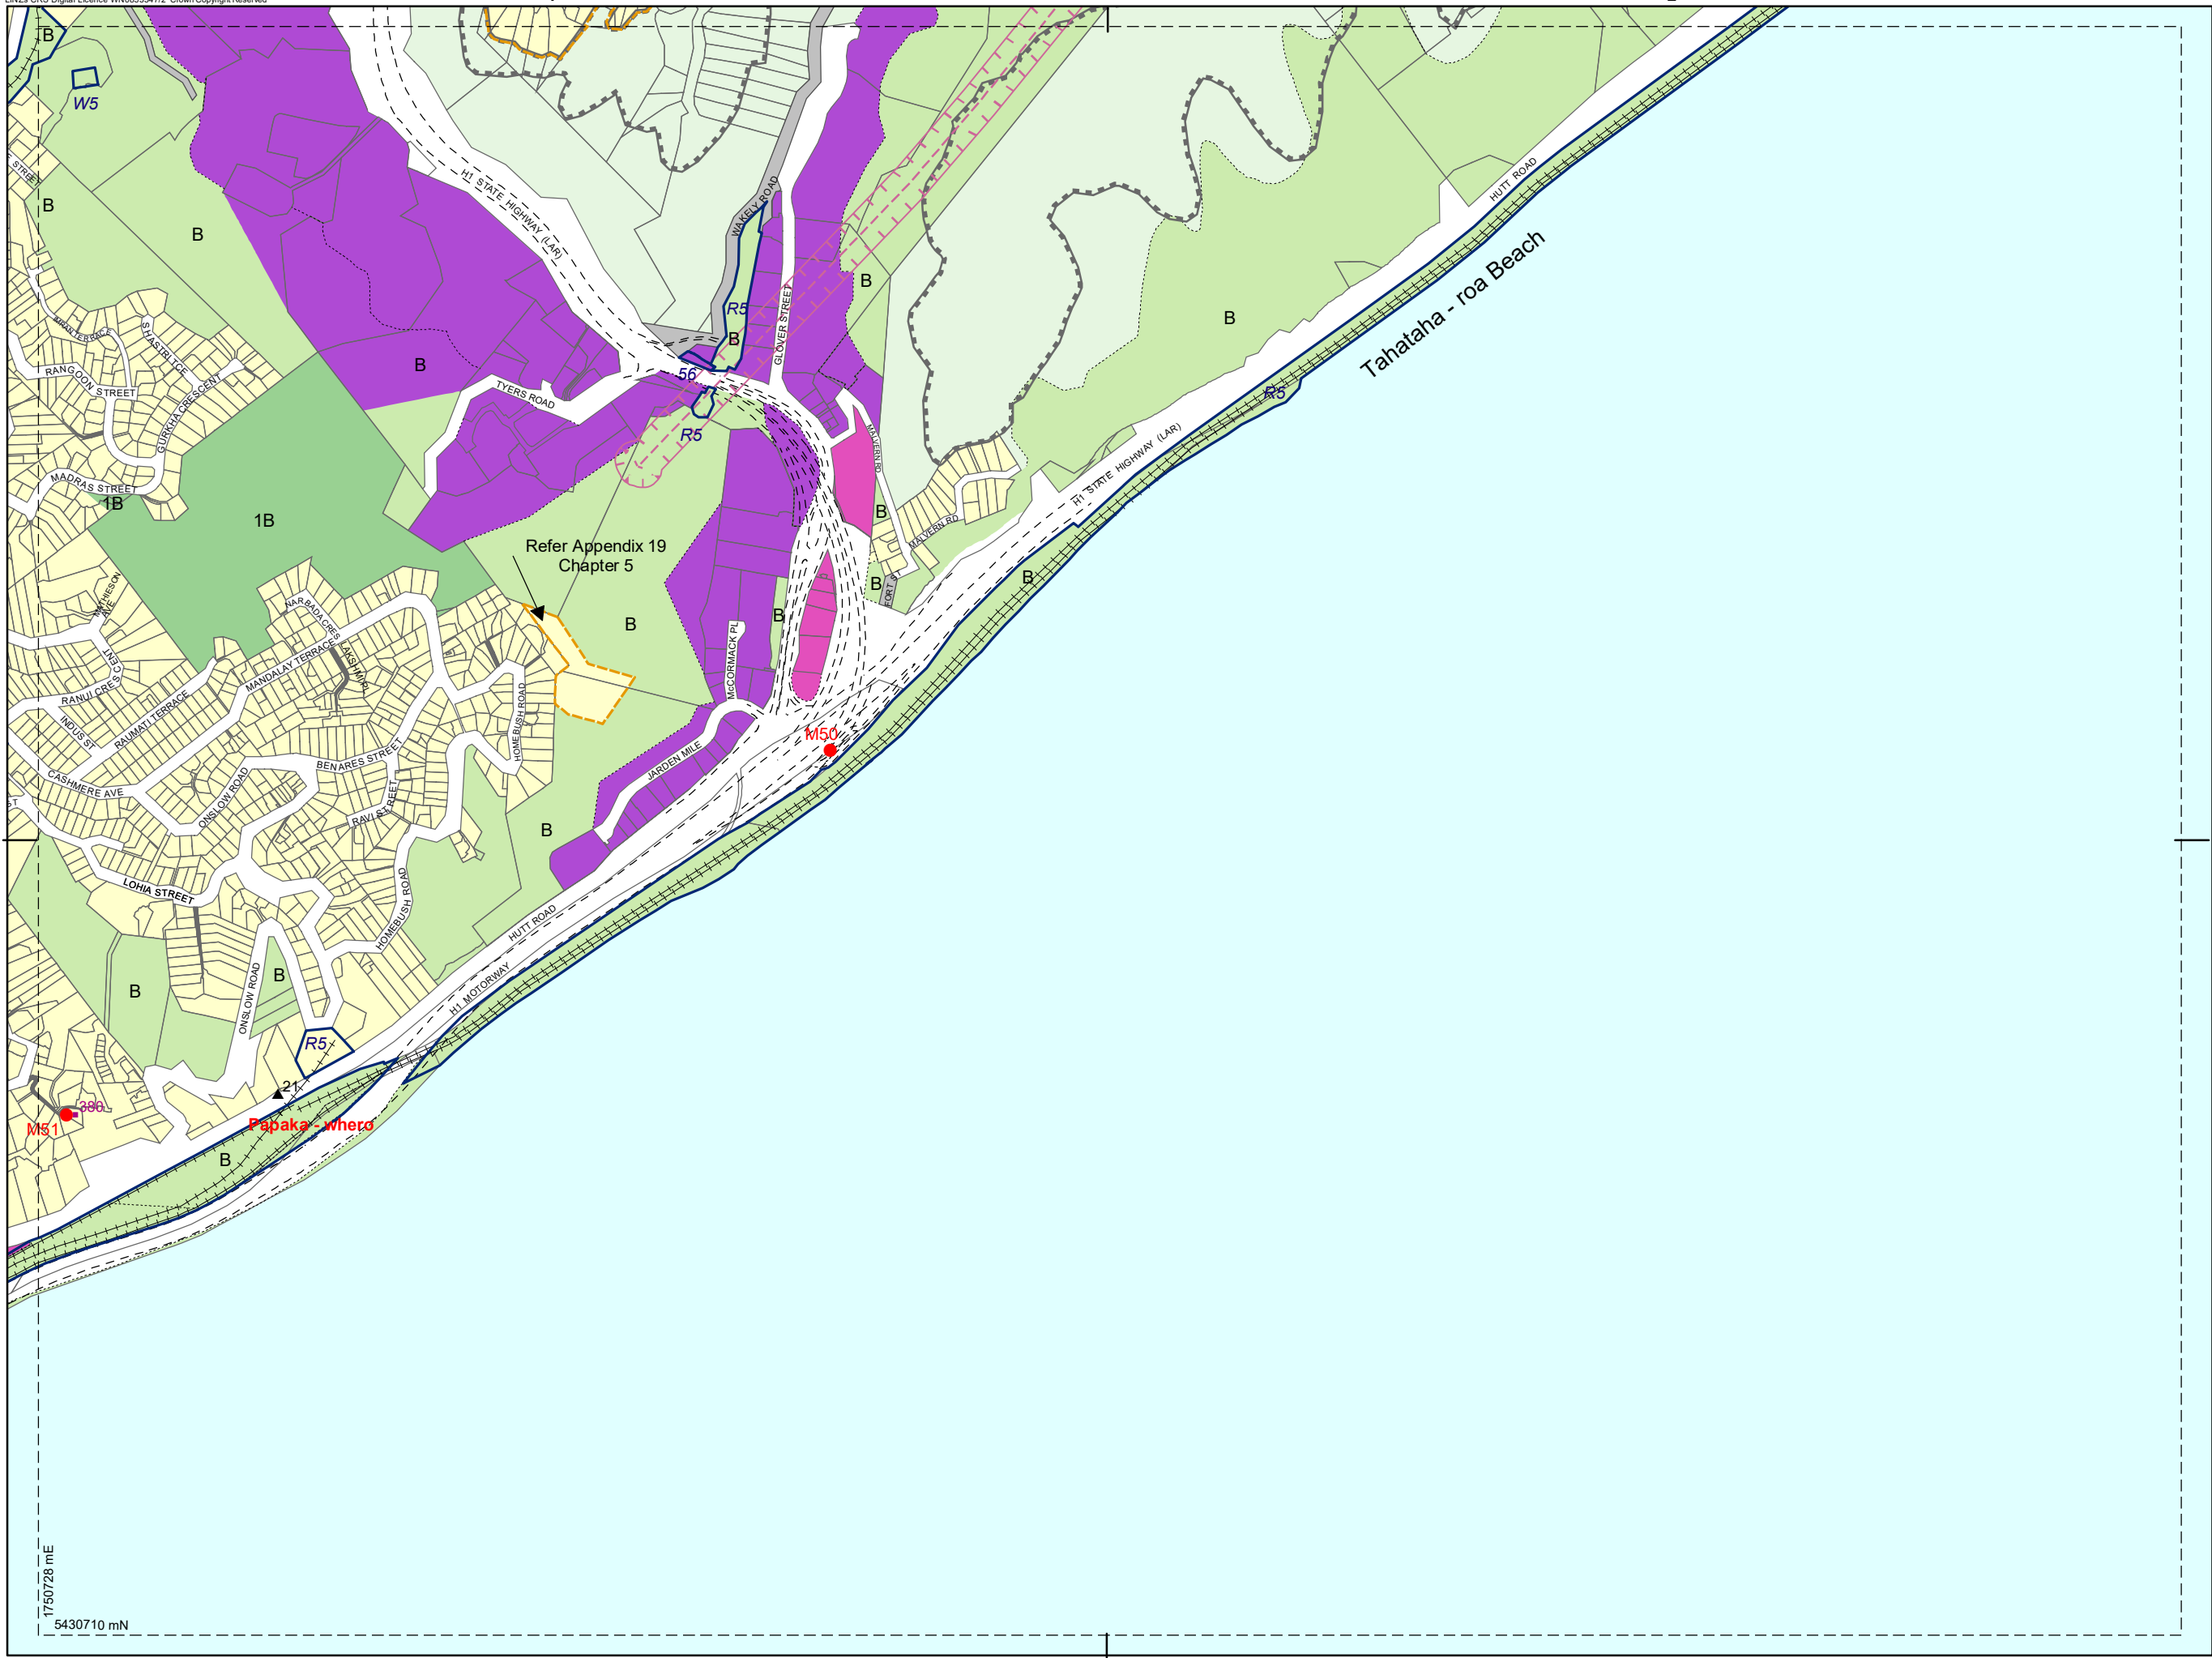

1:10,000

1750728 mE
5430710 mN

WELLINGTON CITY COUNCIL DISTRICT PLAN MAP

Operative July 2000
Updated September 2019