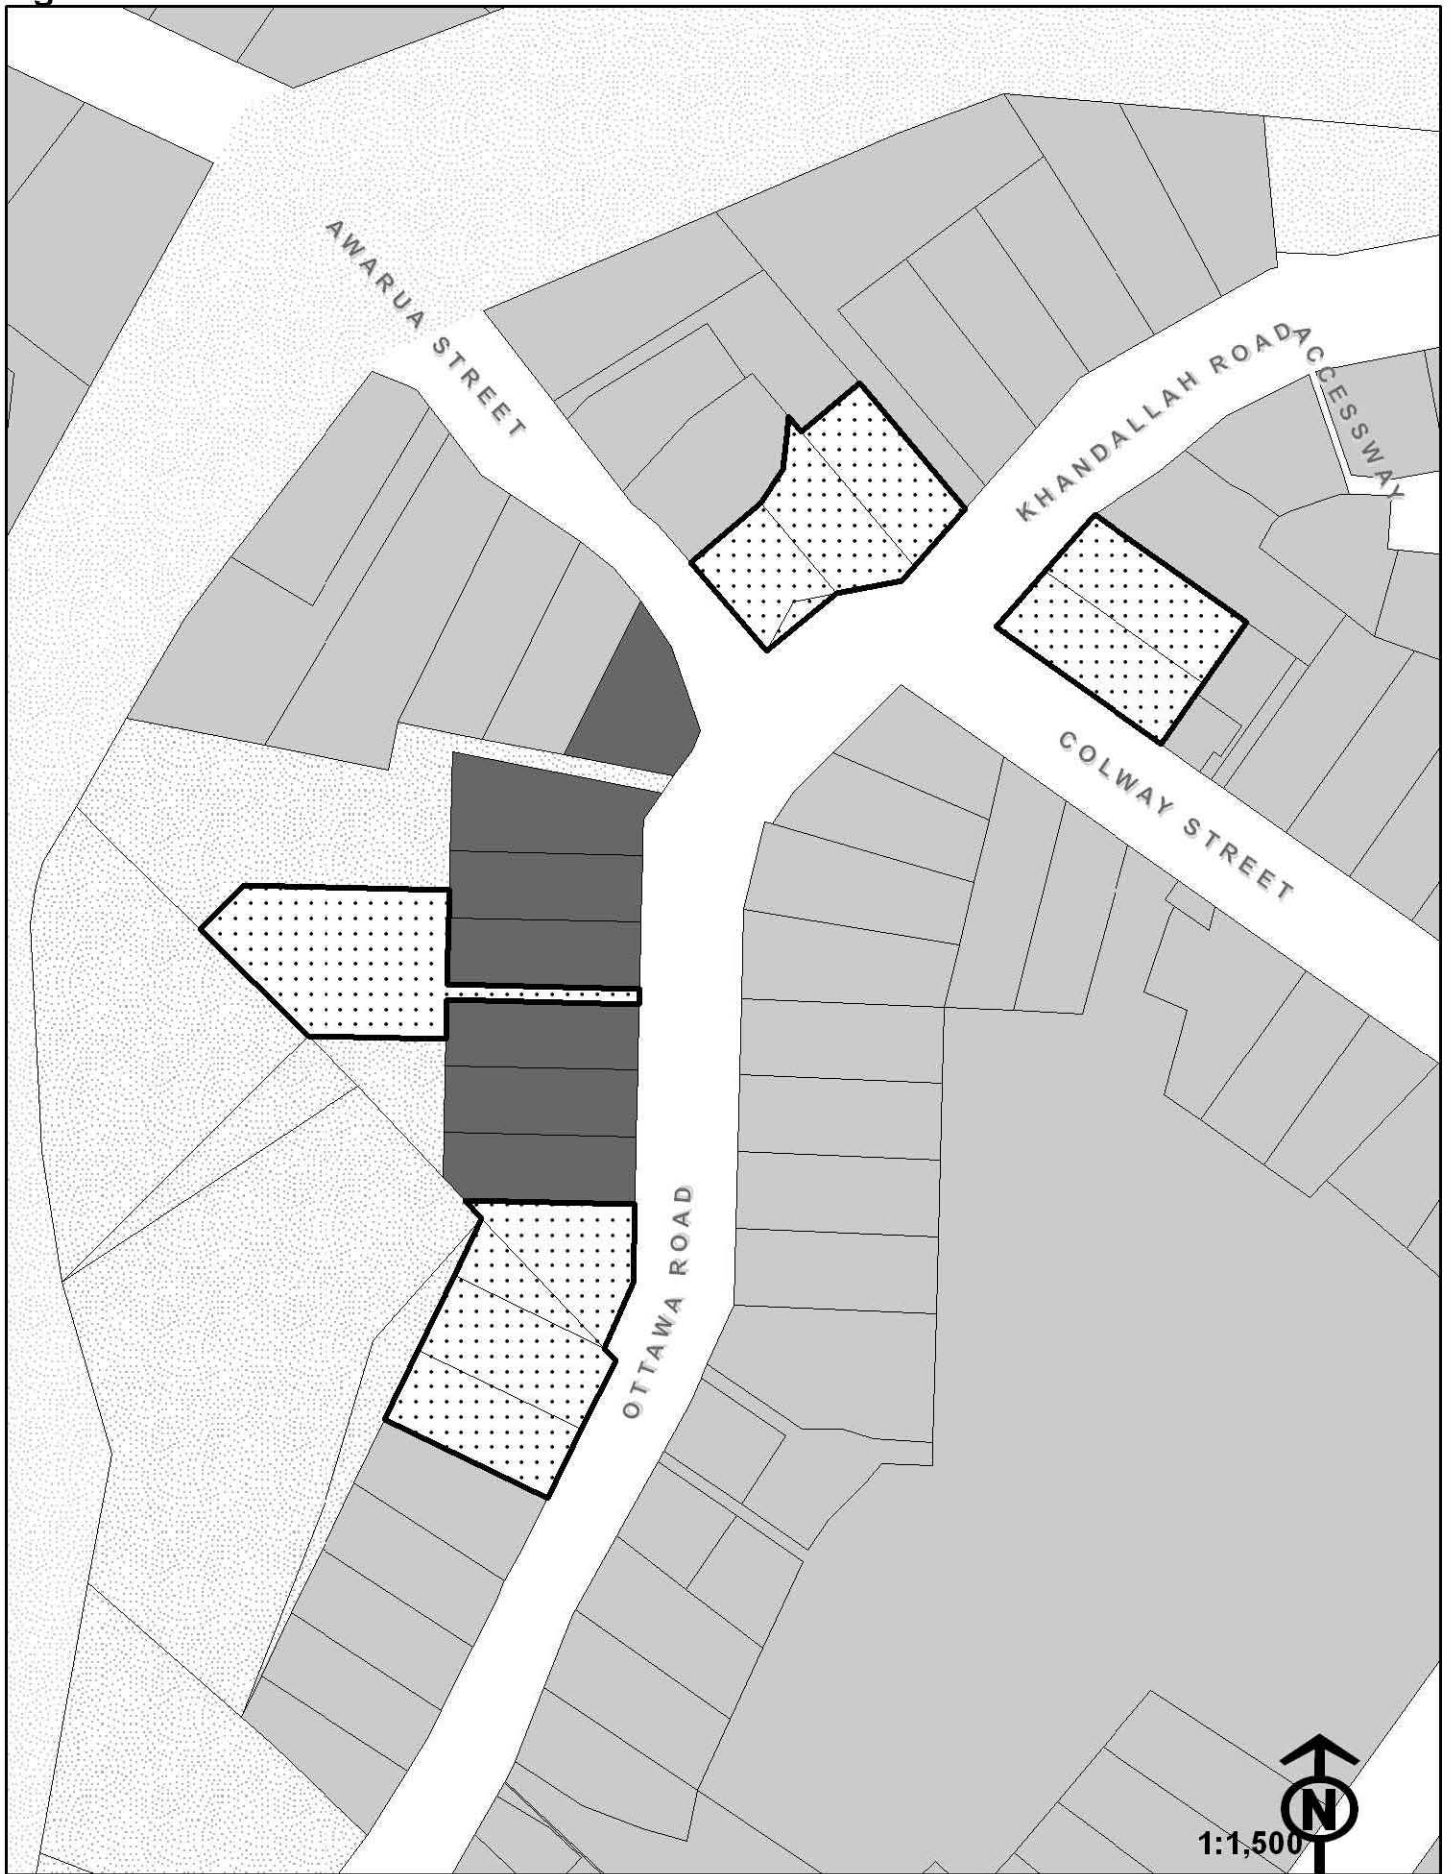

# Ngaio

## Proposed Rezoning

 Outer Residential to Centre

## Existing Zoning

 Suburban Centre

 Outer Residential

 Open Space A

 Open Space B

0 5 10 20  
Metres

1:1,500

*Note: All sites with existing 'Suburban Centre' zoning will be zoned 'Centre' unless otherwise stipulated.*