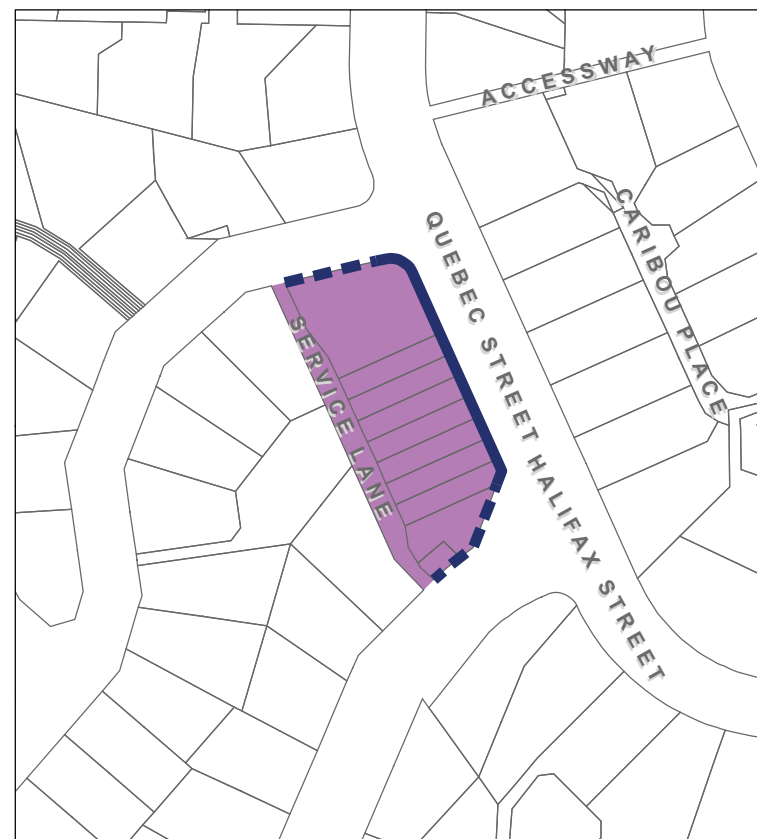

Aro Valley

1:1500

Roseneath

1:800

Newtown

1:1500

Island Bay

1:2000

Kingston

1:2000

Berhampore

1:1000

- Primary
- Centre
- - Secondary

Primary and secondary frontages