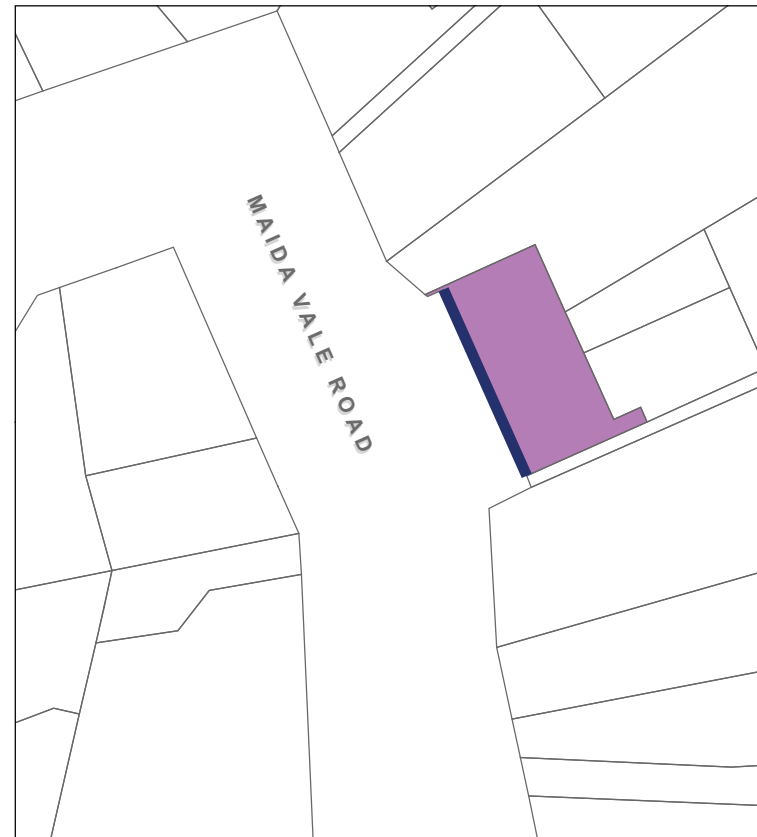

Aro Valley

1:1500

Roseneath

1:800

Newtown

1:1500

Island Bay

1:2000

Kingston

1:2000

Berhampore

1:1000

- Primary
- Centre
- - Secondary

Primary and secondary frontages