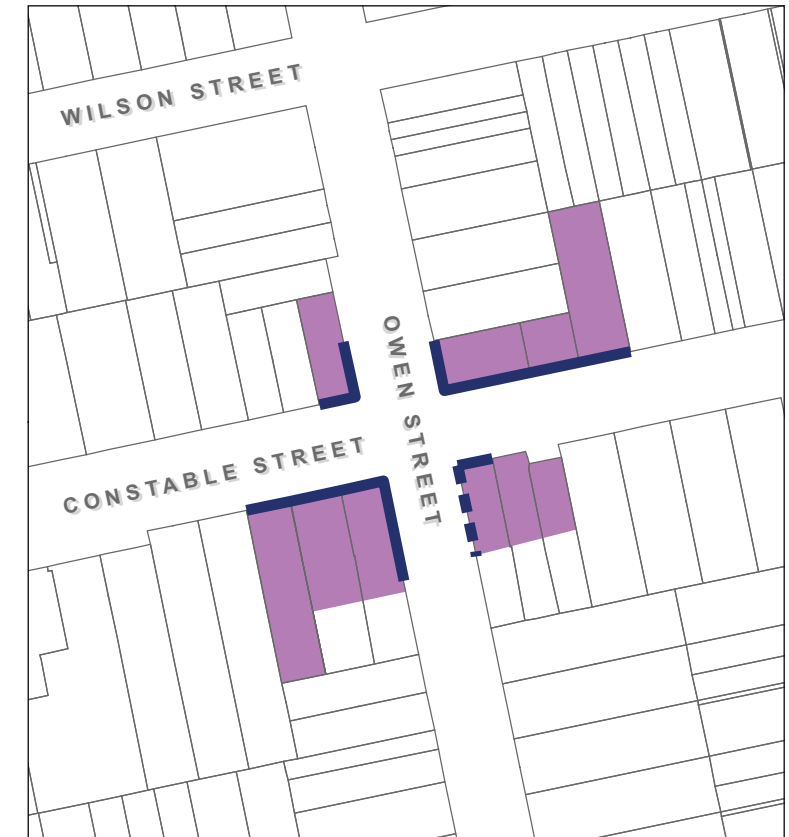

Aro Valley

1:1500

Roseneath

1:800

Newtown

1:1500

Island Bay

1:2000

Kingston

1:2000

Berhampore

1:1000

- Primary
- Centre
- - Secondary

Primary and secondary frontages