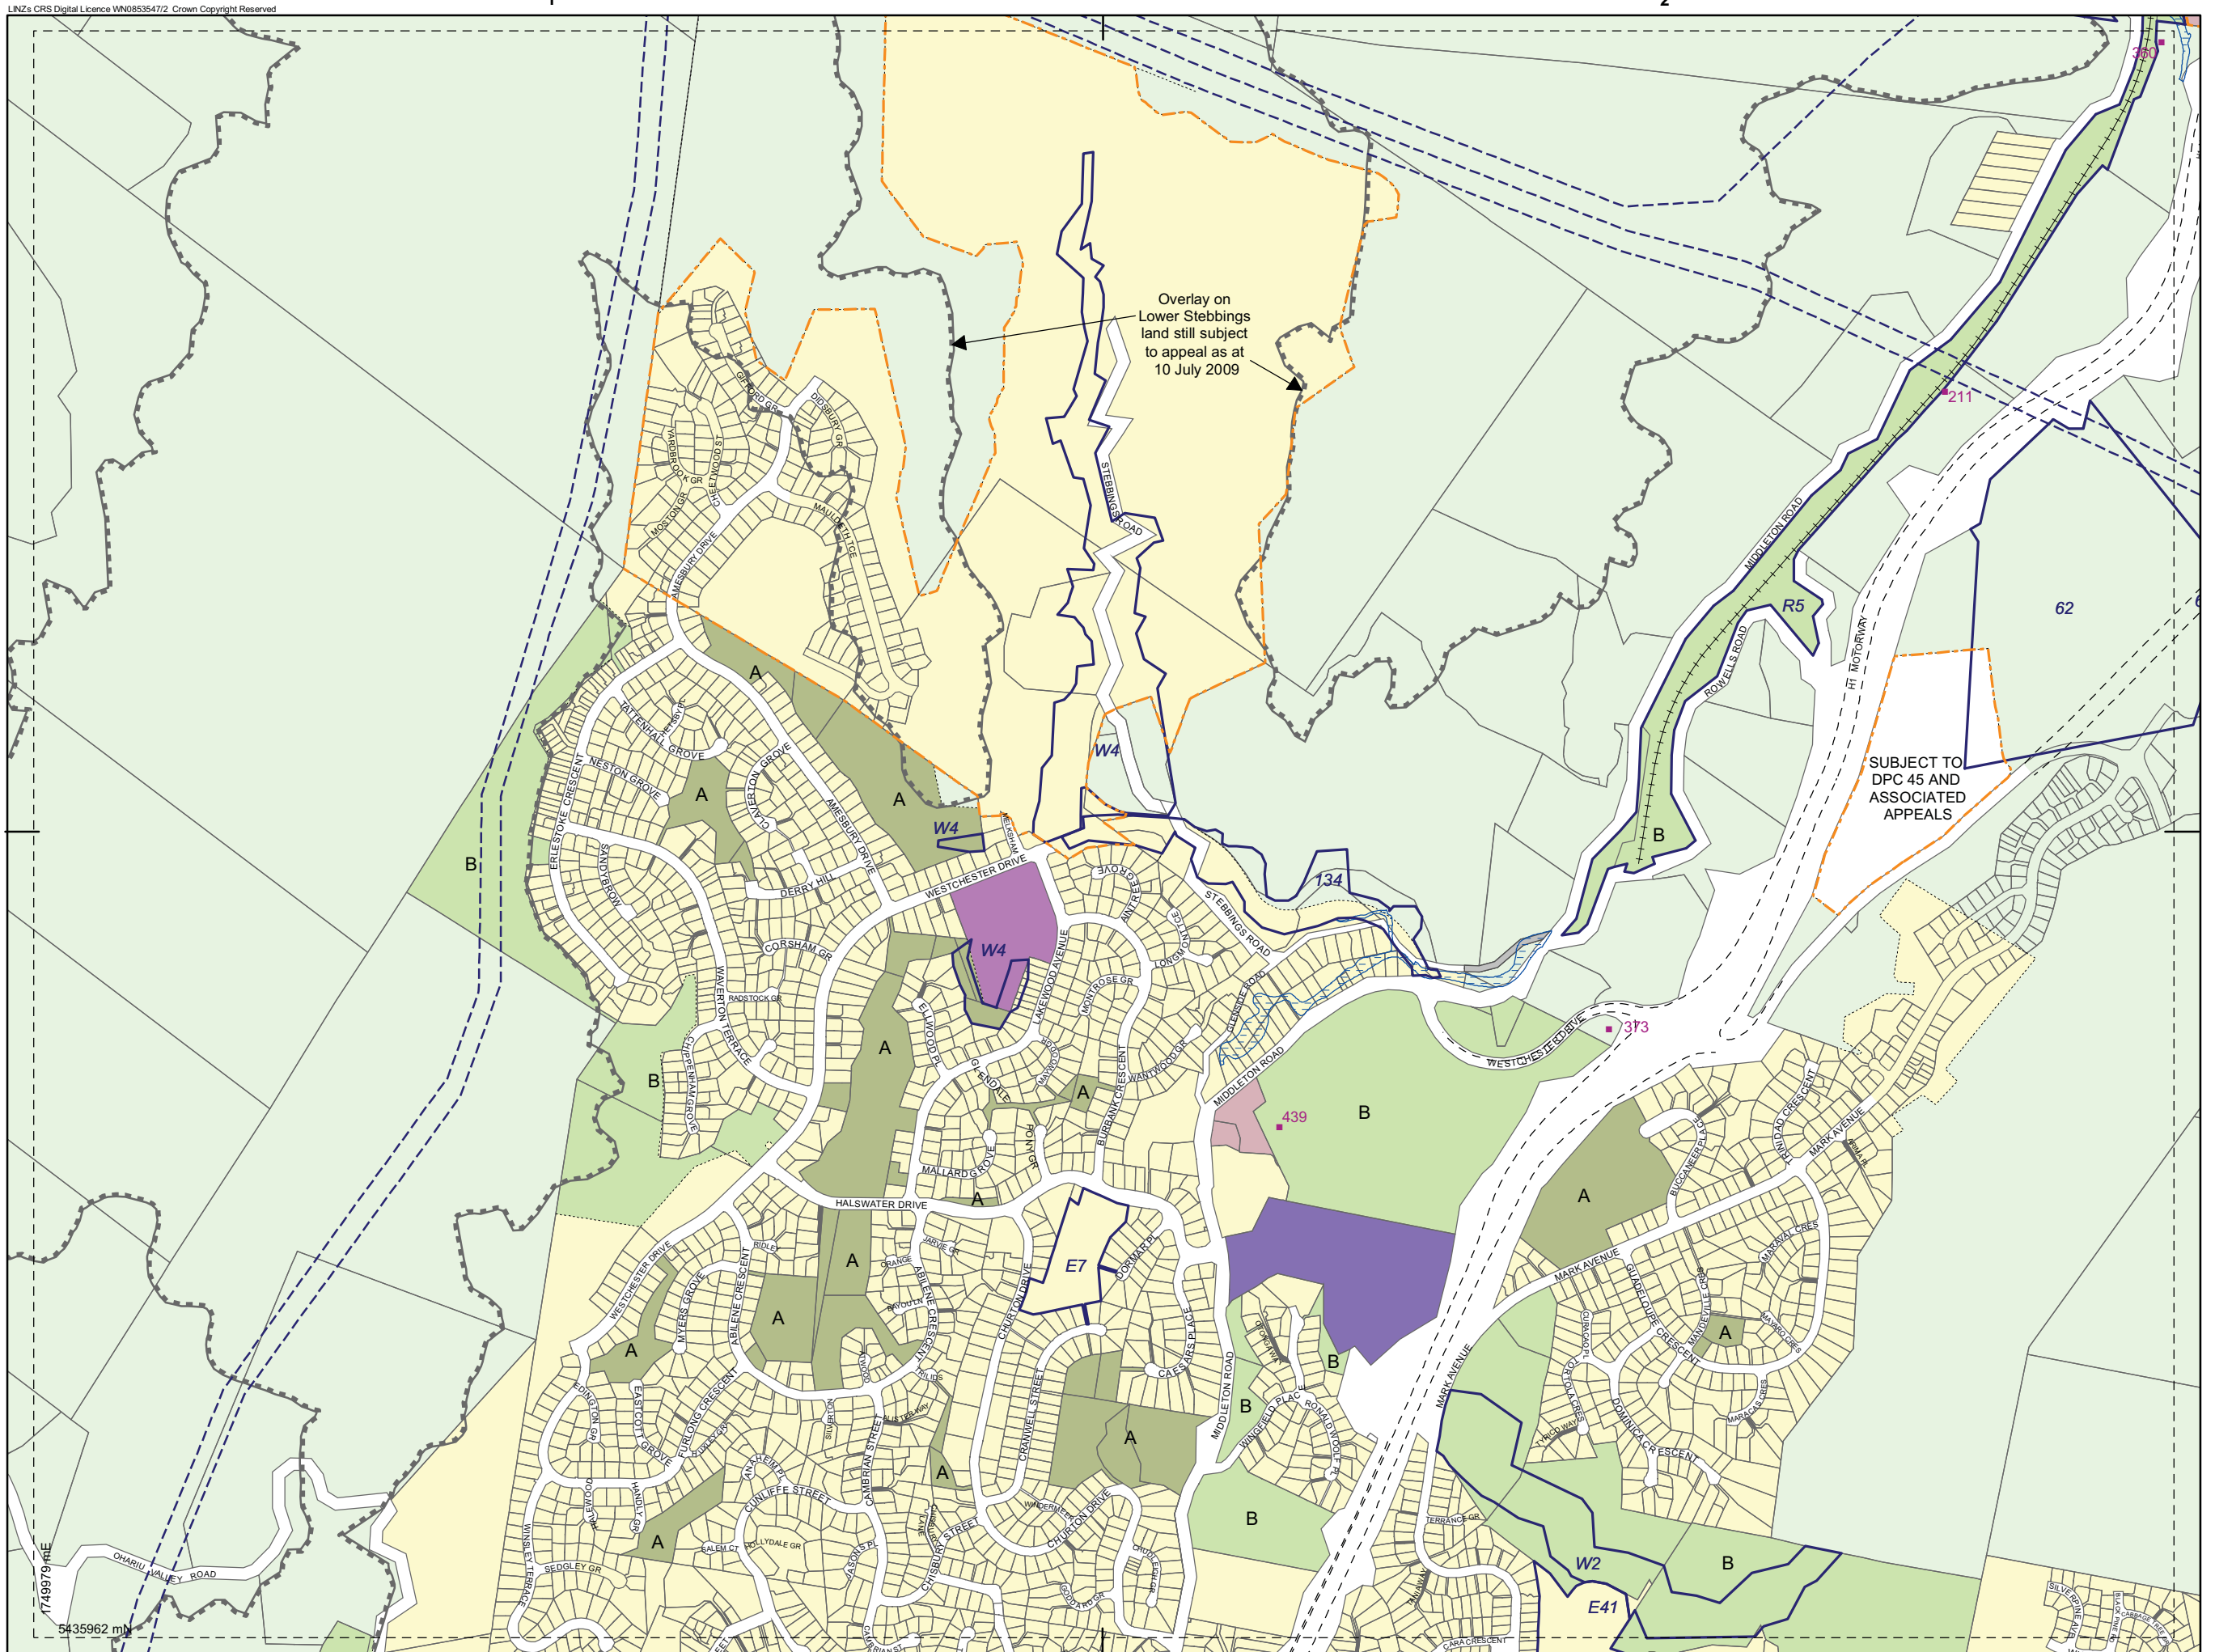

1:10,000

Overlay on Lower Stebbings land still subject to appeal as at 10 July 2009

SUBJECT TO DPC 45 AND ASSOCIATED APPEALS

	28	30
25	26	27
	23	24

WELLINGTON CITY COUNCIL DISTRICT PLAN MAP