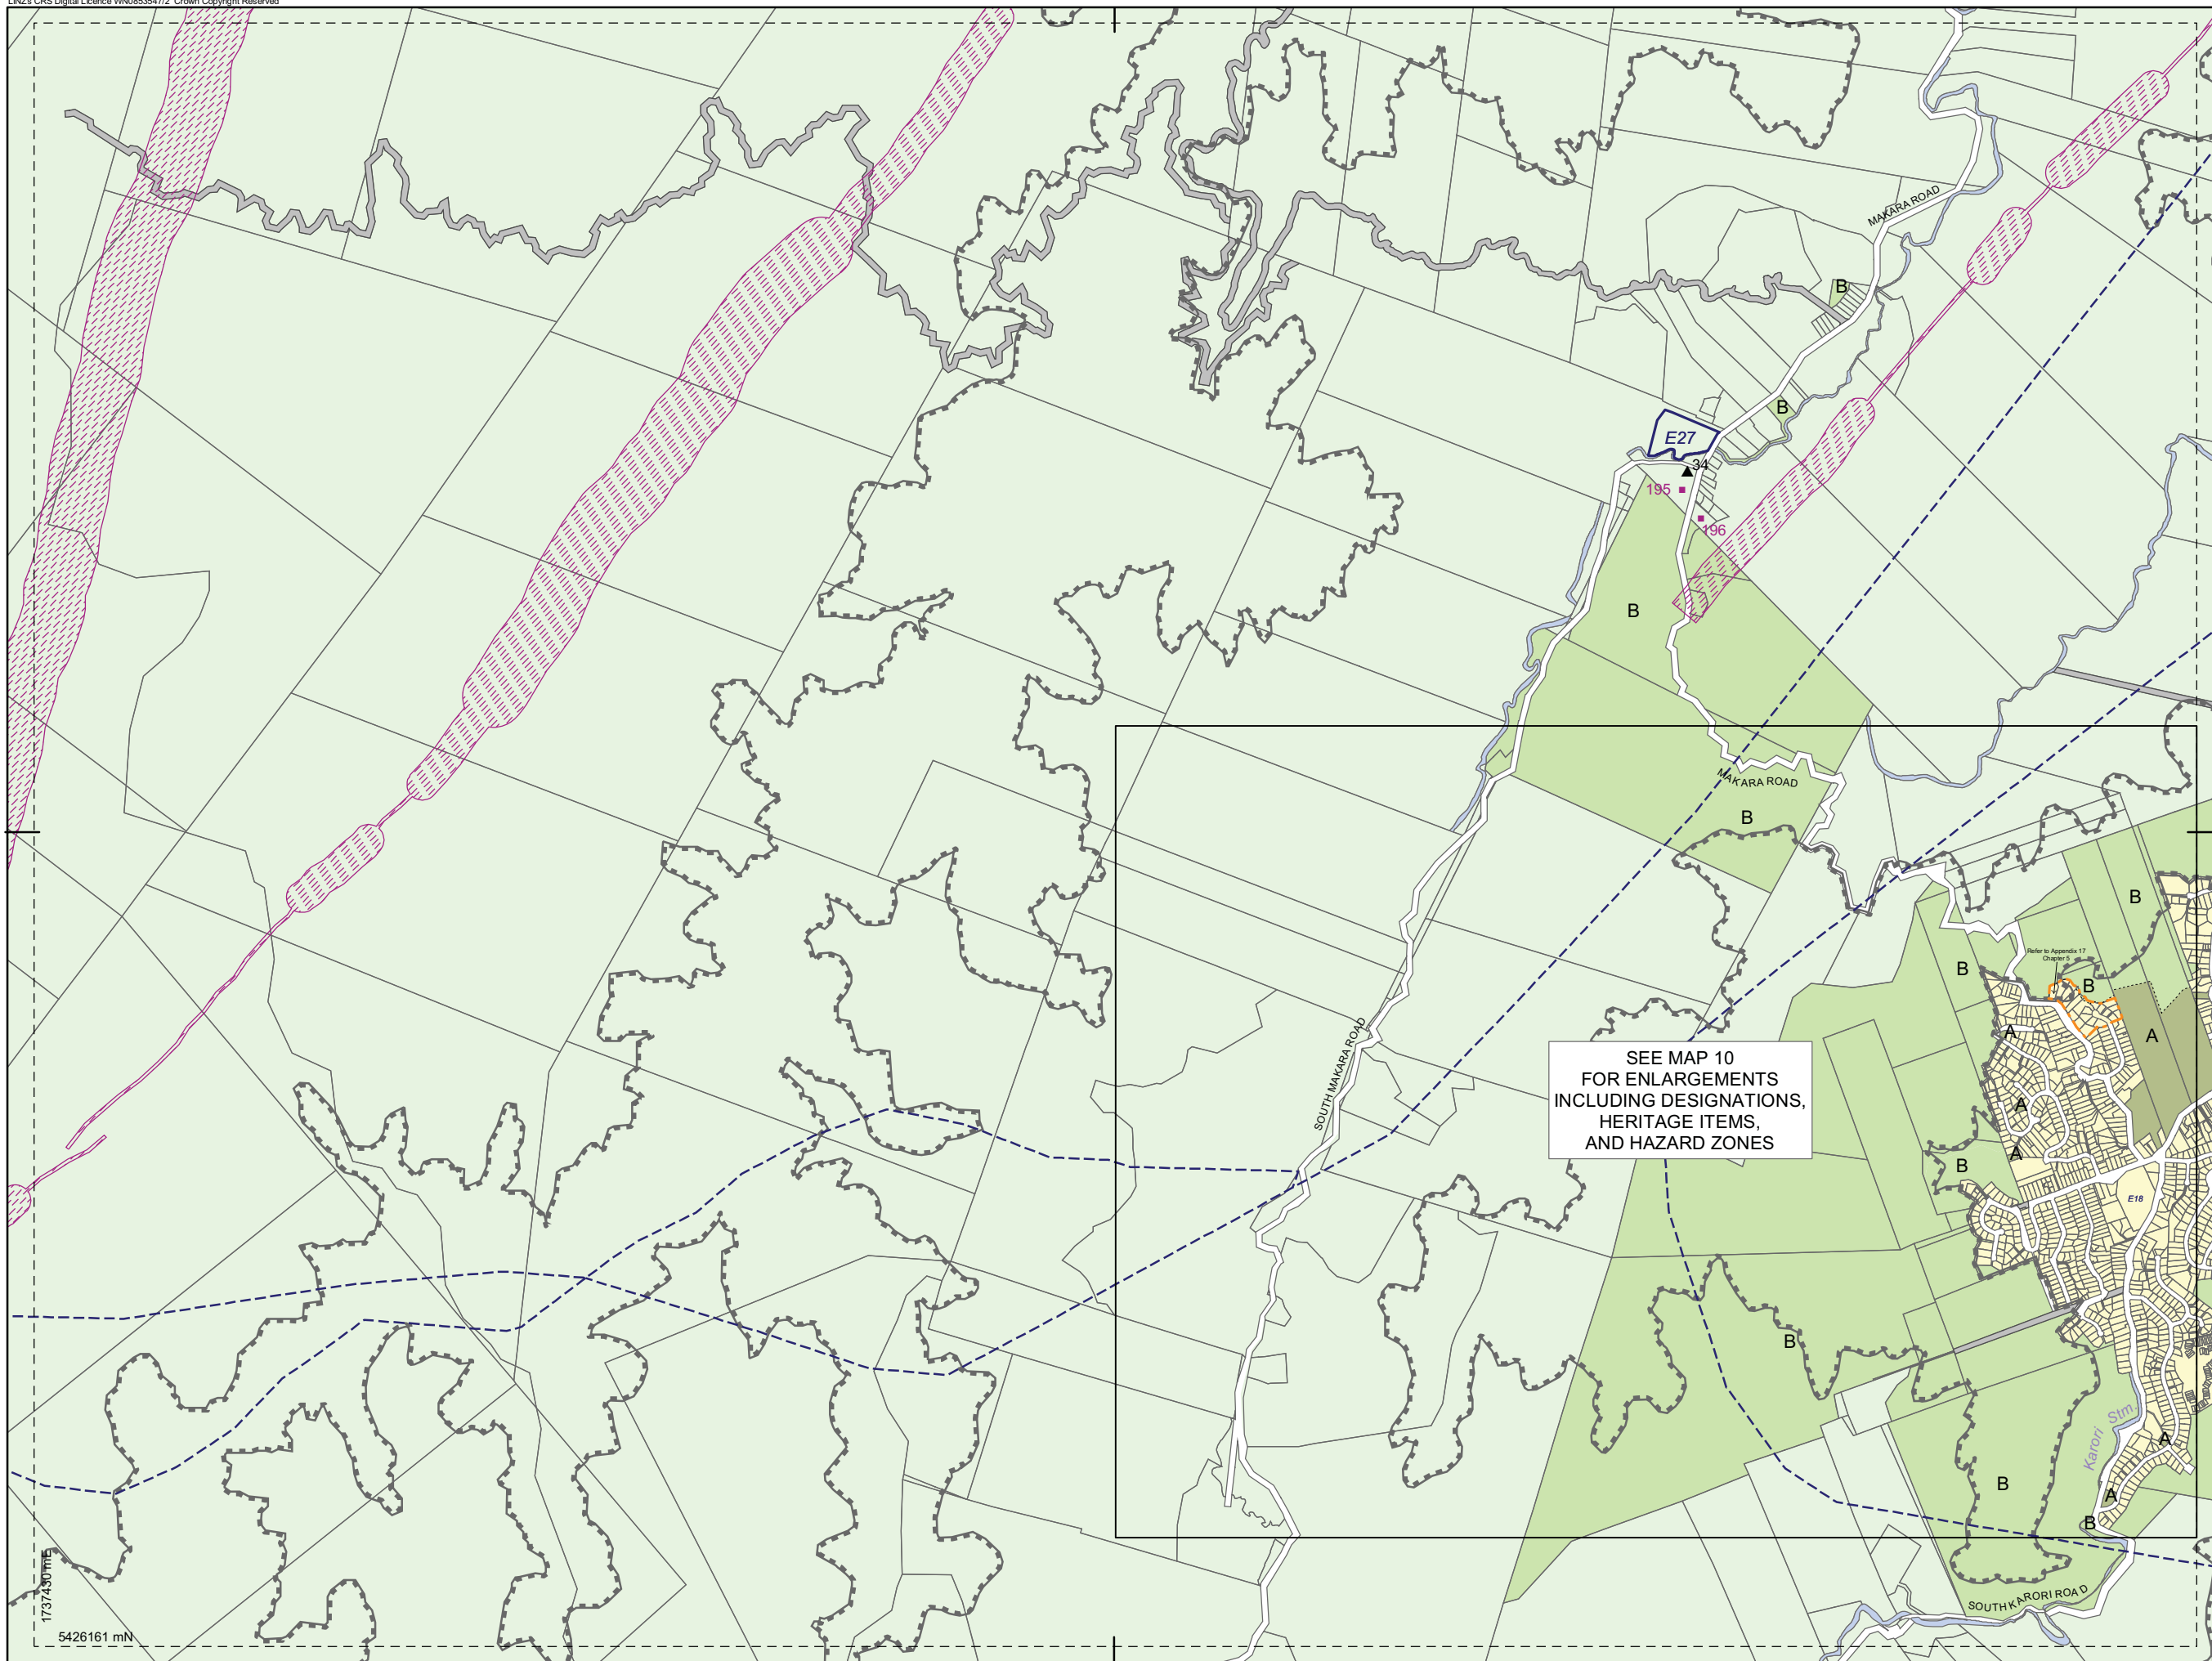

1:20,000

	19	20
8	9	14
	10	11
1		2

SEE MAP 10
FOR ENLARGEMENTS
INCLUDING DESIGNATIONS,
HERITAGE ITEMS,
AND HAZARD ZONES

1737430 mE
5426161 mN

WELLINGTON CITY COUNCIL DISTRICT PLAN MAP