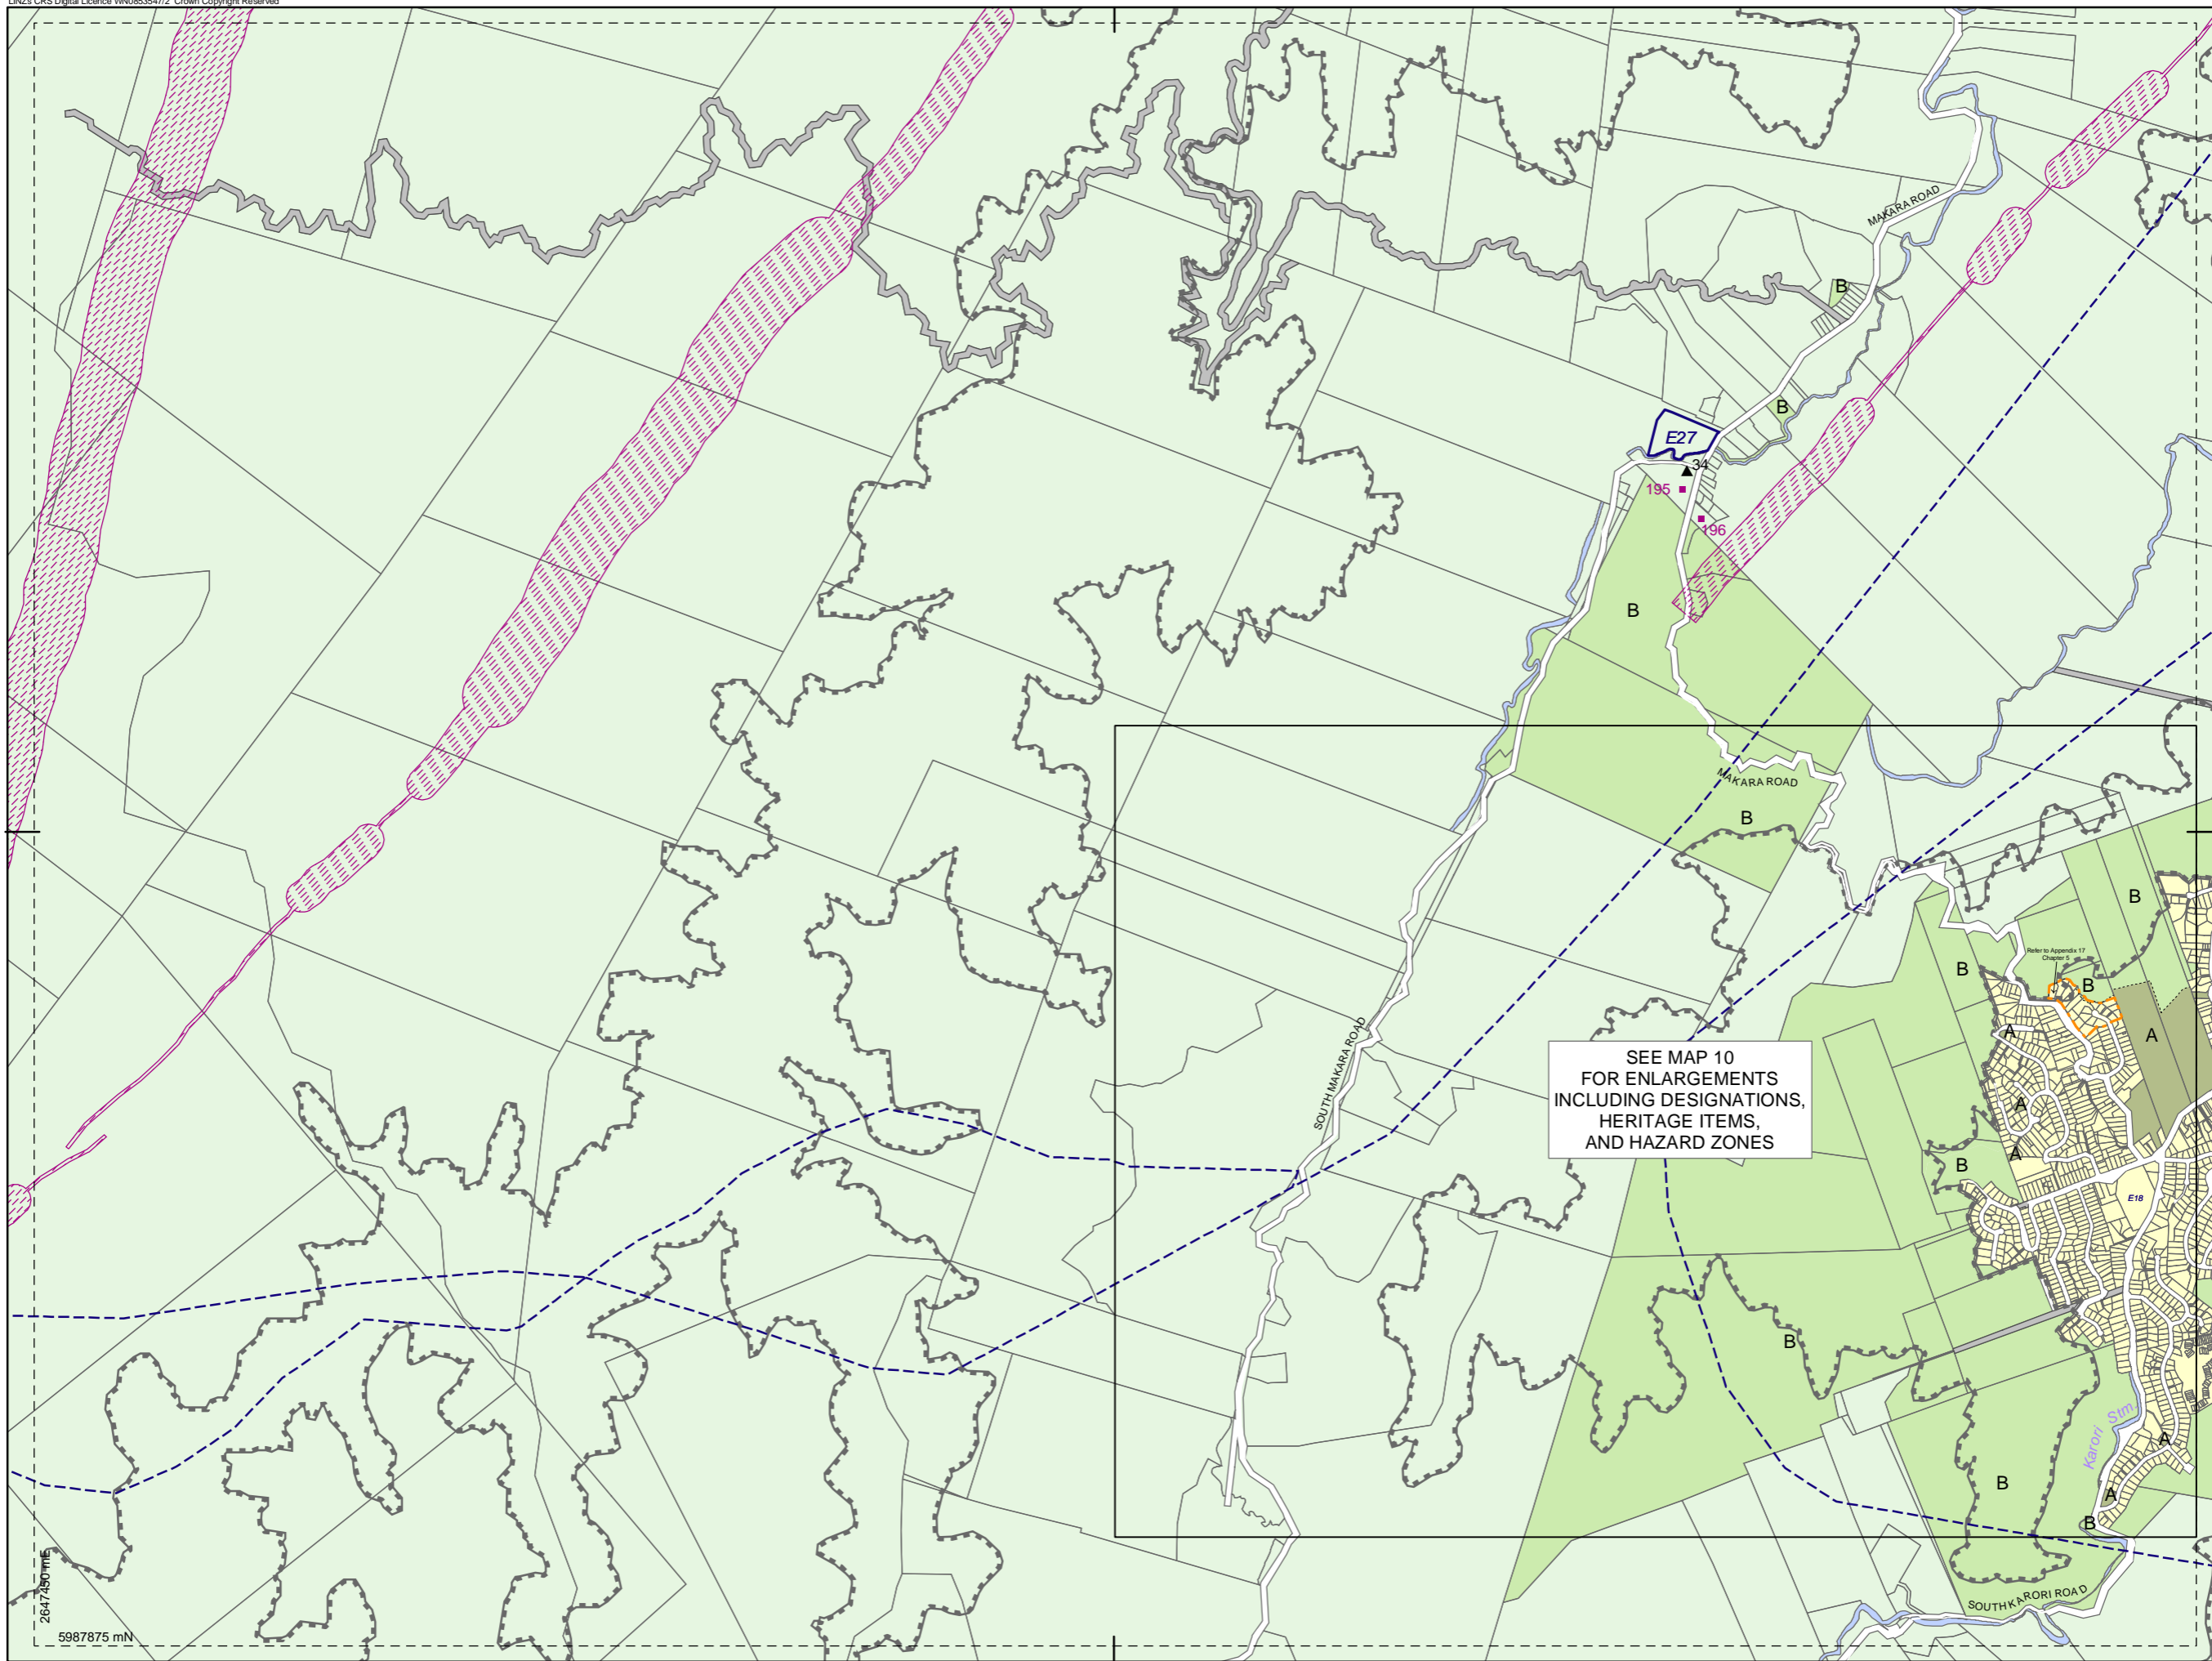

1:20,000

	19	20
8	9	14
	10	11
1		2

SEE MAP 10
FOR ENLARGEMENTS
INCLUDING DESIGNATIONS,
HERITAGE ITEMS,
AND HAZARD ZONES

Refer to Appendix 17
Chapter 5

Absolutely
POSITIVELY
ME HEKE KI PŌNEKE
WELLINGTON CITY COUNCIL **Wellington**

2647450 mE
5987875 mN

WELLINGTON CITY COUNCIL DISTRICT PLAN MAP