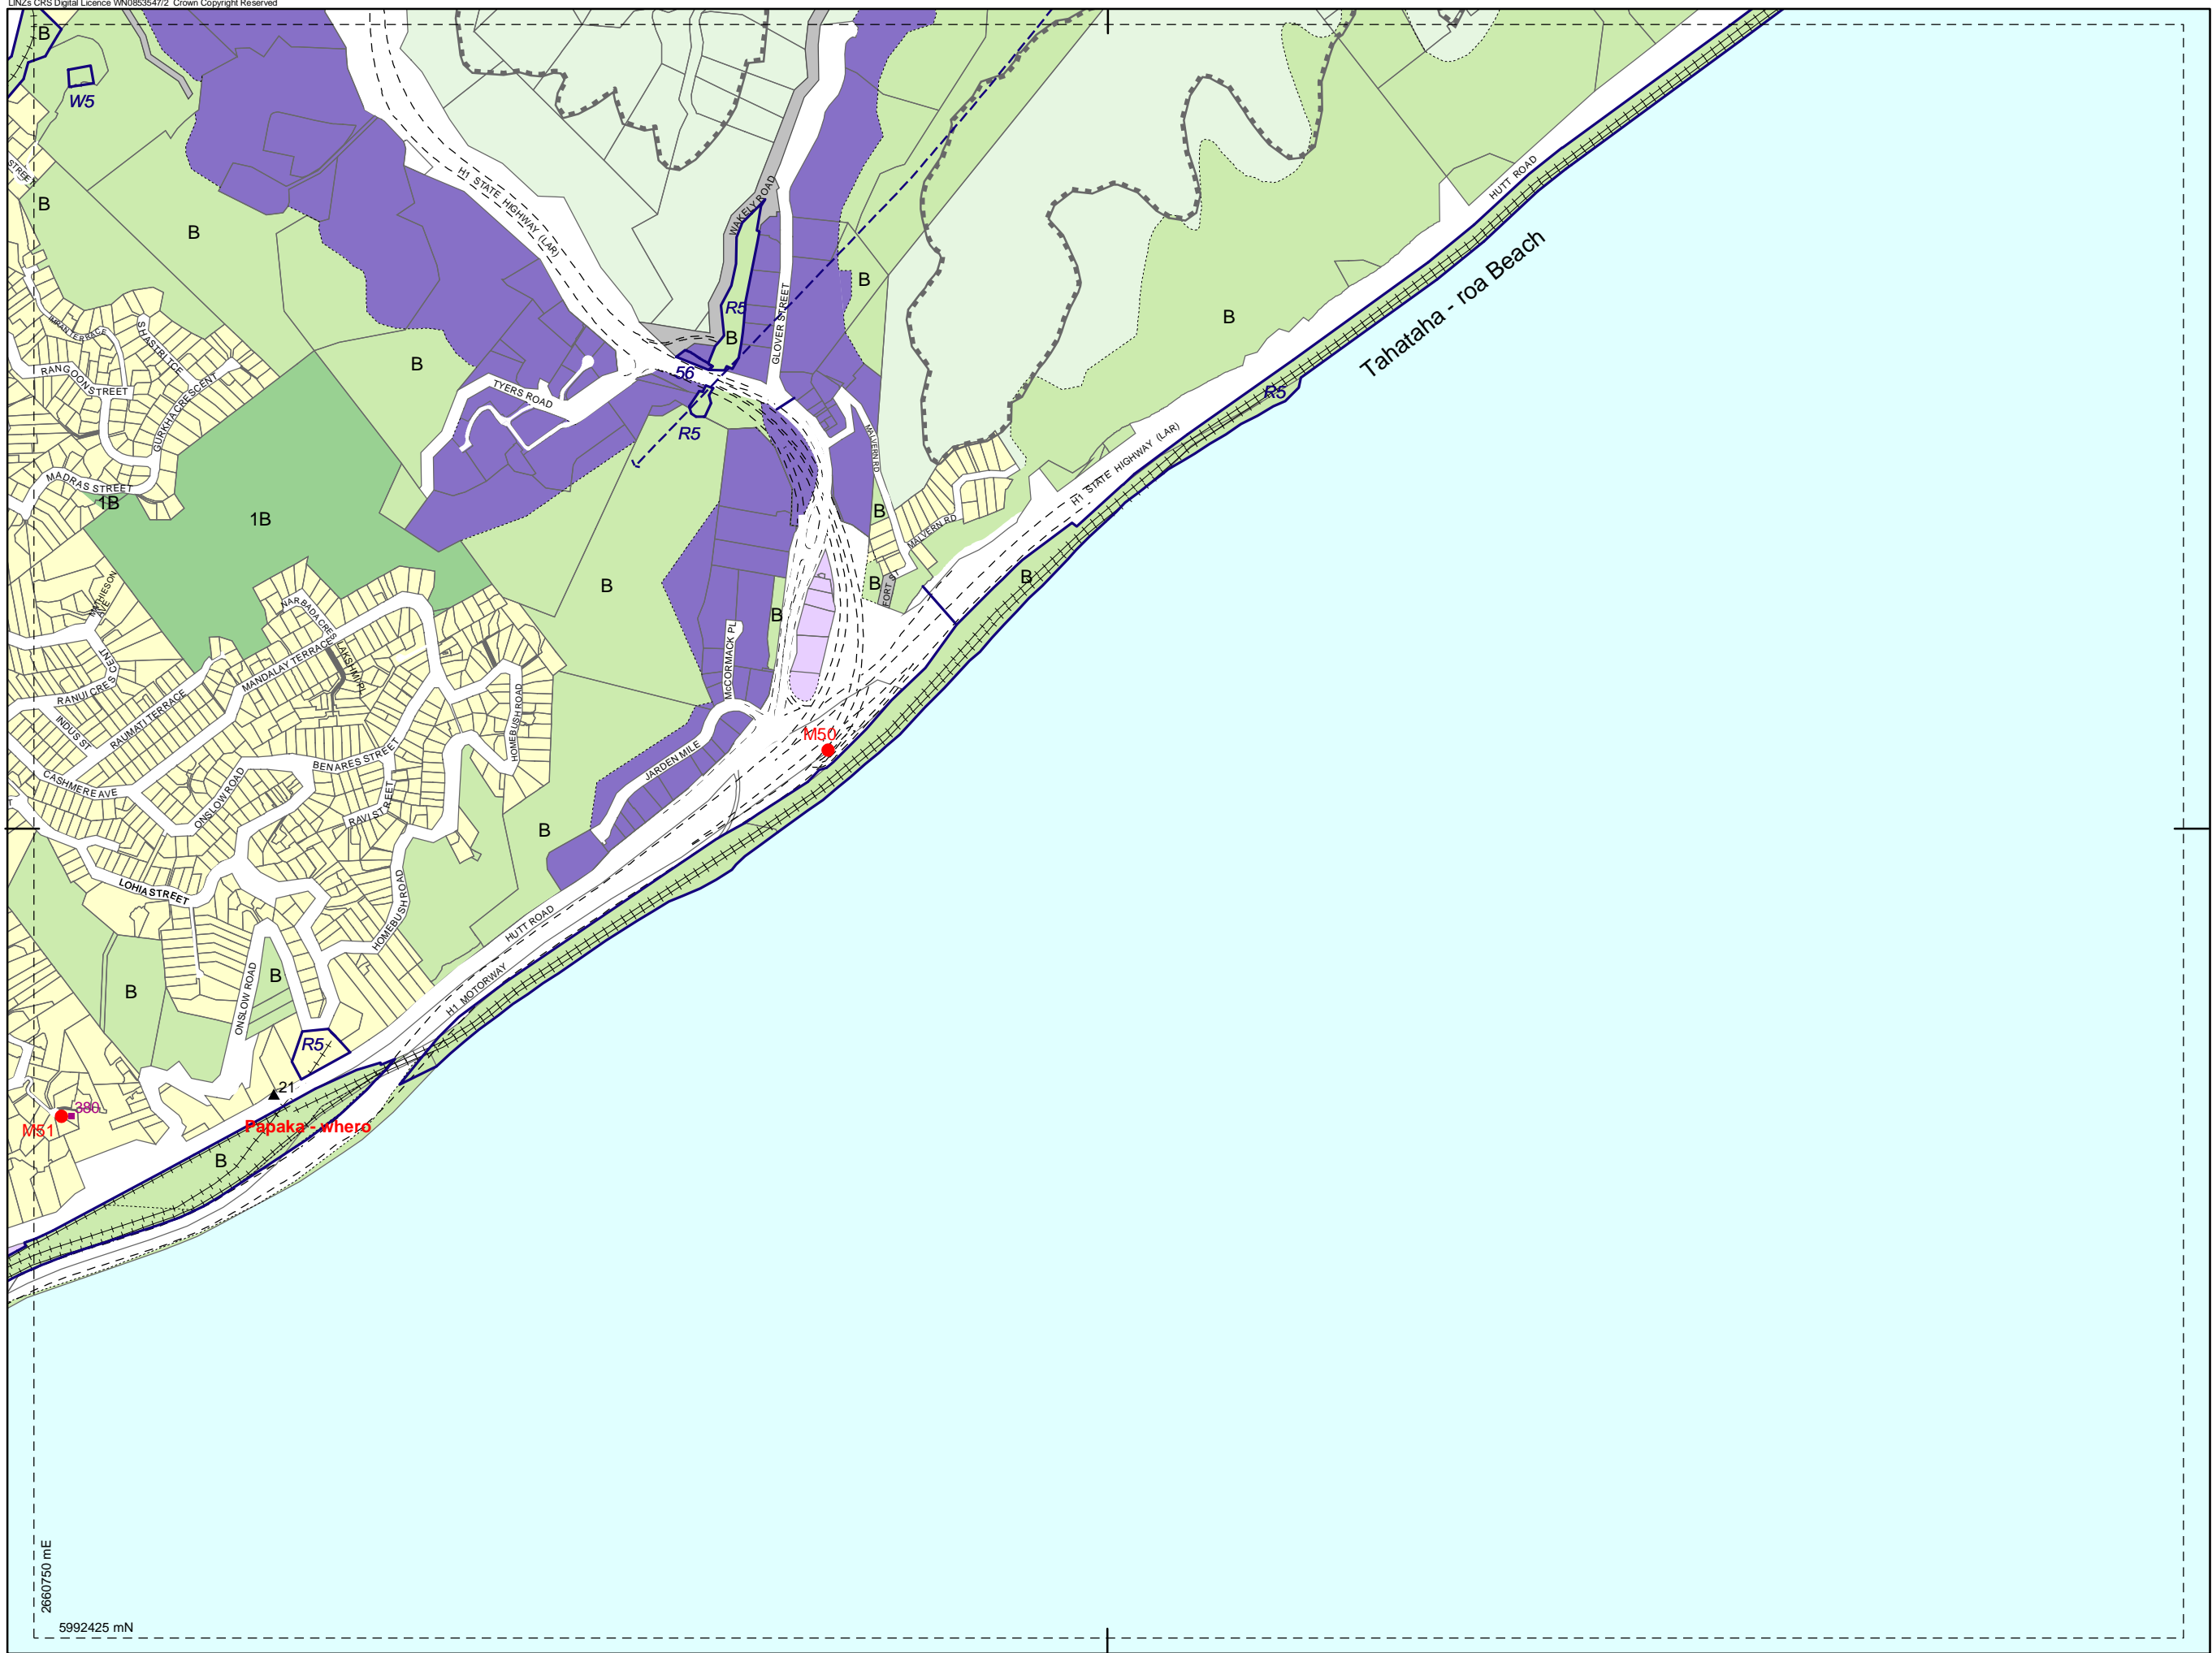

1:10,000

Absolutely
POSITIVELY
ME HEKE KI PŌNEKE
WELLINGTON CITY COUNCIL **Wellington**

2660750 mE
5992425 mN

WELLINGTON CITY COUNCIL DISTRICT PLAN MAP