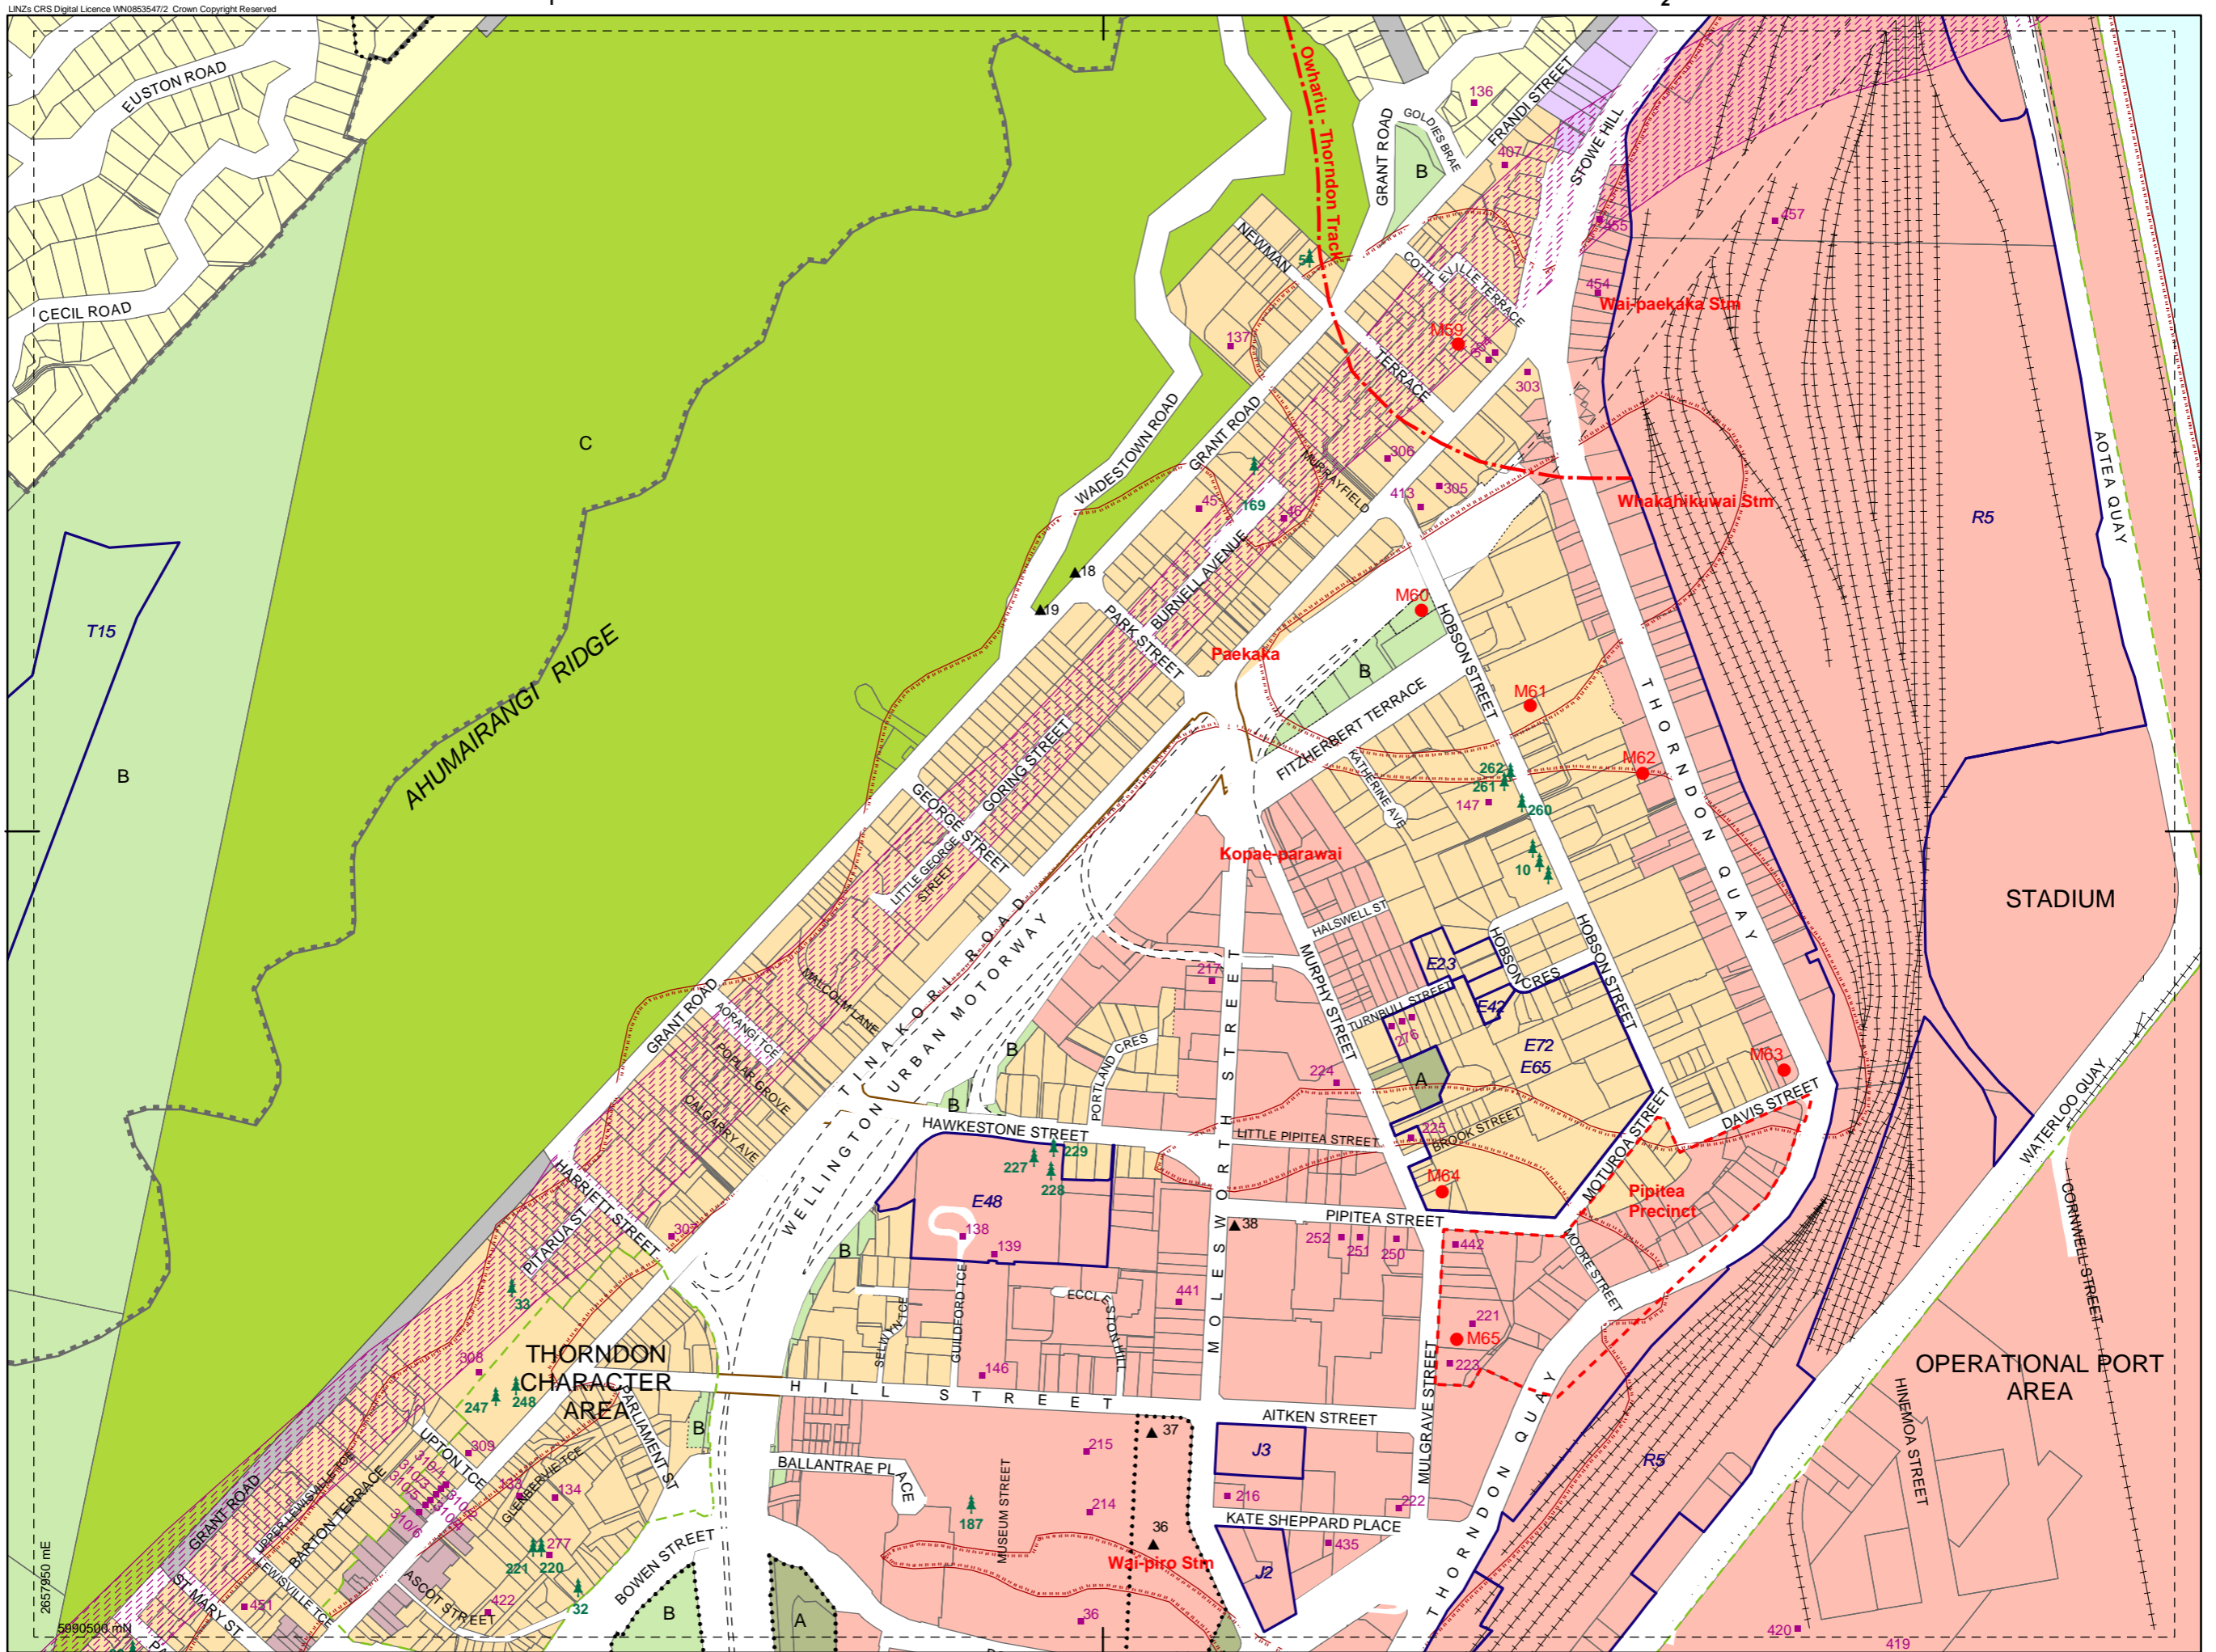

1:5,000

		15
14	18	
11	17	12

Absolutely POSITIVELY
ME HEKE KI PŌNEKE
WELLINGTON CITY COUNCIL

WELLINGTON CITY COUNCIL DISTRICT PLAN MAP