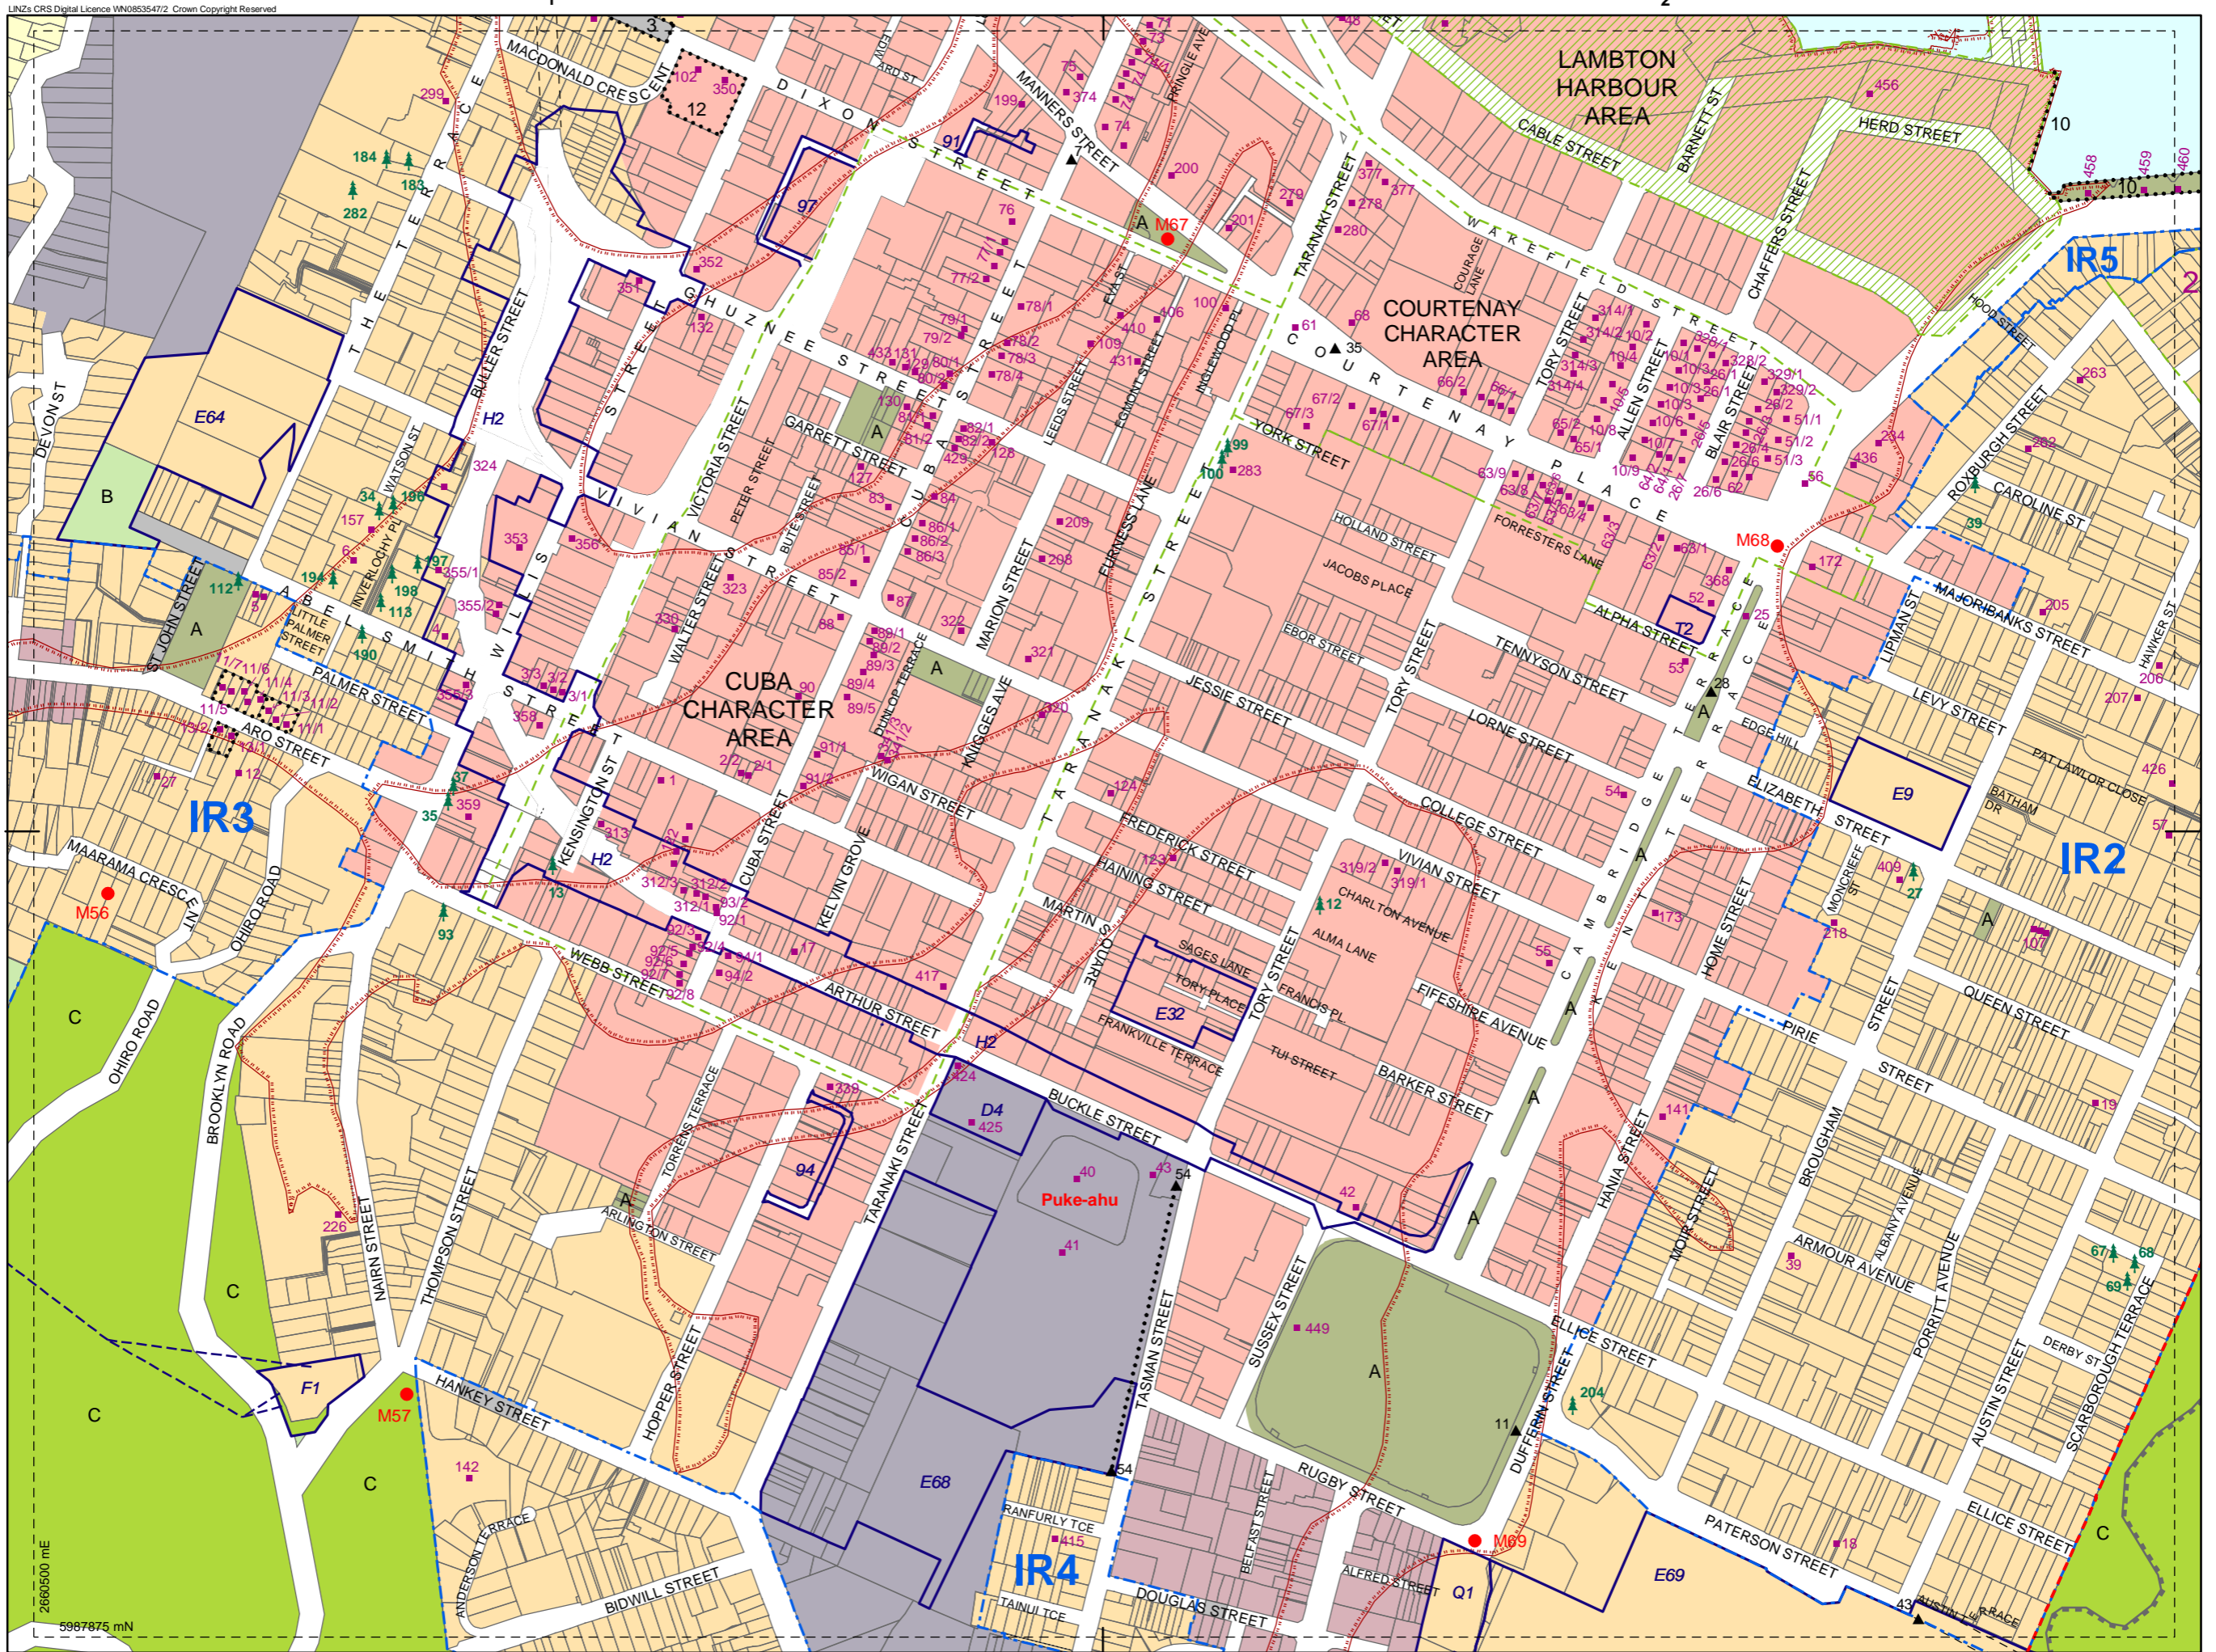

1:5,000

Absolutely POSITIVELY Wellington

Me Heke ki Pōneke Wellington City Council

WELLINGTON CITY COUNCIL DISTRICT PLAN MAP