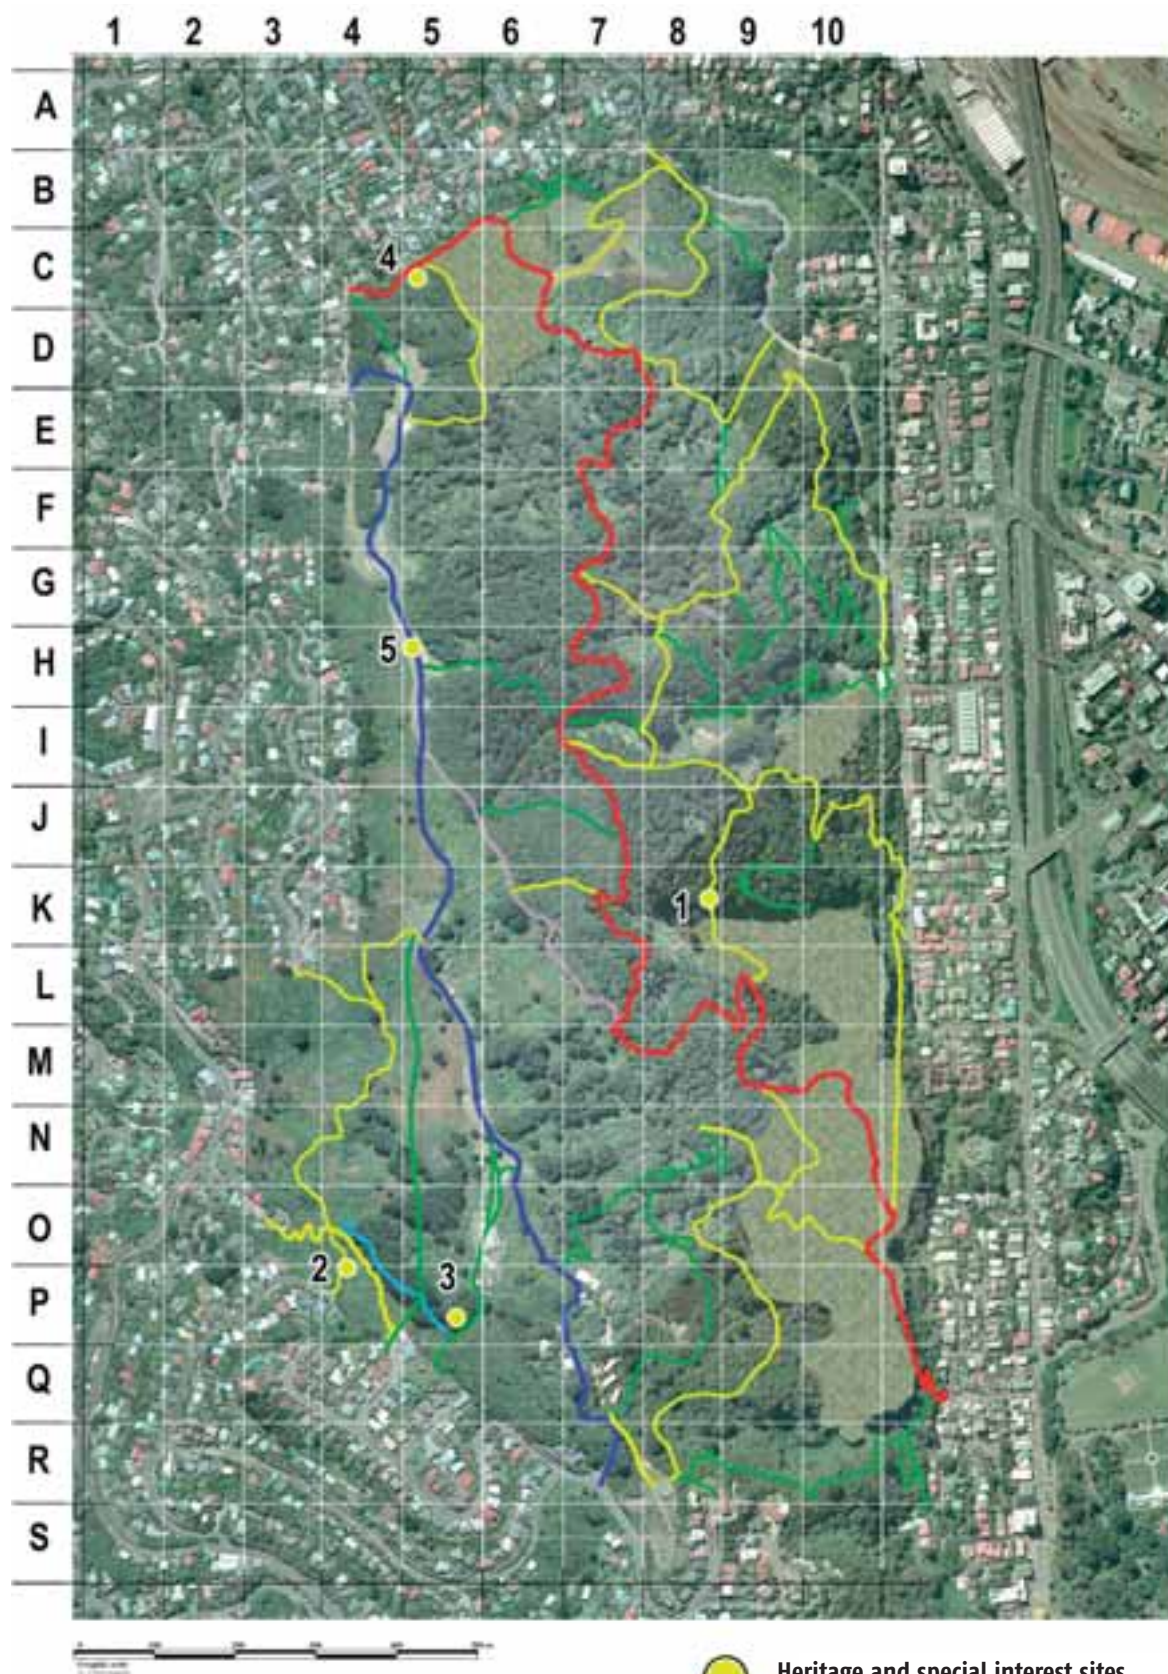

Tinakori Hill map

This Tinakori Hill map has a grid overlay so that specific areas within the site can be accurately located. It is planned to have this map available online and on the hillside so members of the public can use it to identify special features or alert Council staff to maintenance issues such as fallen trees and other matters of concern.

 **Heritage and special interest sites**

1. Thomas Quarry and tunnel
2. Kohatu Quarry
3. Gold prospecting site
4. Project Crimson site
5. WWII anti-aircraft battery site