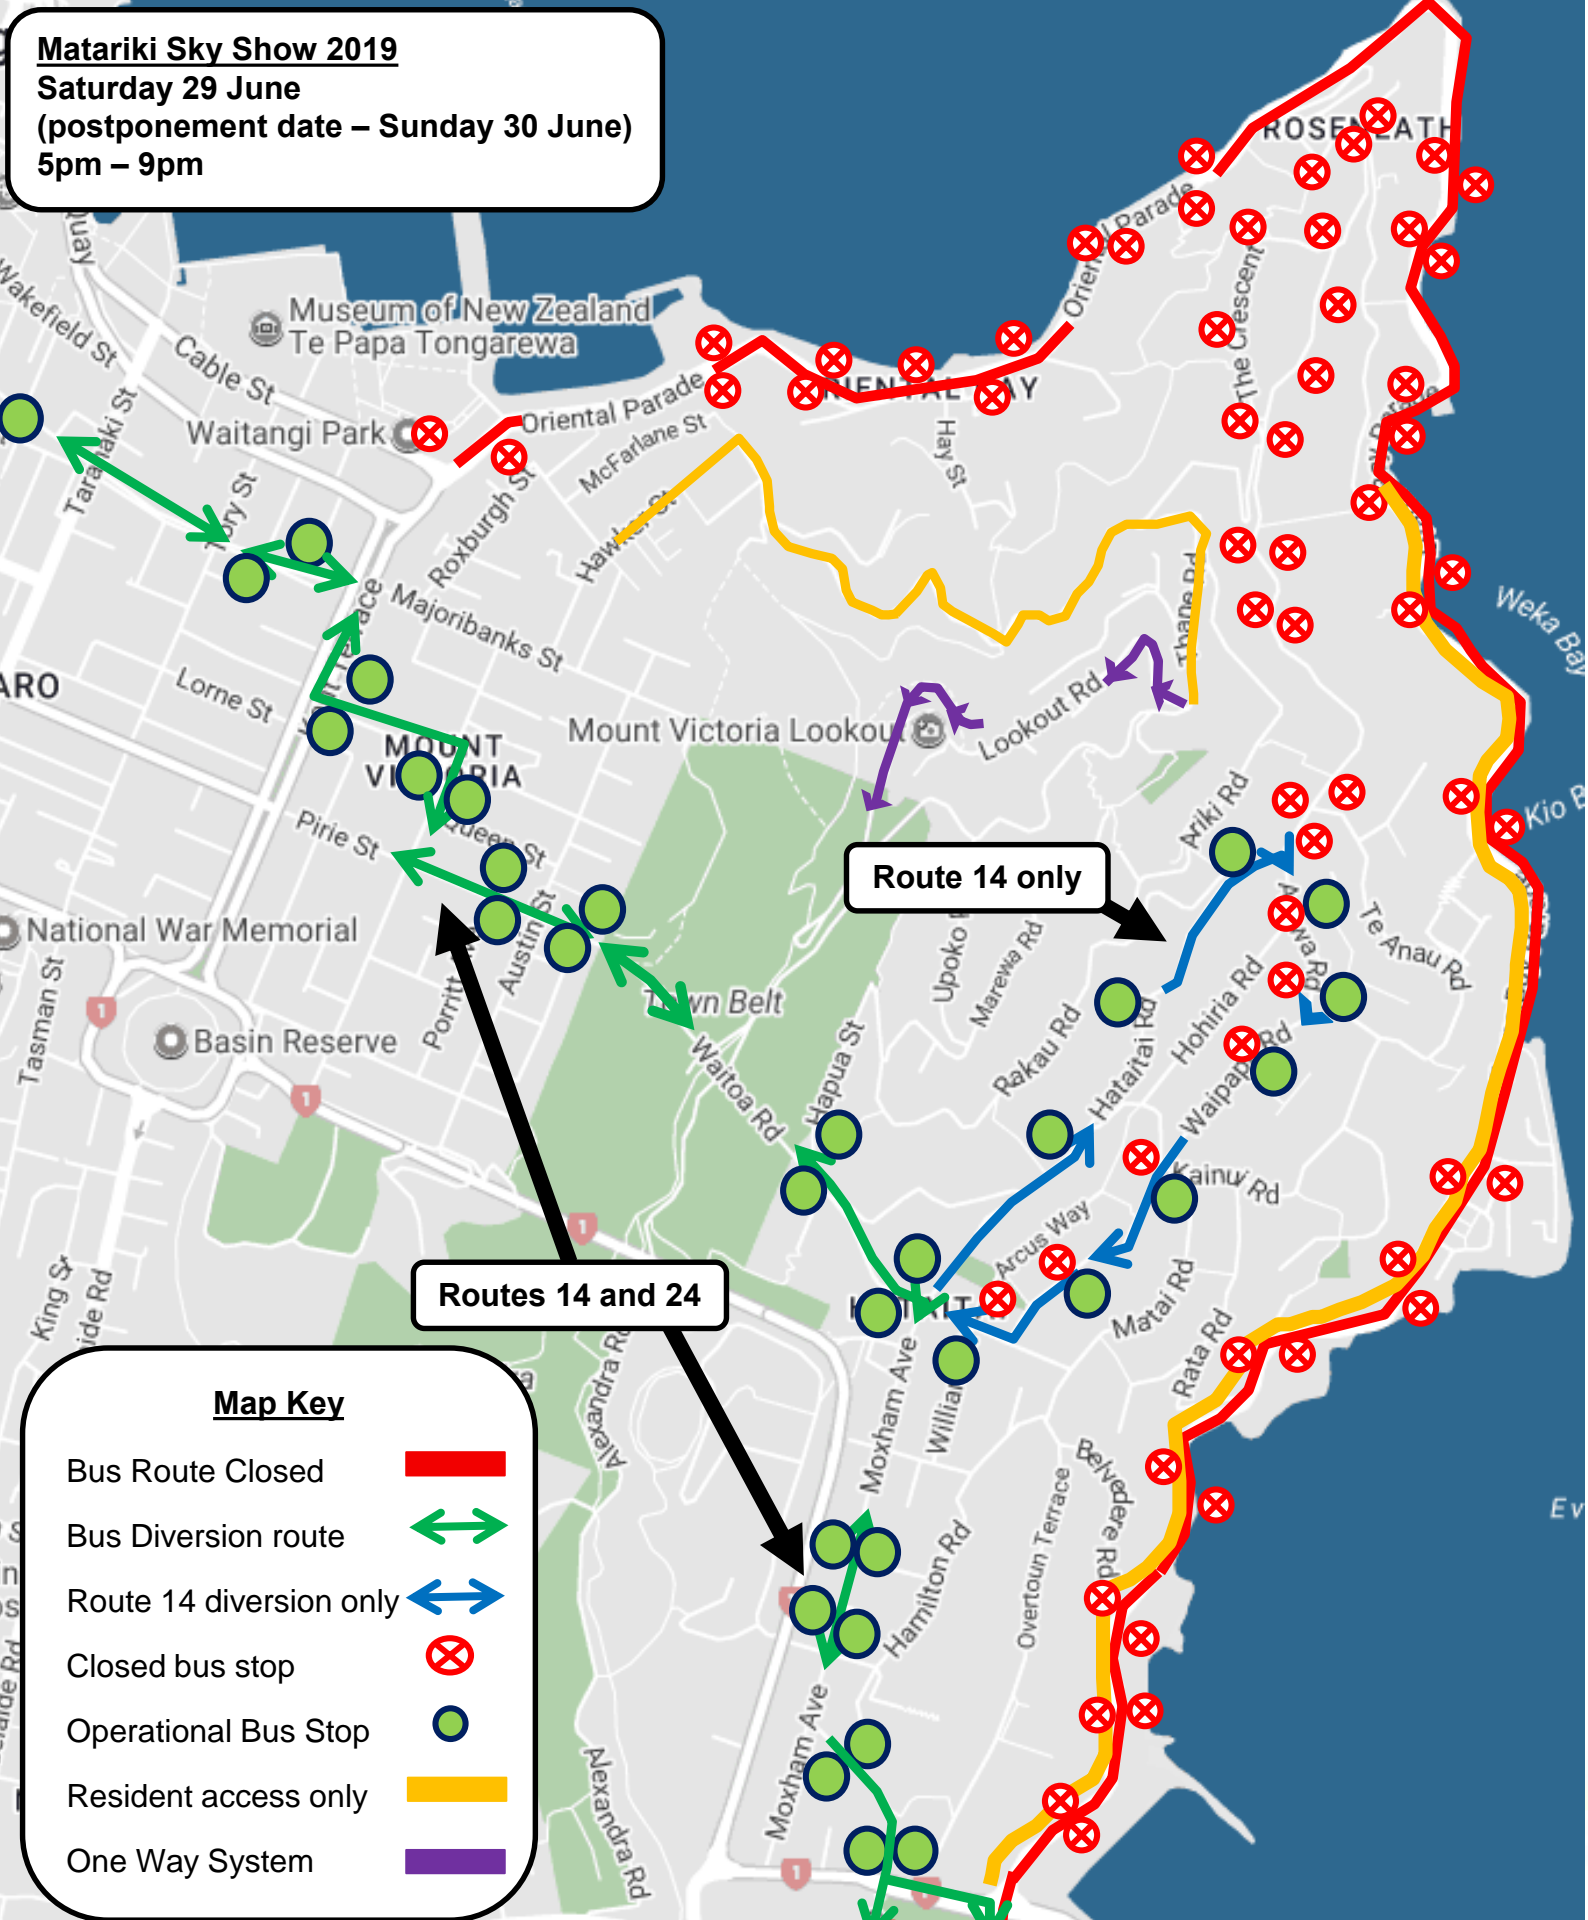

Matariki Sky Show 2019
Saturday 29 June
 (postponement date – Sunday 30 June)
 5pm – 9pm

Route 14 only

Routes 14 and 24

Map Key

- Bus Route Closed █
- Bus Diversion route ↔
- Route 14 diversion only ↔
- Closed bus stop ⊗
- Operational Bus Stop ●
- Resident access only █
- One Way System █