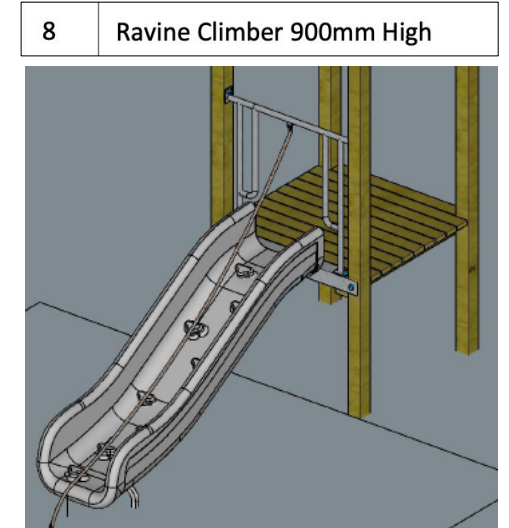

EVENT NAMES	
1	Juliet Balcony with Binoculars
2	Safety Panel with Steering Wheel
3	Slatted Crawl Tunnel 2m
4	Junior Entry Stairs
5	Interactive Panel Tile Frog
6	Scramble Net 1m wide
7	Arc Roof
8	Ravine Climber 900mm High
9	Straight Slide 900mm High