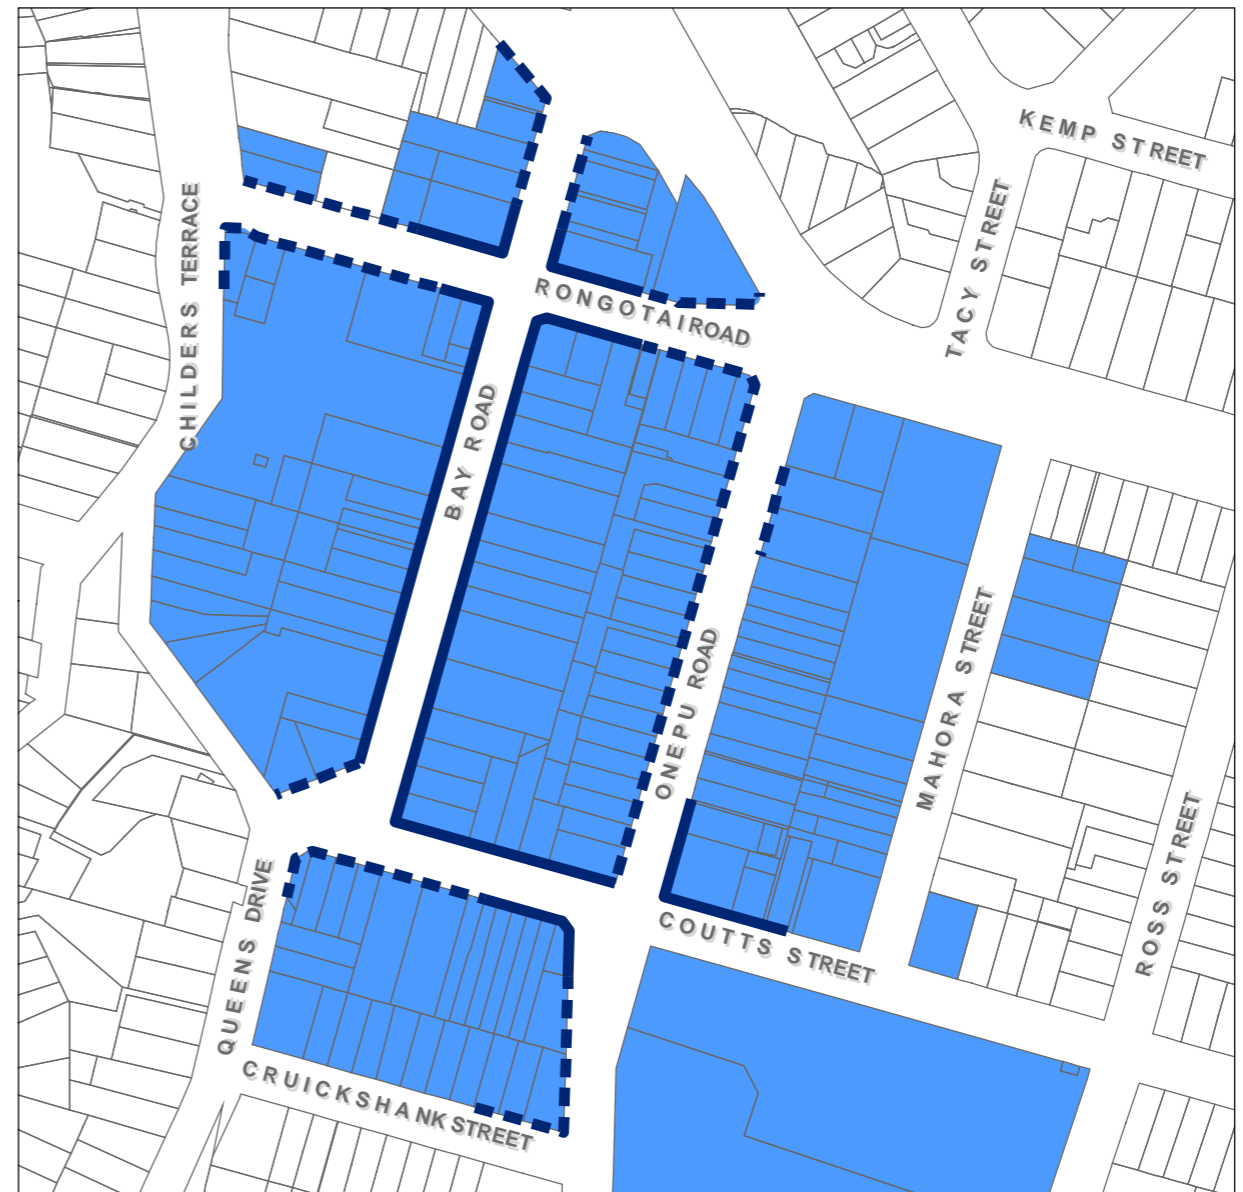

Karori

1:2000

Kelburn

1:2000

Khandallah

1:1000

Khandallah

1:2000

Kilbirnie

1:3000

Primary Centre
Secondary

Primary and secondary frontages

Last Updated
14 December 2018