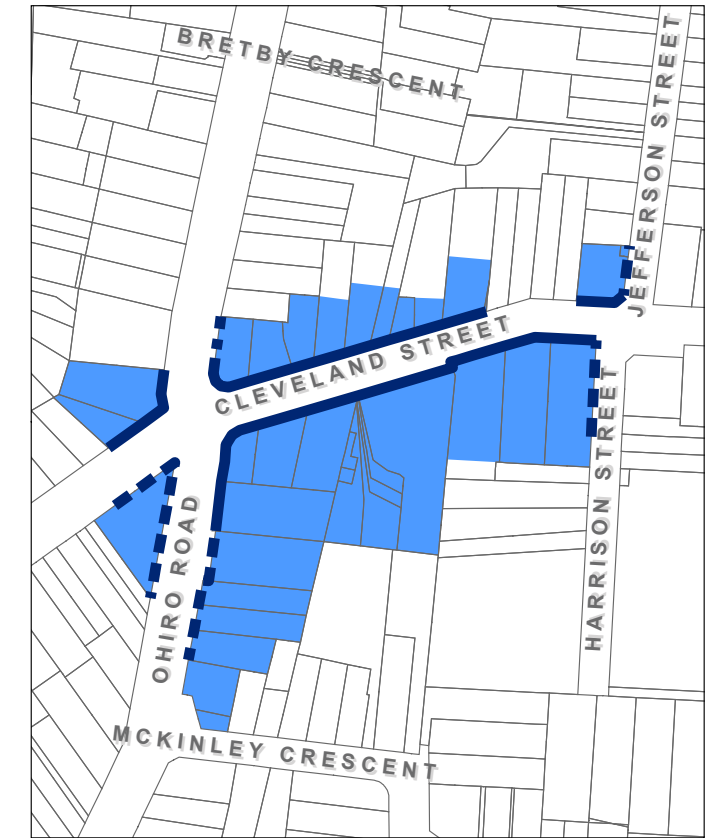

Aro Valley

1:2000

Berhampore

1:2500

Brooklyn

1:3000

Churton Park

1:2000

Crofton Downs

1:2000

Hataitai

1:2000