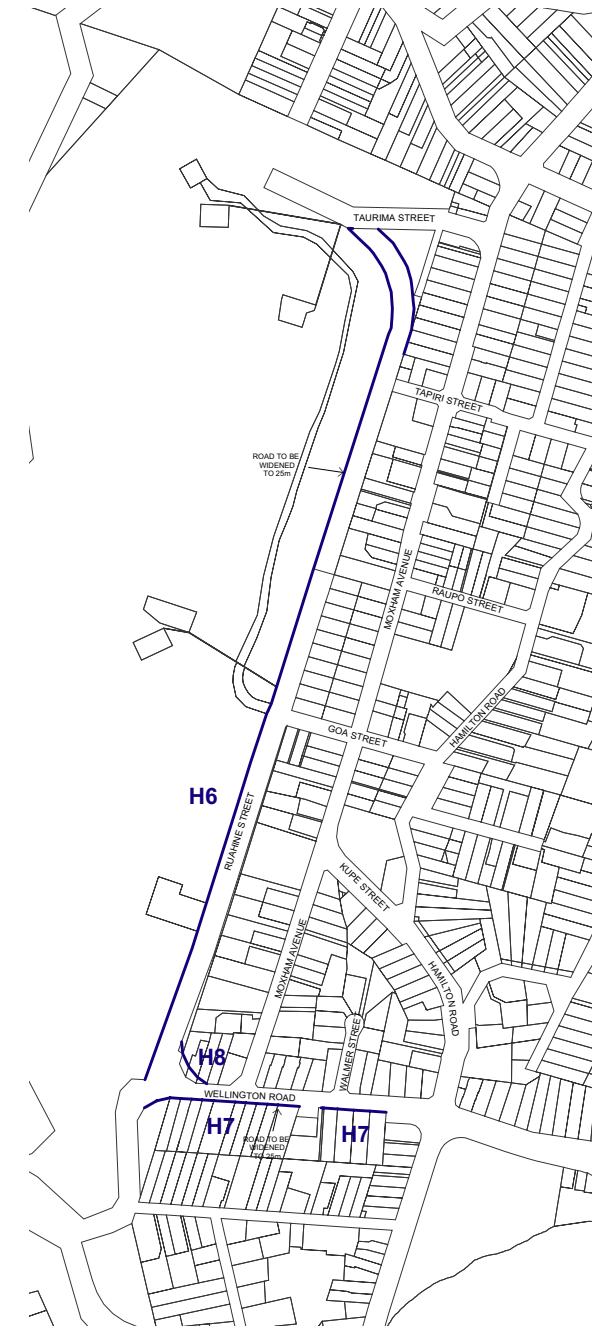

Scale 1:2000

Scale 1:2000

Scale 1:5000

WELLINGTON CITY COUNCIL DESIGNATIONS - ENLARGEMENTS