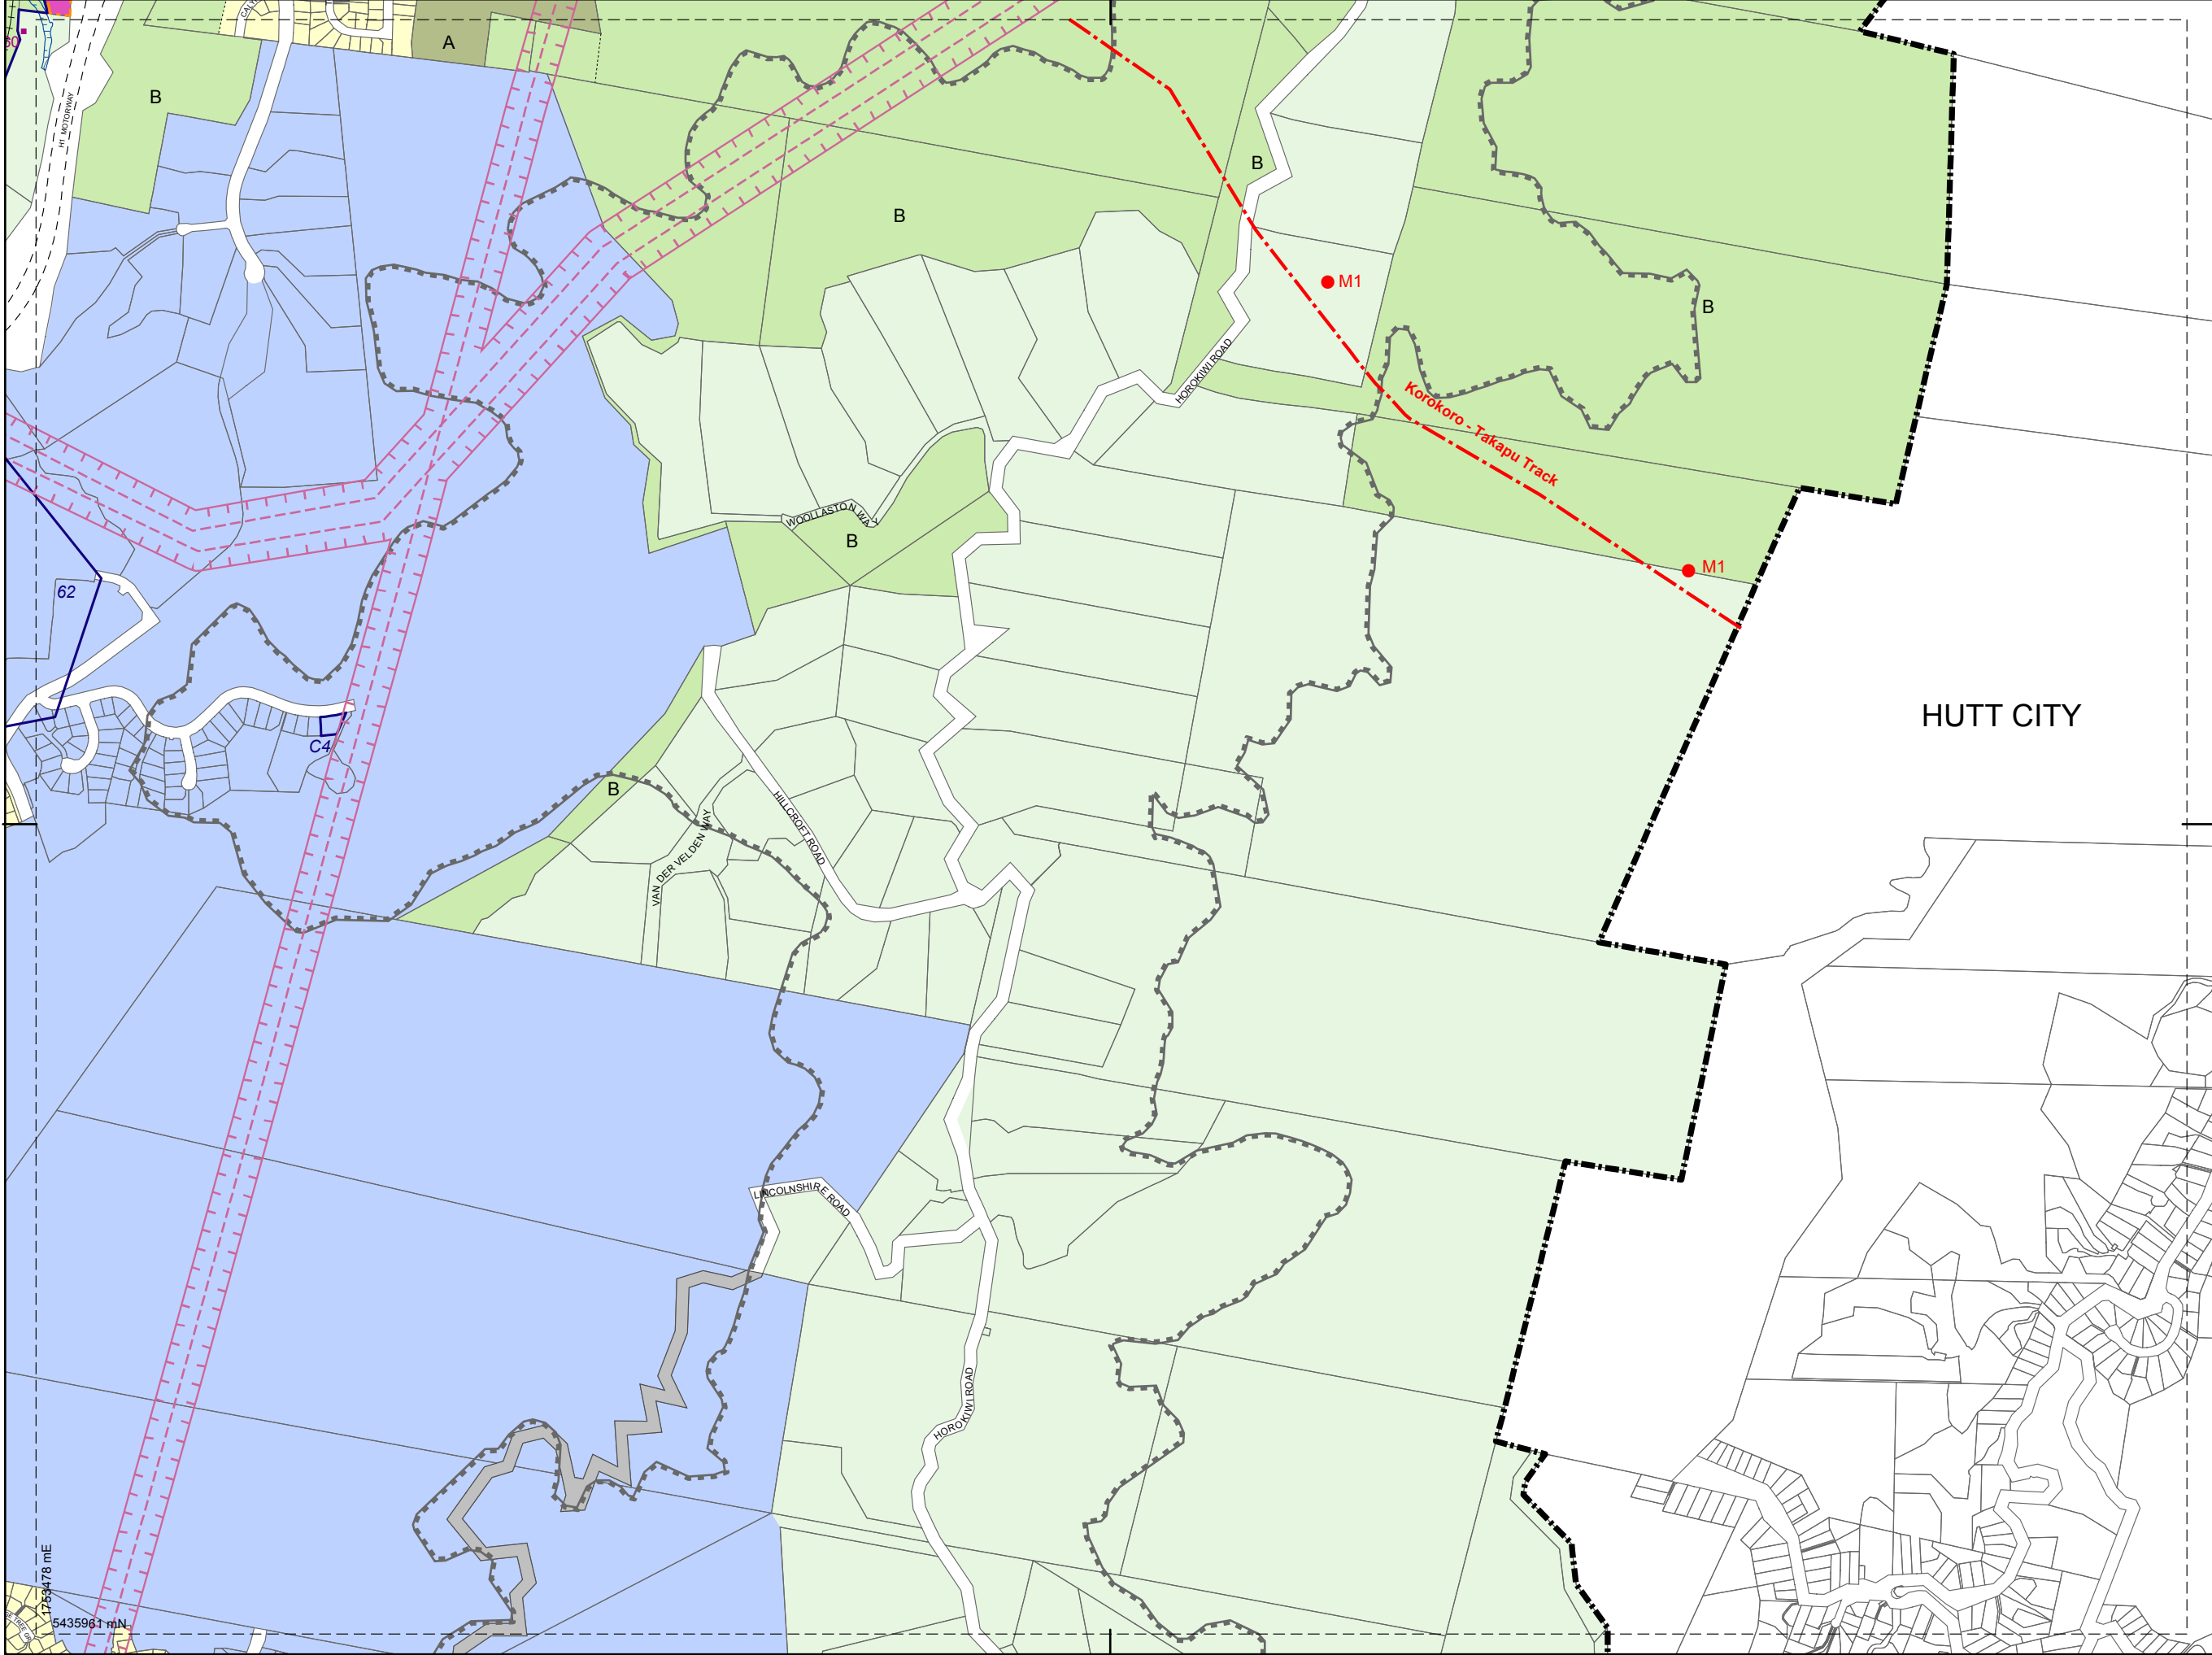

1:10,000

HUTT CITY

30	29
26	27
24	

Absolutely **POSITIVELY** Wellington
HE HIRIKI KI PŪNĀKE
WELLINGTON CITY COUNCIL

WELLINGTON CITY COUNCIL DISTRICT PLAN MAP

Operative July 2000
Updated November 2014