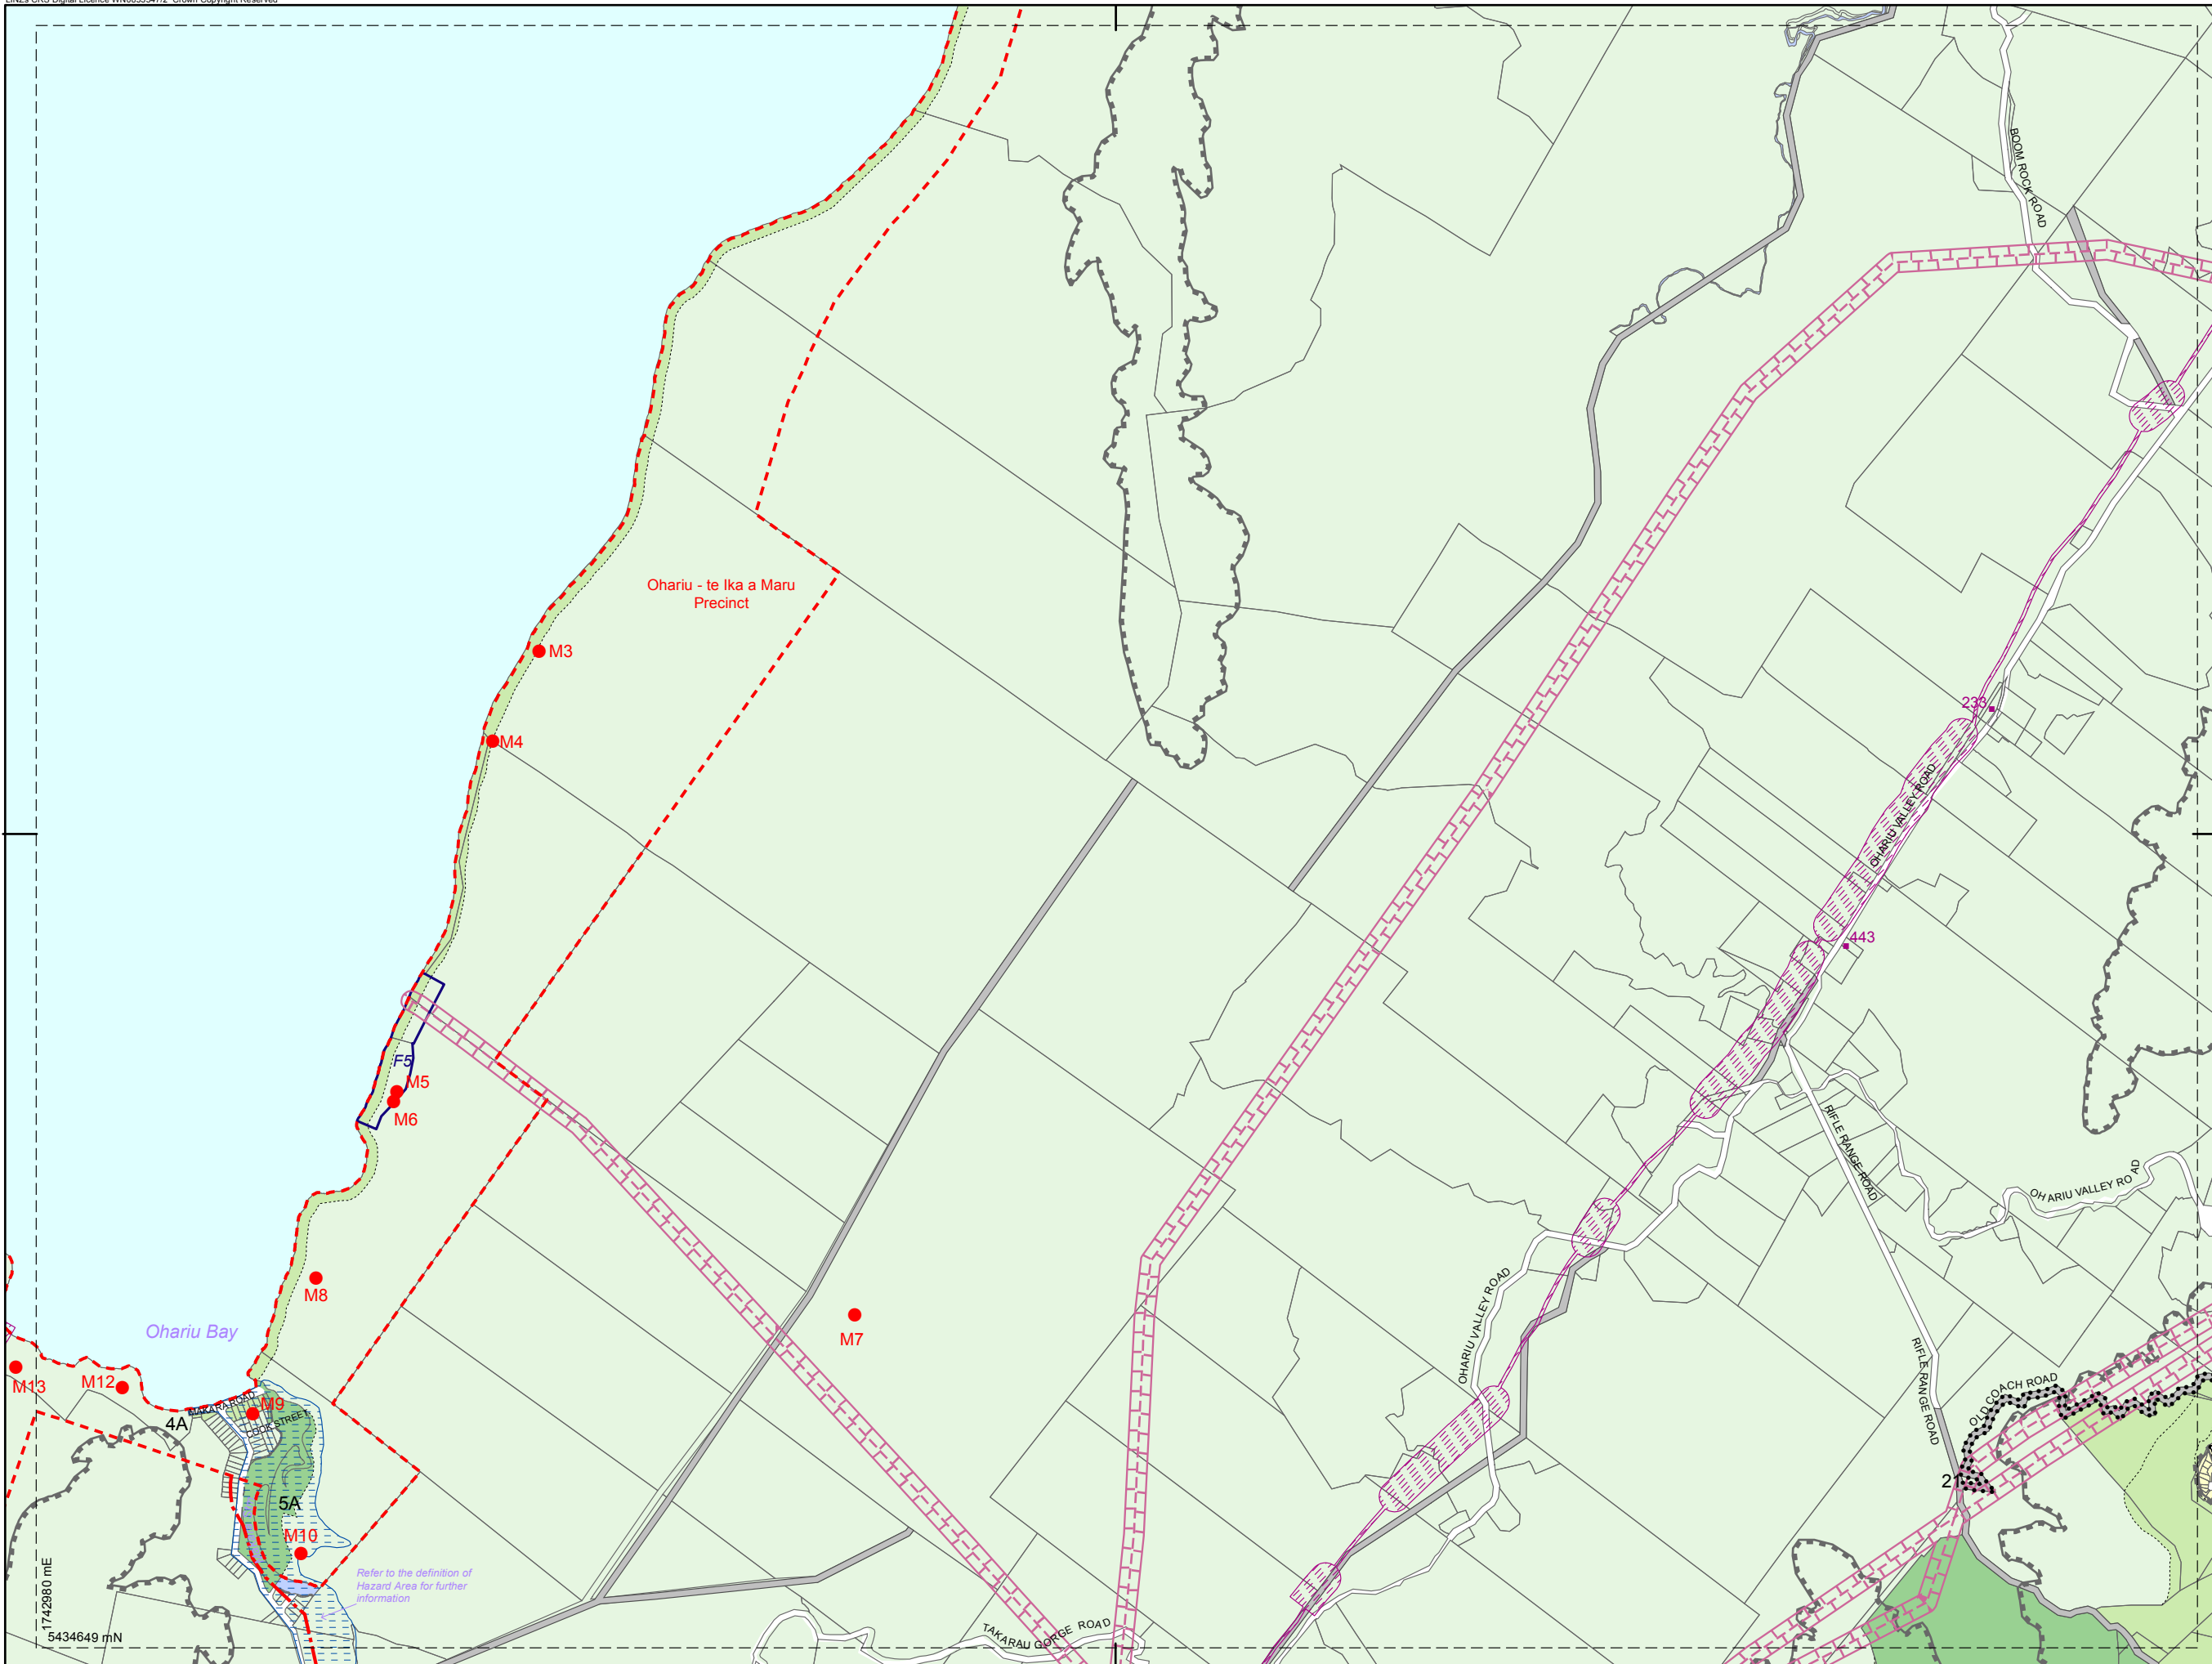

1:20,000

A

B

Refer to the definition of Hazard Area for further information

WELLINGTON CITY COUNCIL DISTRICT PLAN MAP

Operative July 2000
Updated November 2014