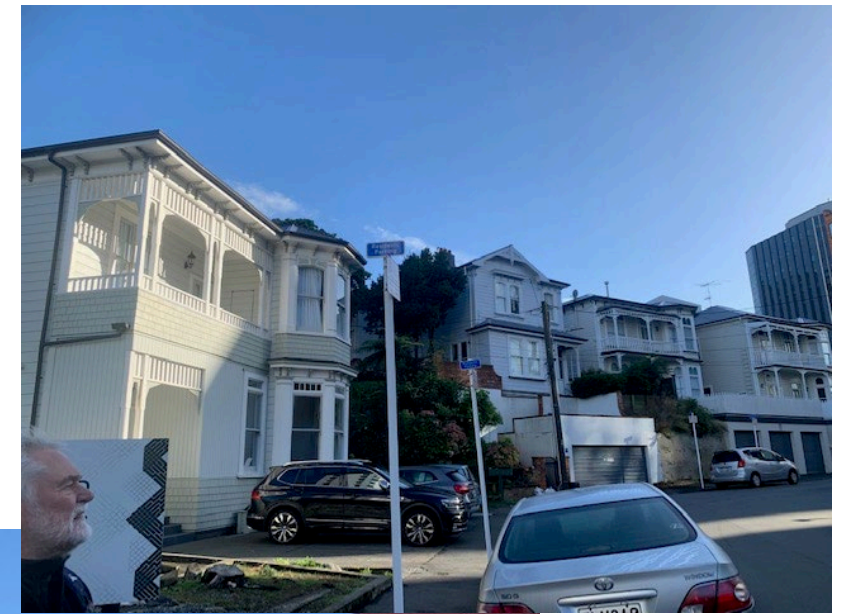

Schedule 3: Heritage Areas

Portland Crescent + Hawkestone Street heritage area – add to SCHED 3