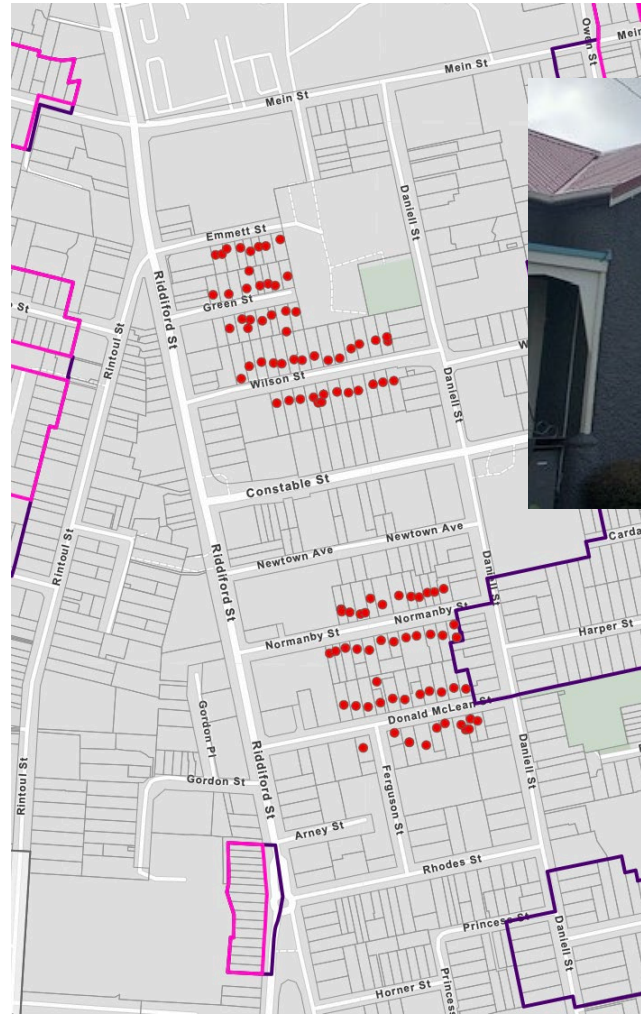

41 Normanby Street , Newtown House (1870's) - add to SCHED 1

Schedule 3: Heritage Areas

Portland Crescent + Hawkestone Street heritage area – add to SCHED 3

Schedule 3: Heritage Areas

The Terrace/ Percival Street heritage area – add to SCHED 3

Schedule 3: Heritage Areas

Lipman/Levy Streets, Mount Victoria heritage area – add to SCHED 3

Schedule 3: Heritage Areas

Green/Emmett Streets, Newtown heritage area
– add to Newtown Shopping Centre Heritage Area (Item 33)

Schedule 3: Heritage Areas

Normanby/Donald McLean Streets, Newtown heritage area – add to SCHED 3