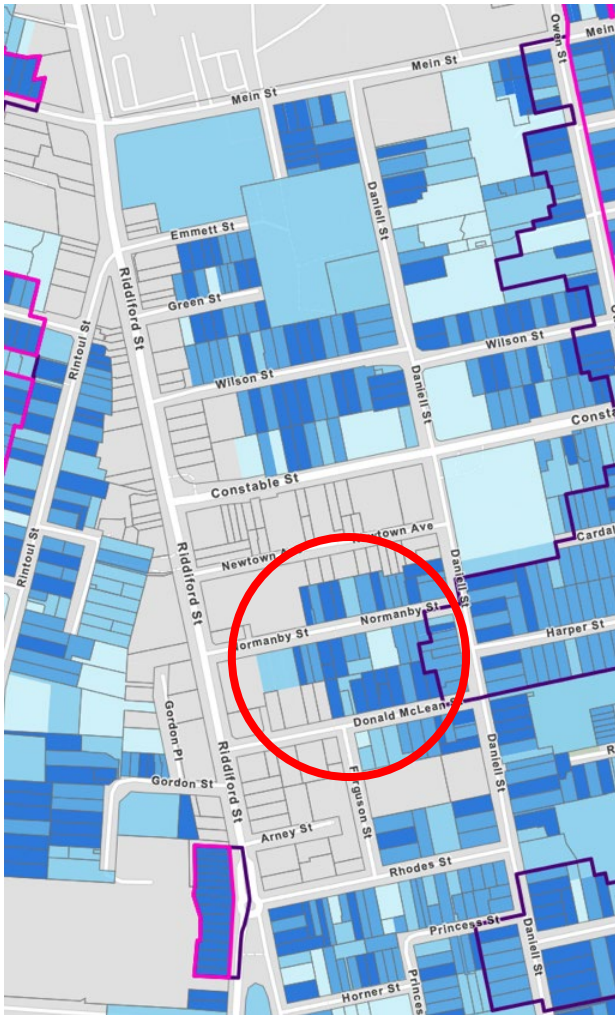

41 Normanby Street , Newtown House (1870's) - add to SCHED 1

Schedule 3: Heritage Areas

Portland Crescent + Hawkestone Street heritage area – add to SCHED 3

Schedule 3: Heritage Areas

The Terrace/ Percival Street heritage area – add to SCHED 3

Schedule 3: Heritage Areas

Lipman/Levy Streets, Mount Victoria heritage area – add to SCHED 3

Schedule 3: Heritage Areas

Green/Emmett Streets, Newtown heritage area
– add to Newtown Shopping Centre Heritage Area (Item 33)

Schedule 3: Heritage Areas

Normanby/Donald McLean Streets, Newtown heritage area – add to SCHED 3