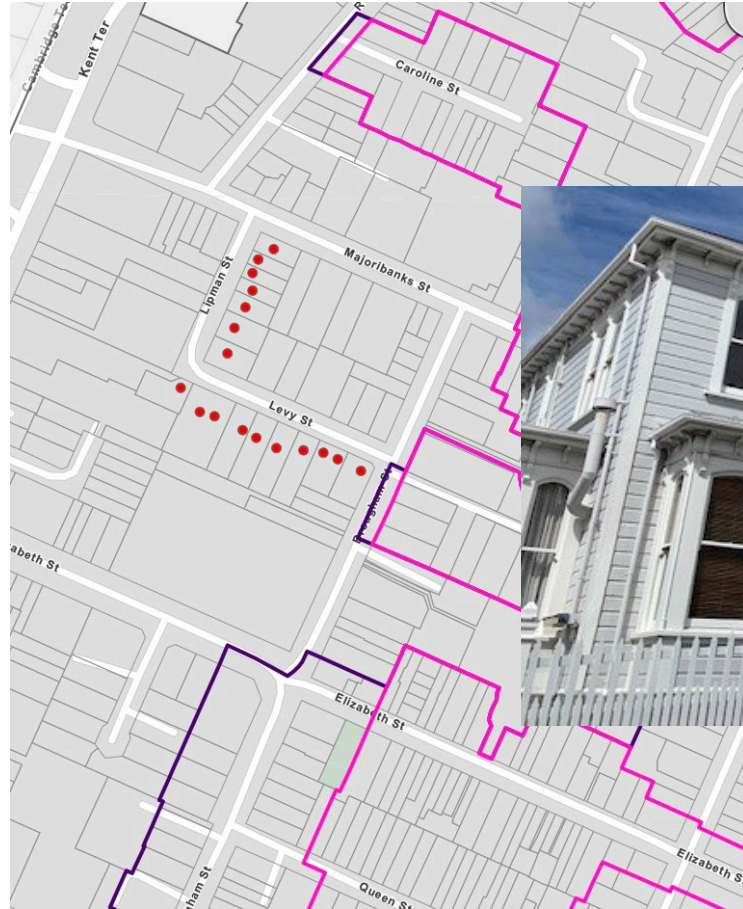

41 Normanby Street , Newtown House (1870's) - add to SCHED 1

Schedule 3: Heritage Areas

Portland Crescent + Hawkestone Street heritage area – add to SCHED 3

Schedule 3: Heritage Areas

The Terrace/ Percival Street heritage area – add to SCHED 3

Schedule 3: Heritage Areas

Lipman/Levy Streets, Mount Victoria heritage area – add to SCHED 3

Schedule 3: Heritage Areas

Green/Emmett Streets, Newtown heritage area
– add to Newtown Shopping Centre Heritage Area (Item 33)

Schedule 3: Heritage Areas

Normanby/Donald McLean Streets, Newtown heritage area – add to SCHED 3