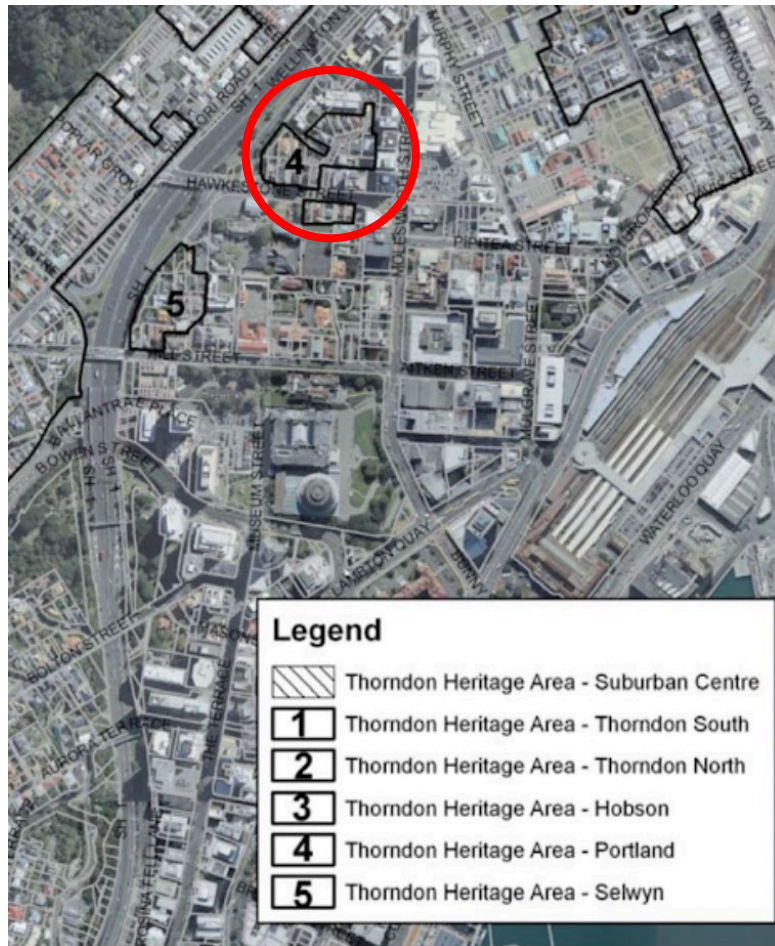

41 Normanby Street , Newtown House (1870's) - add to SCHED 1

Schedule 3: Heritage Areas

Portland Crescent + Hawkestone Street heritage area – add to SCHED 3

Schedule 3: Heritage Areas

The Terrace/ Percival Street heritage area – add to SCHED 3