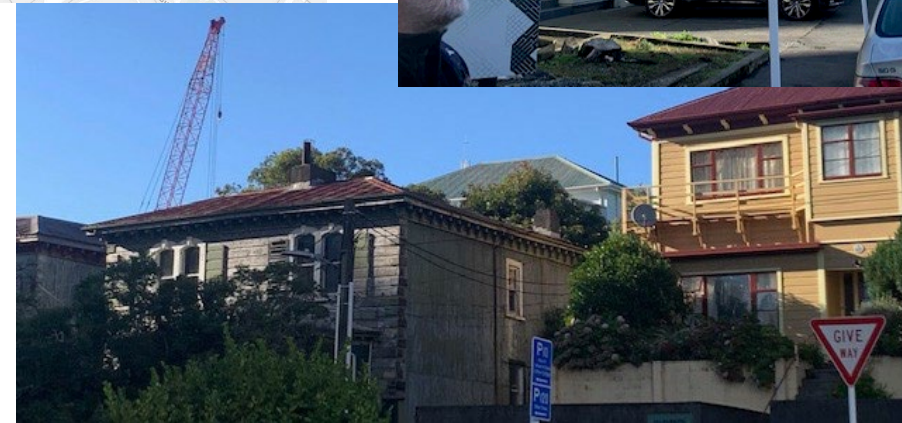

Schedule 3: Heritage Areas

Portland Crescent + Hawkestone Street heritage area – add to SCHED 3