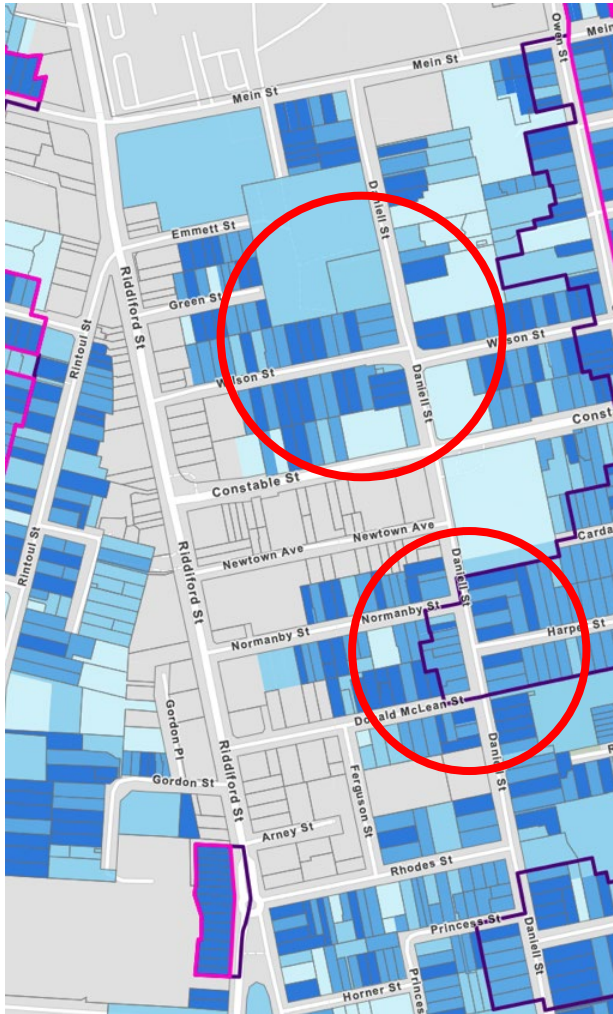

41 Normanby Street , Newtown House (1870's) - add to SCHED 1

Schedule 3: Heritage Areas

Portland Crescent + Hawkestone Street heritage area – add to SCHED 3

Schedule 3: Heritage Areas

The Terrace/ Percival Street heritage area – add to SCHED 3

Schedule 3: Heritage Areas

Lipman/Levy Streets, Mount Victoria heritage area – add to SCHED 3

Schedule 3: Heritage Areas

Green/Emmett Streets, Newtown heritage area
– add to Newtown Shopping Centre Heritage Area (Item 33)

Schedule 3: Heritage Areas

Normanby/Donald McLean Streets, Newtown heritage area – add to SCHED 3