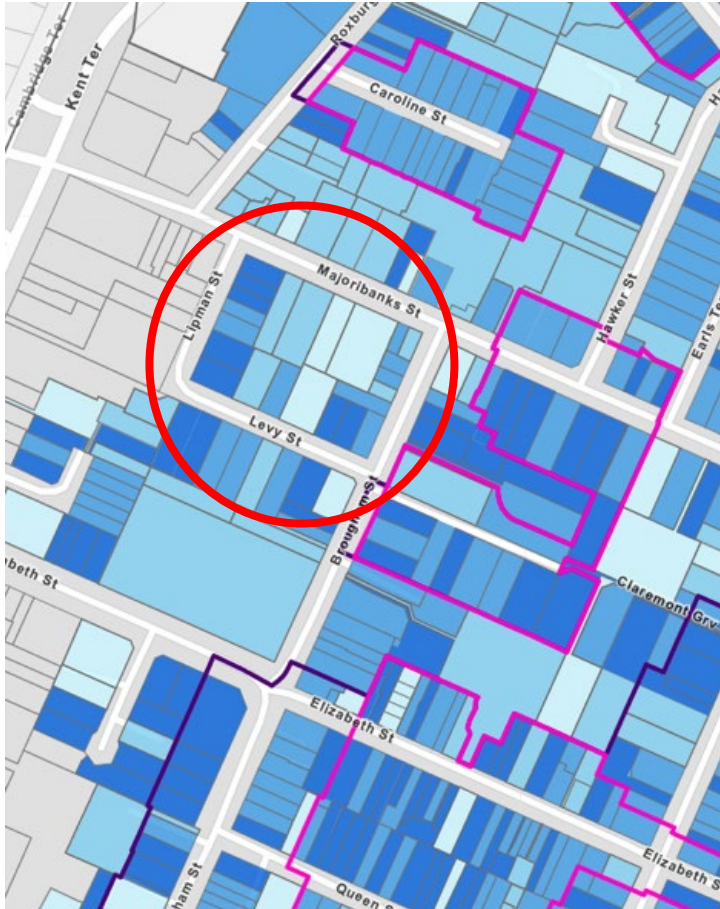

41 Normanby Street , Newtown House (1870's) - add to SCHED 1

Schedule 3: Heritage Areas

Portland Crescent + Hawkestone Street heritage area – add to SCHED 3

Schedule 3: Heritage Areas

The Terrace/ Percival Street heritage area – add to SCHED 3

Schedule 3: Heritage Areas

Lipman/Levy Streets, Mount Victoria heritage area – add to SCHED 3

Schedule 3: Heritage Areas

Green/Emmett Streets, Newtown heritage area
– add to Newtown Shopping Centre Heritage Area (Item 33)

Schedule 3: Heritage Areas

Normanby/Donald McLean Streets, Newtown heritage area – add to SCHED 3