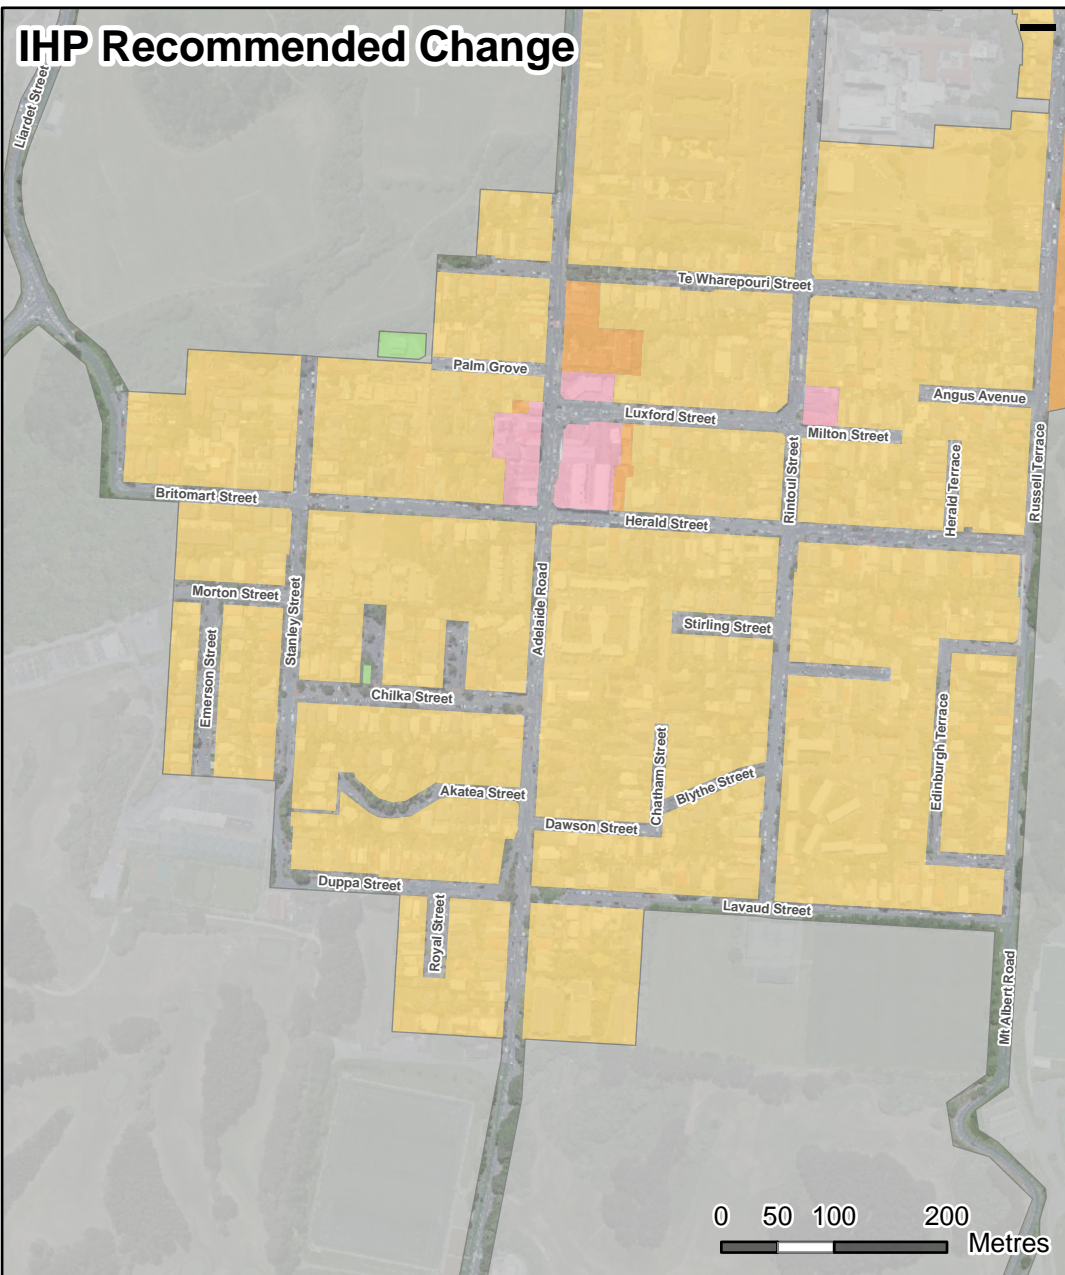

WCC Notified Proposed District Plan

IHP Recommended Change

Map 12: Zone Changes Berhampore

Basemap credits: Esri Community Maps Contributors, LINZ, Stats NZ, Esri, TomTom, Garmin, Foursquare, METI/NASA, USGS, Eagle Technology, Land Information New Zealand, GEBCO, Community maps contributors

Date: 1/02/2024
Credit: City Insights GIS Team