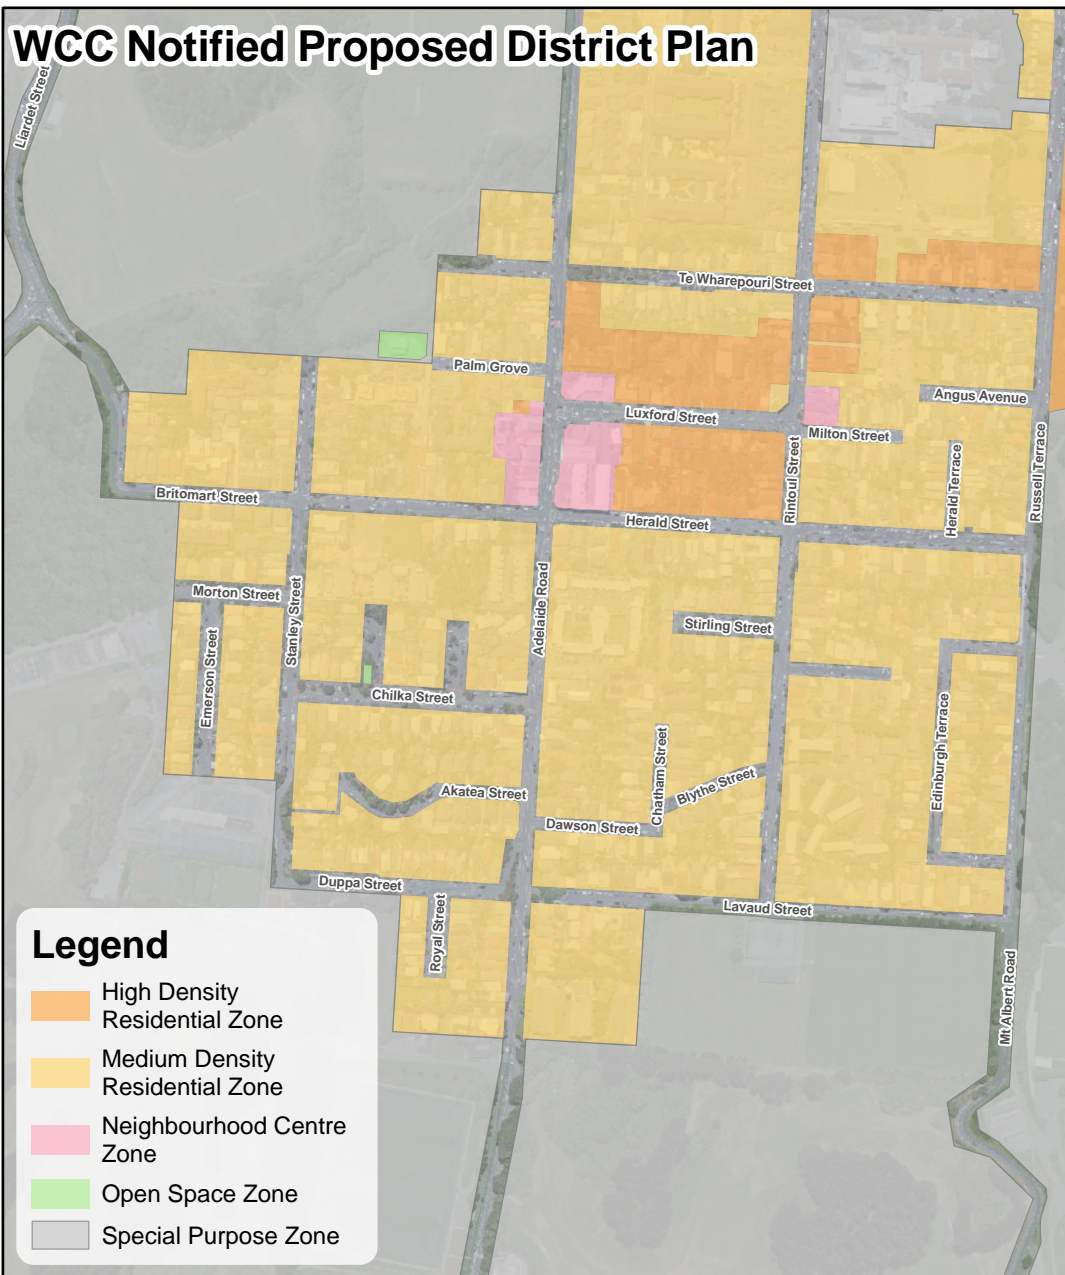

WCC Notified Proposed District Plan

IHP Recommended Change

Map 12: Zone Changes Berhampore

Basemap credits: Esri Community Maps Contributors, LINZ, Stats NZ, Esri, TomTom, Garmin, Foursquare, METI/NASA, USGS, Eagle Technology, Land Information New Zealand, GEBCO, Community maps contributors

Date: 1/02/2024
Credit: City Insights GIS Team