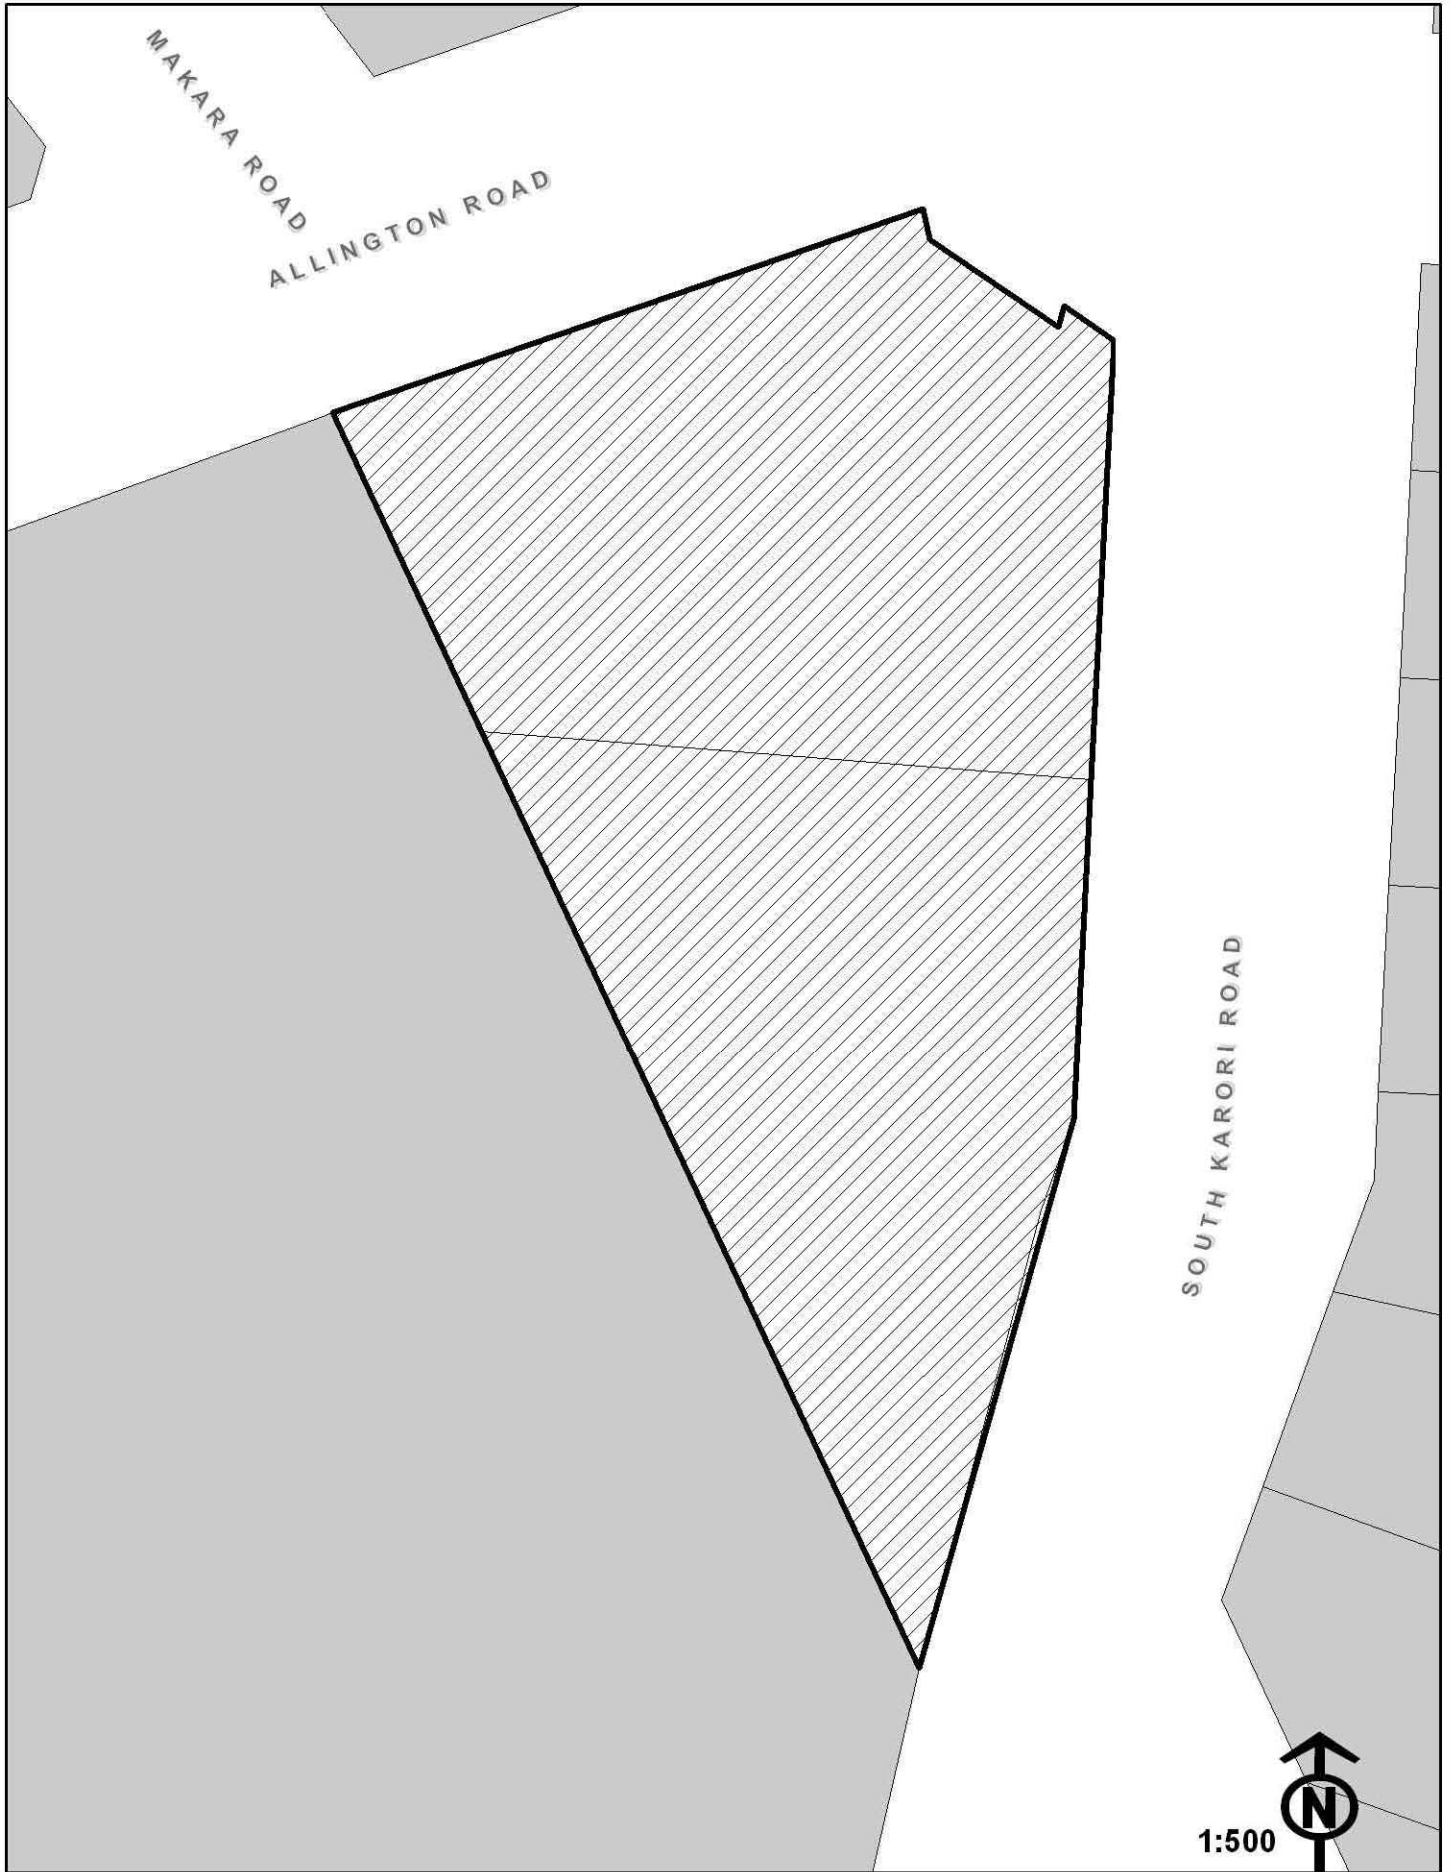

Karori

Proposed Rezoning

 Suburban Centre to Residential

Existing Zoning

 Outer Residential

Note: All sites with existing 'Suburban Centre' zoning will be zoned 'Centre' unless otherwise stipulated.